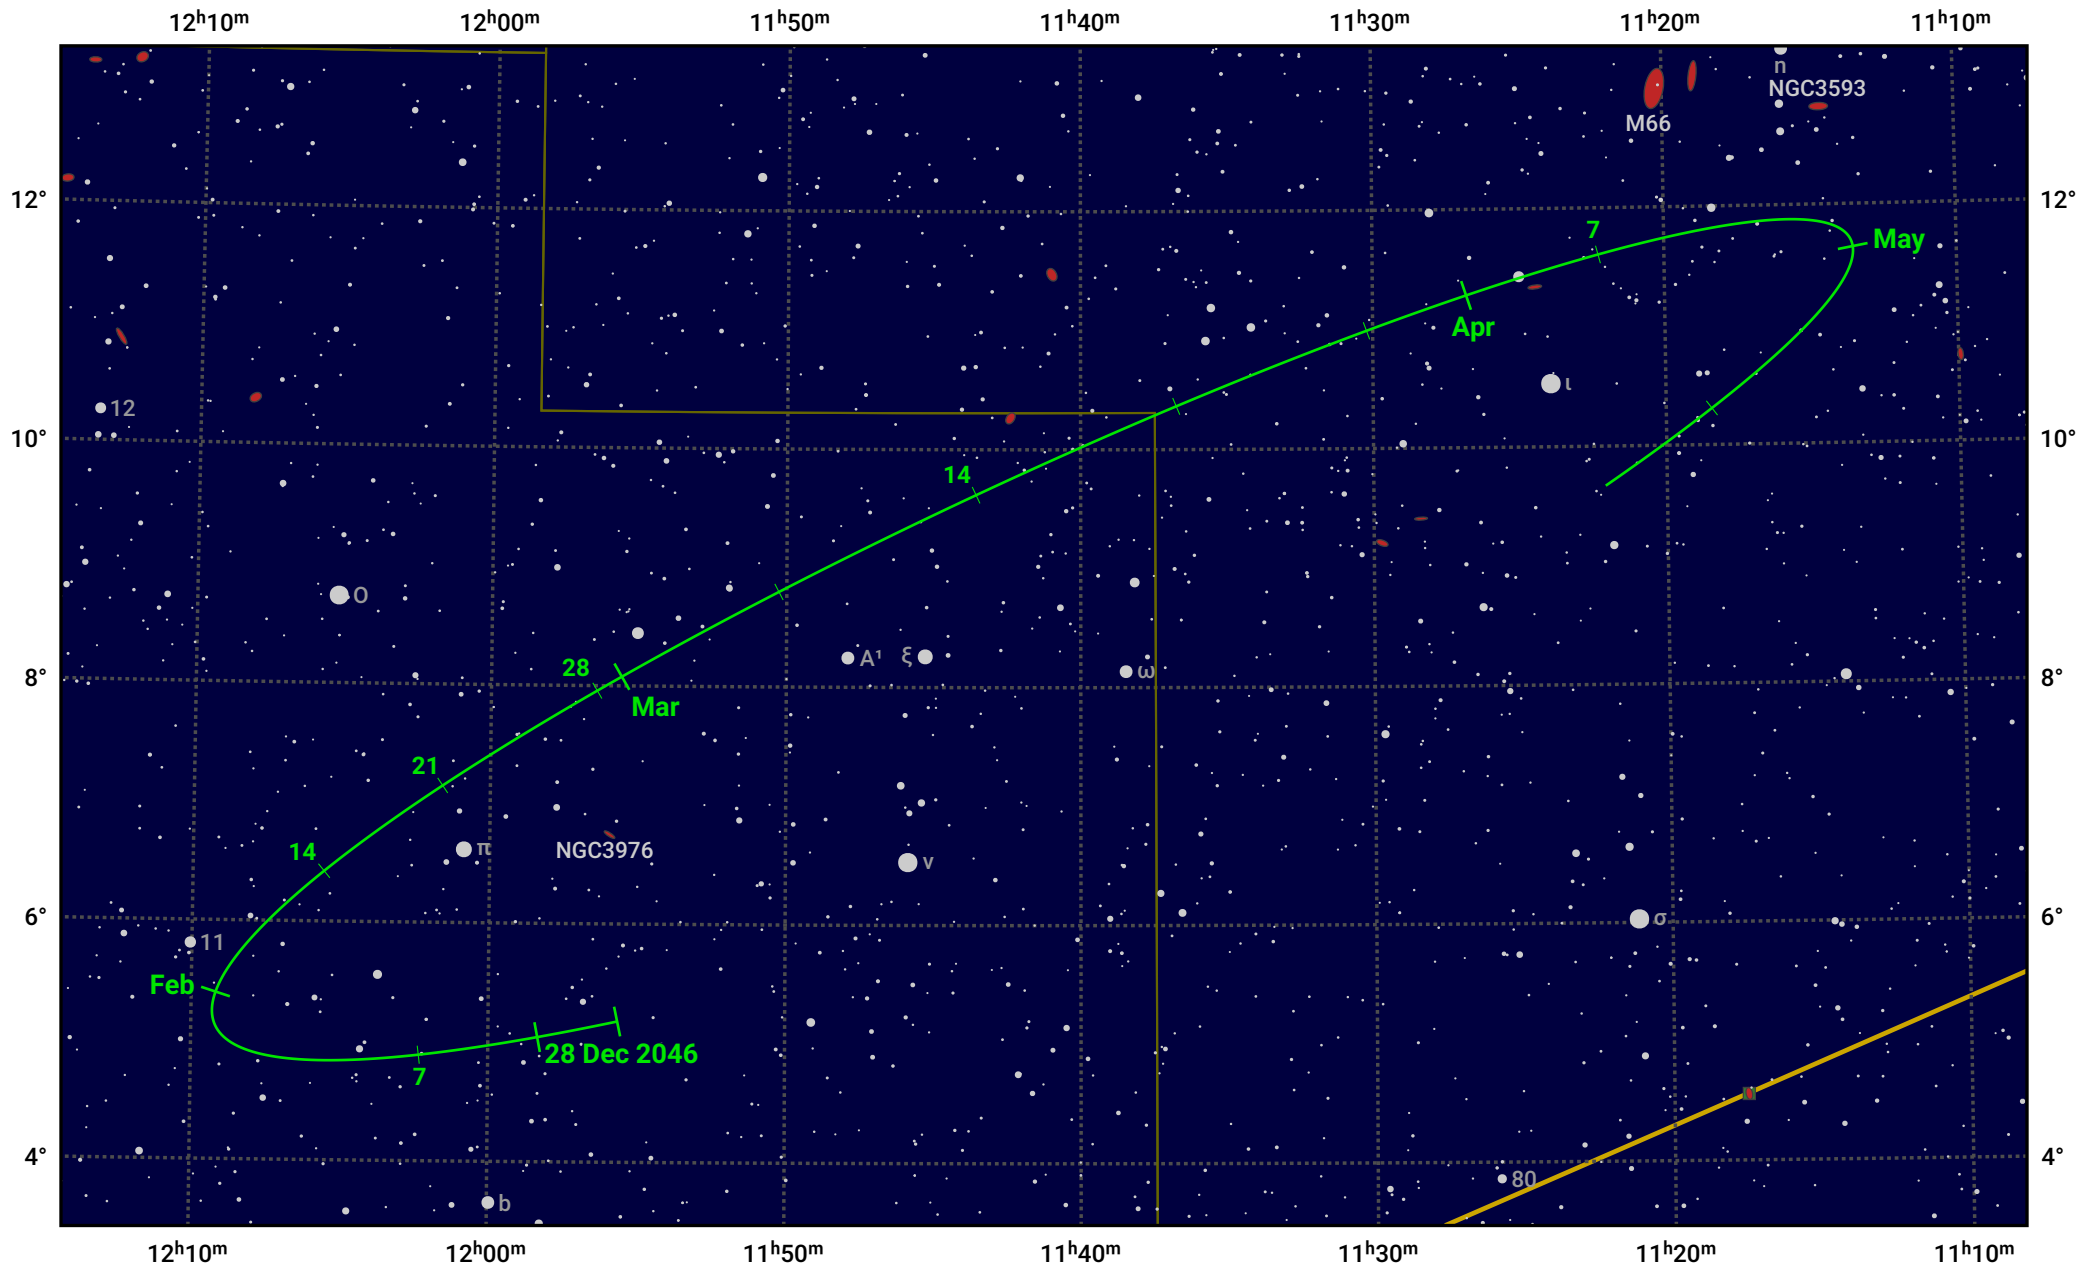

The path of Asteroid 40 Harmonia around opposition on 13 Mar 2047

© Dominic Ford 2011–2024. Date markers placed at midnight UTC. Downloaded from <https://in-the-sky.org>

Magnitude scale: 11.0 10.0 9.0 8.0 7.0 6.0 5.0 4.0

— Ecliptic Plane

- Galaxy
- Bright nebula
- Open cluster
- Globular cluster

Date	Mag	Phase
2047 Jan 1	11.0	96%
2047 Feb 1	10.4	97%
2047 Feb 16	10.0	99%
2047 Mar 1	9.7	100%
2047 Apr 1	9.8	99%
2047 May 1	10.5	97%