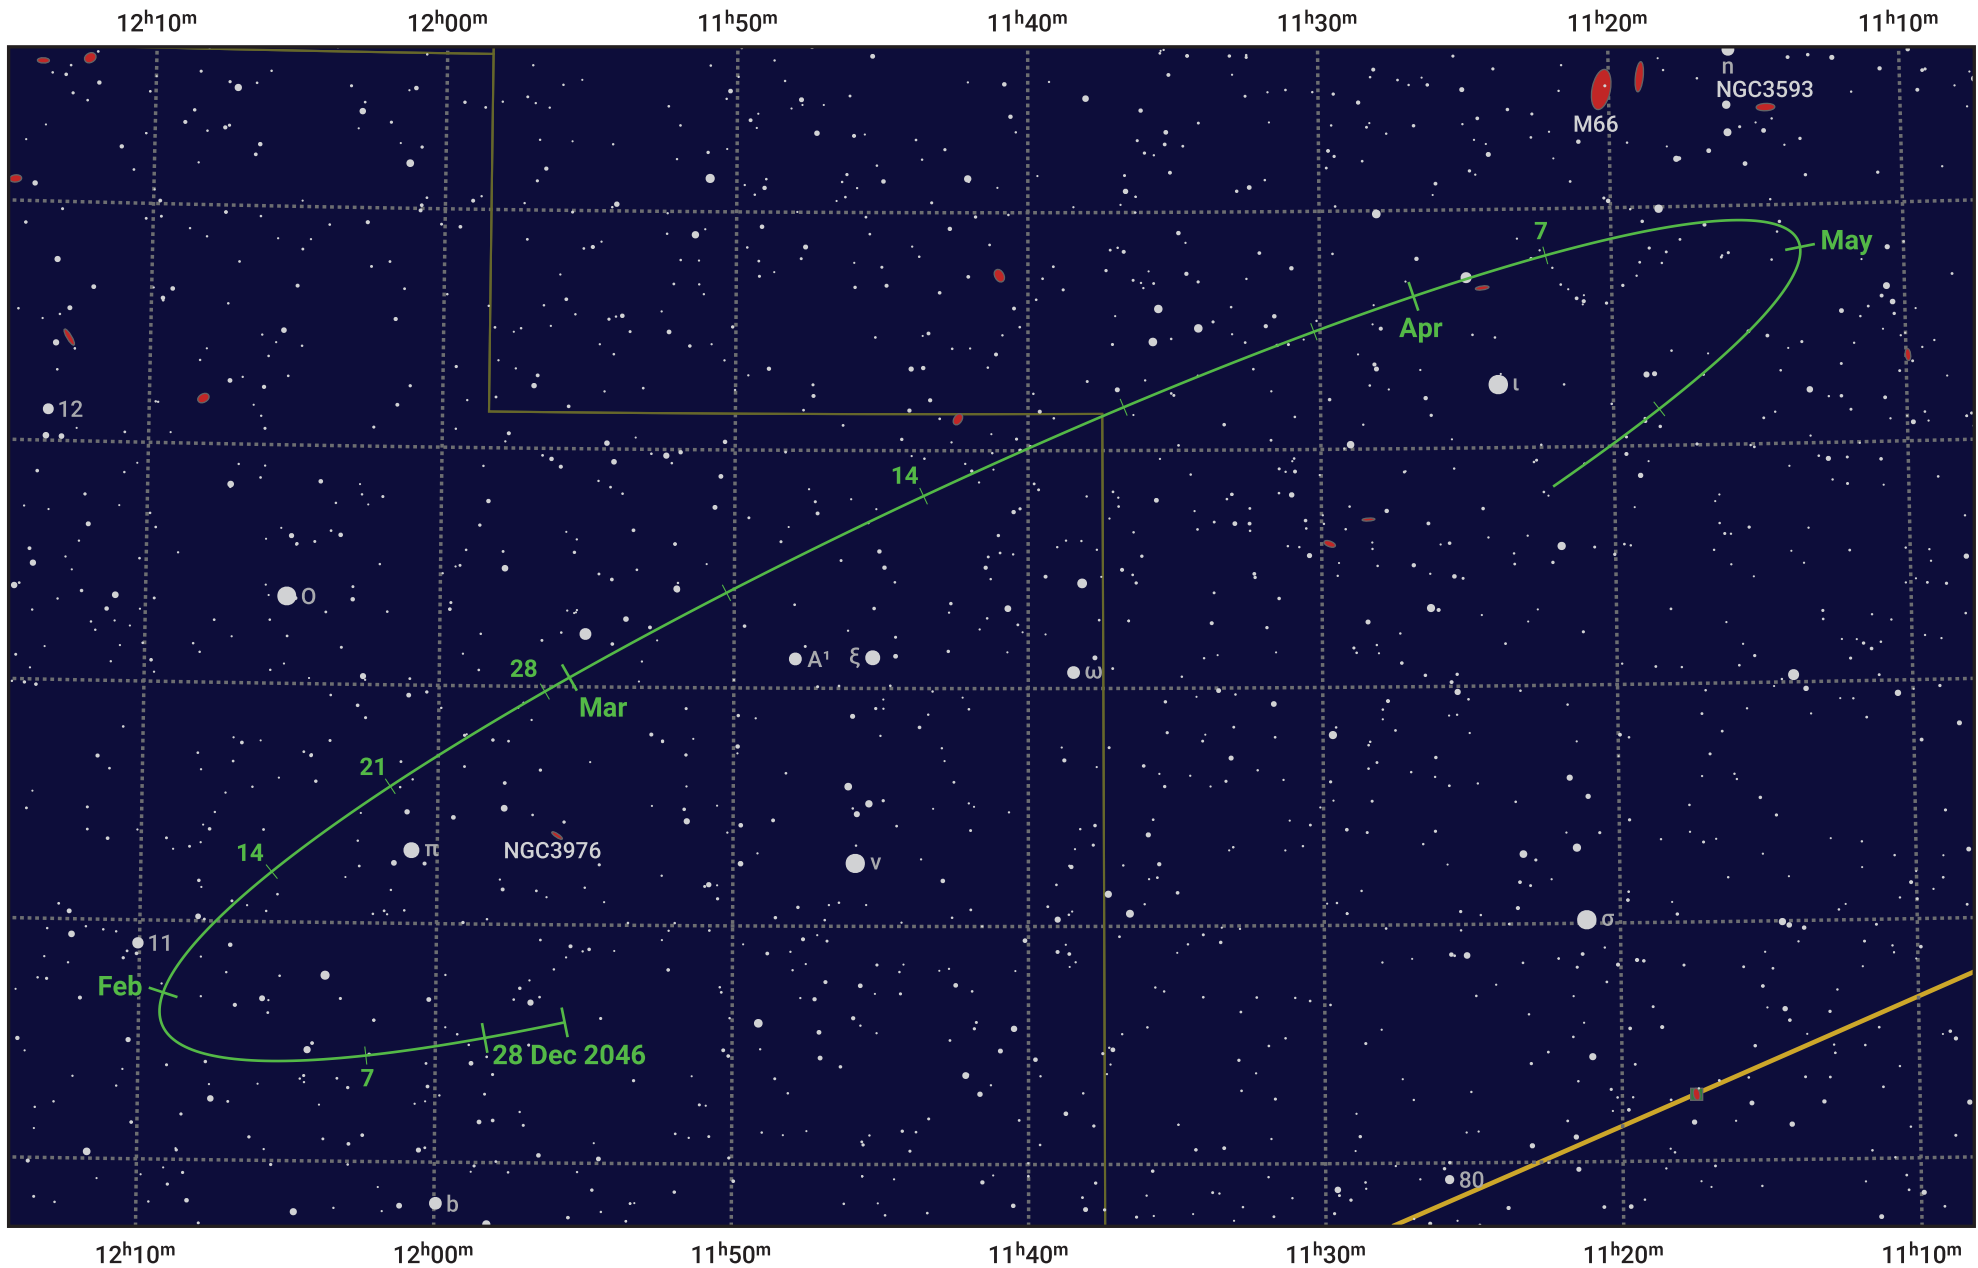

The path of Asteroid 40 Harmonia around opposition on 13 Mar 2047

© Dominic Ford 2011–2024. Date markers placed at midnight UTC. Downloaded from <https://in-the-sky.org>

Magnitude scale: 11.0 10.0 9.0 8.0 7.0 6.0 5.0 4.0

— Ecliptic Plane

Galaxy

Bright nebula

Open cluster

Globular cluster

Date	Mag	Phase
2047 Jan 1	11.0	96%
2047 Feb 1	10.4	97%
2047 Feb 16	10.0	99%
2047 Mar 1	9.7	100%
2047 Apr 1	9.8	99%
2047 May 1	10.5	97%