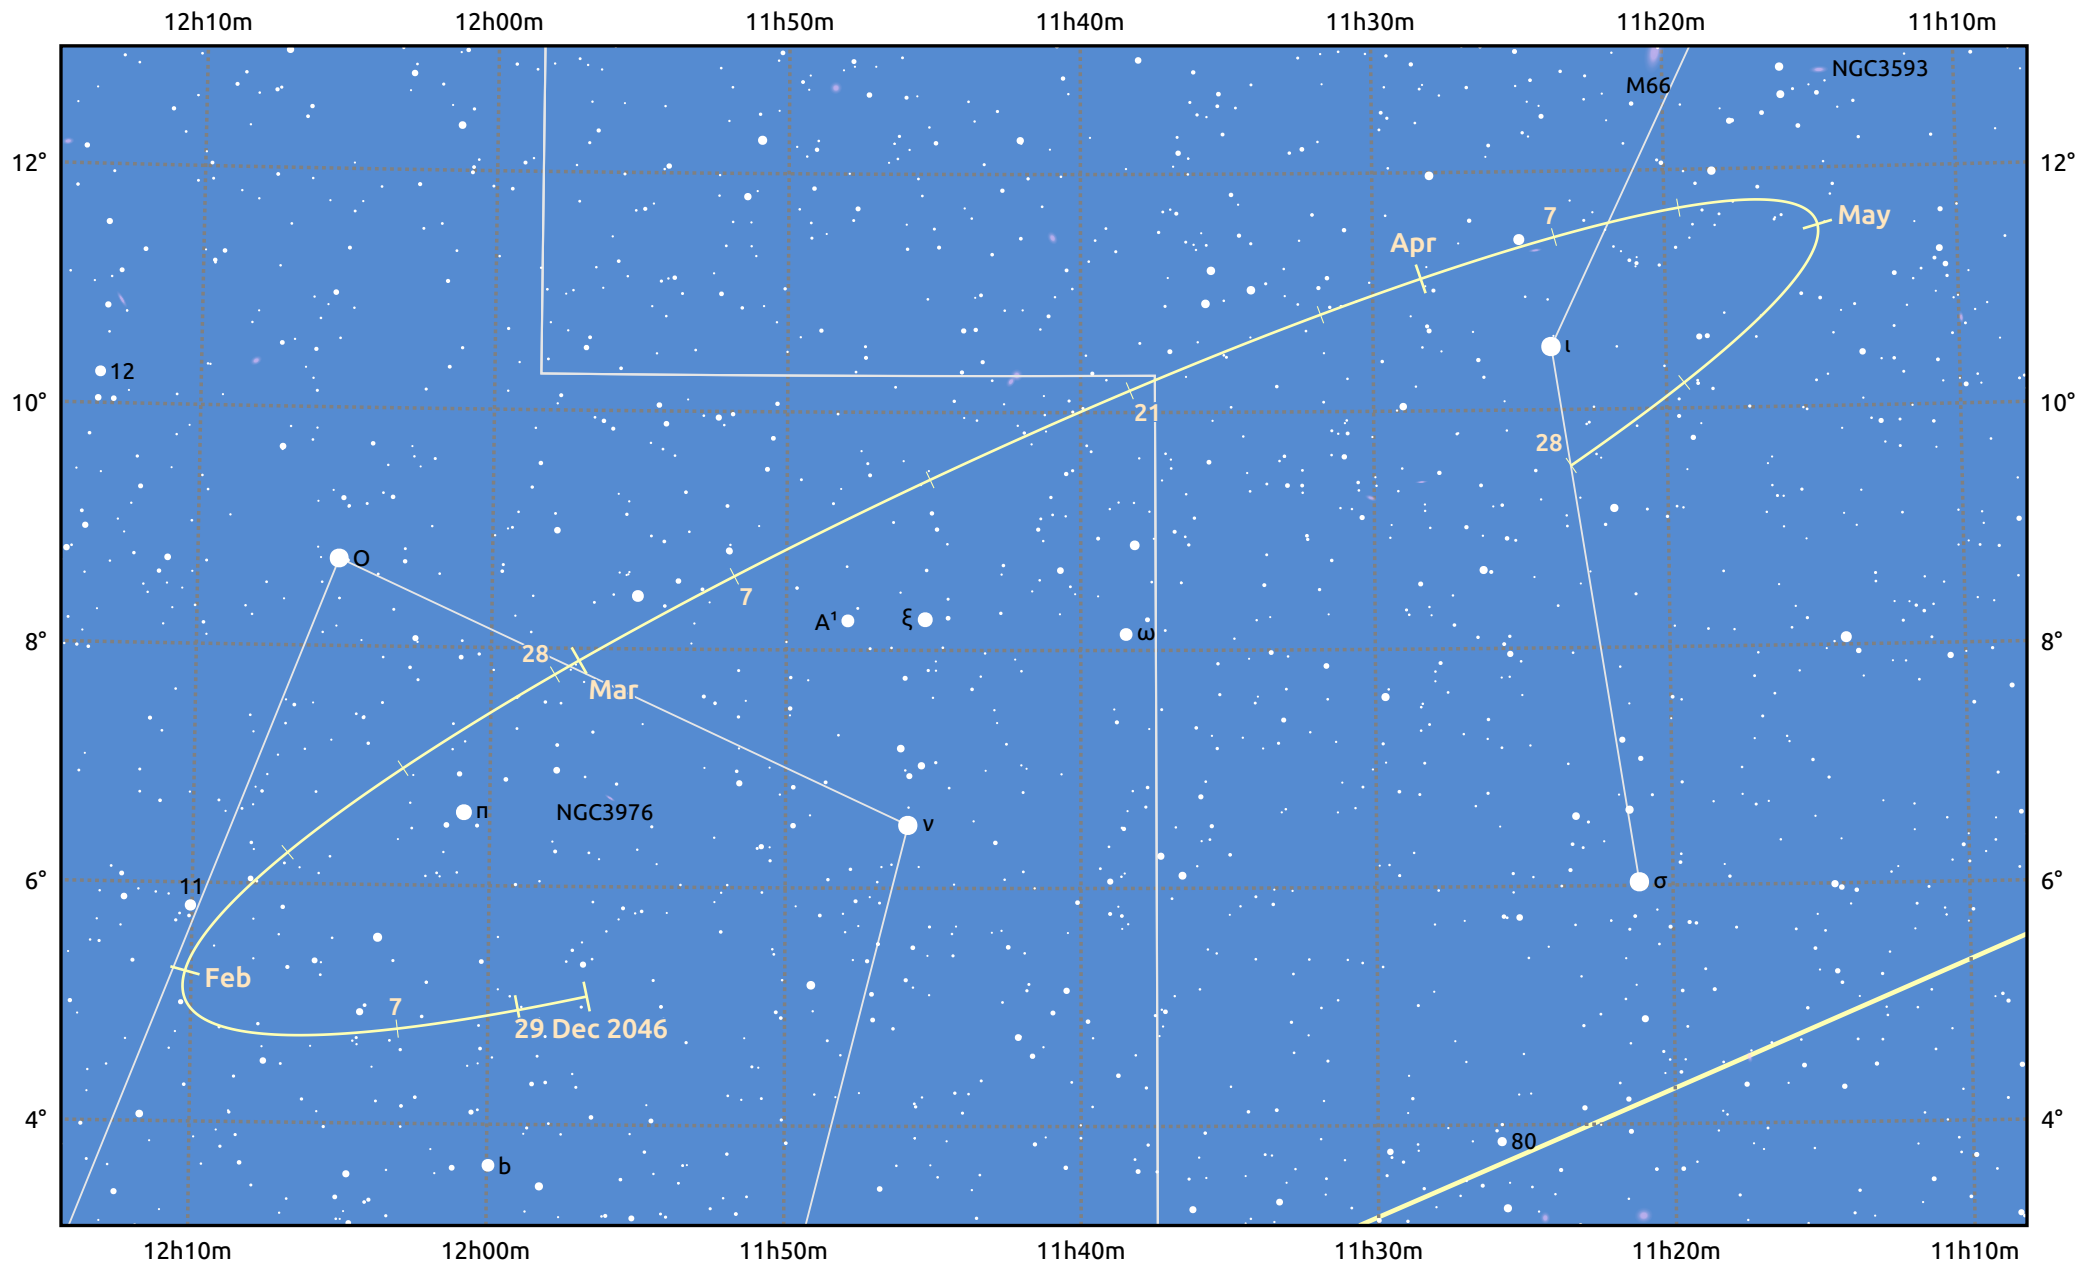

The path of Asteroid 40 Harmonia around opposition on 14 Mar 2047

© Dominic Ford 2011–2025. Date markers placed at midnight UTC. Downloaded from <https://in-the-sky.org>

Magnitude scale: 11.0 10.0 9.0 8.0 7.0 6.0 5.0 4.0

— Ecliptic Plane

Galaxy Bright nebula Open cluster Globular cluster Planetary nebula

Date	Mag	Phase
2047 Jan 1	11.0	96%
2047 Feb 1	10.4	97%
2047 Feb 16	10.0	99%
2047 Mar 1	9.7	100%
2047 Apr 1	9.8	99%
2047 May 1	10.5	97%