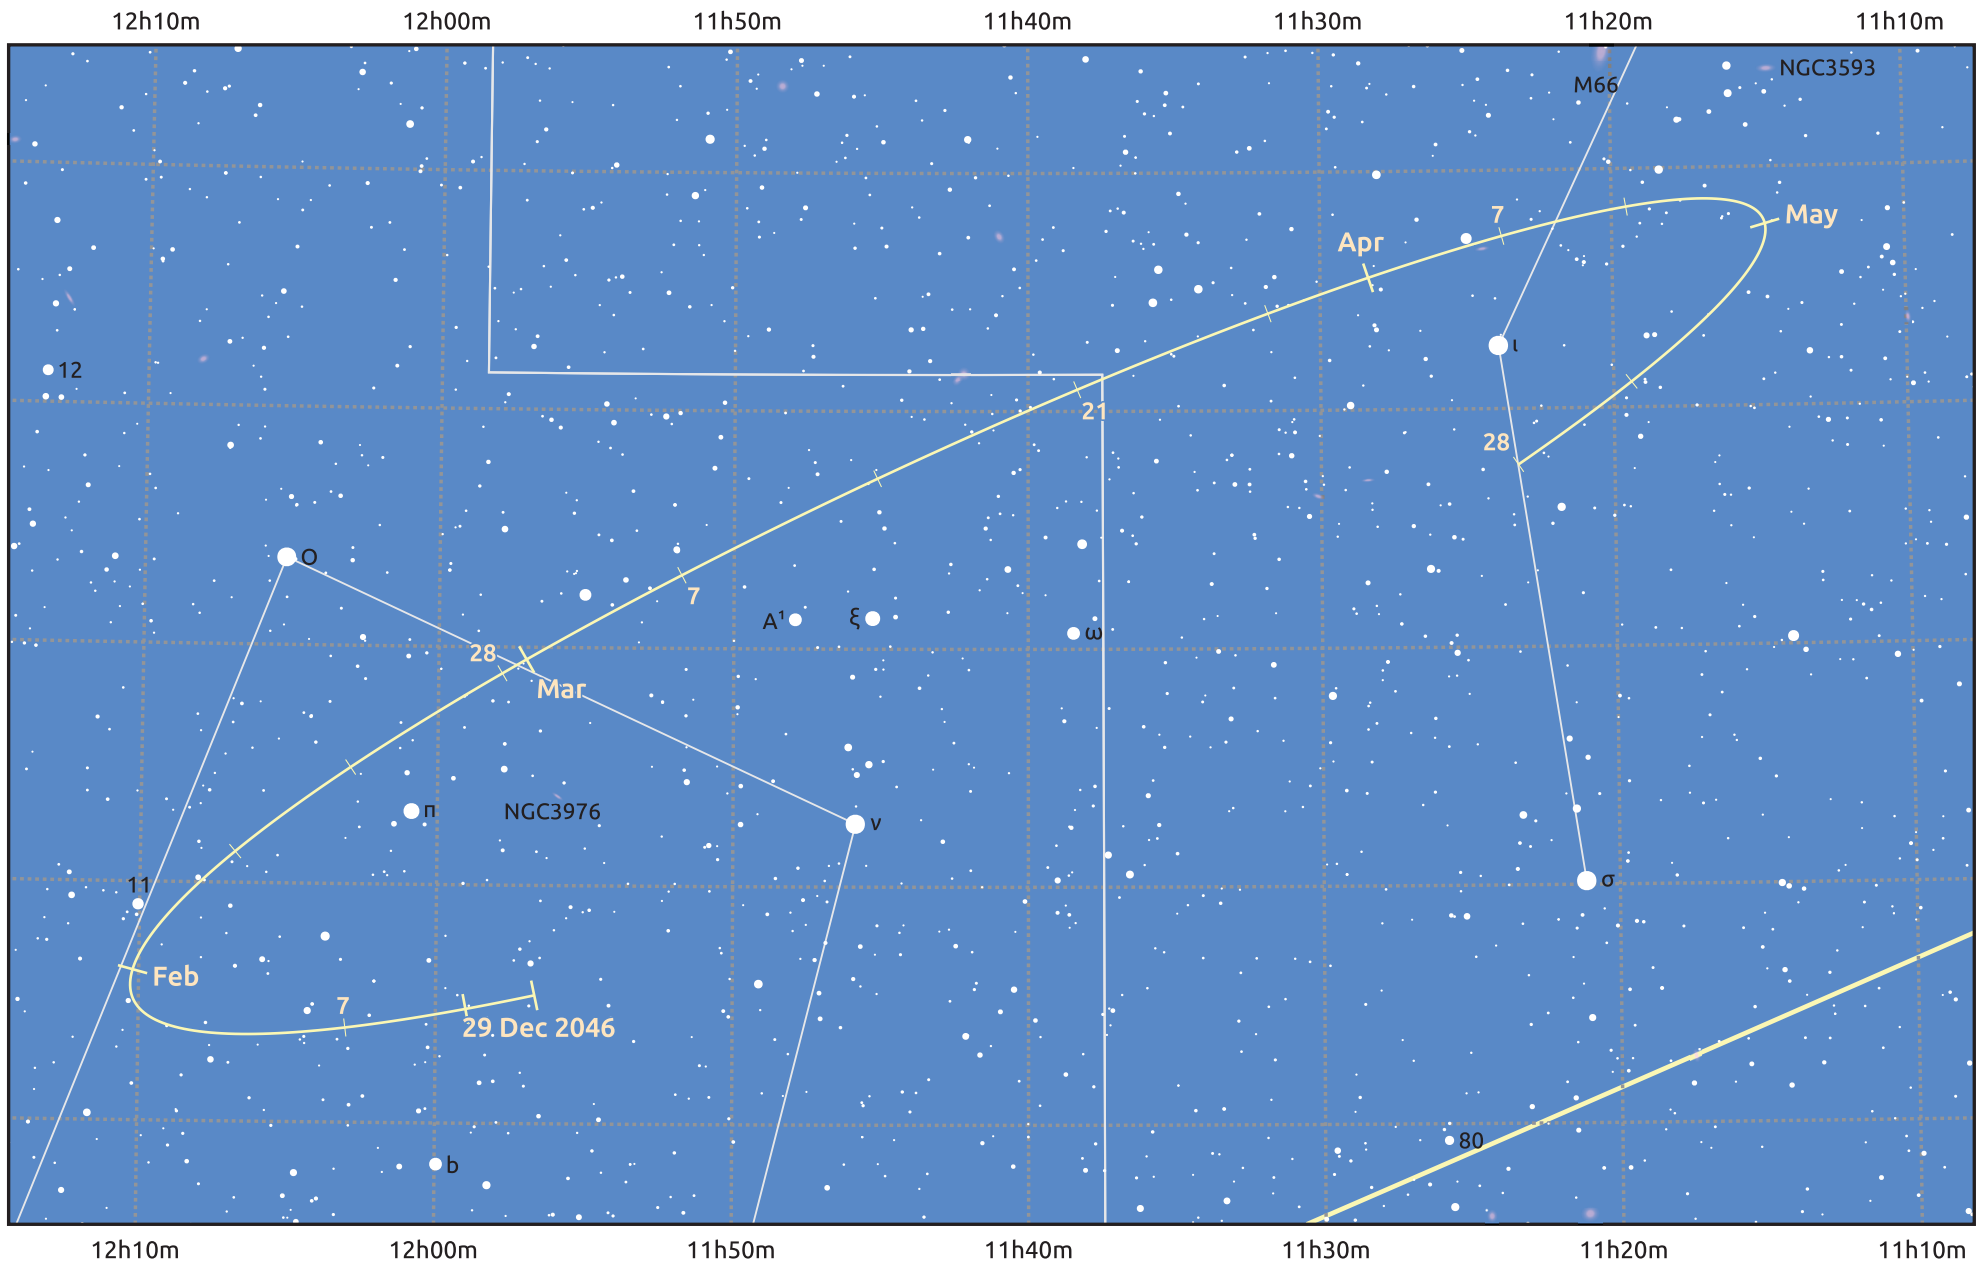

# The path of Asteroid 40 Harmonia around opposition on 14 Mar 2047

© Dominic Ford 2011–2025. Date markers placed at midnight UTC. Downloaded from <https://in-the-sky.org>

Magnitude scale: 11.0 10.0 9.0 8.0 7.0 6.0 5.0 4.0

— Ecliptic Plane

Galaxy    Bright nebula    Open cluster    Globular cluster    Planetary nebula

Date	Mag	Phase
2047 Jan 1	11.0	96%
2047 Feb 1	10.4	97%
2047 Feb 16	10.0	99%
2047 Mar 1	9.7	100%
2047 Apr 1	9.8	99%
2047 May 1	10.5	97%