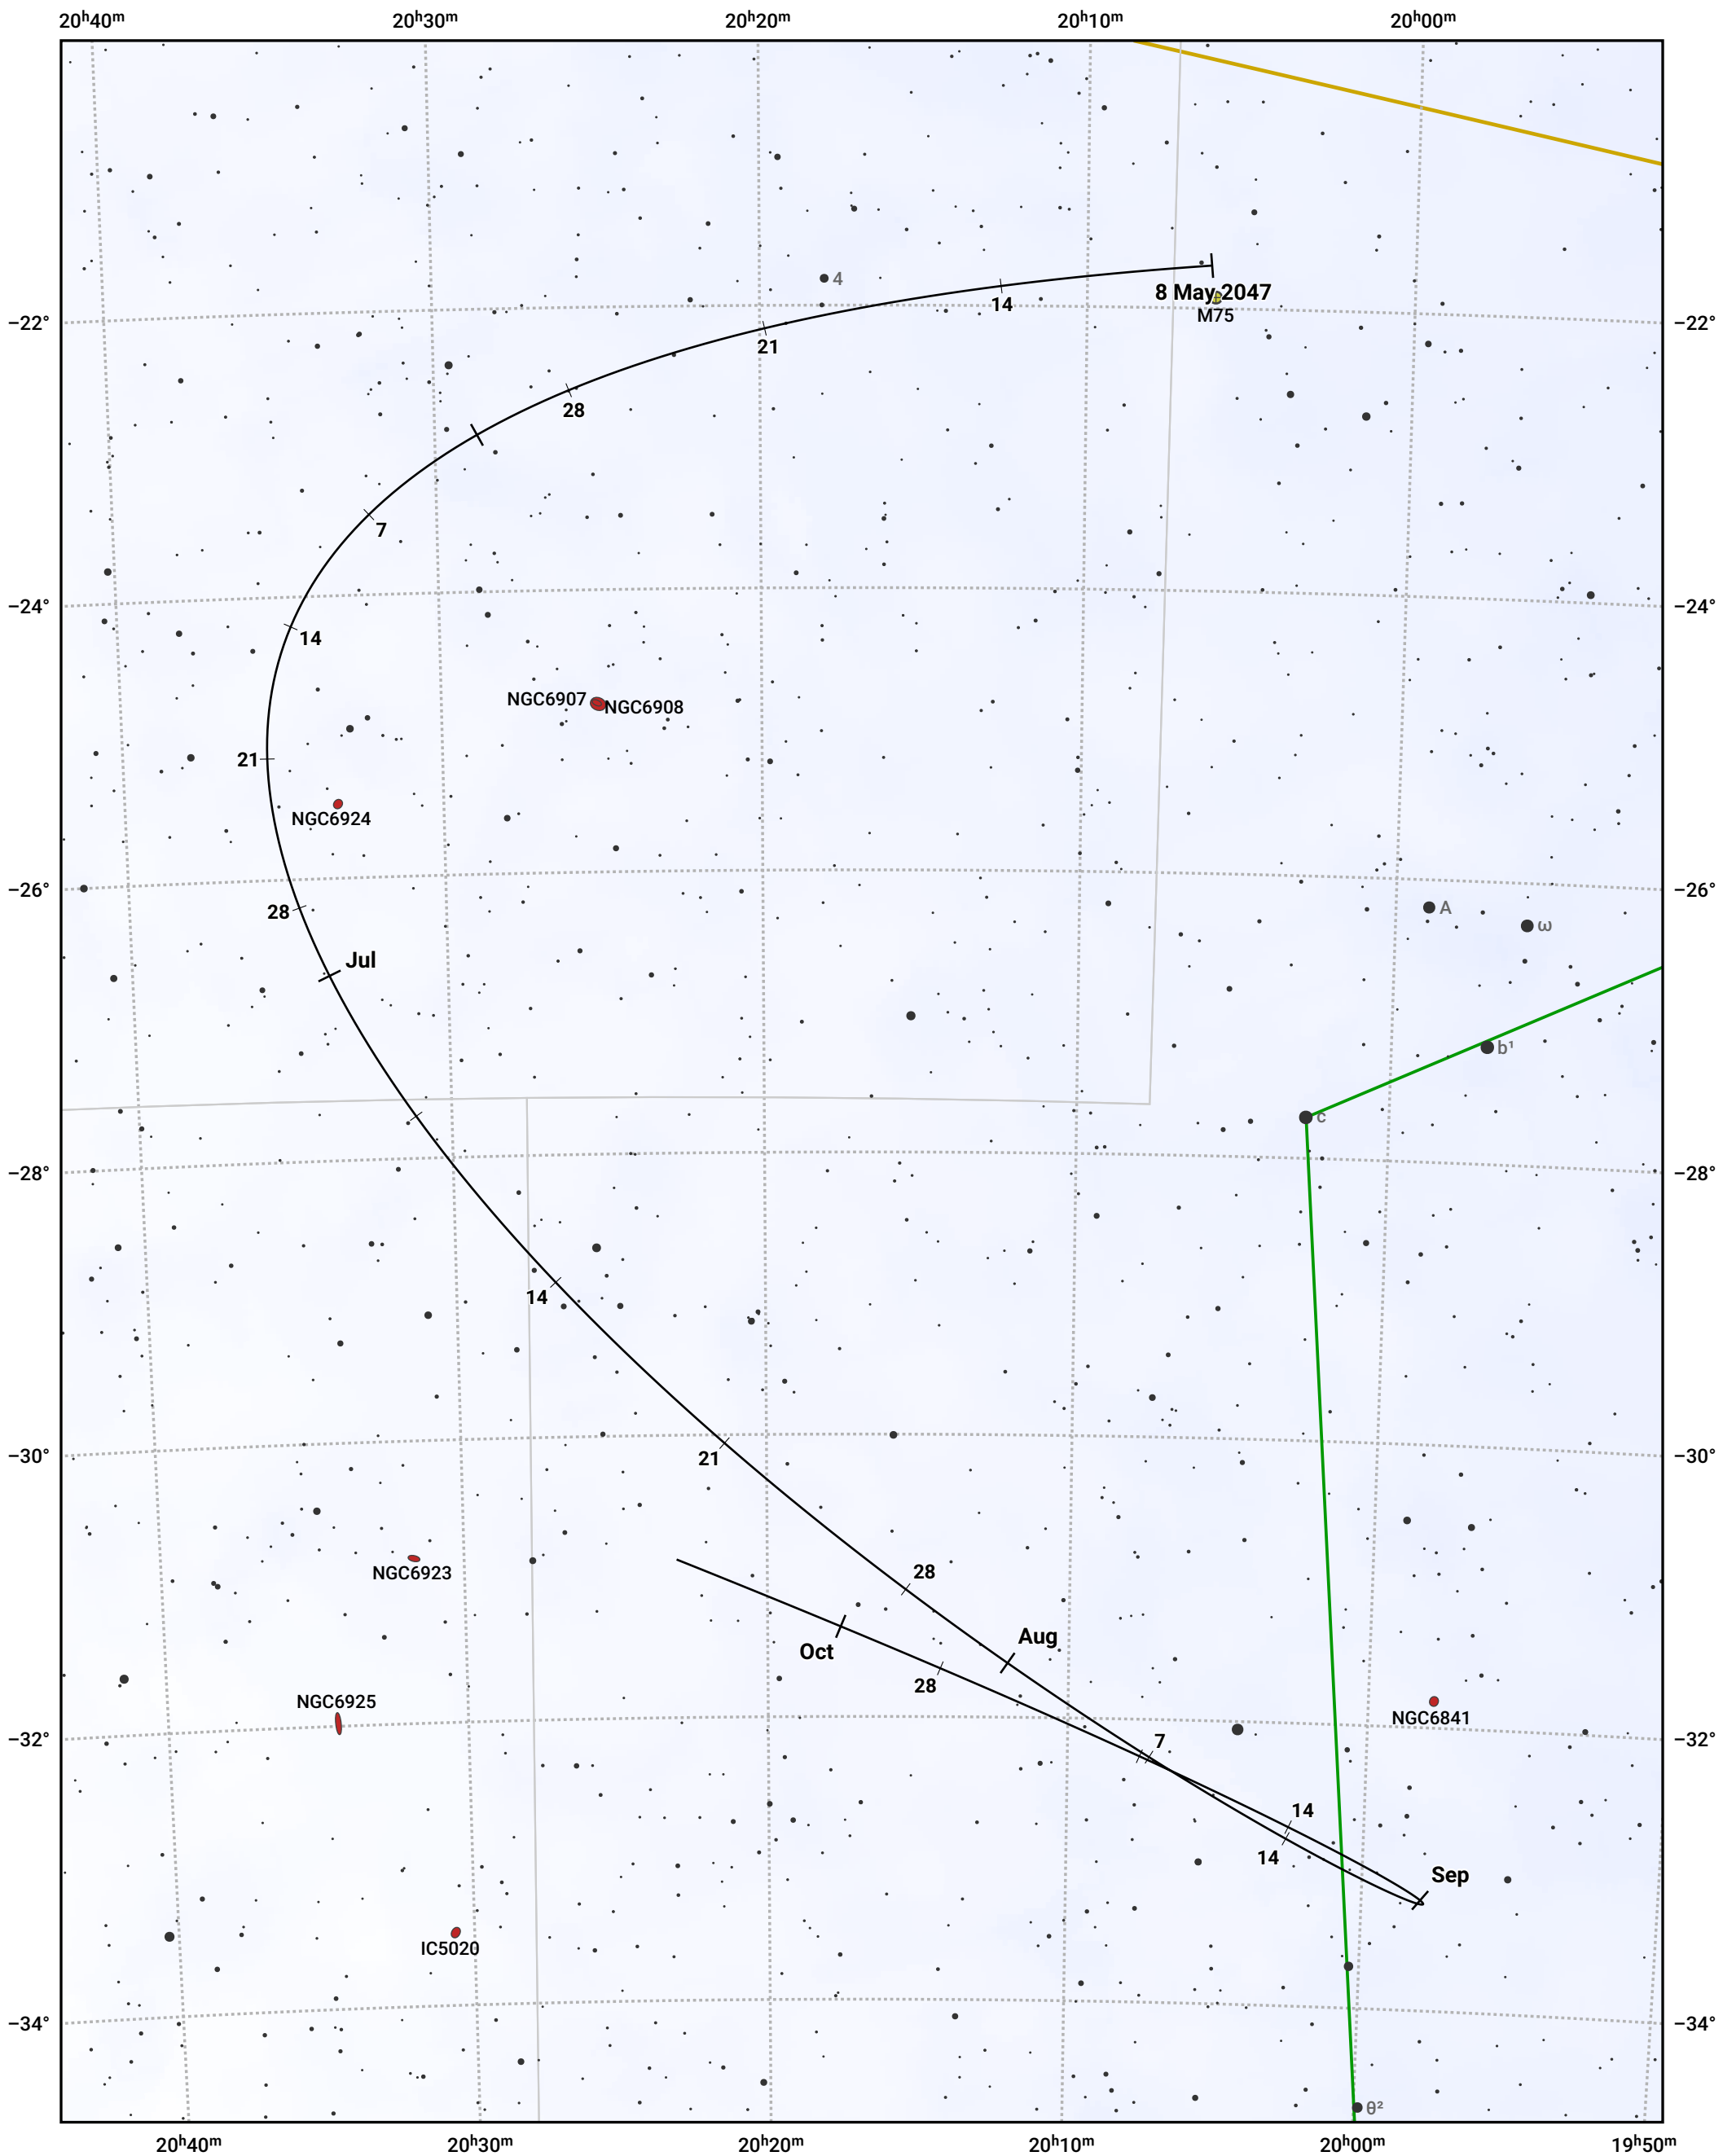

The path of Asteroid 42 Isis around opposition on 22 Jul 2047

© Dominic Ford 2011–2024. Date markers placed at midnight UTC. Downloaded from <https://in-the-sky.org>

Magnitude scale: 10.0 9.0 8.0 7.0 6.0 5.0 4.0

— Ecliptic Plane

Galaxy Bright nebula Open cluster Globular cluster

| Date | Mag | Phase |
|-------------|------|-------|
| 2047 Jun 1 | 10.8 | 96% |
| 2047 Jun 17 | 10.3 | 97% |
| 2047 Jul 1 | 9.9 | 99% |
| 2047 Aug 1 | 9.5 | 100% |
| 2047 Sep 1 | 10.3 | 96% |
| 2047 Oct 1 | 10.9 | 94% |