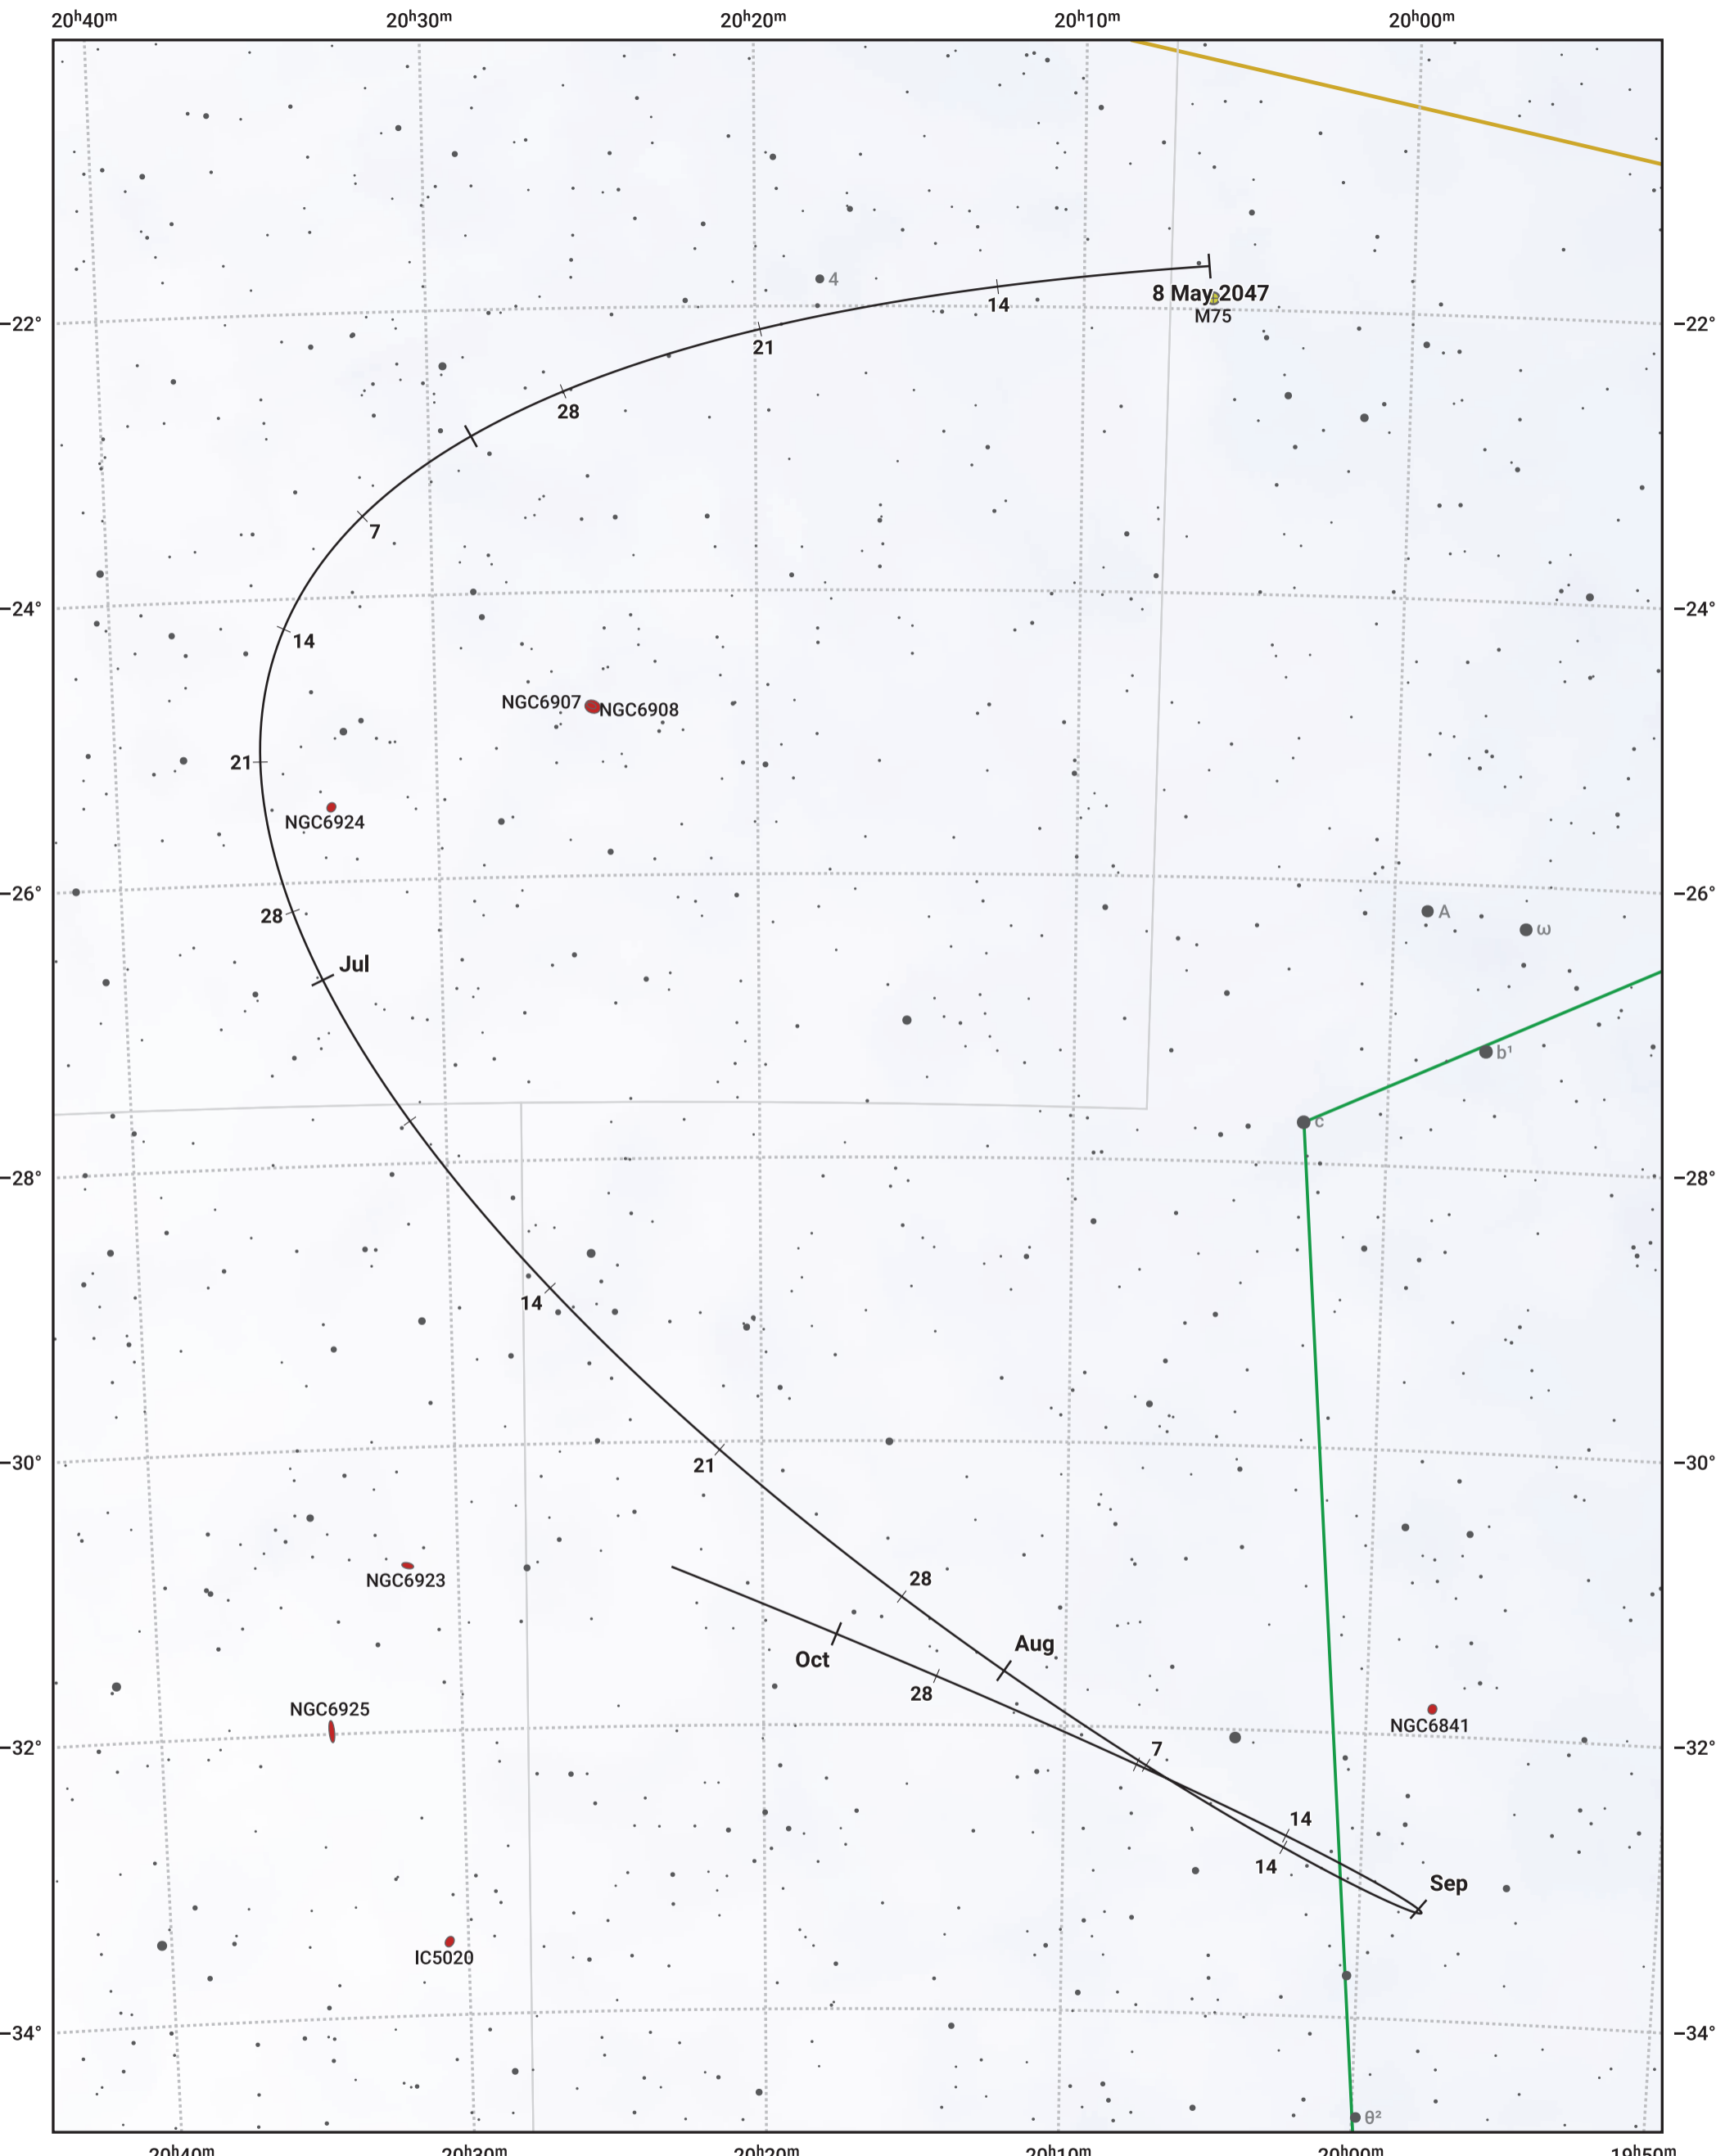

# The path of Asteroid 42 Isis around opposition on 22 Jul 2047

© Dominic Ford 2011–2024. Date markers placed at midnight UTC. Downloaded from <https://in-the-sky.org>

Magnitude scale: 10.0 9.0 8.0 7.0 6.0 5.0 4.0

— Ecliptic Plane

Galaxy    Bright nebula    Open cluster    Globular cluster

Date	Mag	Phase
2047 Jun 1	10.8	96%
2047 Jun 17	10.3	97%
2047 Jul 1	9.9	99%
2047 Aug 1	9.5	100%
2047 Sep 1	10.3	96%
2047 Oct 1	10.9	94%