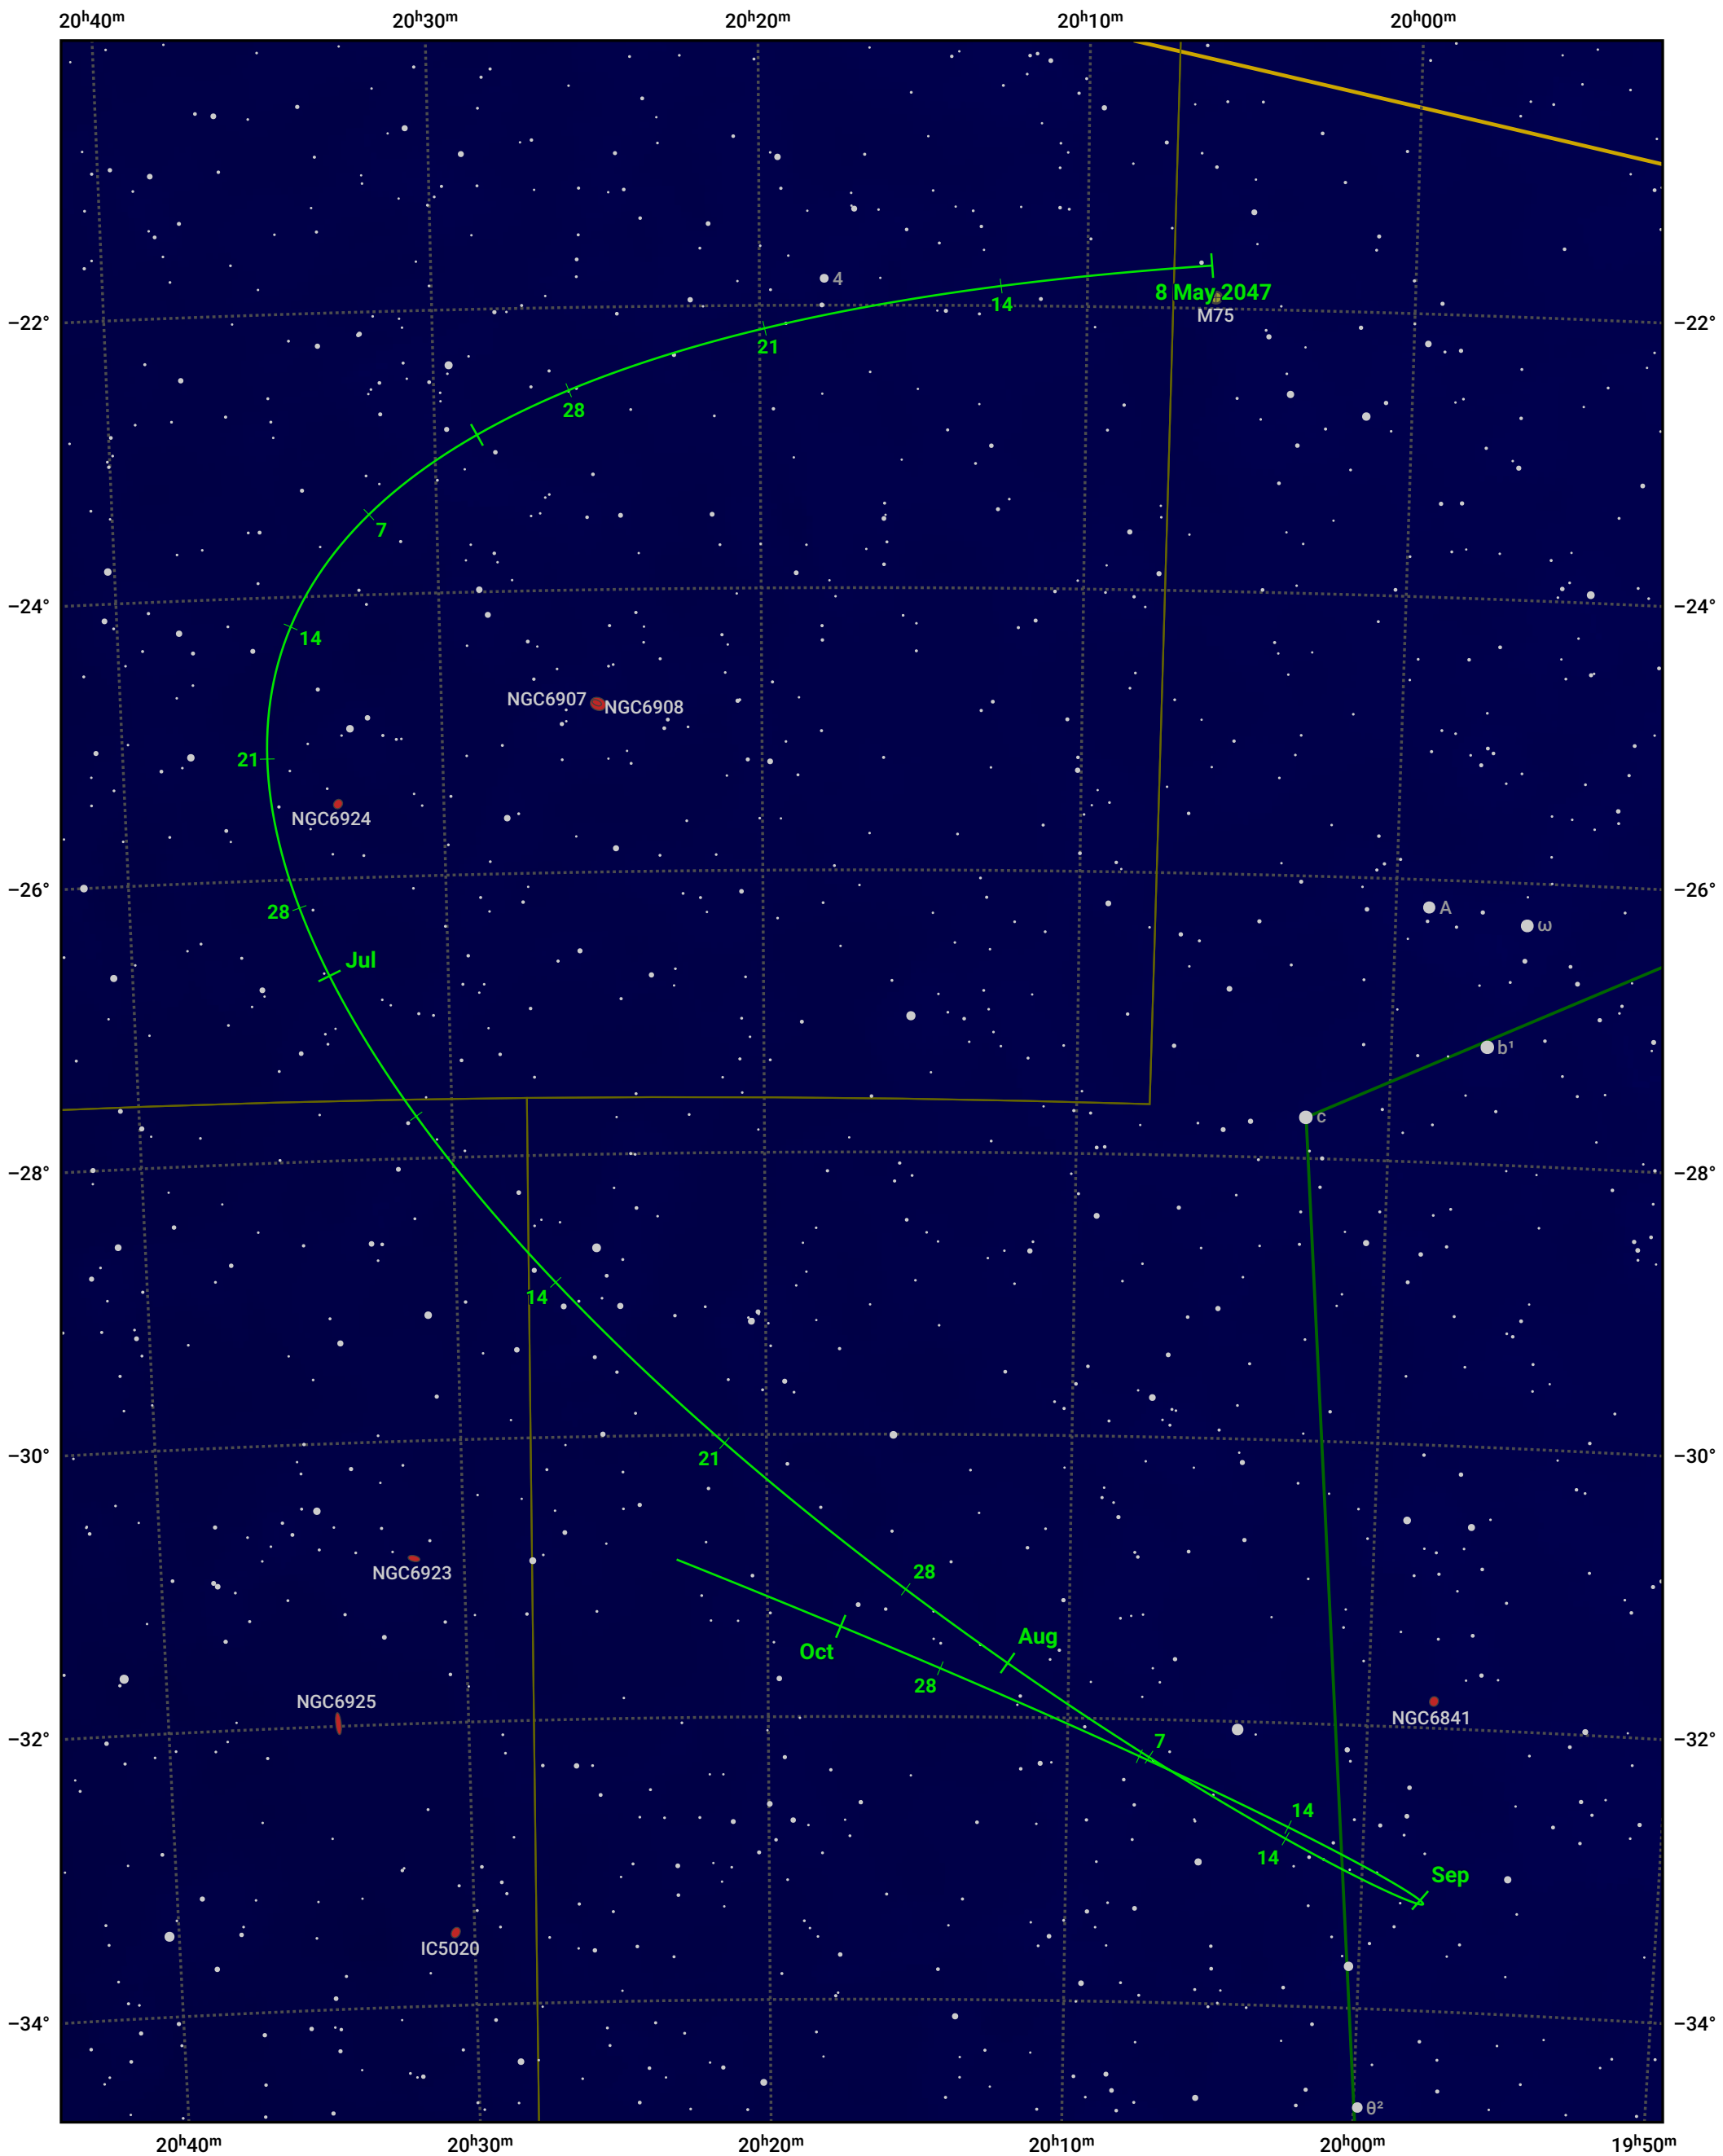

# The path of Asteroid 42 Isis around opposition on 22 Jul 2047

© Dominic Ford 2011–2024. Date markers placed at midnight UTC. Downloaded from <https://in-the-sky.org>

Magnitude scale: 10.0 9.0 8.0 7.0 6.0 5.0 4.0

— Ecliptic Plane

Galaxy Bright nebula Open cluster Globular cluster

Date	Mag	Phase
2047 Jun 1	10.8	96%
2047 Jun 17	10.3	97%
2047 Jul 1	9.9	99%
2047 Aug 1	9.5	100%
2047 Sep 1	10.3	96%
2047 Oct 1	10.9	94%