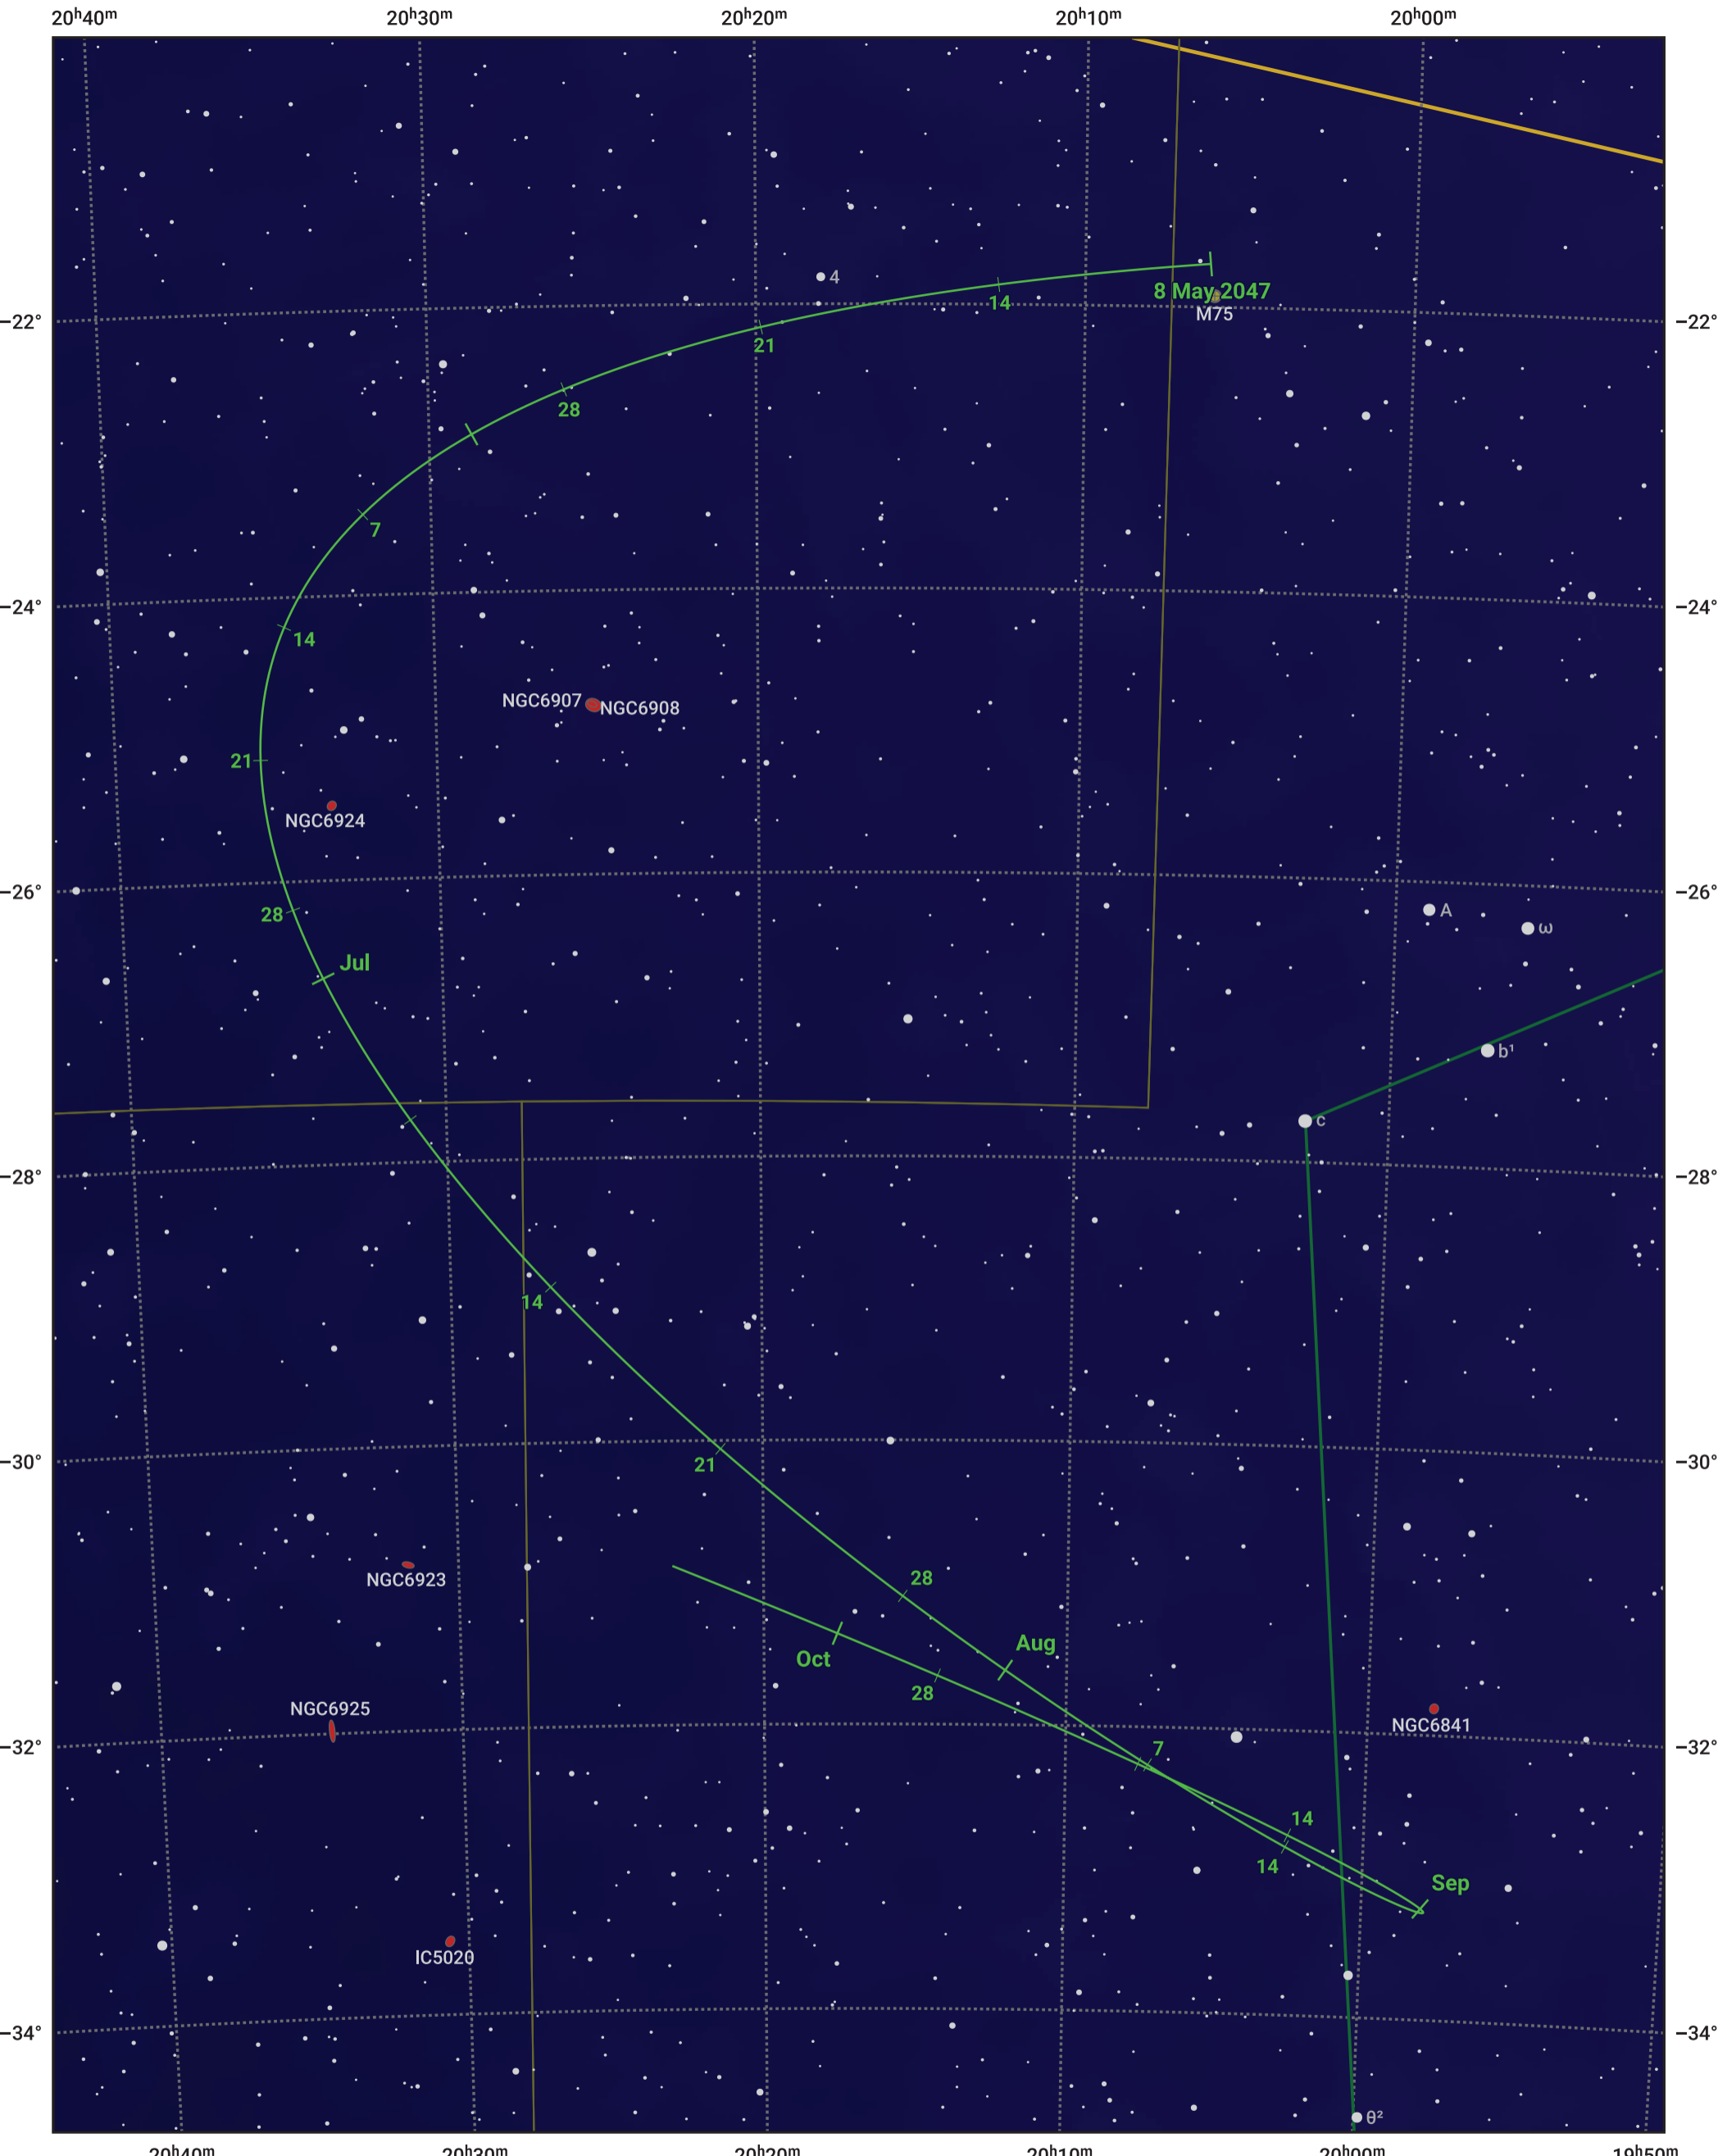

The path of Asteroid 42 Isis around opposition on 22 Jul 2047

© Dominic Ford 2011–2024. Date markers placed at midnight UTC. Downloaded from <https://in-the-sky.org>

Magnitude scale: · 10.0 · 9.0 · 8.0 · 7.0 · 6.0 · 5.0 · 4.0

— Ecliptic Plane

● Galaxy
 ■ Bright nebula
 ● Open cluster
 ● Globular cluster

Date	Mag	Phase
2047 Jun 1	10.8	96%
2047 Jun 17	10.3	97%
2047 Jul 1	9.9	99%
2047 Aug 1	9.5	100%
2047 Sep 1	10.3	96%
2047 Oct 1	10.9	94%