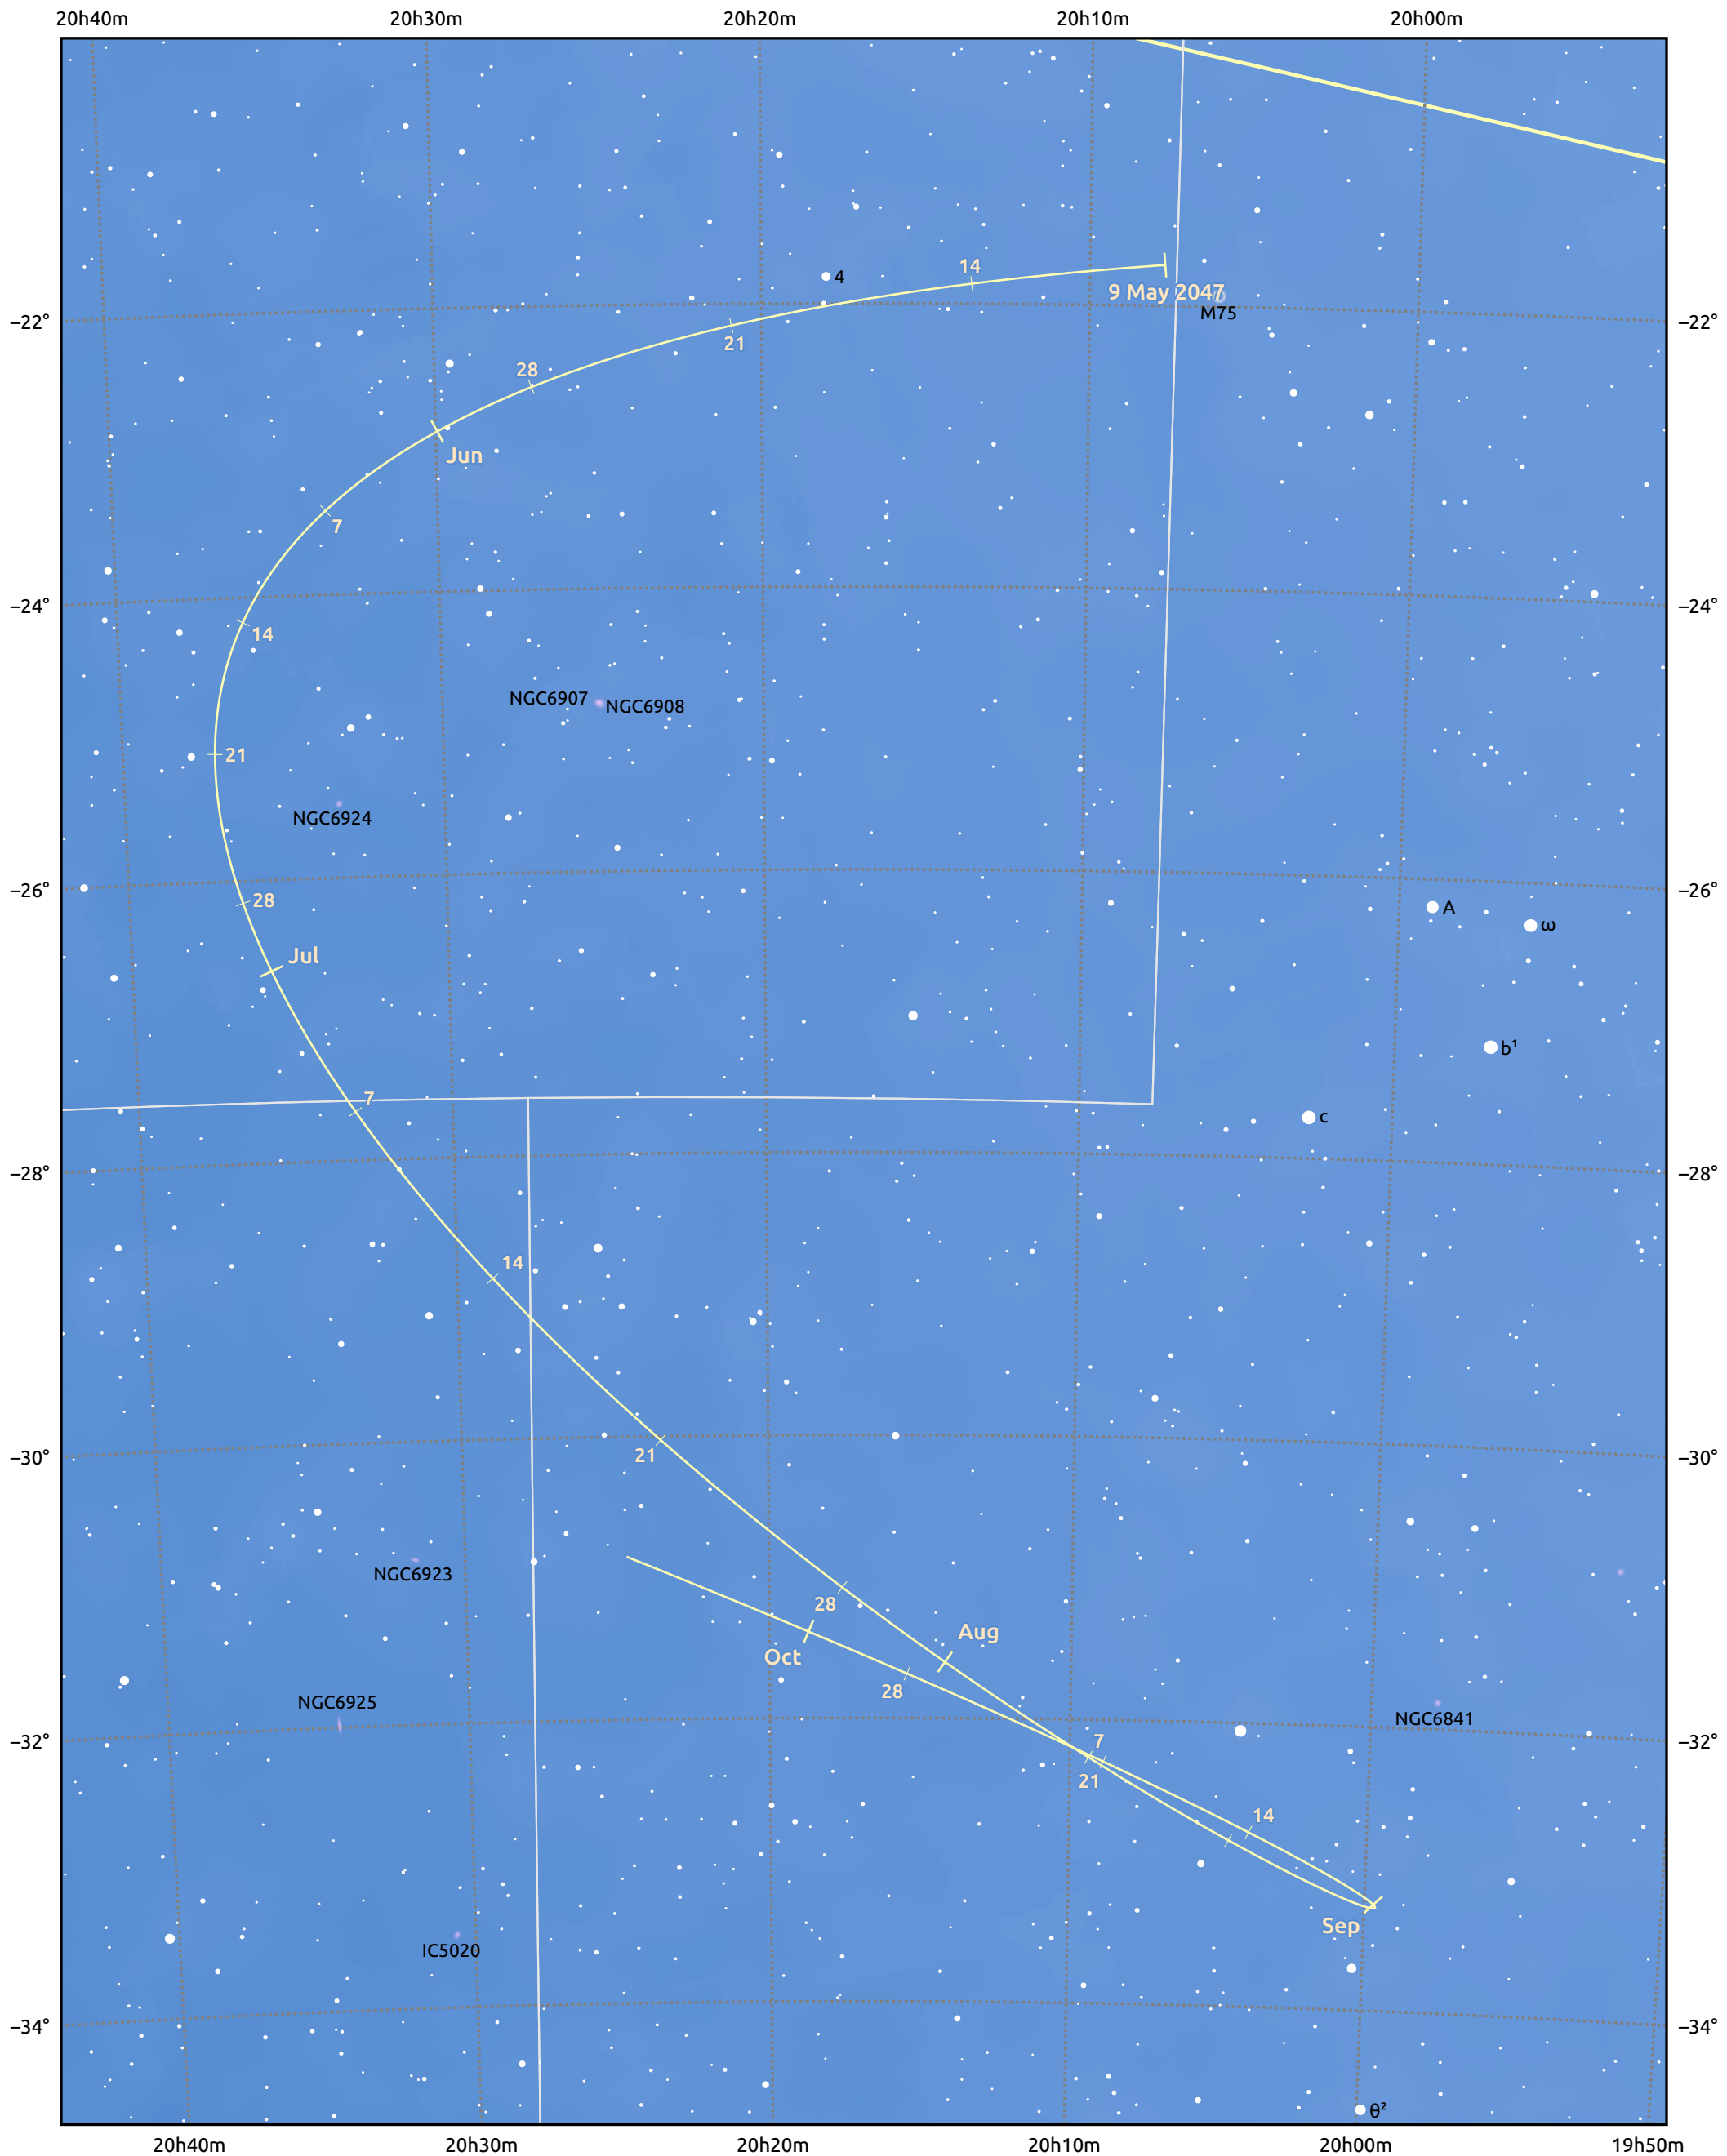

The path of Asteroid 42 Isis around opposition on 23 Jul 2047

© Dominic Ford 2011–2025. Date markers placed at midnight UTC. Downloaded from <https://in-the-sky.org>

Magnitude scale: 10.0 9.0 8.0 7.0 6.0 5.0 4.0

— Ecliptic Plane

Galaxy Bright nebula Open cluster Globular cluster Planetary nebula

Date	Mag	Phase
2047 Jun 1	10.8	96%
2047 Jun 17	10.3	97%
2047 Jul 1	9.9	99%
2047 Aug 1	9.5	100%
2047 Sep 1	10.2	96%
2047 Oct 1	10.9	94%