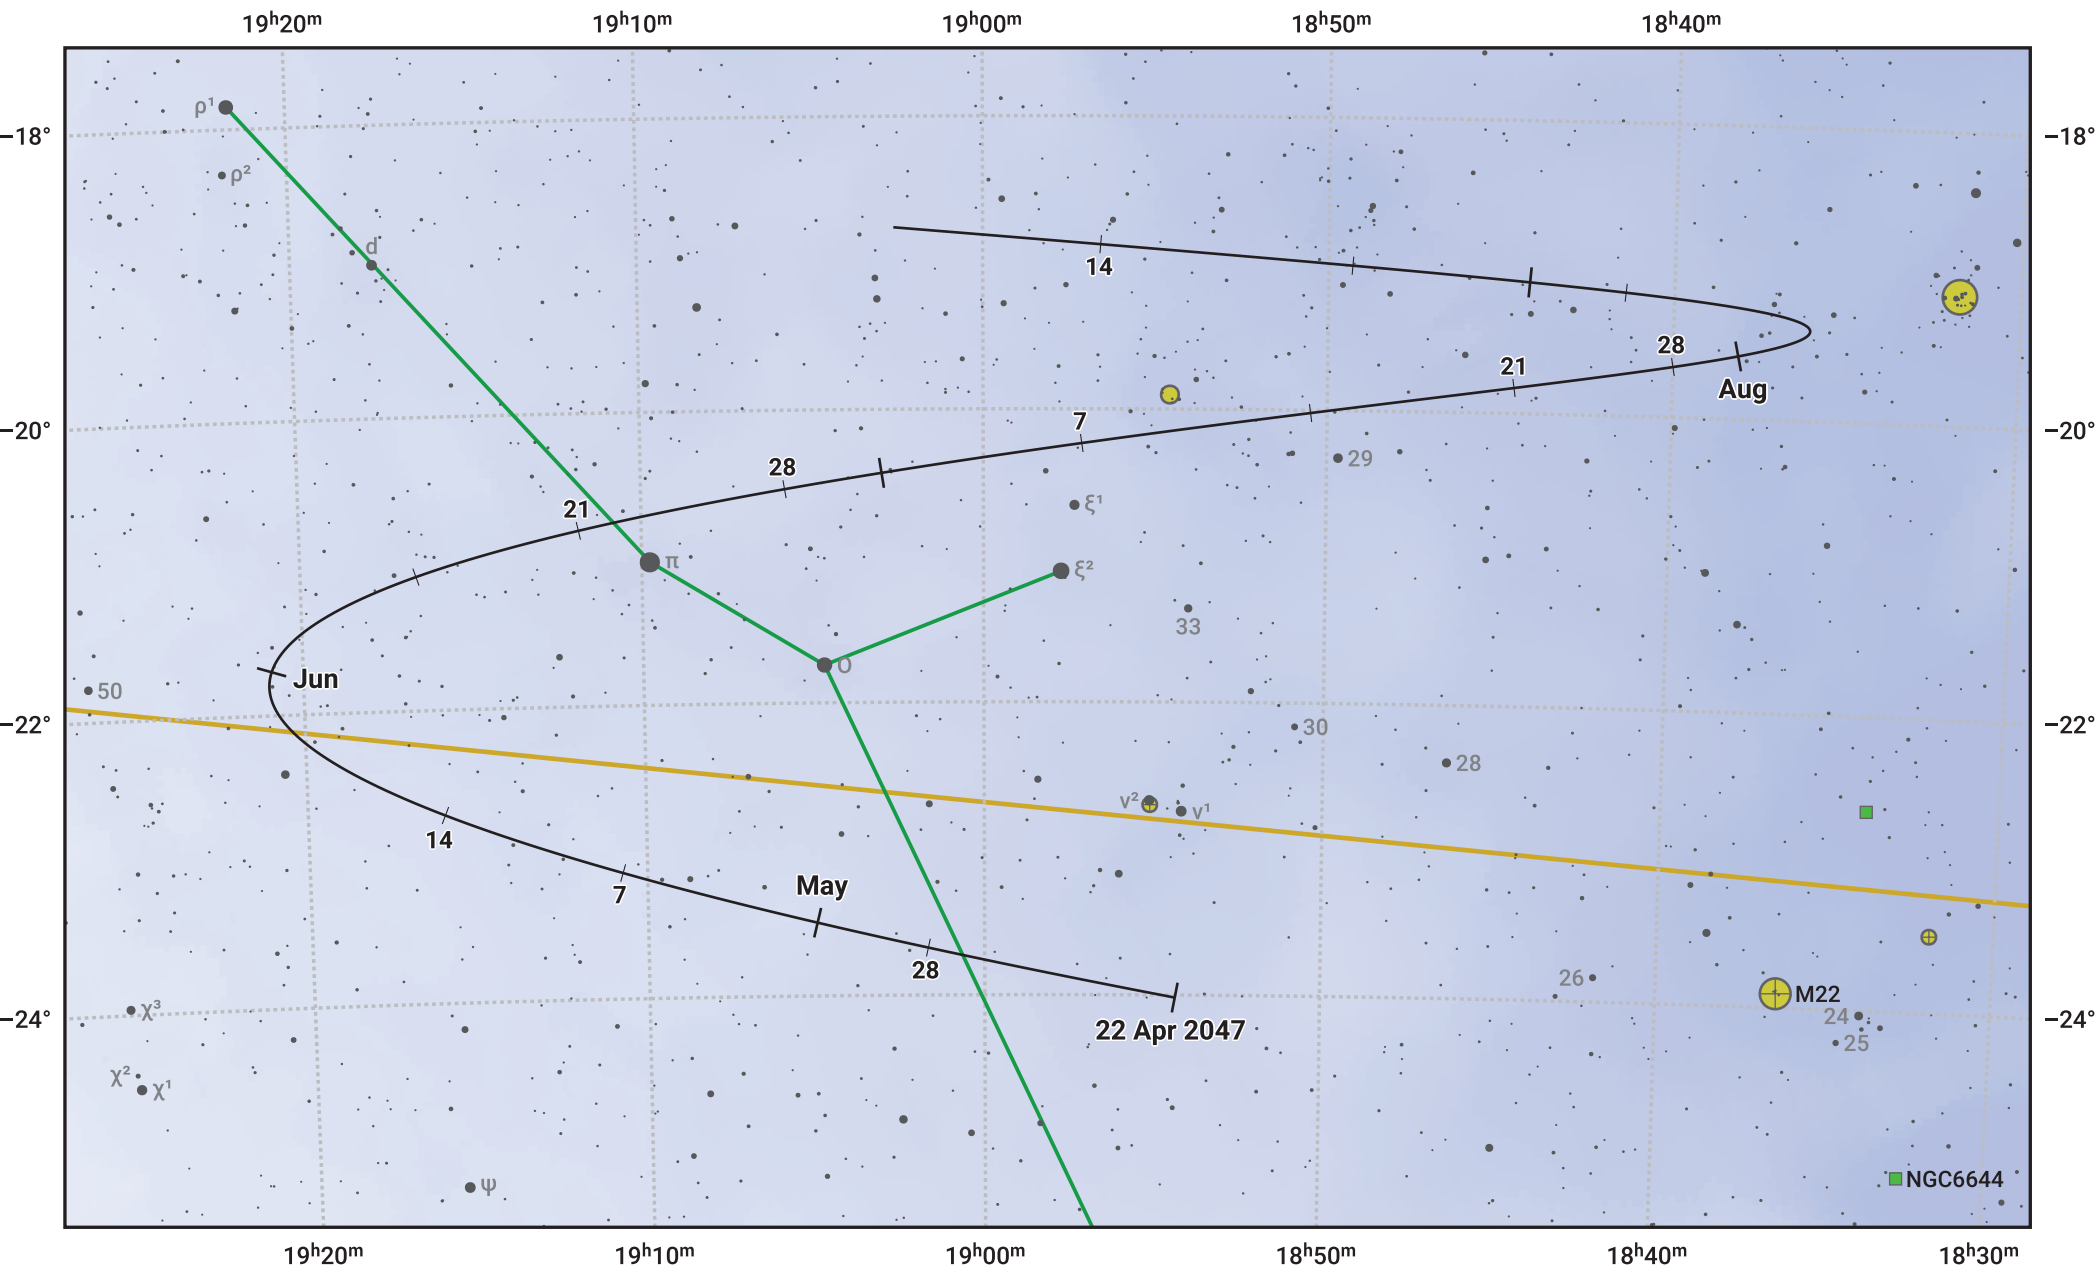

# The path of Asteroid 43 Ariadne around opposition on 6 Jul 2047

© Dominic Ford 2011–2024. Date markers placed at midnight UTC. Downloaded from <https://in-the-sky.org>

Magnitude scale: 10.0 9.0 8.0 7.0 6.0 5.0 4.0 3.0 2.0

— Ecliptic Plane

● Galaxy   
 ■ Bright nebula   
 ● Open cluster   
 ⊕ Globular cluster

Date	Mag	Phase
2047 May 1	11.0	94%
2047 Jun 1	10.1	97%
2047 Jul 1	9.2	100%
2047 Jul 3	9.1	100%
2047 Aug 1	9.9	98%
2047 Aug 8	10.1	97%
2047 Sep 1	10.8	94%
2047 Sep 15	11.1	93%