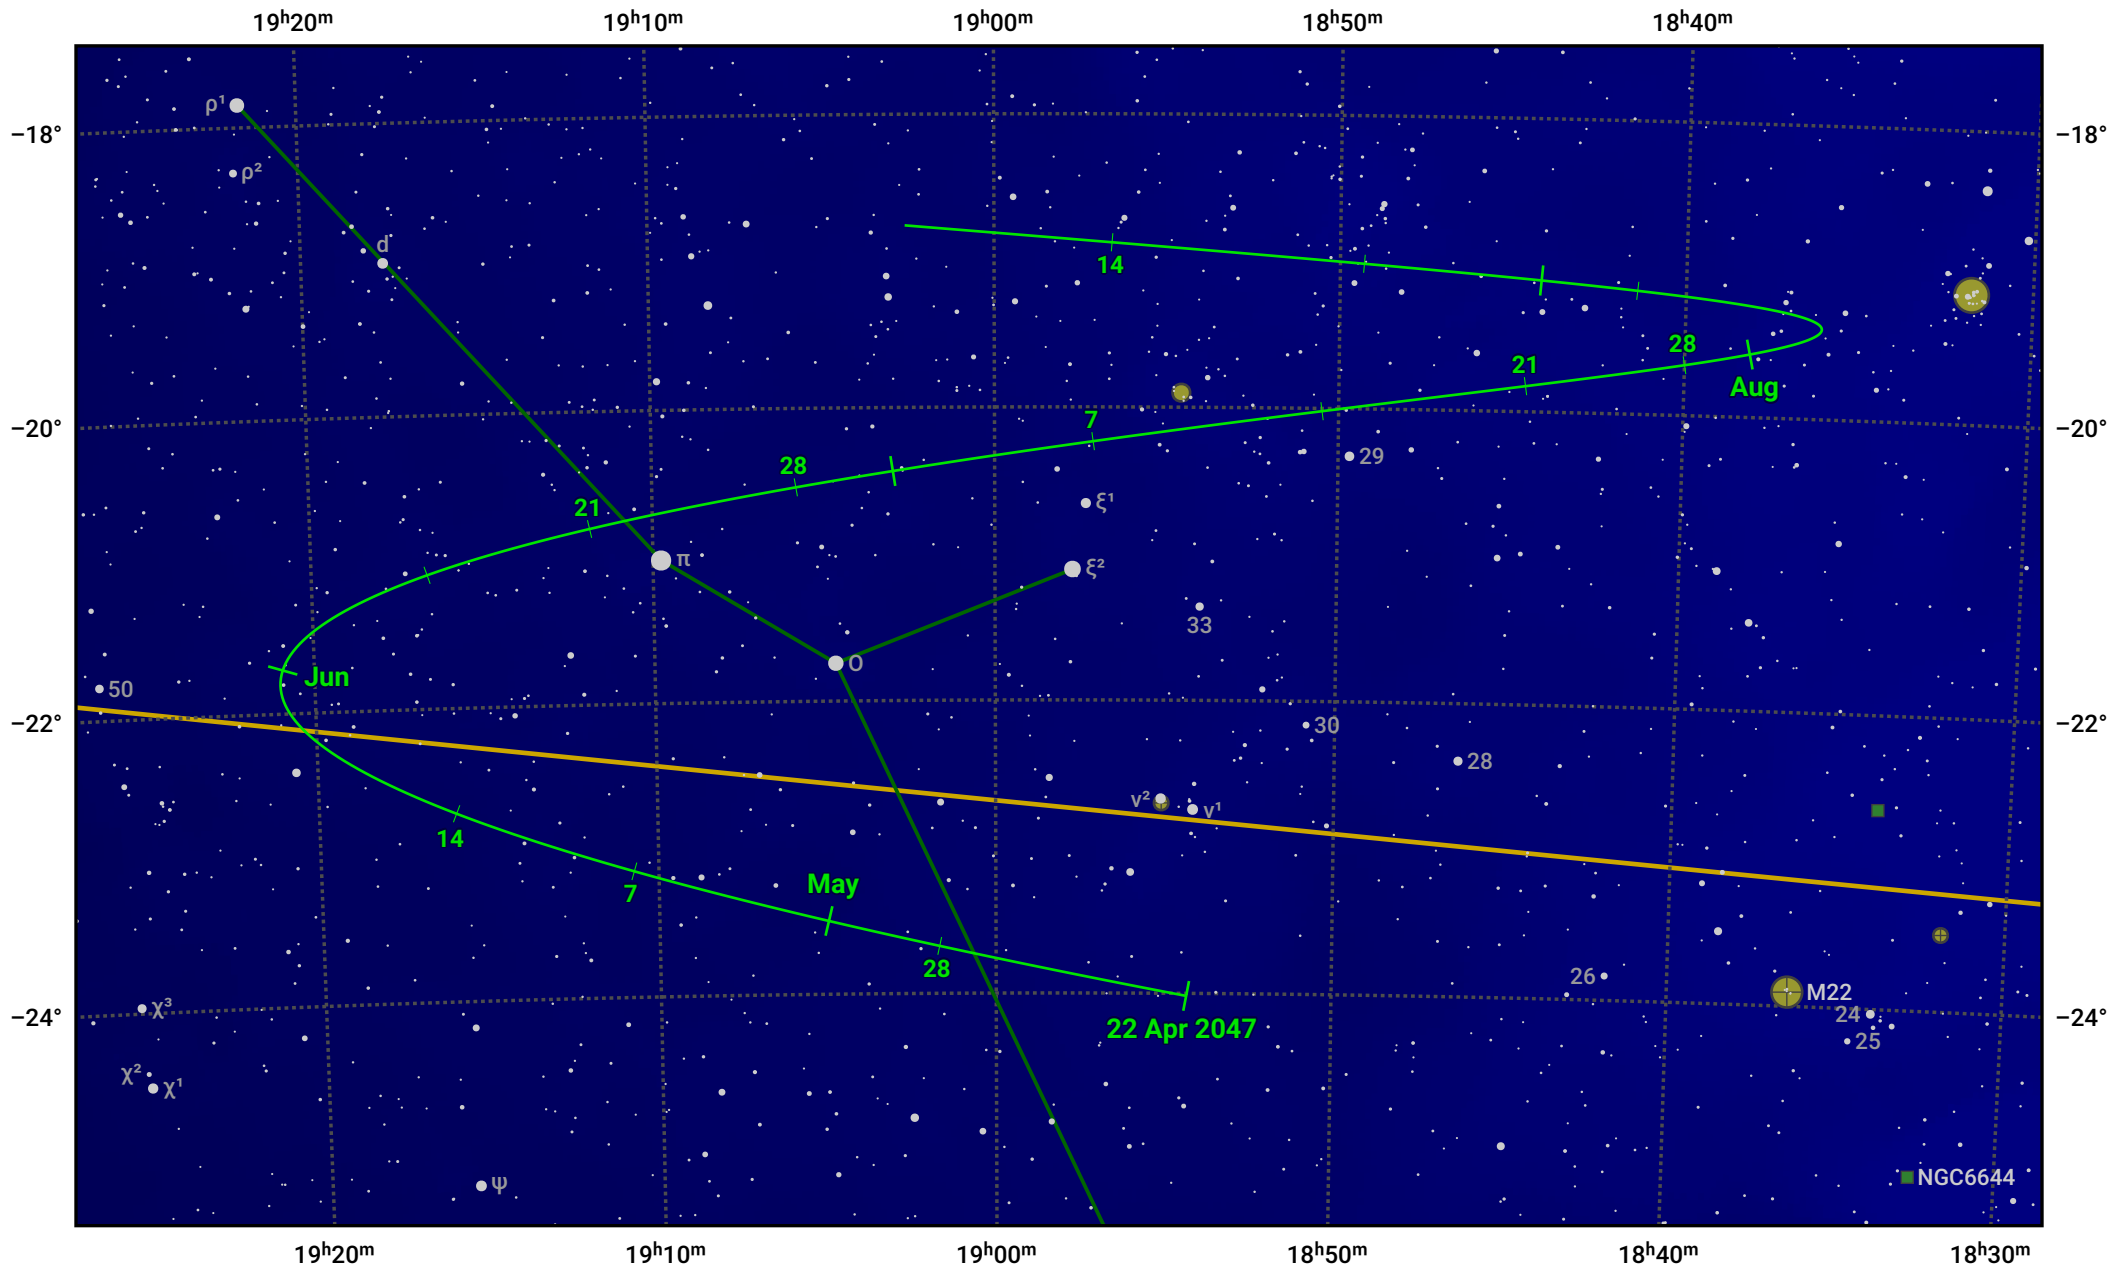

The path of Asteroid 43 Ariadne around opposition on 6 Jul 2047

© Dominic Ford 2011–2024. Date markers placed at midnight UTC. Downloaded from <https://in-the-sky.org>

Magnitude scale: 10.0 9.0 8.0 7.0 6.0 5.0 4.0 3.0 2.0

— Ecliptic Plane

Galaxy Bright nebula Open cluster Globular cluster

Date	Mag	Phase
2047 May 1	11.0	94%
2047 Jun 1	10.1	97%
2047 Jul 1	9.2	100%
2047 Jul 3	9.1	100%
2047 Aug 1	9.9	98%
2047 Aug 8	10.1	97%
2047 Sep 1	10.8	94%
2047 Sep 15	11.1	93%