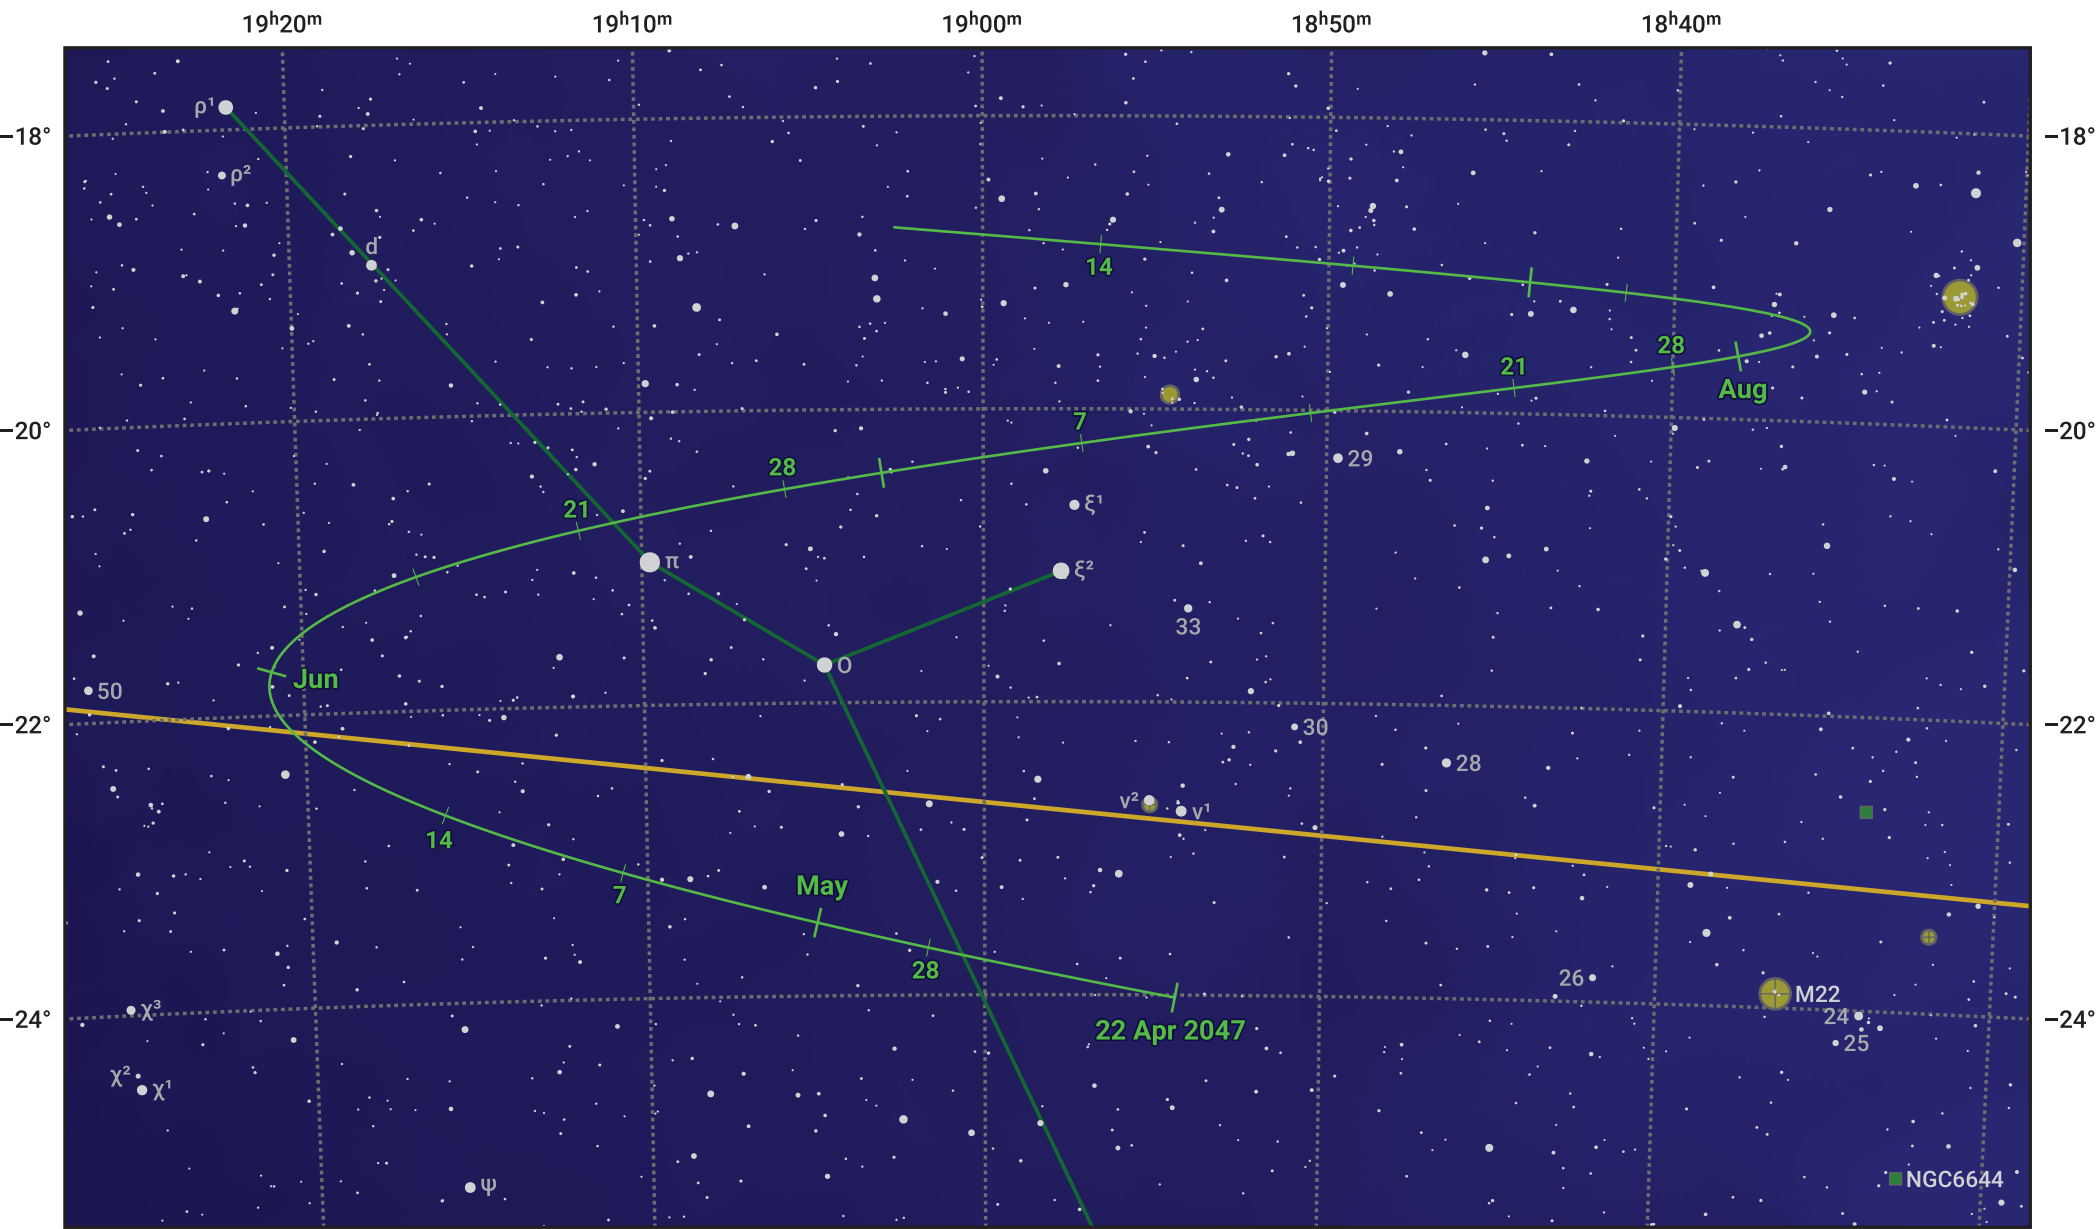

The path of Asteroid 43 Ariadne around opposition on 6 Jul 2047

© Dominic Ford 2011–2024. Date markers placed at midnight UTC. Downloaded from <https://in-the-sky.org>

Magnitude scale: 10.0 9.0 8.0 7.0 6.0 5.0 4.0 3.0 2.0

— Ecliptic Plane

- ◌ Galaxy
- Bright nebula
- Open cluster
- ⊕ Globular cluster

Date	Mag	Phase
2047 May 1	11.0	94%
2047 Jun 1	10.1	97%
2047 Jul 1	9.2	100%
2047 Jul 3	9.1	100%
2047 Aug 1	9.9	98%
2047 Aug 8	10.1	97%
2047 Sep 1	10.8	94%
2047 Sep 15	11.1	93%