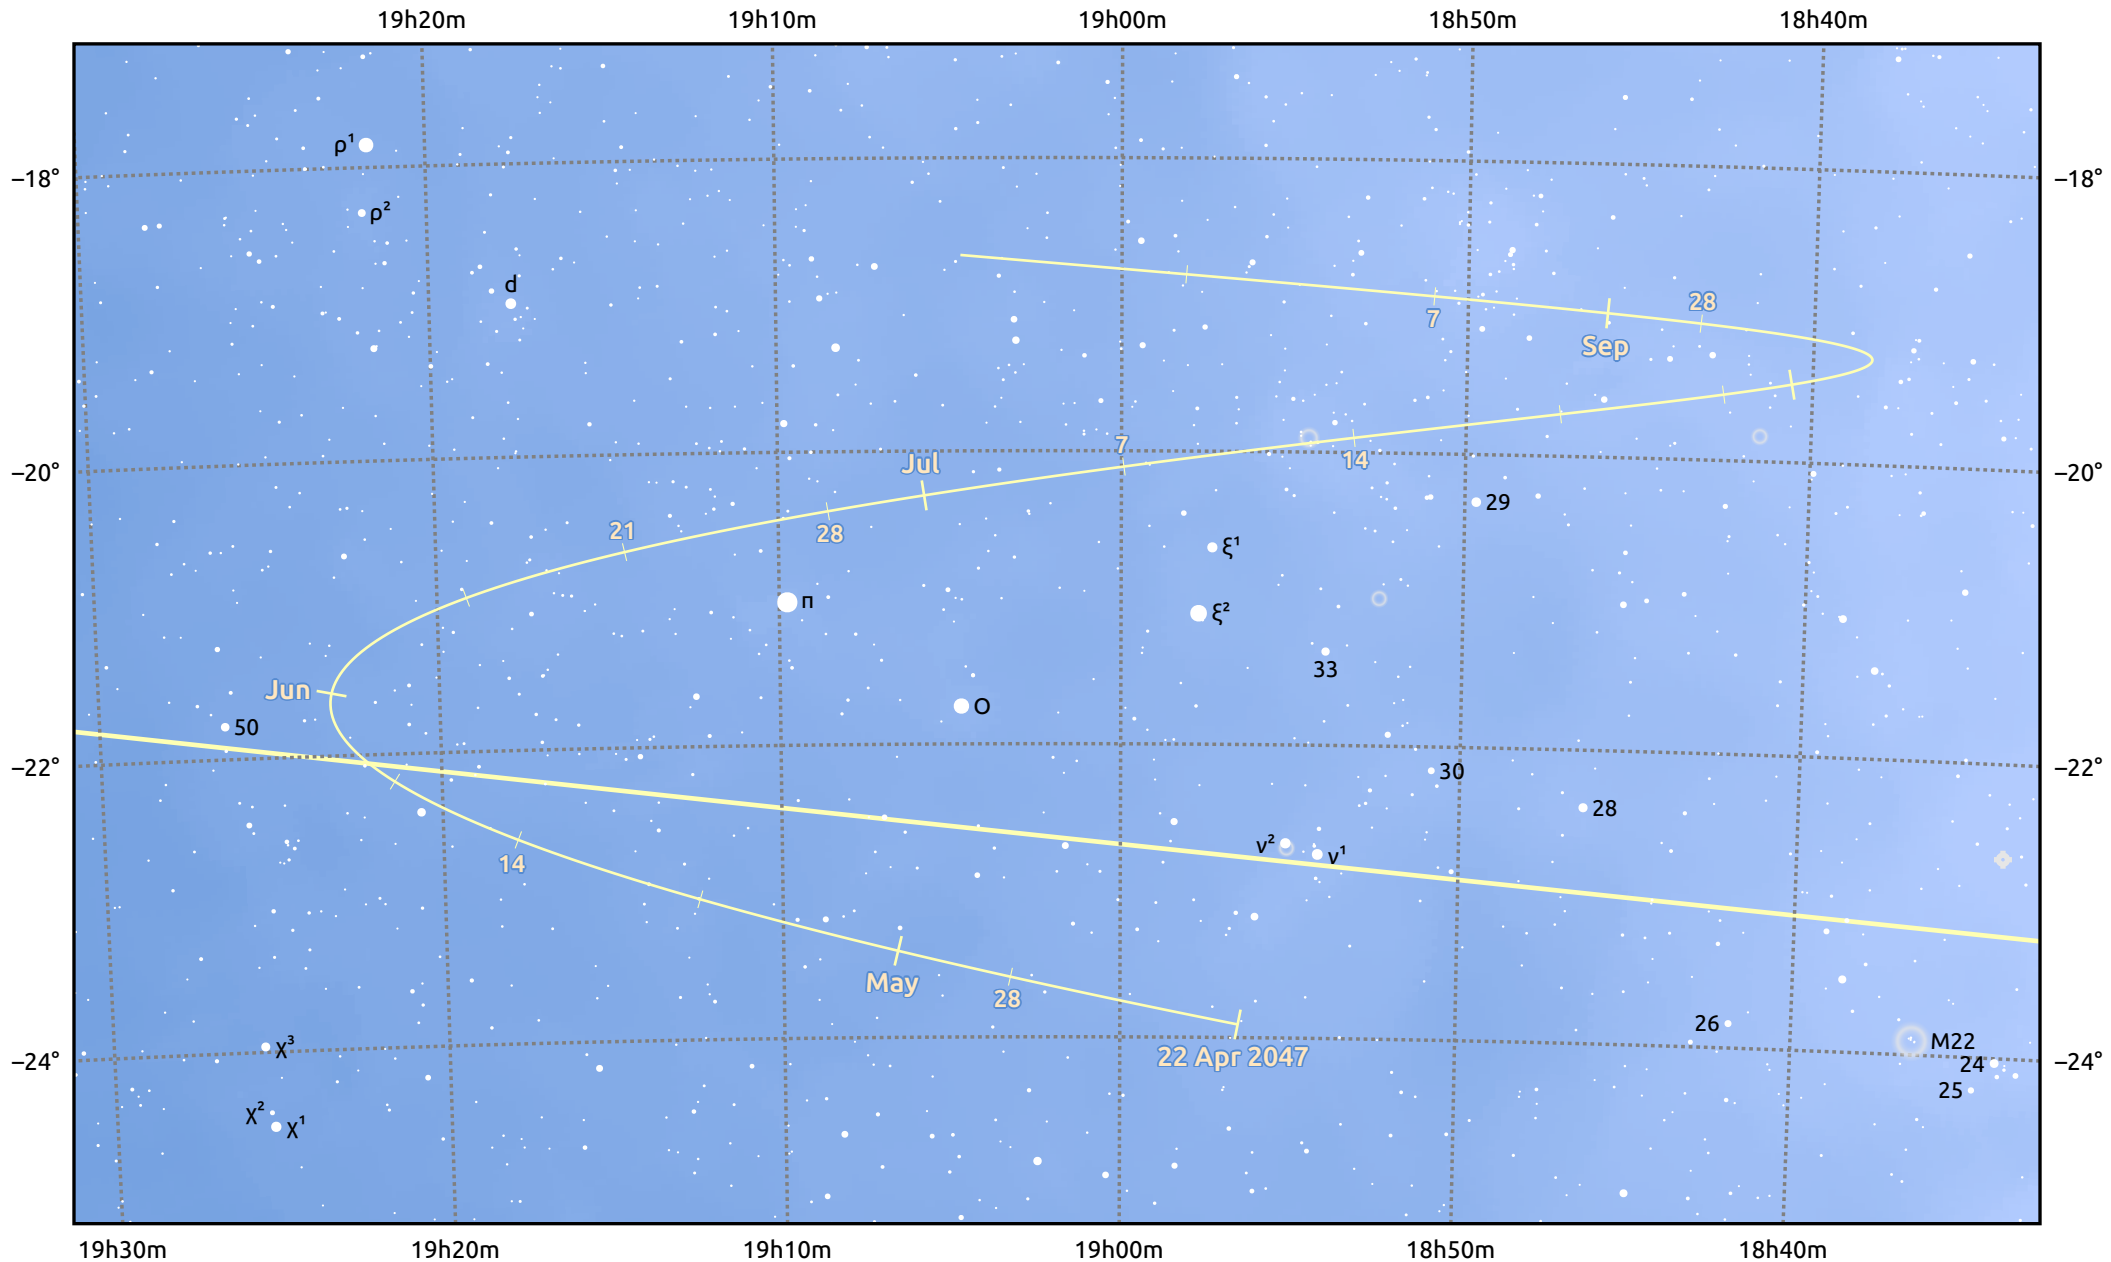

The path of Asteroid 43 Ariadne around opposition on 6 Jul 2047

© Dominic Ford 2011–2025. Date markers placed at midnight UTC. Downloaded from <https://in-the-sky.org>

Magnitude scale: 10.0 9.0 8.0 7.0 6.0 5.0 4.0 3.0 2.0

Ecliptic Plane

Galaxy Bright nebula Open cluster Globular cluster Planetary nebula

Date	Mag	Phase
2047 May 1	11.0	94%
2047 Jun 1	10.2	97%
2047 Jul 1	9.2	100%
2047 Jul 3	9.1	100%
2047 Aug 1	9.9	98%
2047 Aug 10	10.1	97%
2047 Sep 1	10.8	94%
2047 Sep 17	11.1	93%