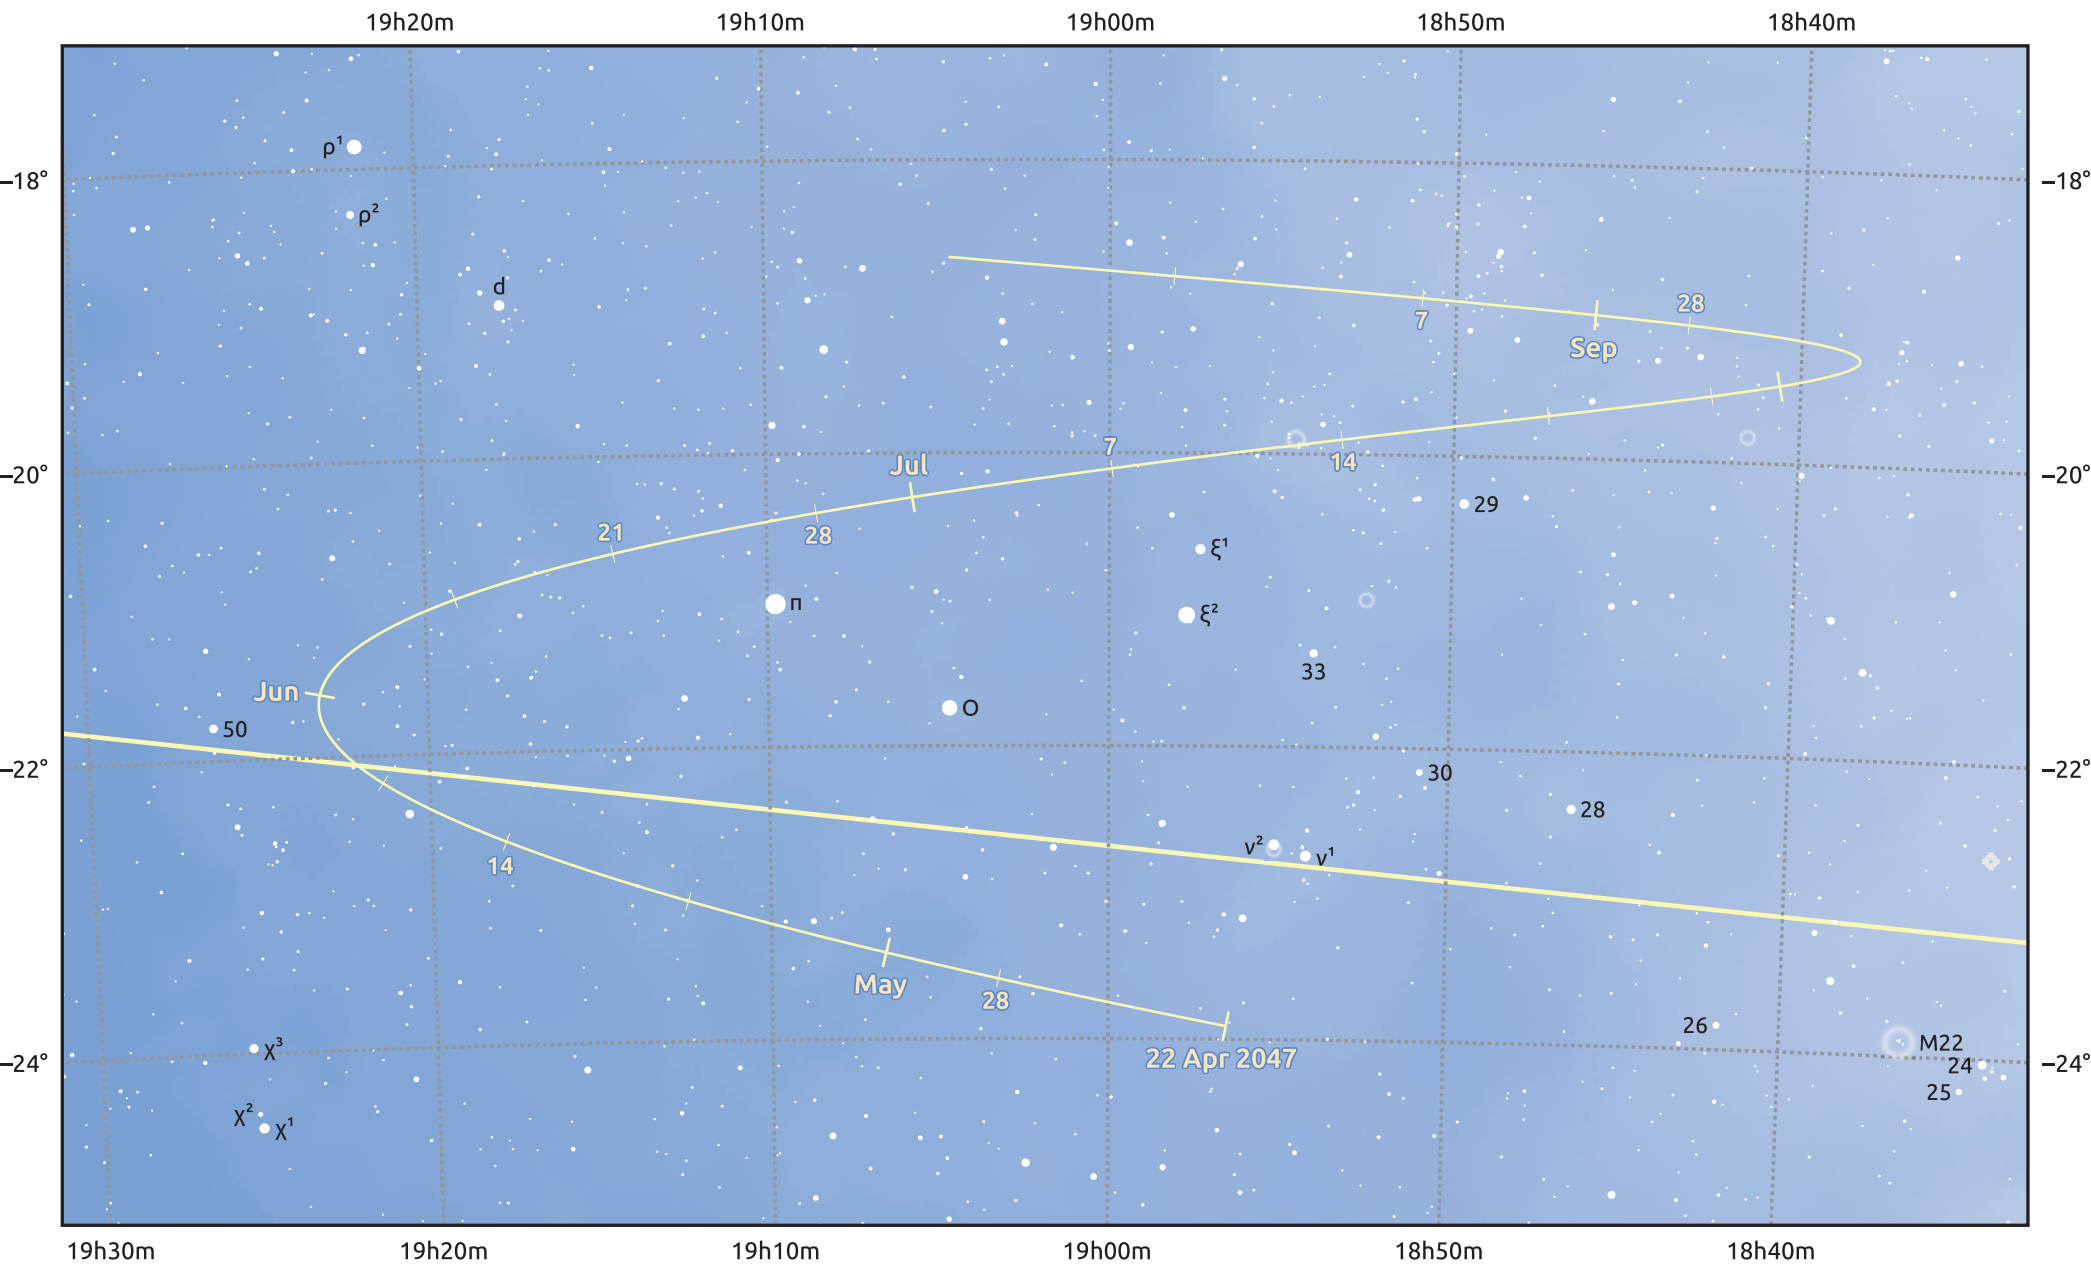

The path of Asteroid 43 Ariadne around opposition on 6 Jul 2047

© Dominic Ford 2011–2025. Date markers placed at midnight UTC. Downloaded from <https://in-the-sky.org>

Magnitude scale: 10.0 9.0 8.0 7.0 6.0 5.0 4.0 3.0 2.0

Ecliptic Plane

Galaxy Bright nebula Open cluster Globular cluster Planetary nebula

Date	Mag	Phase
2047 May 1	11.0	94%
2047 Jun 1	10.2	97%
2047 Jul 1	9.2	100%
2047 Jul 3	9.1	100%
2047 Aug 1	9.9	98%
2047 Aug 10	10.1	97%
2047 Sep 1	10.8	94%
2047 Sep 17	11.1	93%