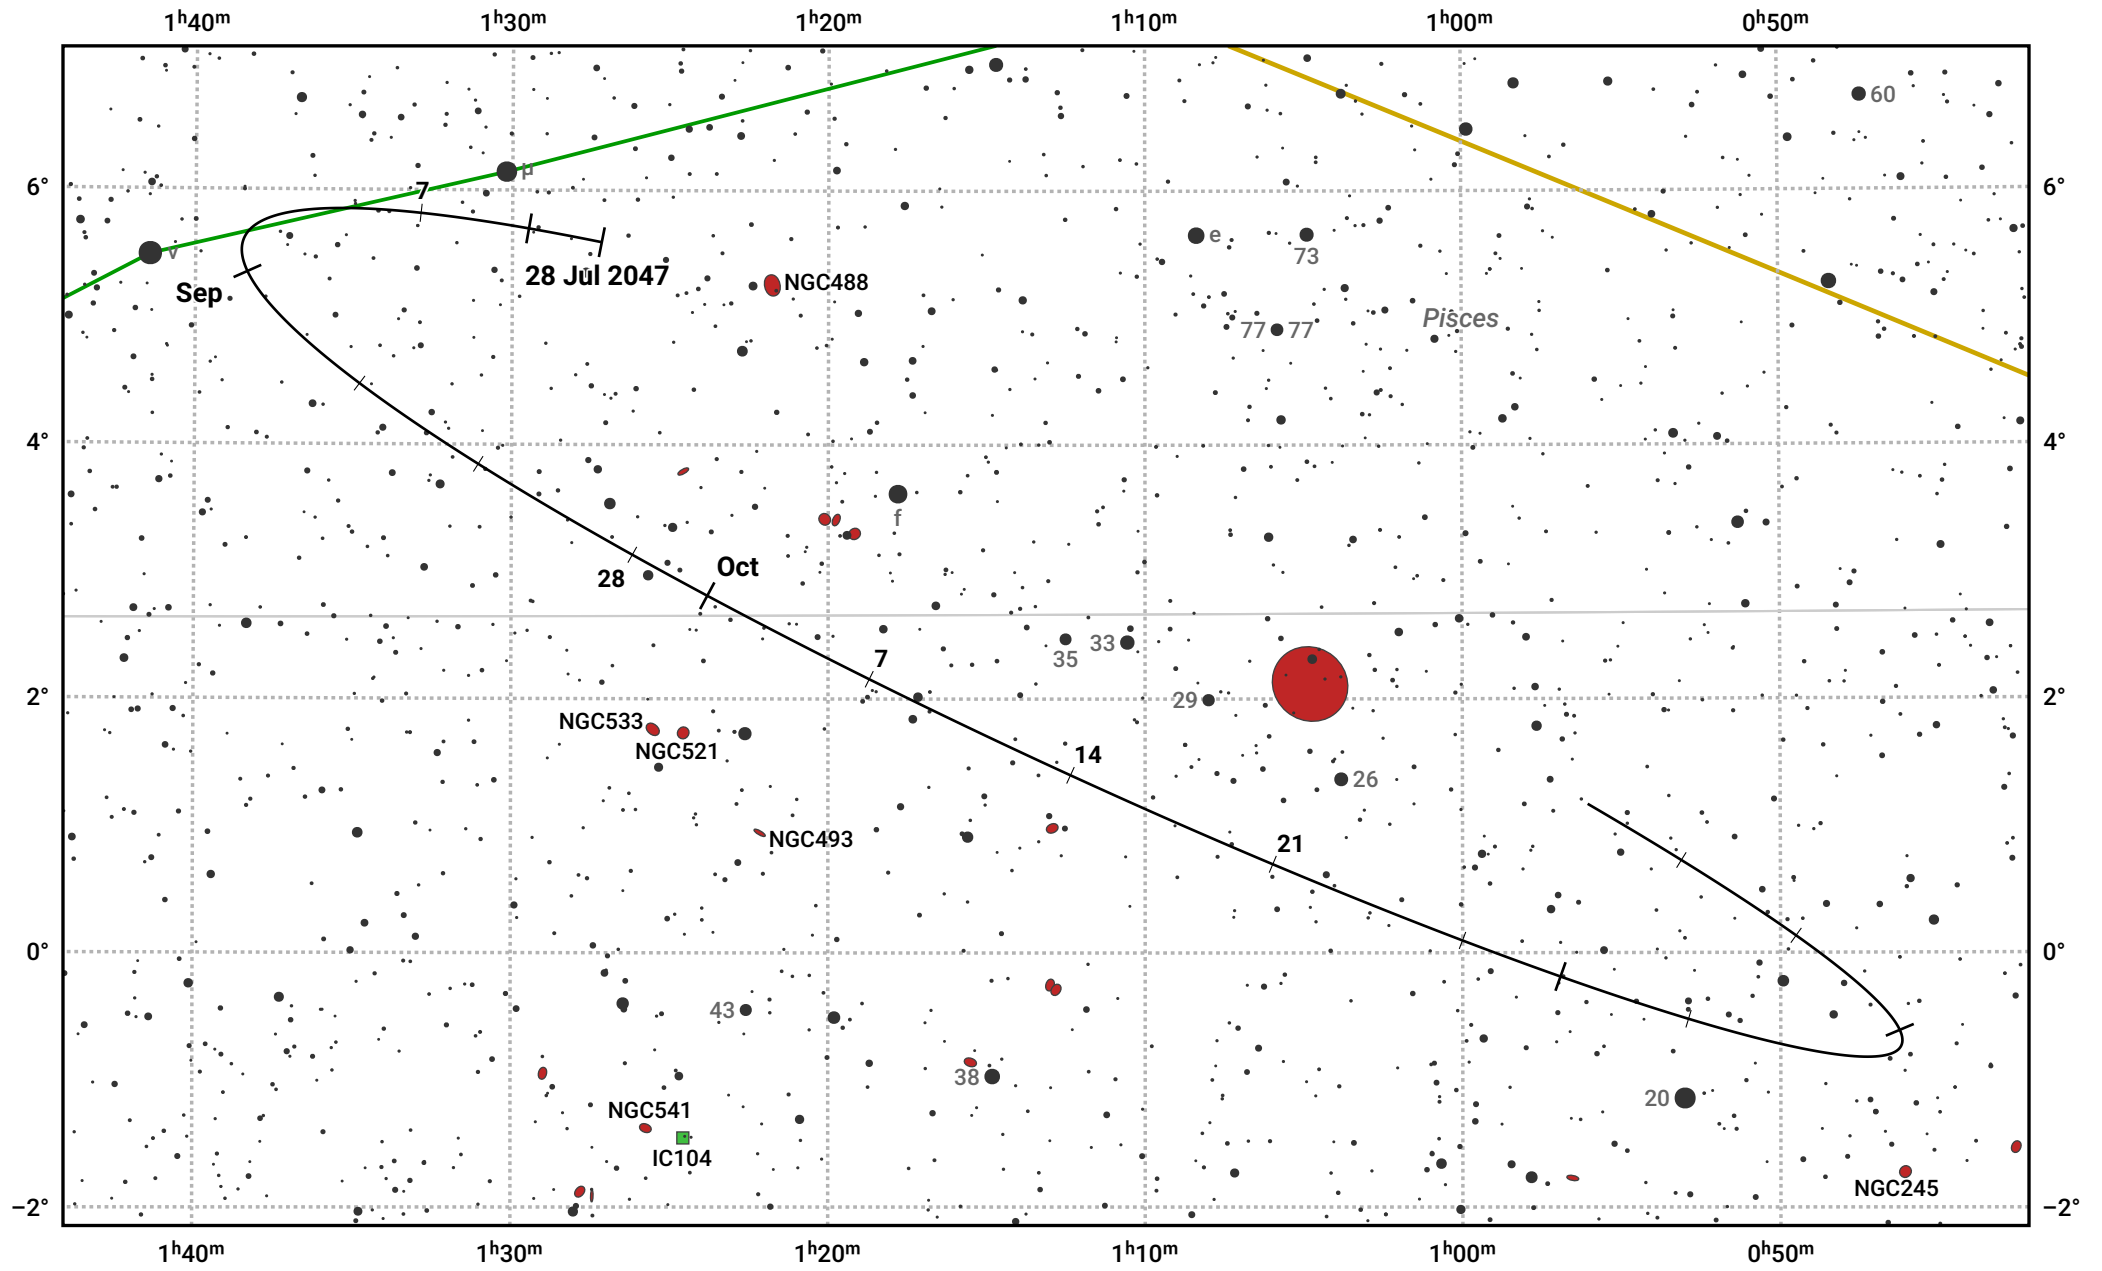

The path of Asteroid 44 Nysa around opposition on 11 Oct 2047

© Dominic Ford 2011–2024. Date markers placed at midnight UTC. Downloaded from <https://in-the-sky.org>

Magnitude scale: 11.0 10.0 9.0 8.0 7.0 6.0 5.0 4.0

— Ecliptic Plane

- Galaxy
- Bright nebula
- Open cluster
- ⊕ Globular cluster

Date	Mag	Phase
2047 Aug 1	11.4	96%
2047 Sep 1	10.8	98%
2047 Sep 12	10.5	99%
2047 Oct 1	10.0	100%
2047 Nov 1	10.1	99%
2047 Dec 1	10.7	97%