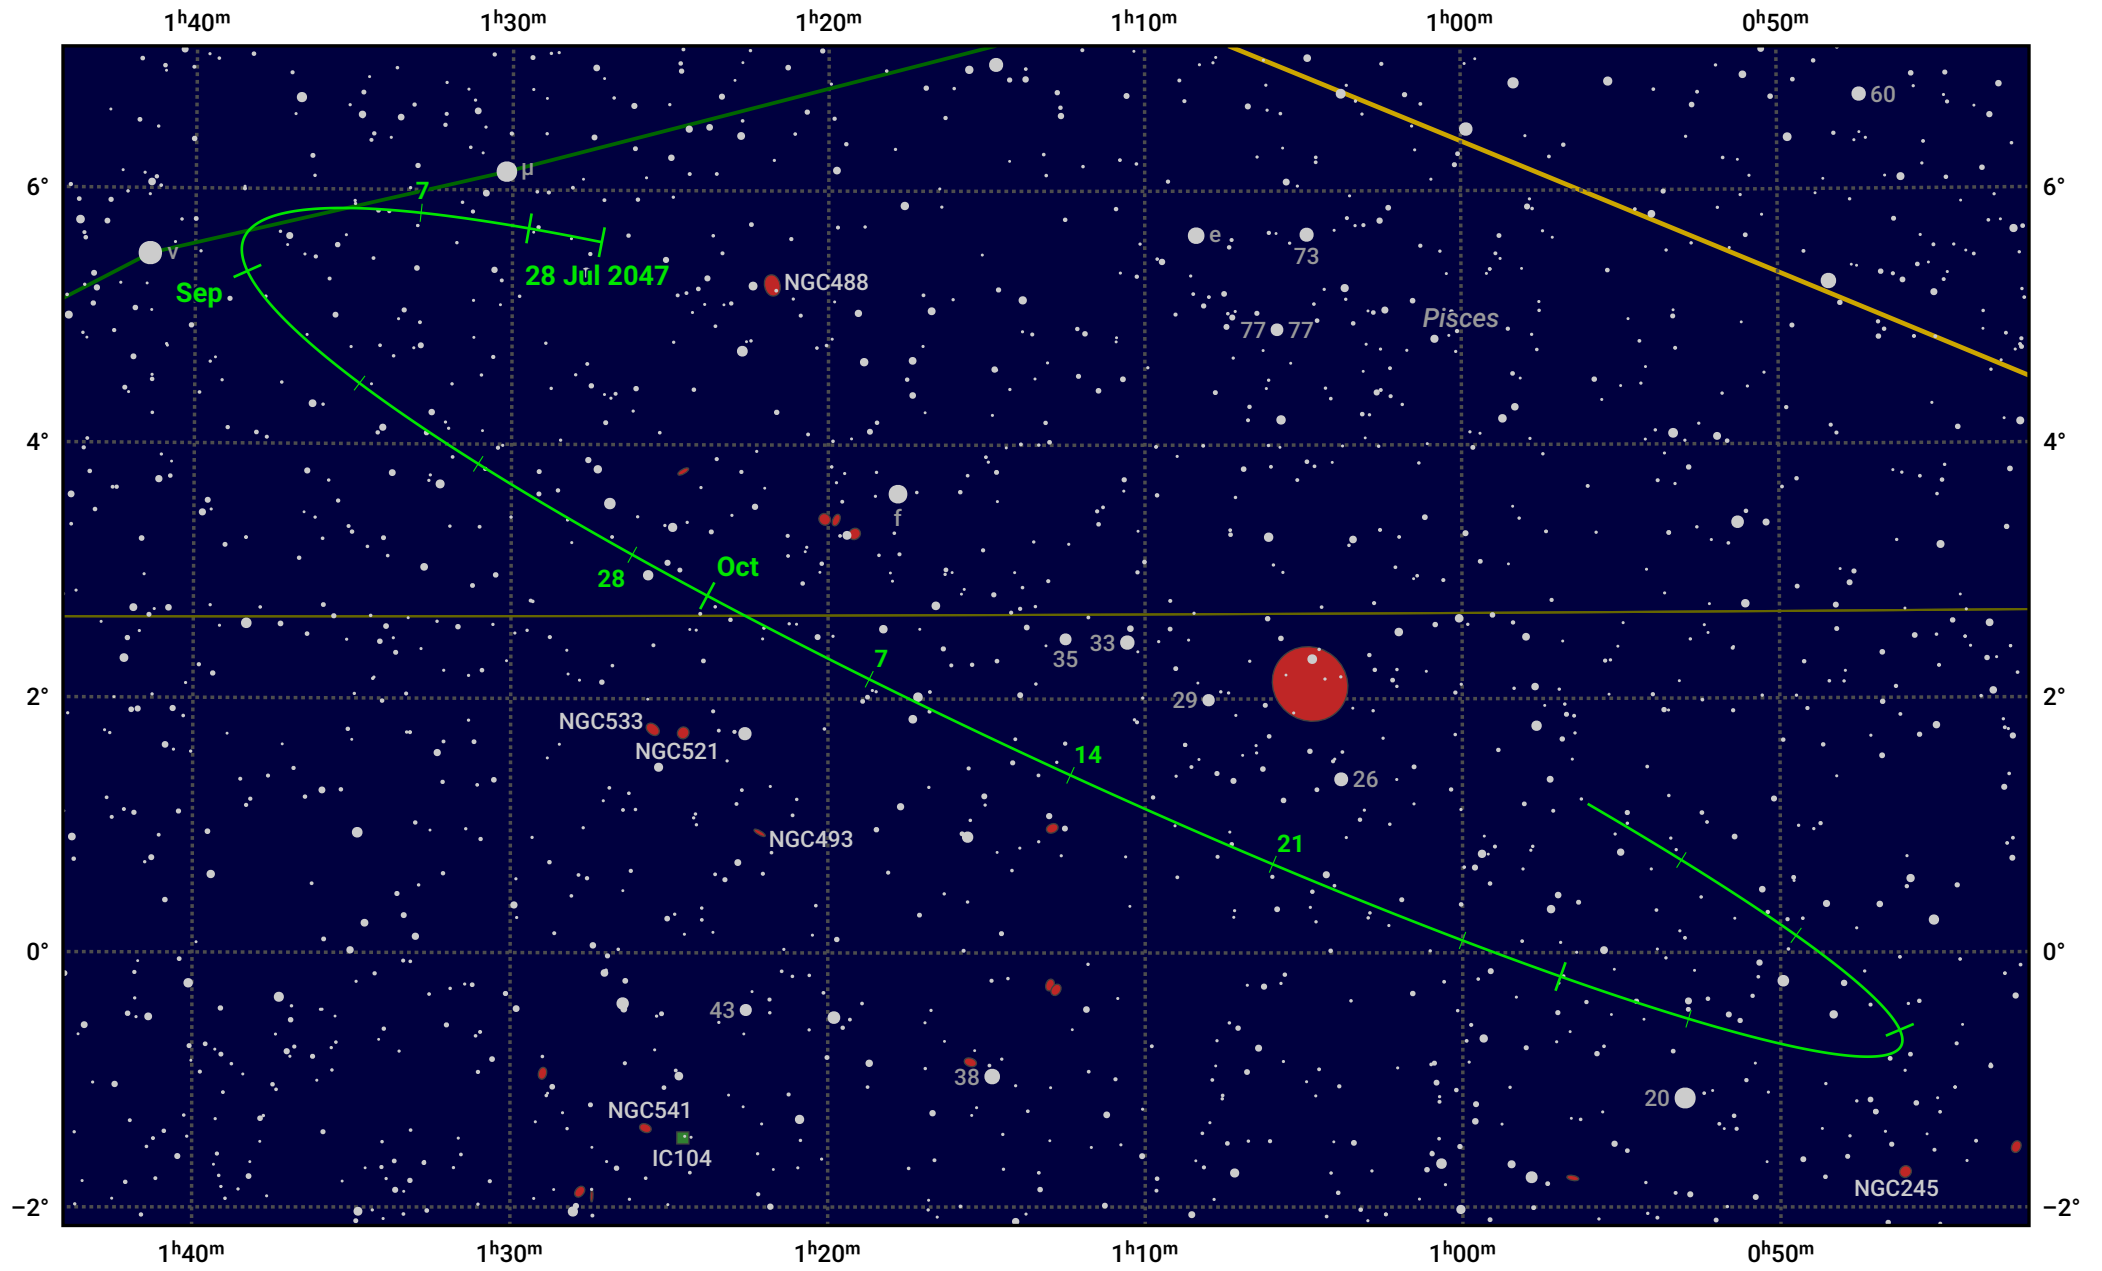

The path of Asteroid 44 Nysa around opposition on 11 Oct 2047

© Dominic Ford 2011–2024. Date markers placed at midnight UTC. Downloaded from <https://in-the-sky.org>

Magnitude scale: 11.0 10.0 9.0 8.0 7.0 6.0 5.0 4.0

— Ecliptic Plane

- Galaxy
- Bright nebula
- Open cluster
- ⊕ Globular cluster

Date	Mag	Phase
2047 Aug 1	11.4	96%
2047 Sep 1	10.8	98%
2047 Sep 12	10.5	99%
2047 Oct 1	10.0	100%
2047 Nov 1	10.1	99%
2047 Dec 1	10.7	97%