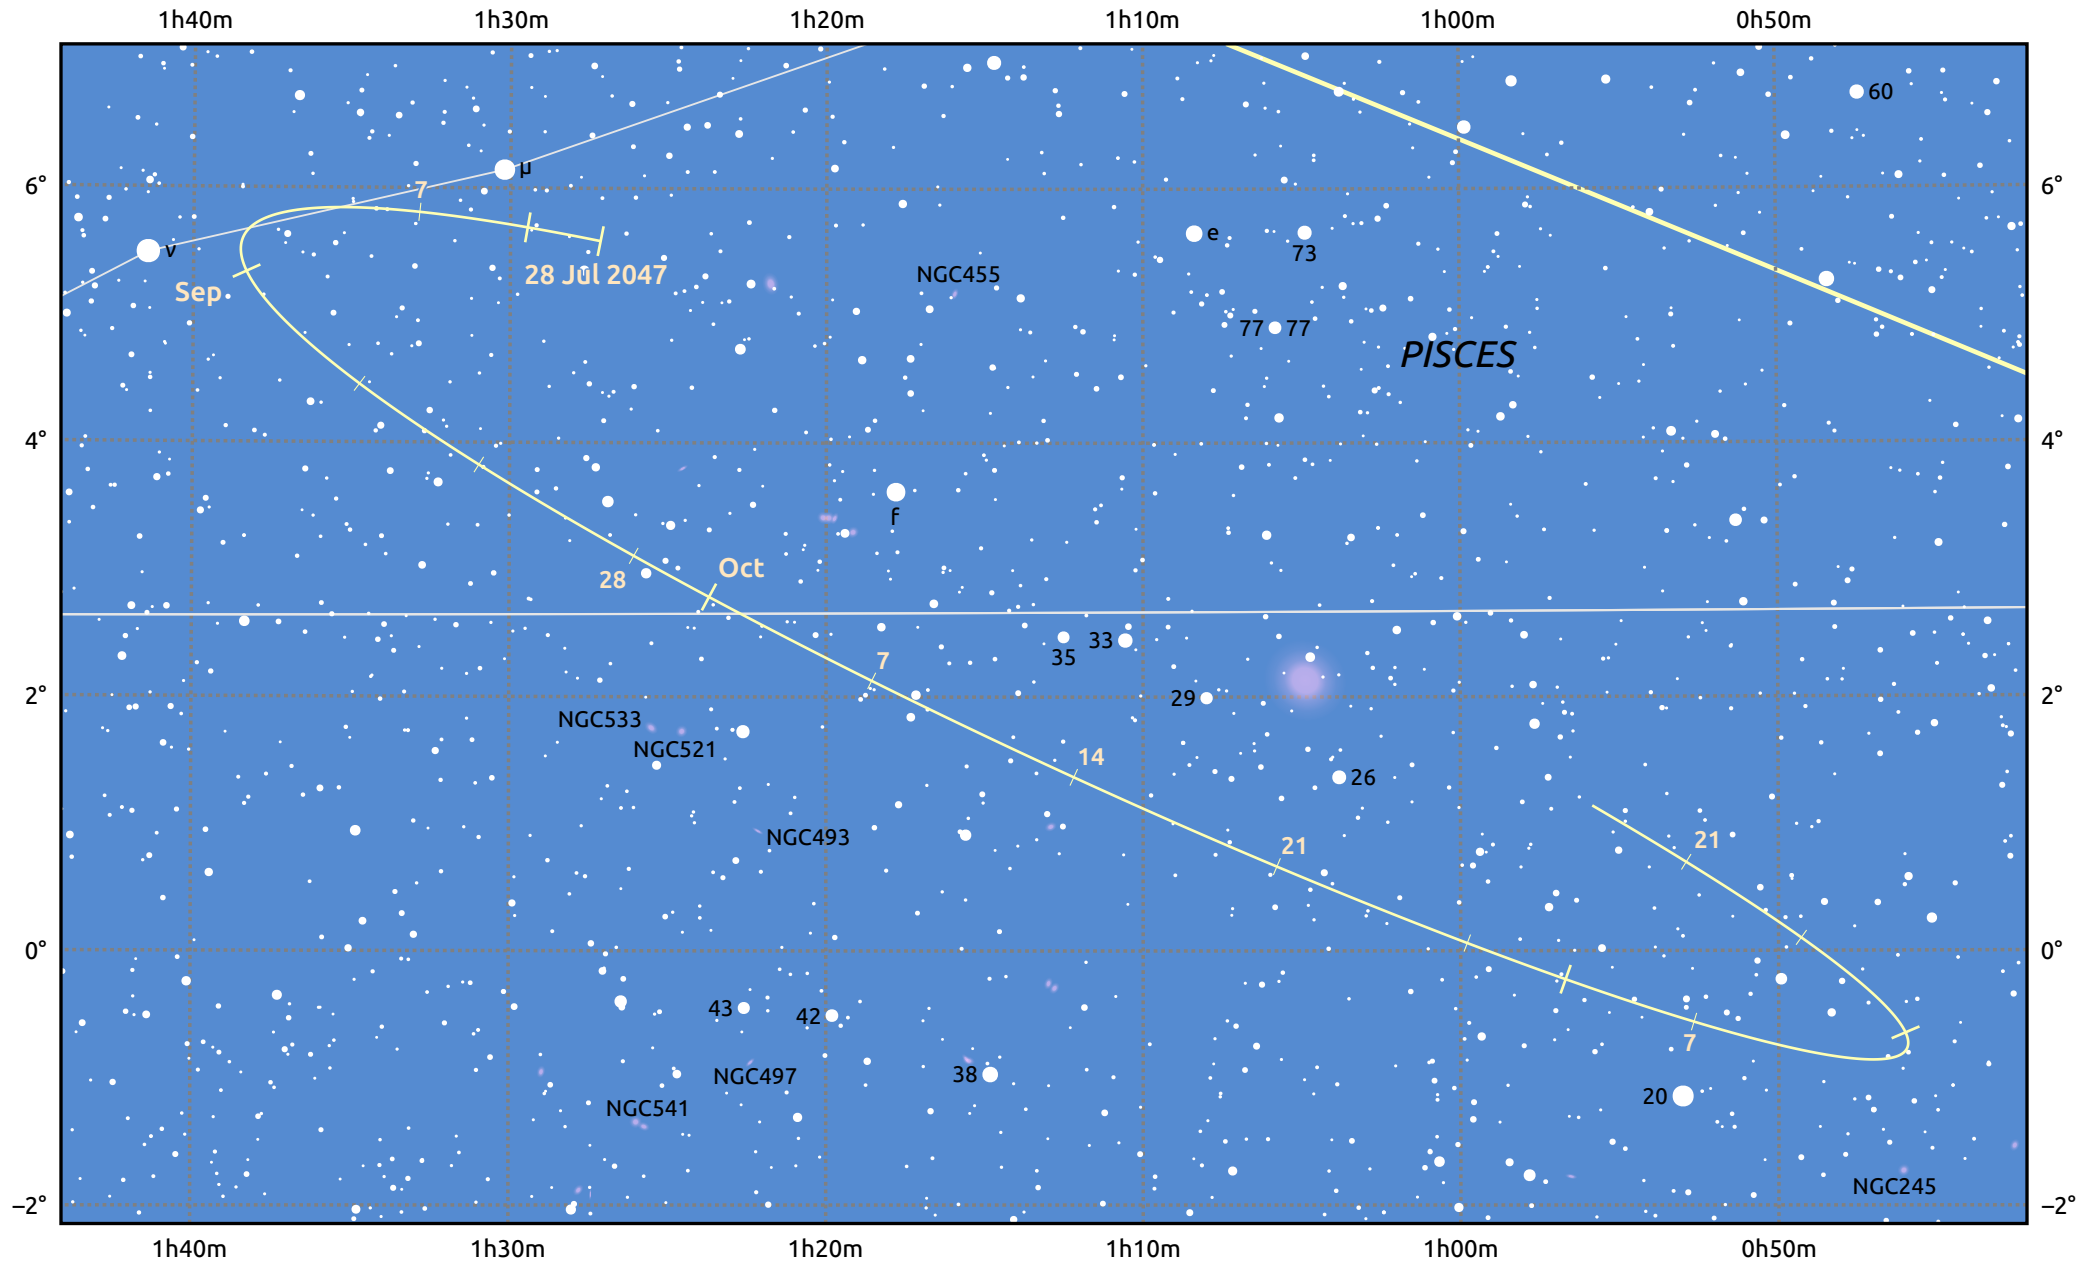

# The path of Asteroid 44 Nysa around opposition on 11 Oct 2047

© Dominic Ford 2011–2025. Date markers placed at midnight UTC. Downloaded from <https://in-the-sky.org>

Magnitude scale: · 11.0 · 10.0 · 9.0 · 8.0 · 7.0 · 6.0 ● 5.0 ● 4.0

— Ecliptic Plane

Galaxy Bright nebula Open cluster Globular cluster Planetary nebula

Date	Mag	Phase
2047 Aug 1	11.4	96%
2047 Sep 1	10.8	98%
2047 Sep 12	10.5	99%
2047 Oct 1	9.9	100%
2047 Nov 1	10.1	99%
2047 Dec 1	10.7	97%