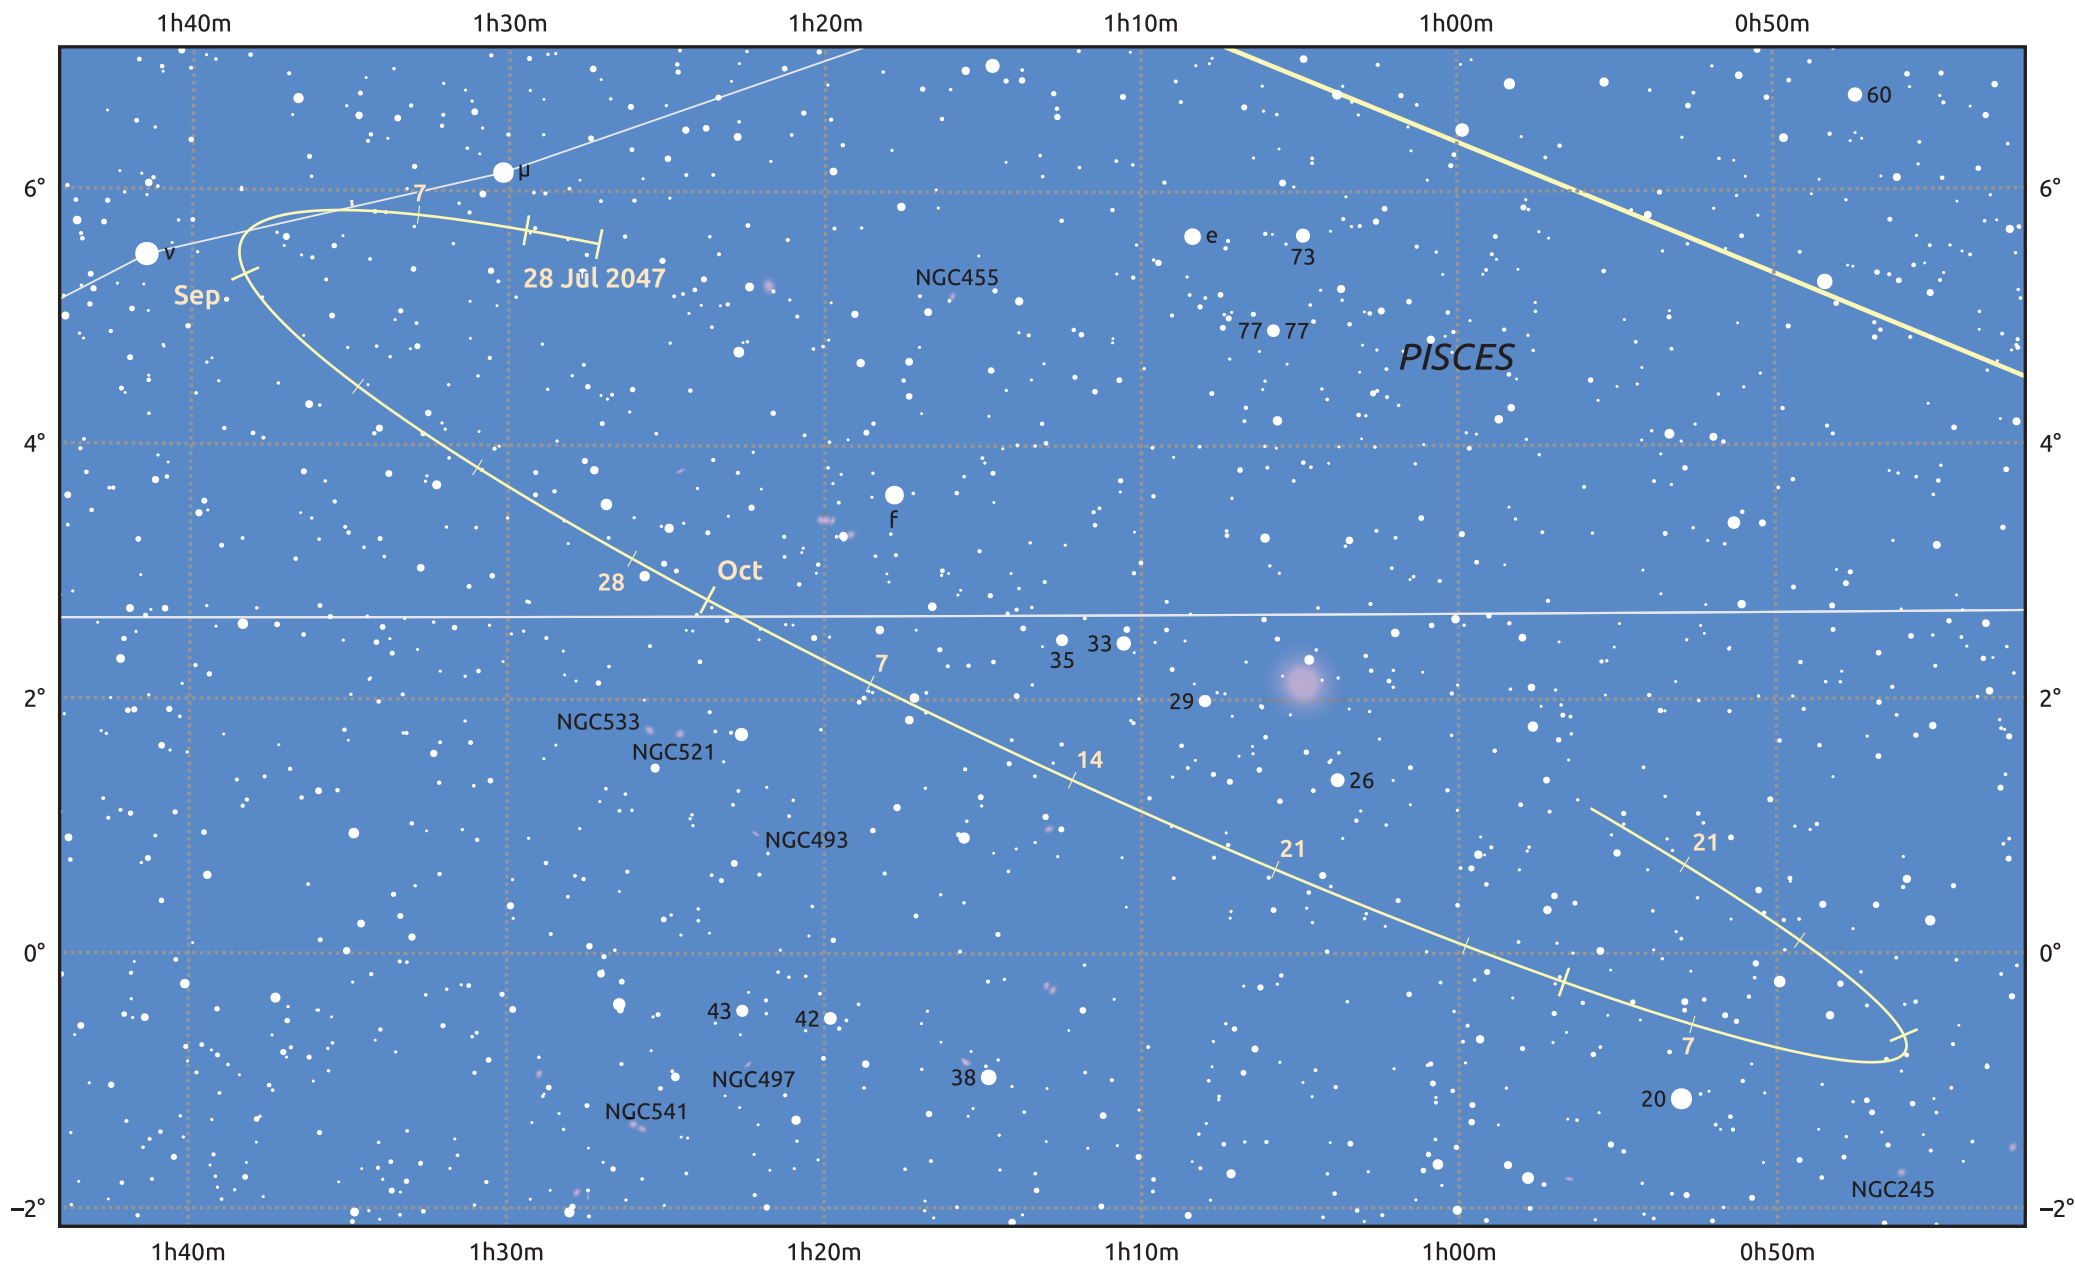

The path of Asteroid 44 Nysa around opposition on 11 Oct 2047

© Dominic Ford 2011–2025. Date markers placed at midnight UTC. Downloaded from <https://in-the-sky.org>

Magnitude scale: • 11.0 • 10.0 • 9.0 • 8.0 • 7.0 • 6.0 • 5.0 • 4.0

— Ecliptic Plane

Galaxy Bright nebula Open cluster Globular cluster Planetary nebula

Date	Mag	Phase
2047 Aug 1	11.4	96%
2047 Sep 1	10.8	98%
2047 Sep 12	10.5	99%
2047 Oct 1	9.9	100%
2047 Nov 1	10.1	99%
2047 Dec 1	10.7	97%