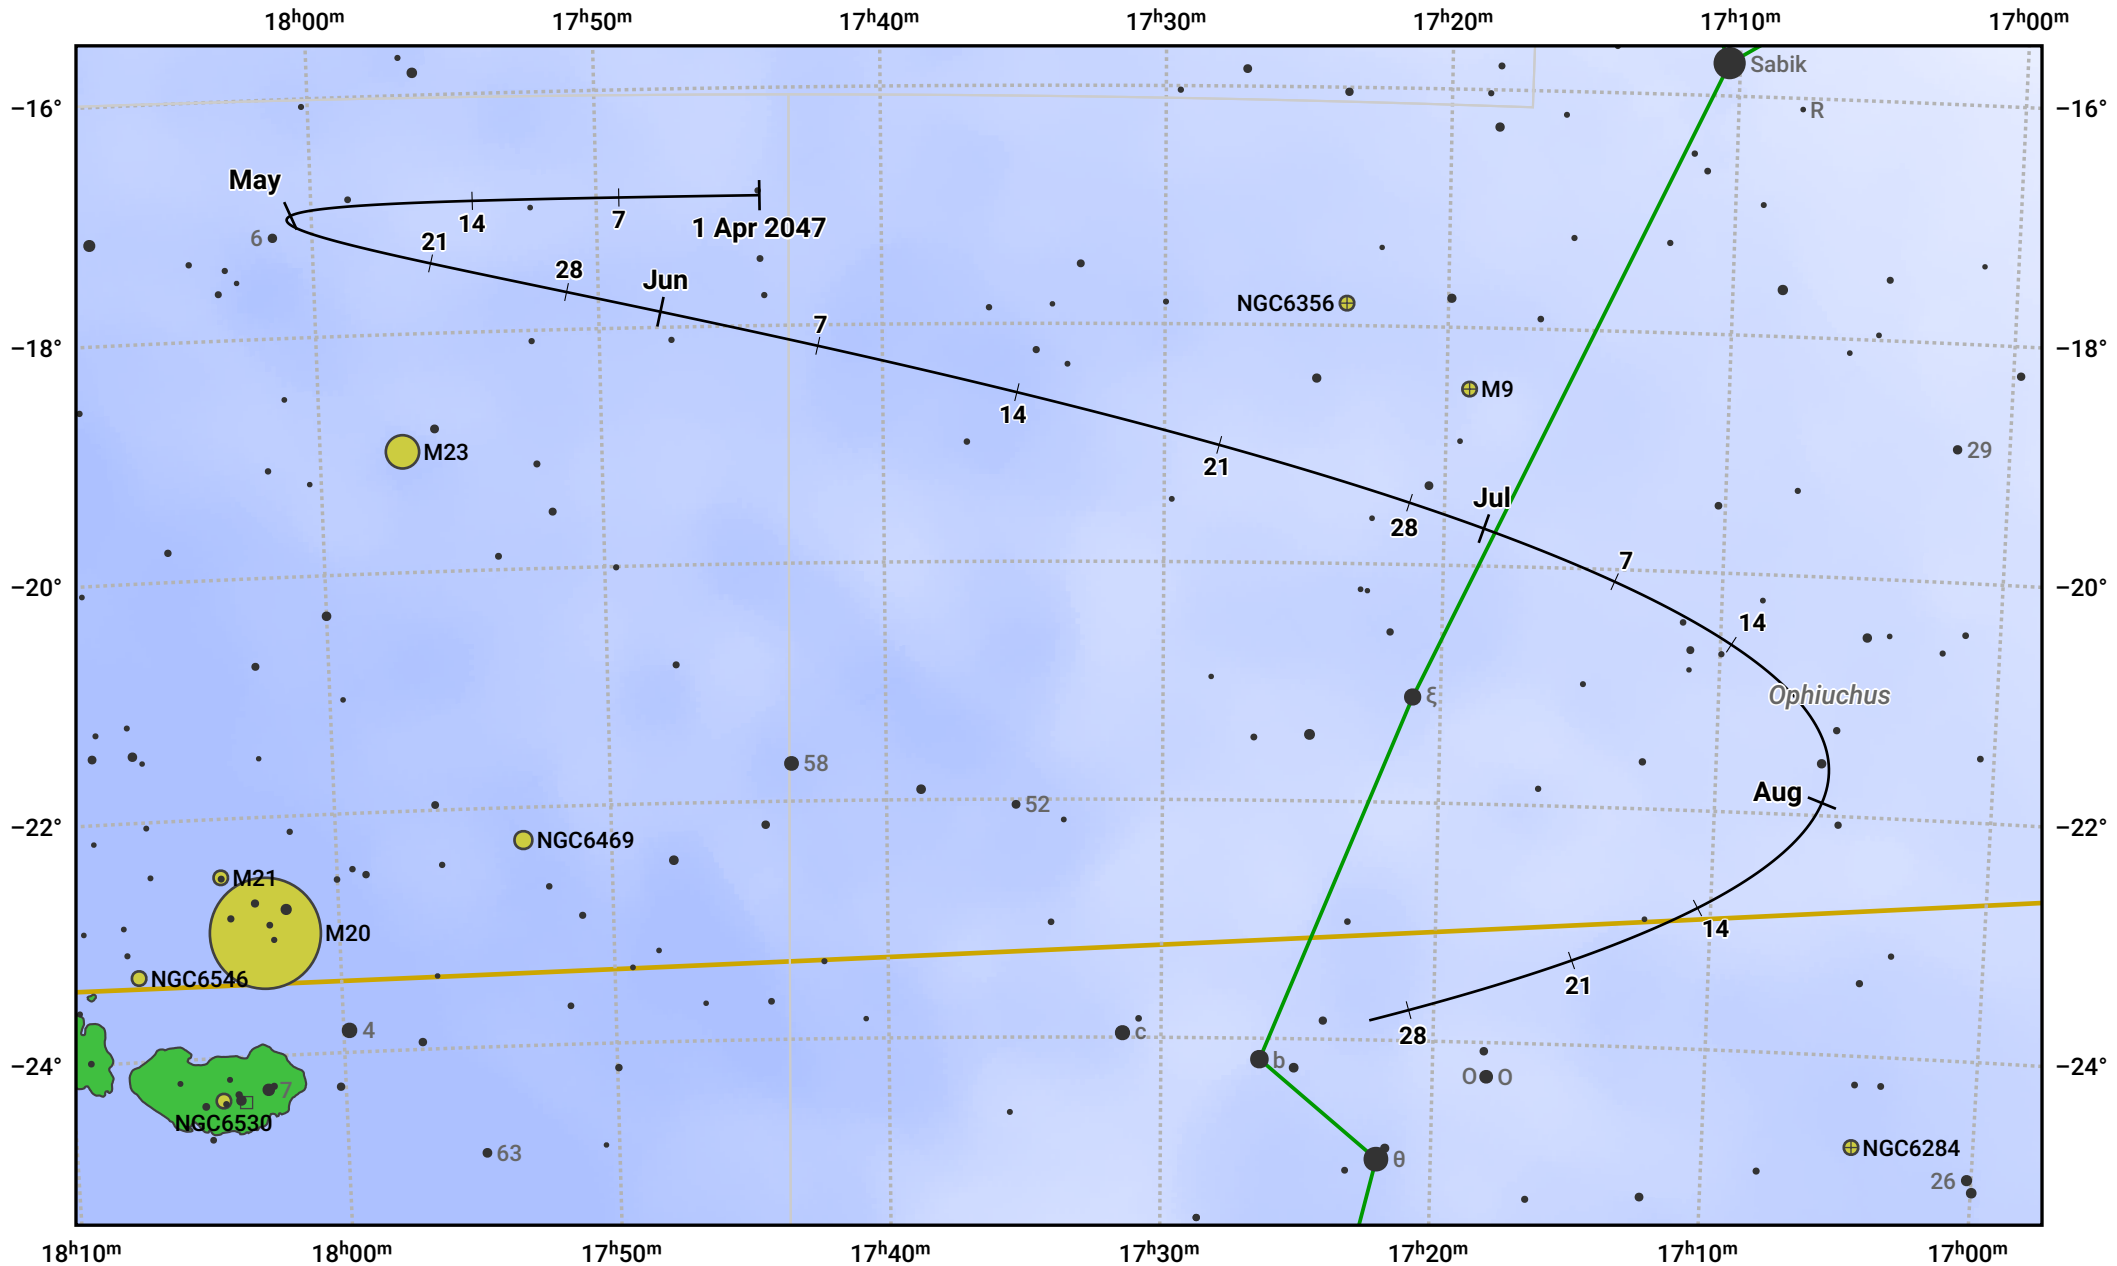

The path of Asteroid 4 Vesta around opposition on 15 Jun 2047

© Dominic Ford 2011–2024. Date markers placed at midnight UTC. Downloaded from <https://in-the-sky.org>

Magnitude scale: 8.0 7.0 6.0 5.0 4.0 3.0 2.0

Ecliptic Plane

Galaxy Bright nebula Open cluster Globular cluster

Date	Mag	Phase
2047 Apr 1	7.2	95%
2047 May 1	6.6	97%
2047 May 17	6.2	98%
2047 Jun 1	5.8	99%
2047 Jul 1	5.8	99%
2047 Aug 1	6.7	97%
2047 Aug 27	7.2	95%