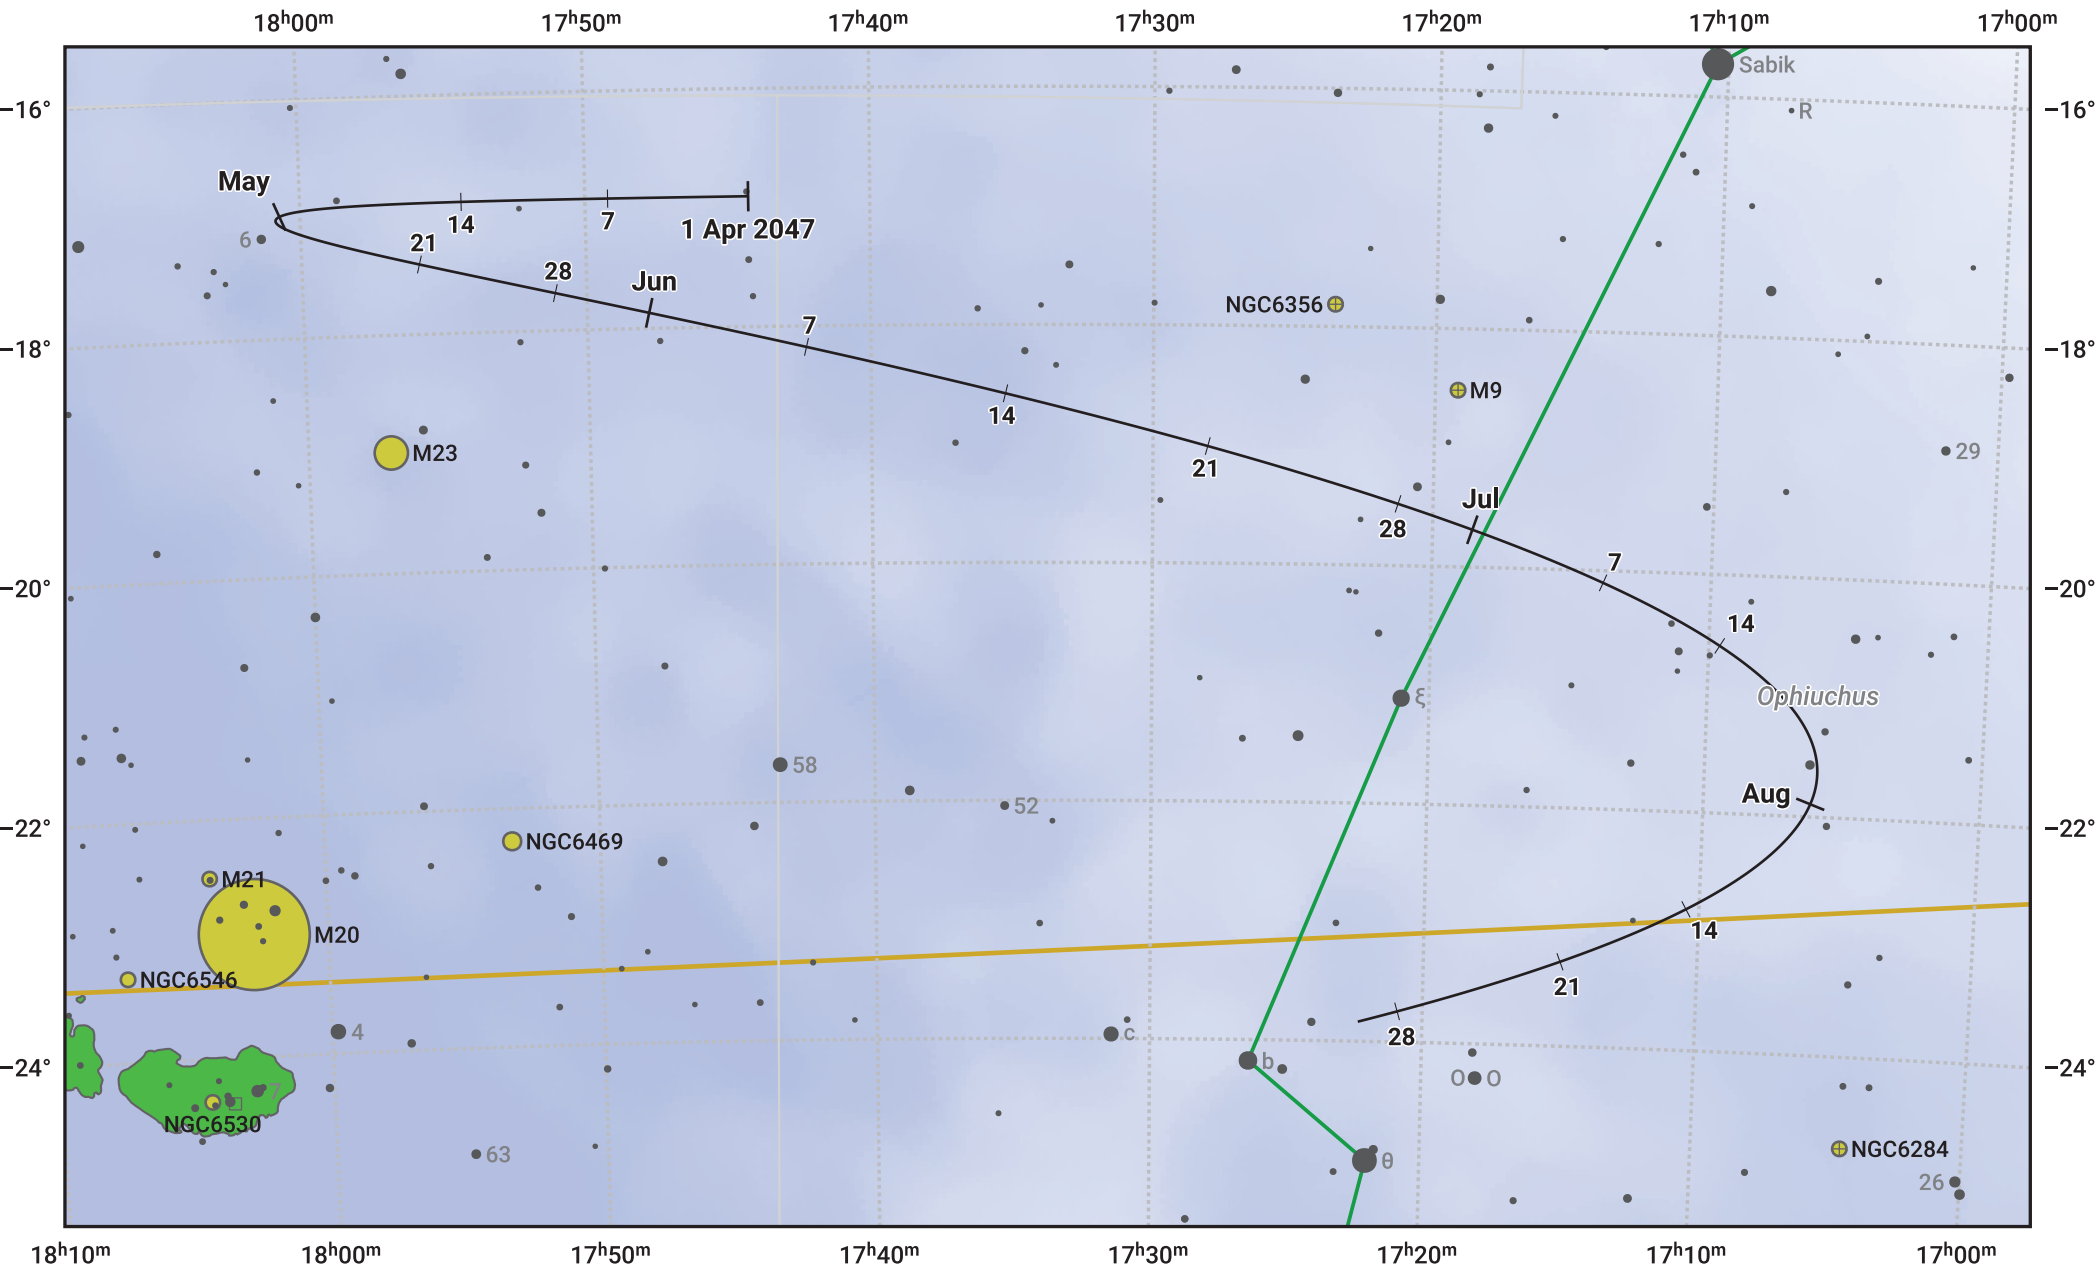

The path of Asteroid 4 Vesta around opposition on 15 Jun 2047

© Dominic Ford 2011–2024. Date markers placed at midnight UTC. Downloaded from <https://in-the-sky.org>

Magnitude scale: ● 8.0 ● 7.0 ● 6.0 ● 5.0 ● 4.0 ● 3.0 ● 2.0

— Ecliptic Plane

● Galaxy ● Bright nebula ● Open cluster ● Globular cluster

Date	Mag	Phase
2047 Apr 1	7.2	95%
2047 May 1	6.6	97%
2047 May 17	6.2	98%
2047 Jun 1	5.8	99%
2047 Jul 1	5.8	99%
2047 Aug 1	6.7	97%
2047 Aug 27	7.2	95%