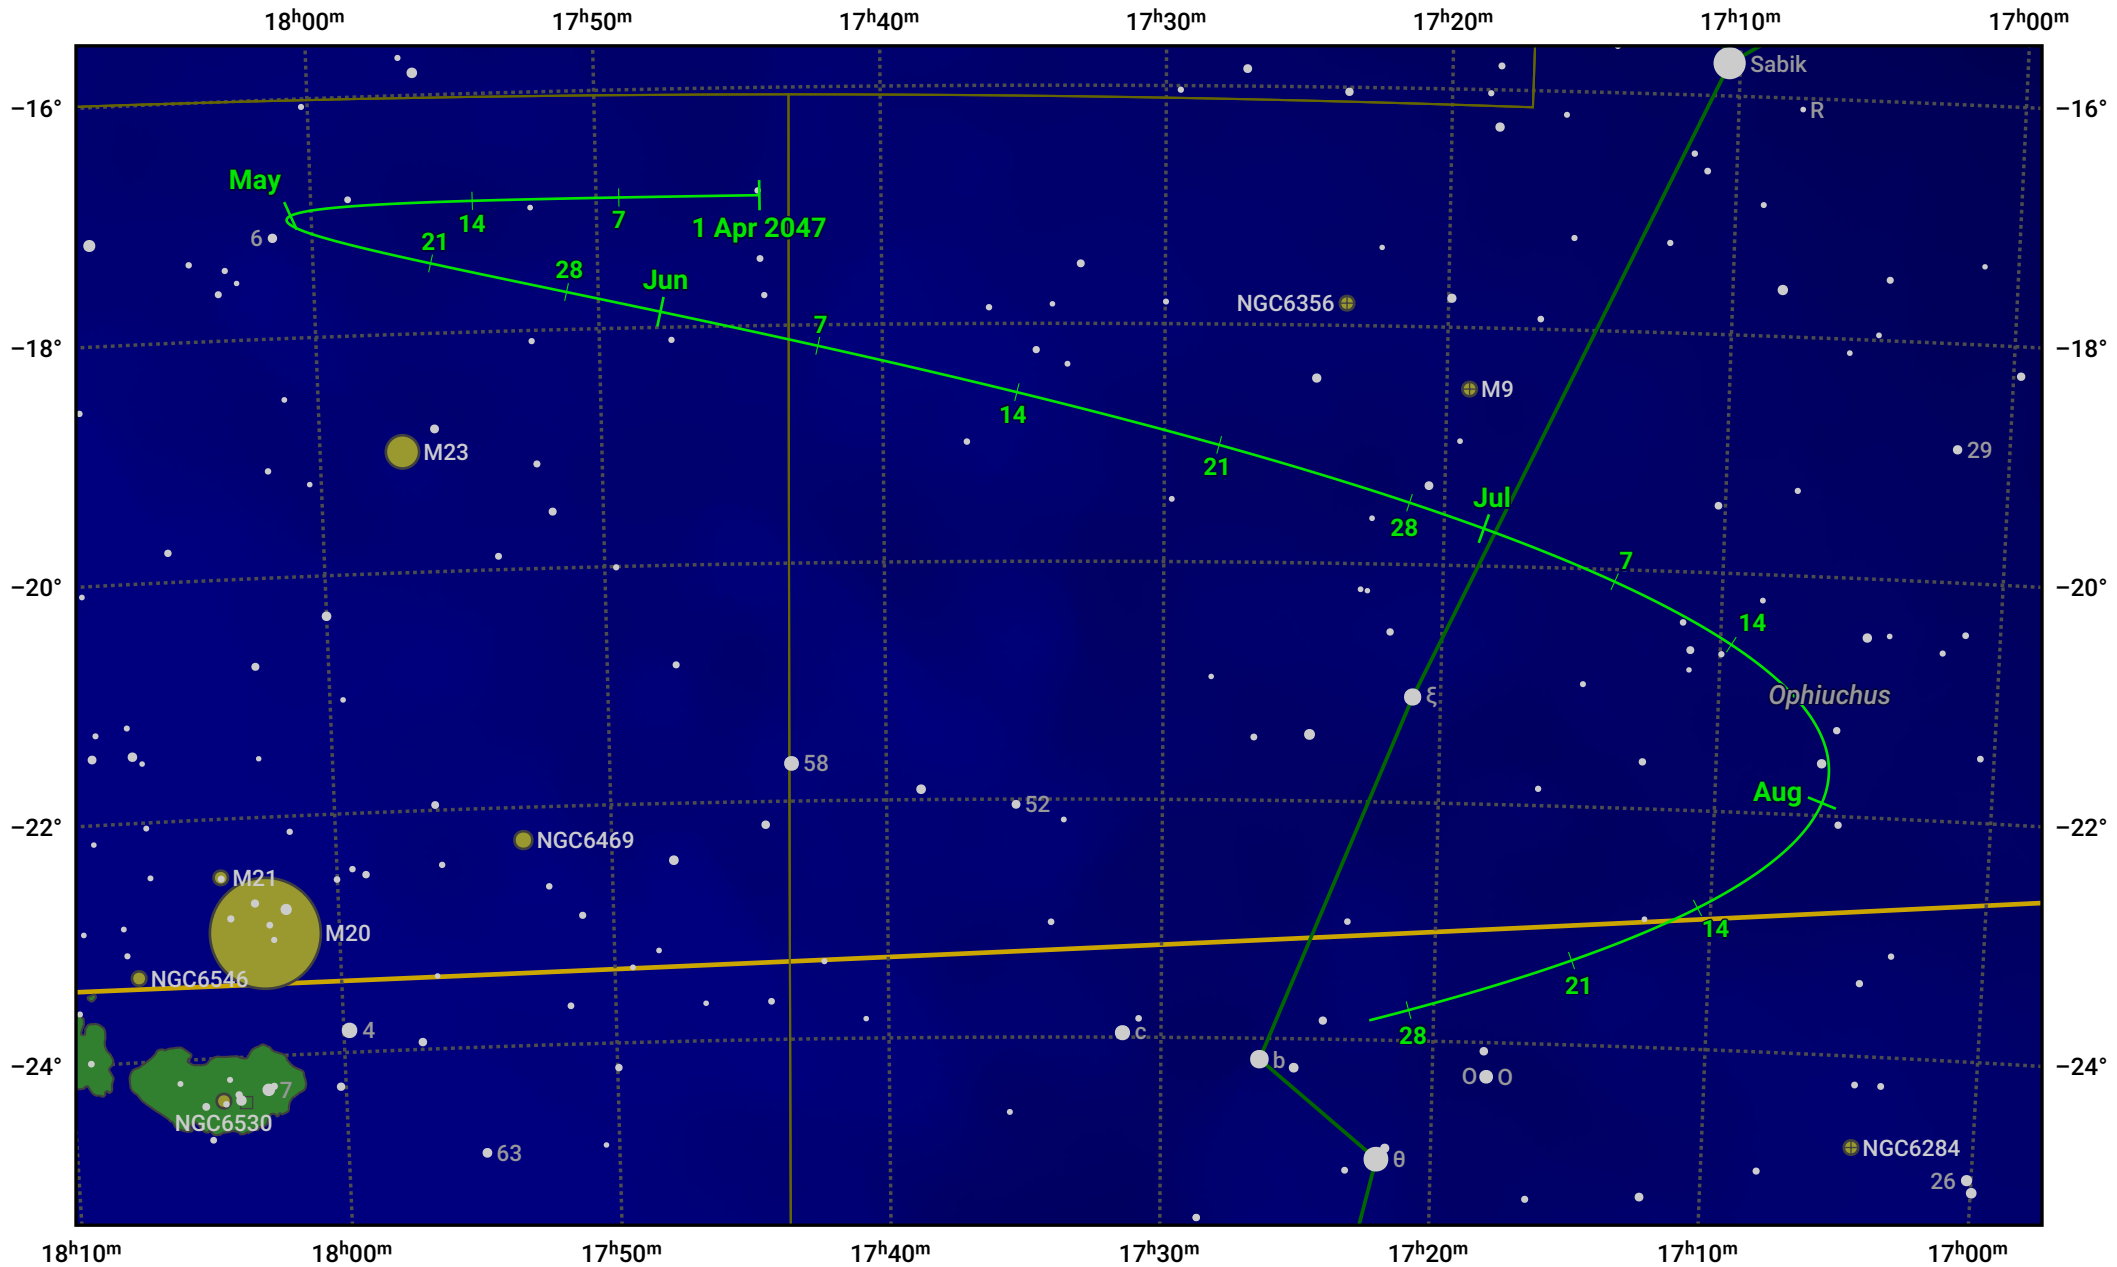

The path of Asteroid 4 Vesta around opposition on 15 Jun 2047

© Dominic Ford 2011–2024. Date markers placed at midnight UTC. Downloaded from <https://in-the-sky.org>

Magnitude scale: • 8.0 • 7.0 • 6.0 • 5.0 • 4.0 • 3.0 • 2.0

— Ecliptic Plane

Galaxy Bright nebula Open cluster Globular cluster

Date	Mag	Phase
2047 Apr 1	7.2	95%
2047 May 1	6.6	97%
2047 May 17	6.2	98%
2047 Jun 1	5.8	99%
2047 Jul 1	5.8	99%
2047 Aug 1	6.7	97%
2047 Aug 27	7.2	95%