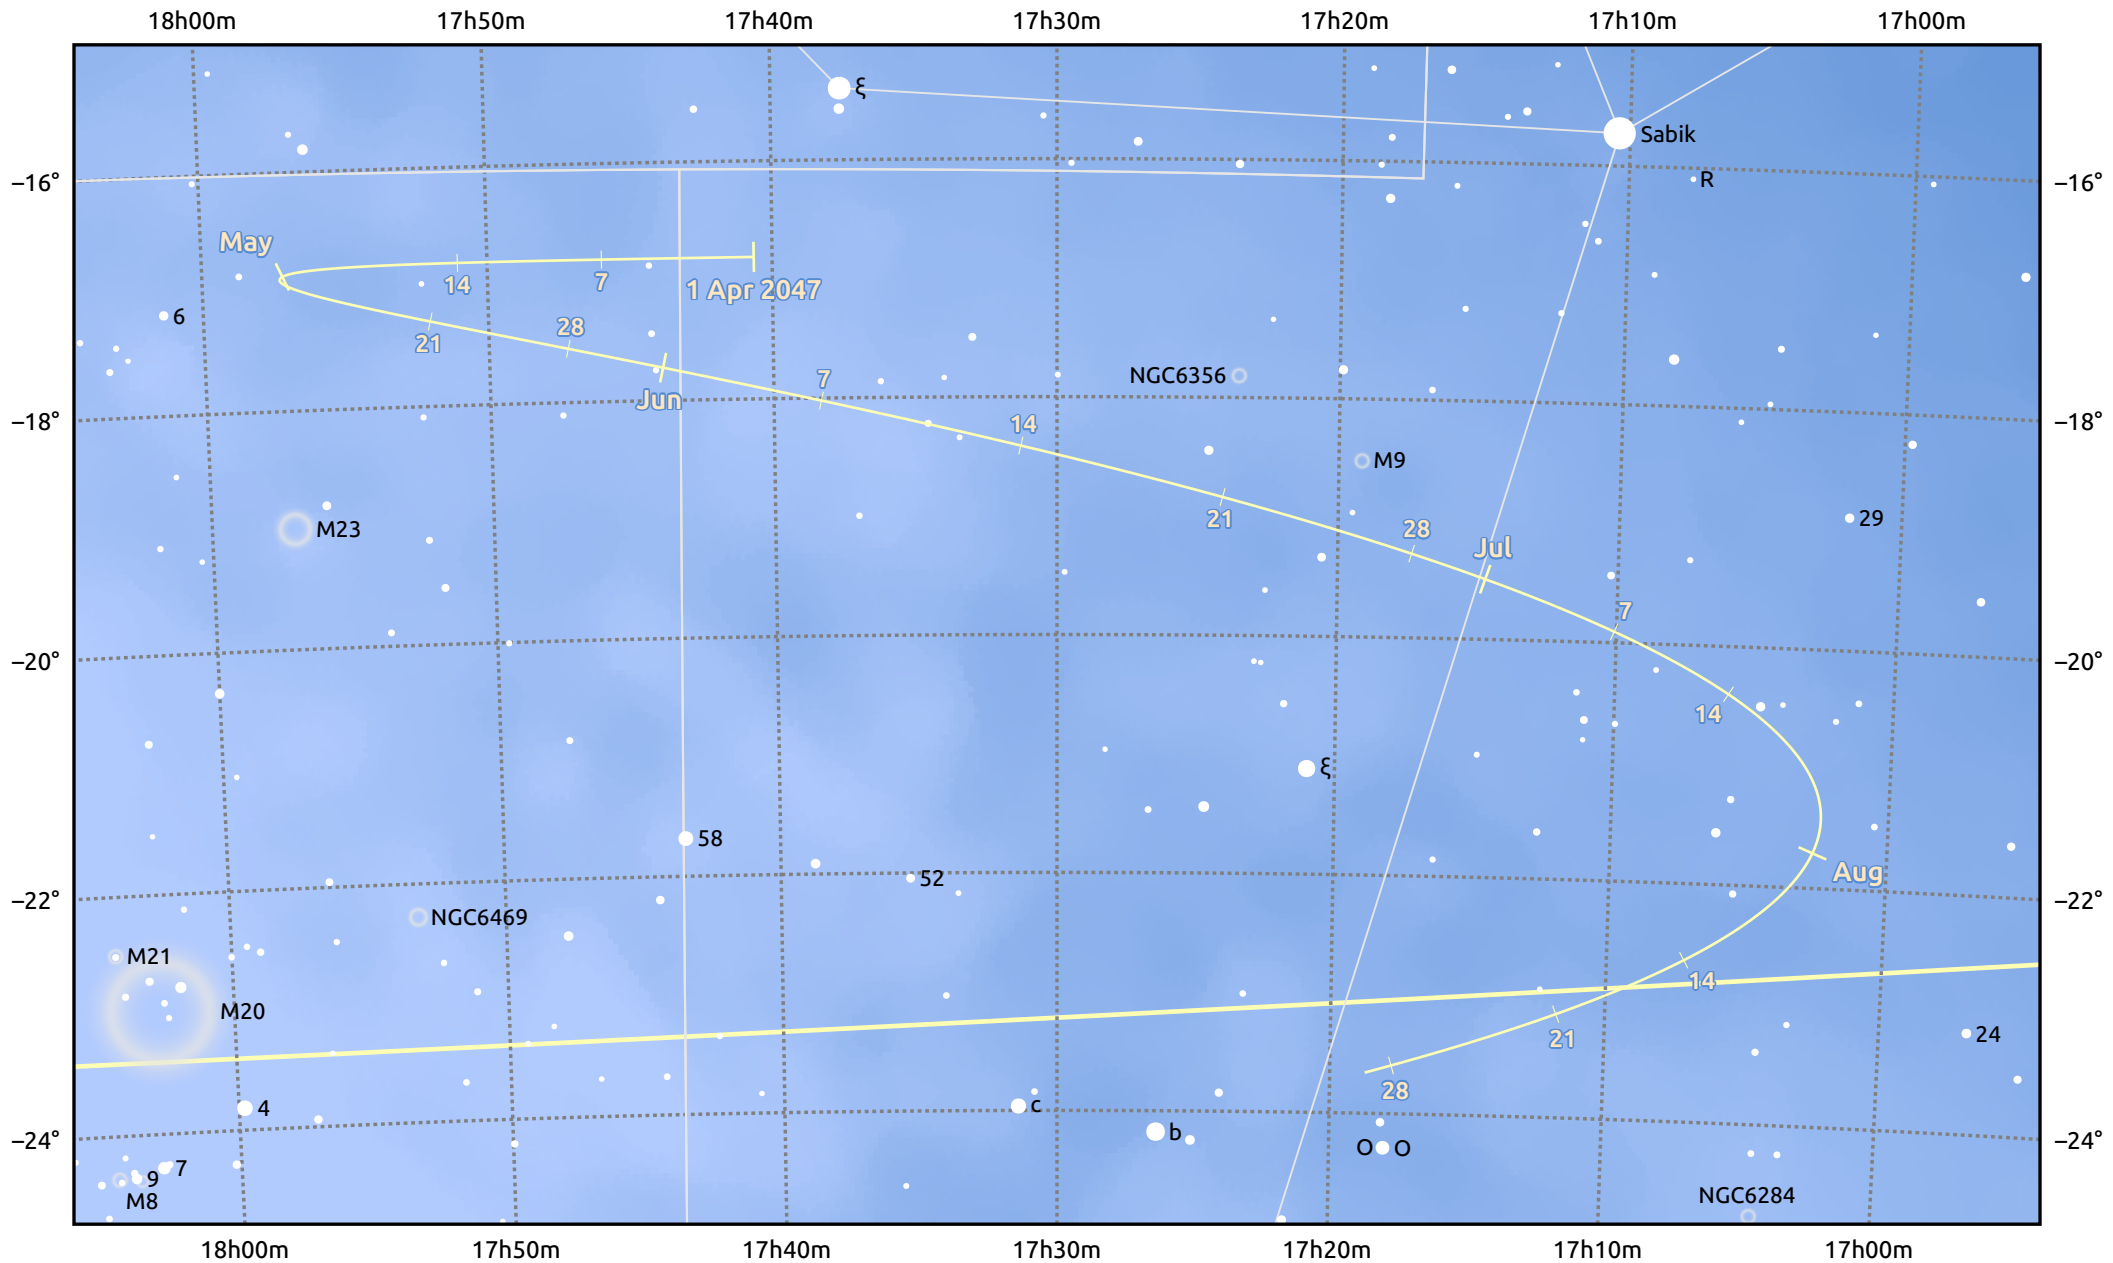

The path of Asteroid 4 Vesta around opposition on 15 Jun 2047

© Dominic Ford 2011–2025. Date markers placed at midnight UTC. Downloaded from <https://in-the-sky.org>

Magnitude scale: • 8.0 • 7.0 • 6.0 • 5.0 • 4.0 • 3.0 • 2.0

— Ecliptic Plane

Galaxy Bright nebula Open cluster Globular cluster Planetary nebula

| Date | Mag | Phase |
|-------------|-----|-------|
| 2047 Apr 1 | 7.2 | 95% |
| 2047 May 1 | 6.6 | 97% |
| 2047 May 17 | 6.2 | 98% |
| 2047 Jun 1 | 5.8 | 100% |
| 2047 Jul 1 | 5.9 | 99% |
| 2047 Aug 1 | 6.7 | 97% |
| 2047 Aug 27 | 7.2 | 95% |