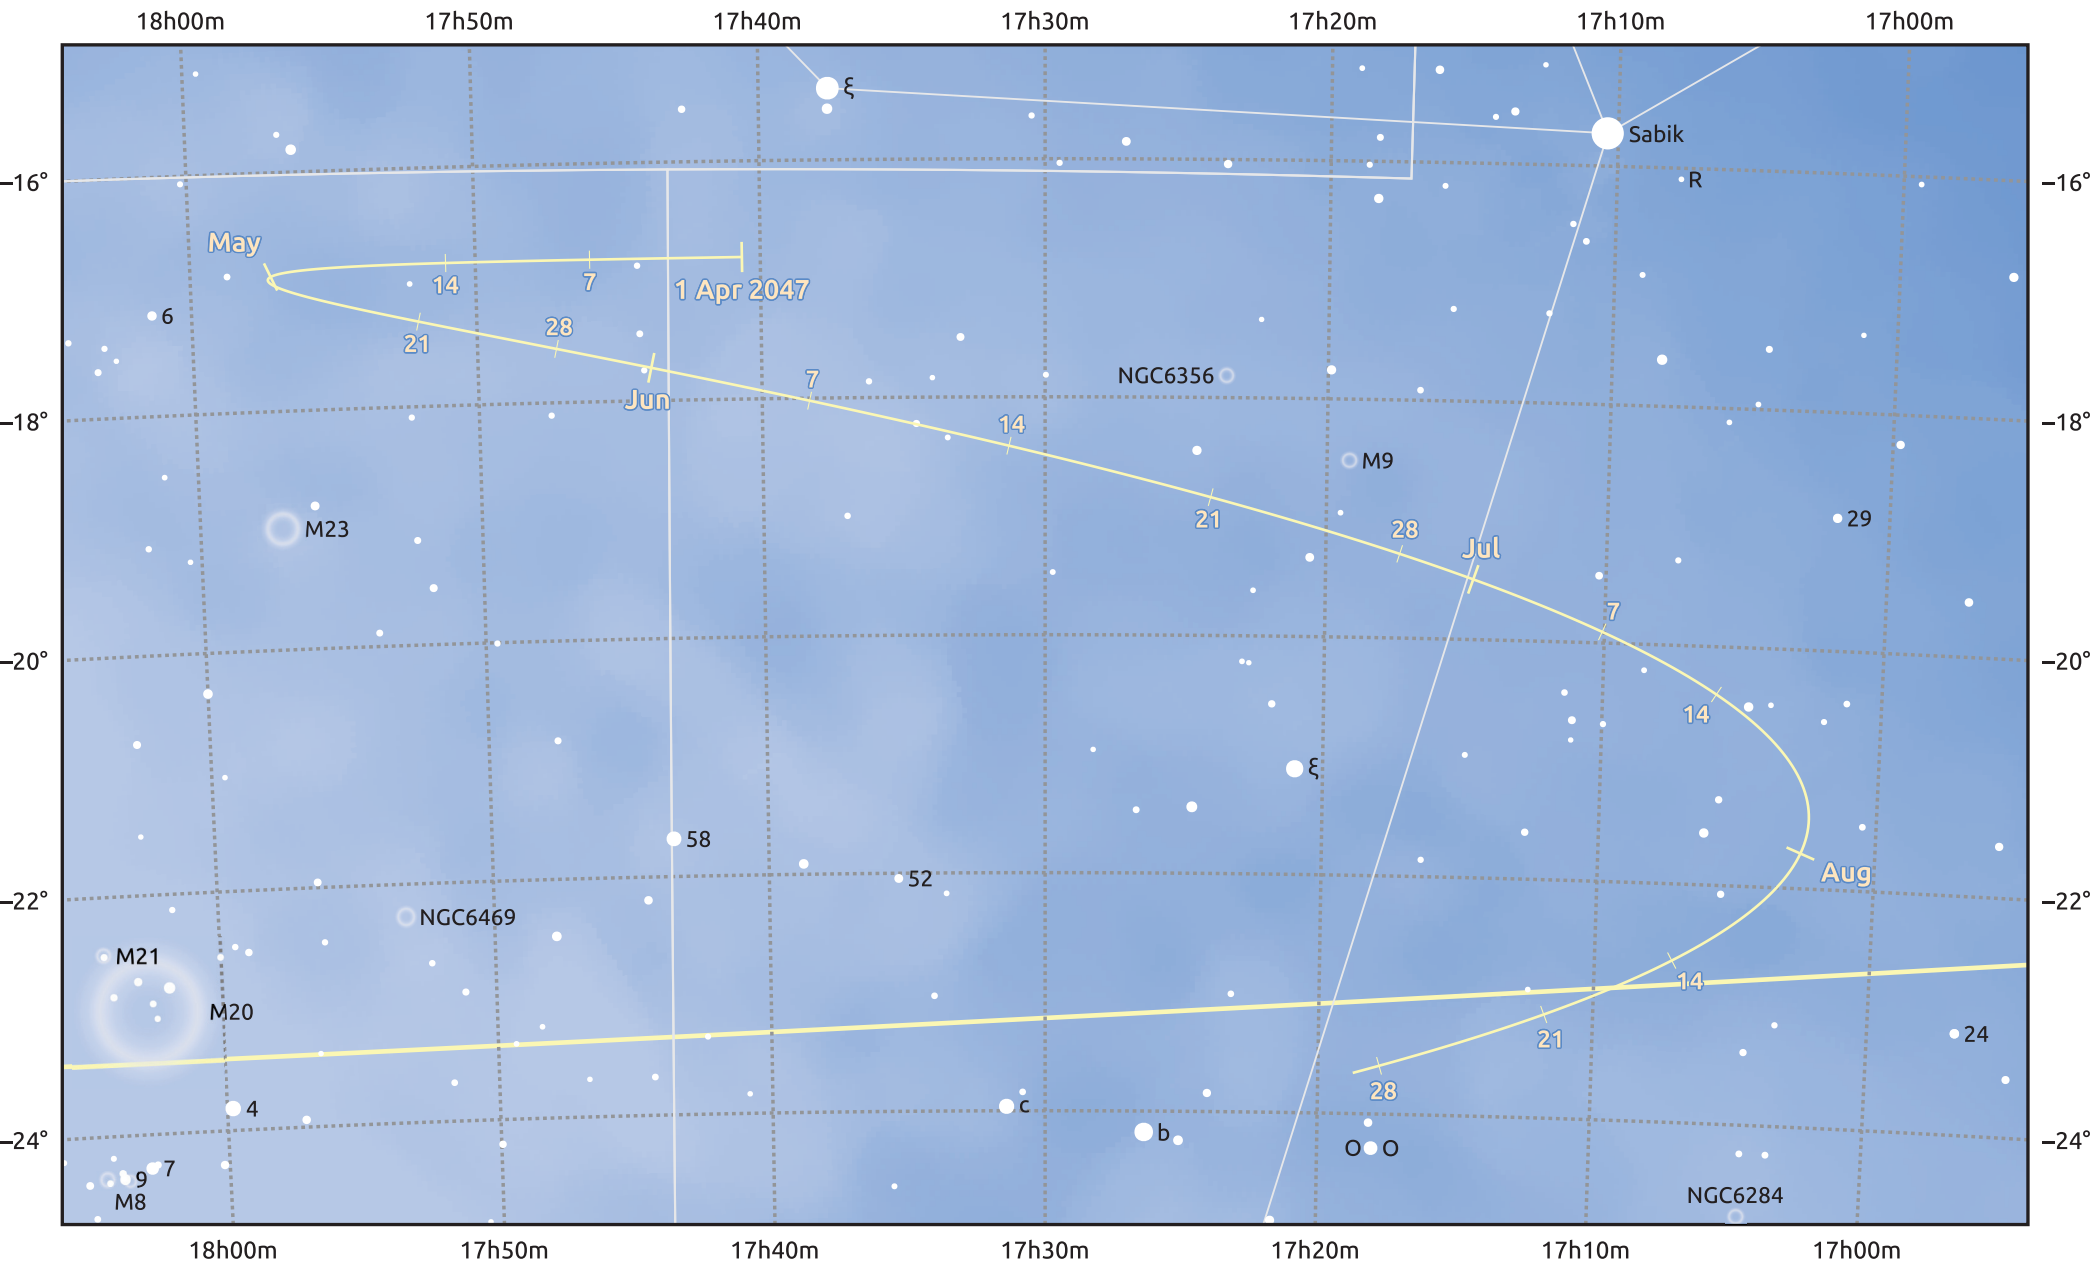

# The path of Asteroid 4 Vesta around opposition on 15 Jun 2047

© Dominic Ford 2011–2025. Date markers placed at midnight UTC. Downloaded from <https://in-the-sky.org>

Magnitude scale: • 8.0 • 7.0 • 6.0 • 5.0 • 4.0 • 3.0 • 2.0

— Ecliptic Plane

Galaxy Bright nebula Open cluster Globular cluster Planetary nebula

Date	Mag	Phase
2047 Apr 1	7.2	95%
2047 May 1	6.6	97%
2047 May 17	6.2	98%
2047 Jun 1	5.8	100%
2047 Jul 1	5.9	99%
2047 Aug 1	6.7	97%
2047 Aug 27	7.2	95%