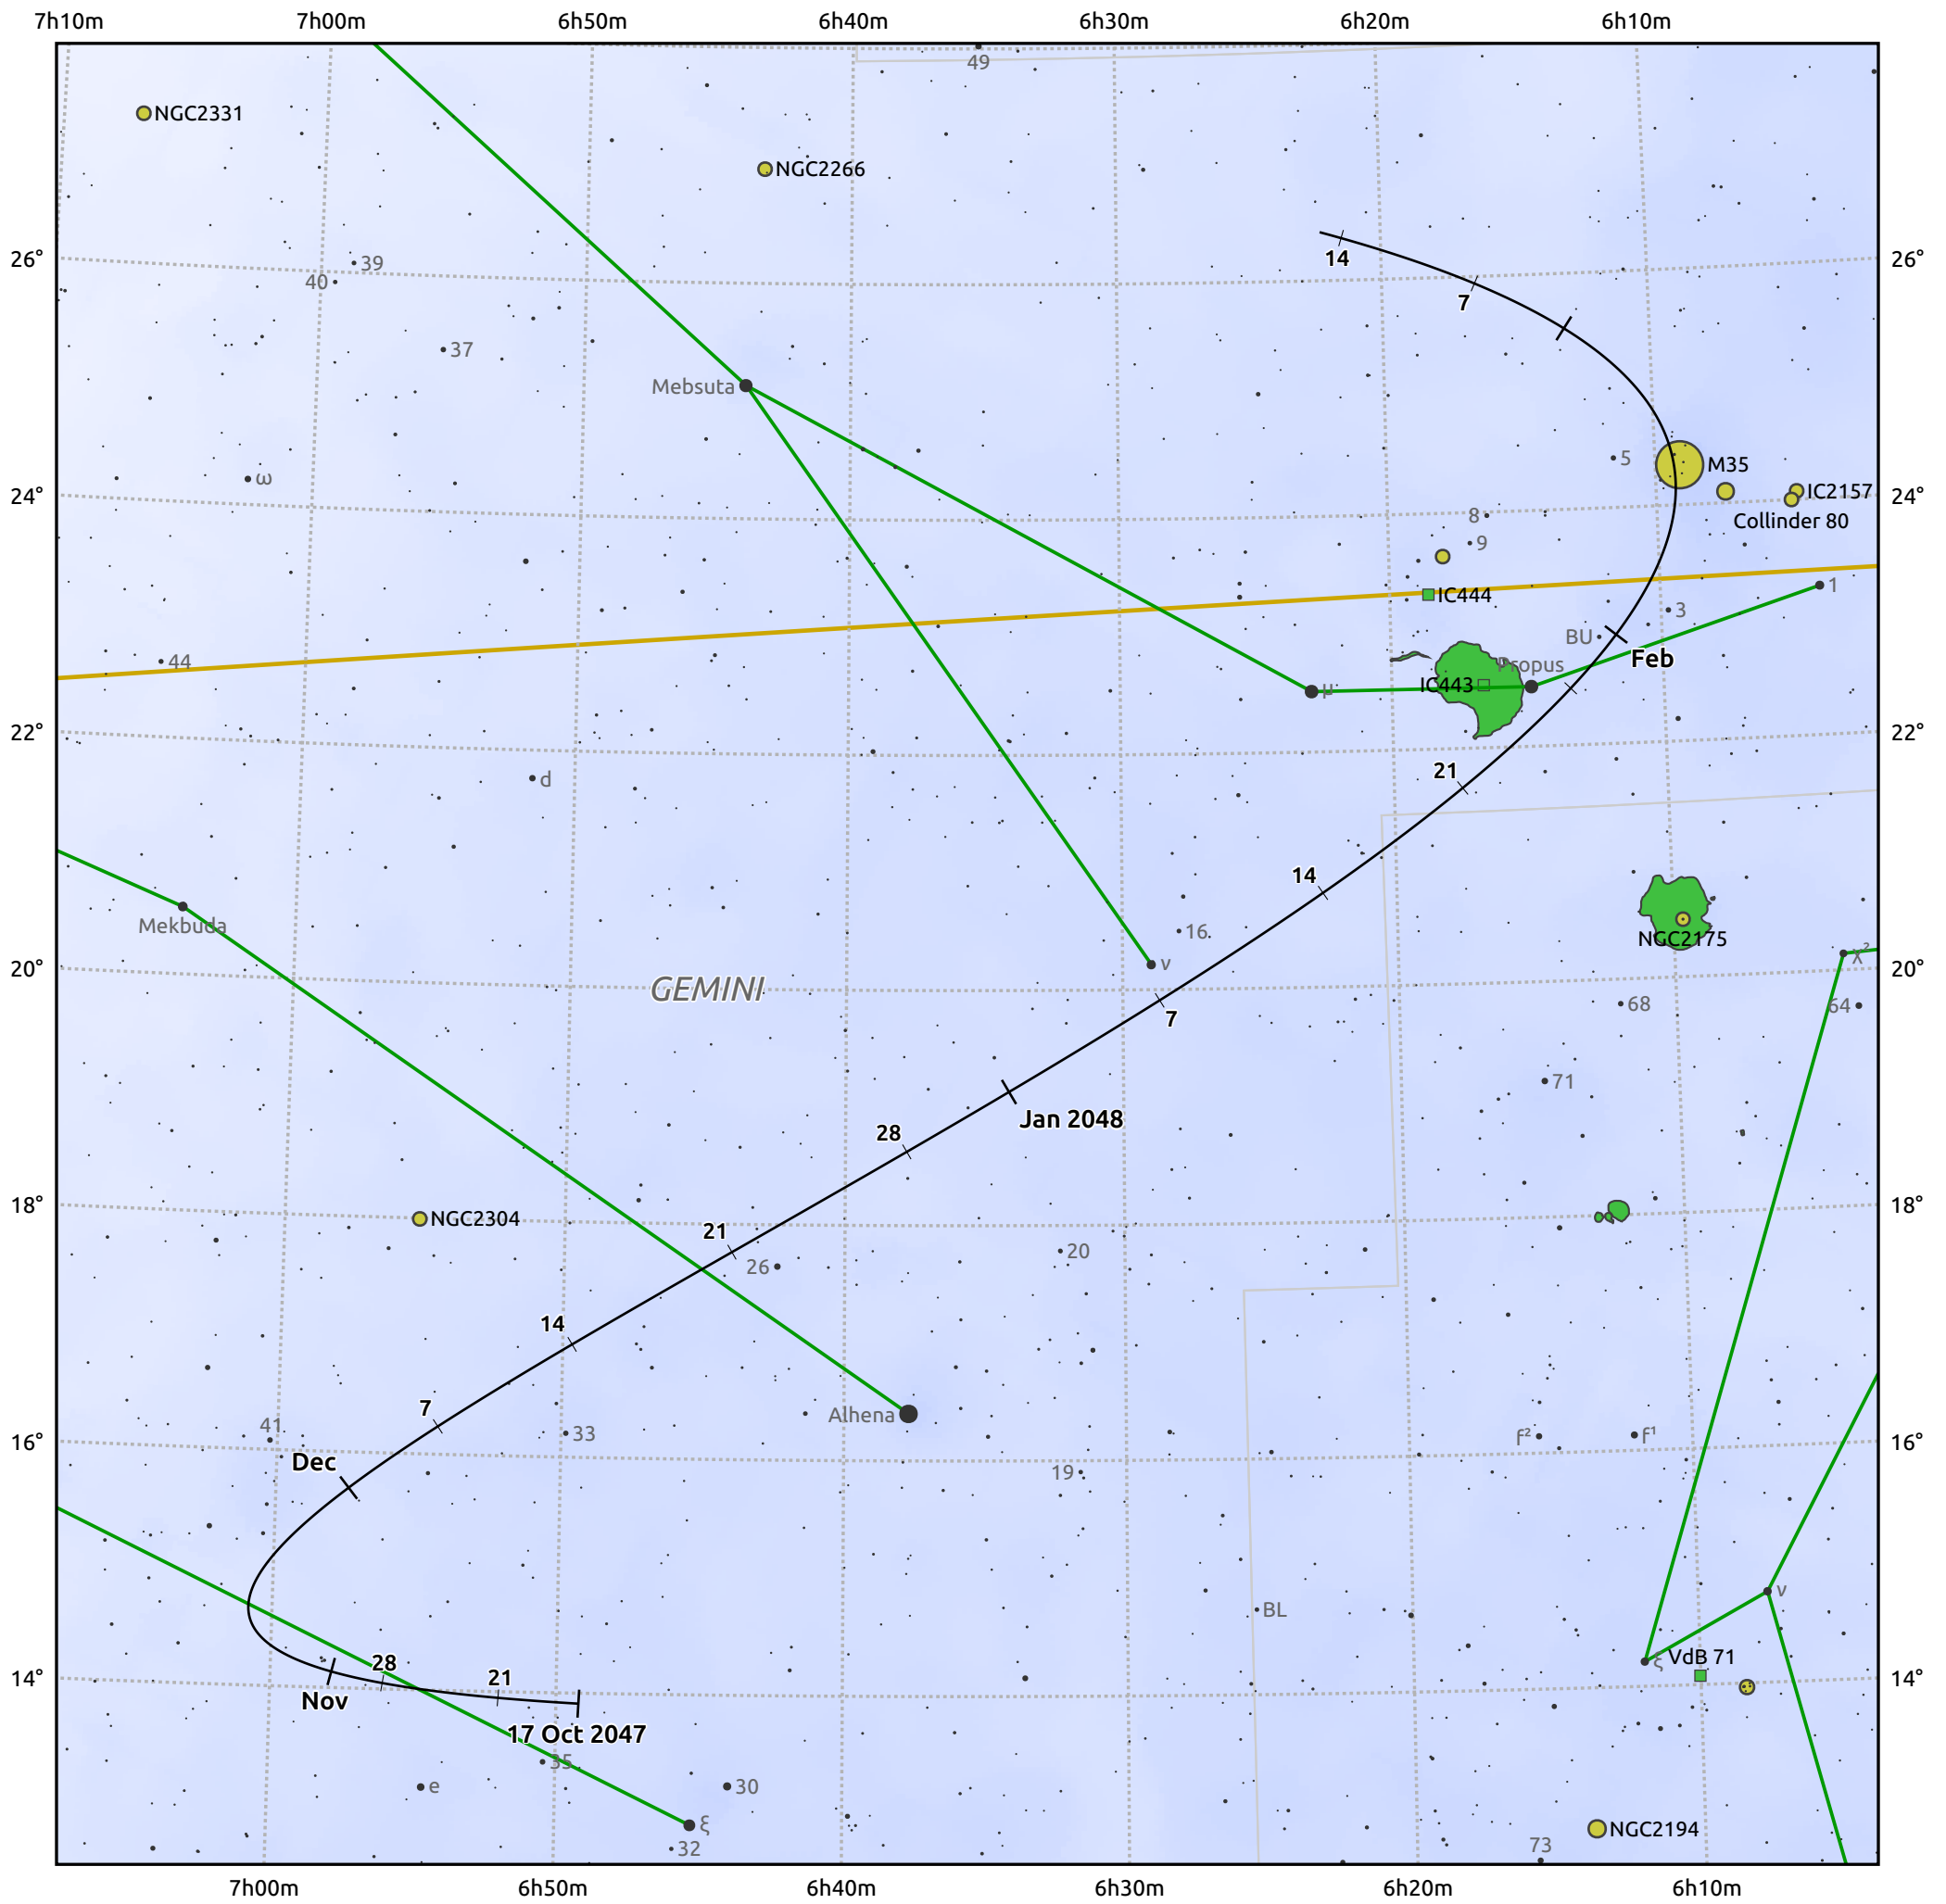

The path of Asteroid 511 Davida around opposition on 31 Dec 2047

© Dominic Ford 2011–2024. Date markers placed at midnight UTC. Downloaded from <https://in-the-sky.org>

Magnitude scale: 9.0 8.0 7.0 6.0 5.0 4.0 3.0 2.0 1.0

— Ecliptic Plane

Galaxy Bright nebula Open cluster Globular cluster Planetary nebula

Date	Mag
2047 Nov 1	11.0
2047 Dec 1	10.4
2047 Dec 8	10.2
2048 Jan 1	9.7
2048 Feb 1	10.5
2048 Mar 1	11.1
2048 Mar 8	11.2