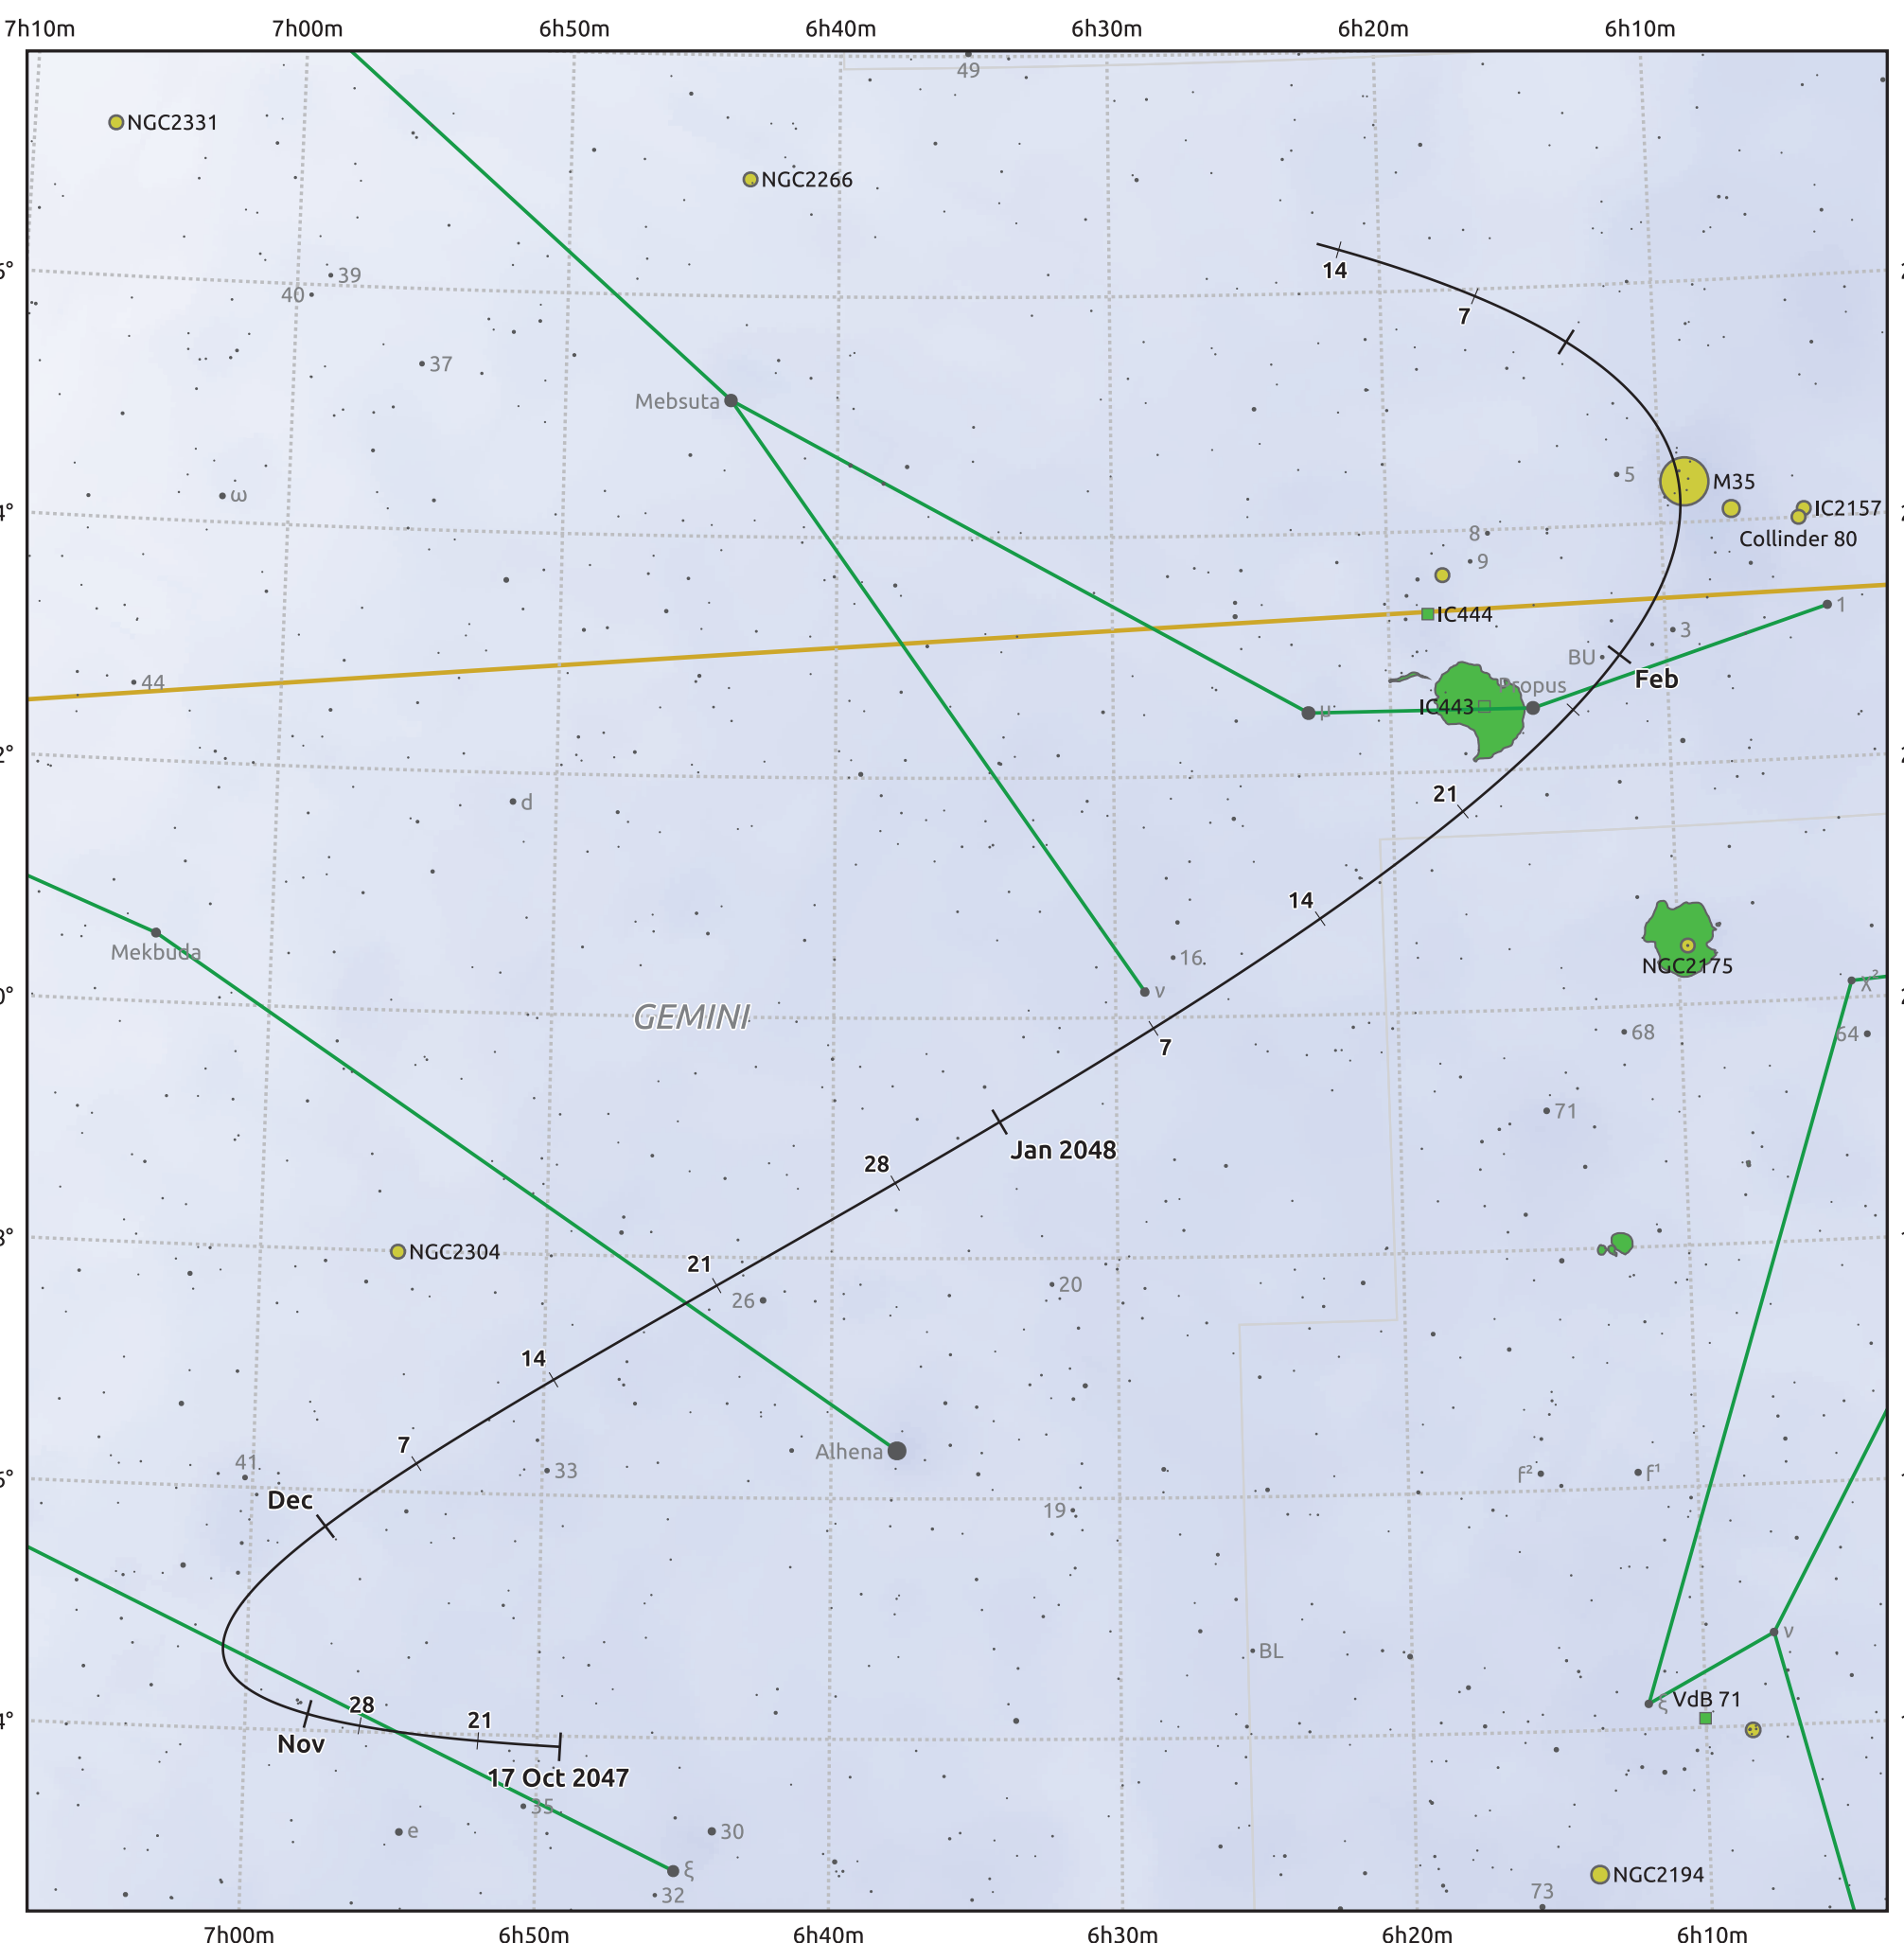

The path of Asteroid 511 Davida around opposition on 31 Dec 2047

© Dominic Ford 2011–2025. Date markers placed at midnight UTC. Downloaded from <https://in-the-sky.org>

Magnitude scale: 9.0 8.0 7.0 6.0 5.0 4.0 3.0 2.0 1.0

— Ecliptic Plane

Galaxy Bright nebula Open cluster Globular cluster Planetary nebula

| Date | Mag |
|------------|------|
| 2047 Nov 1 | 11.0 |
| 2047 Dec 1 | 10.4 |
| 2047 Dec 8 | 10.2 |
| 2048 Jan 1 | 9.7 |
| 2048 Feb 1 | 10.5 |
| 2048 Mar 1 | 11.1 |
| 2048 Mar 8 | 11.2 |