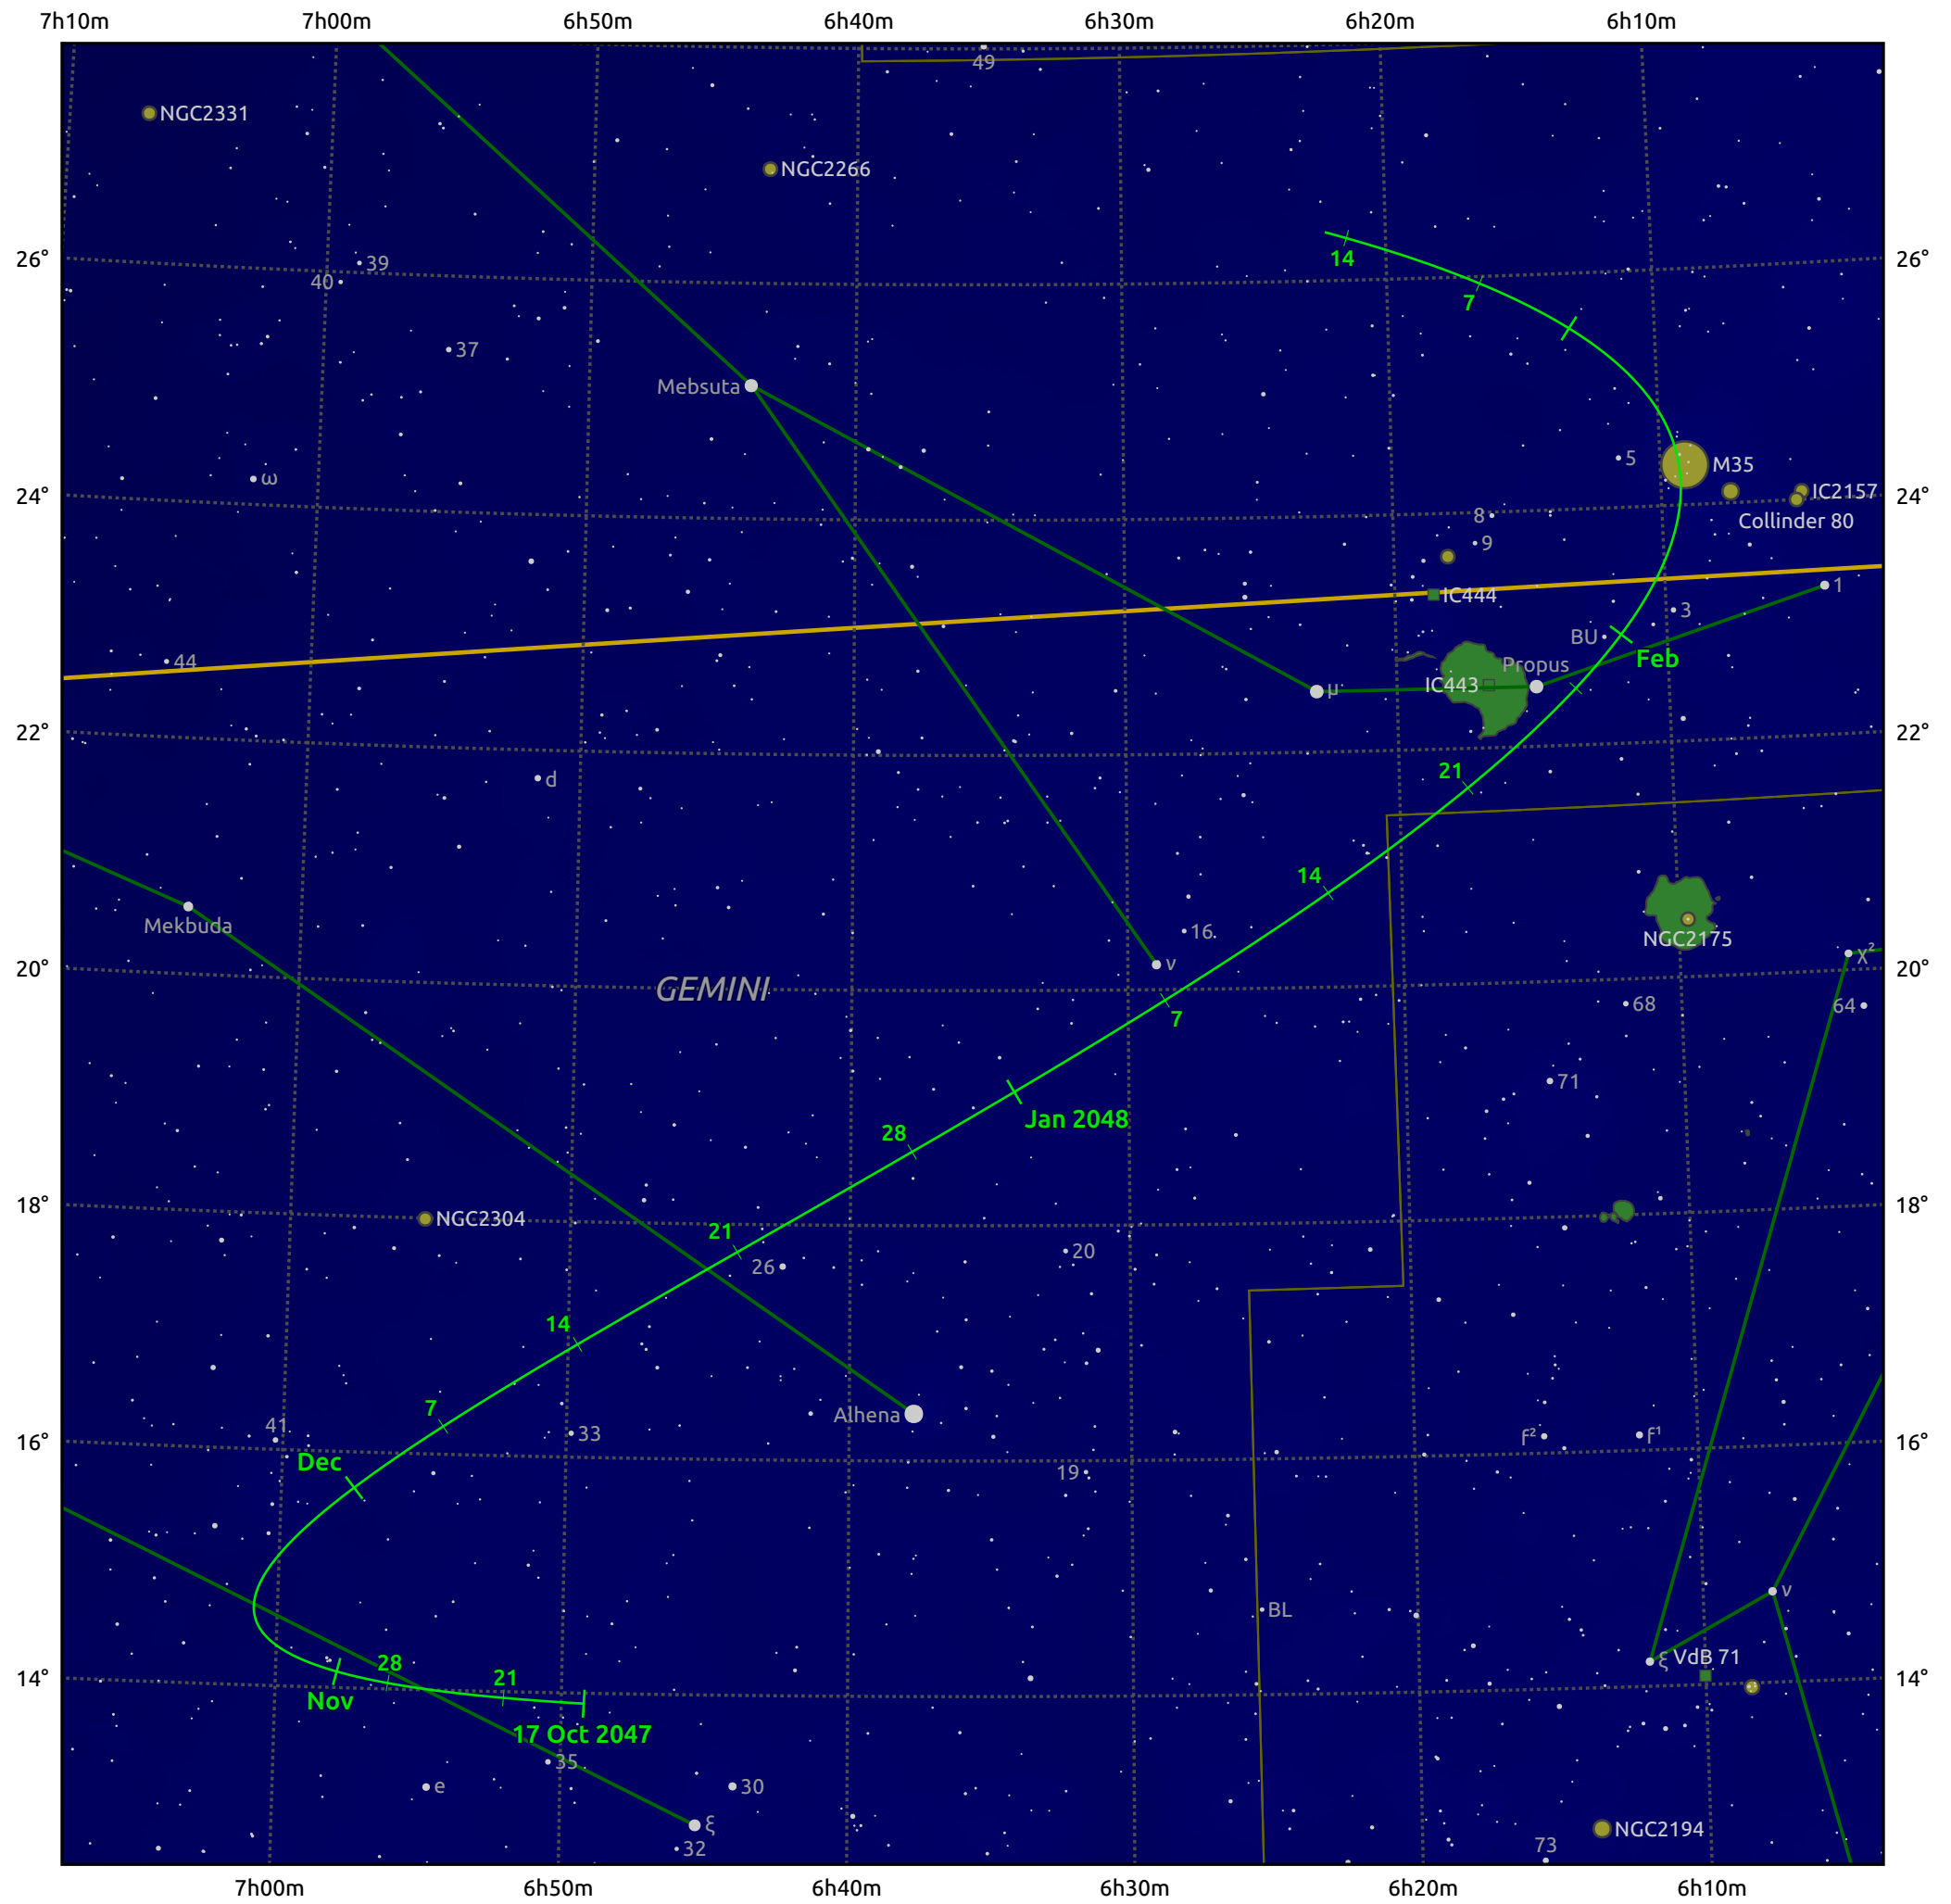

The path of Asteroid 511 Davida around opposition on 31 Dec 2047

© Dominic Ford 2011–2024. Date markers placed at midnight UTC. Downloaded from <https://in-the-sky.org>

Magnitude scale: 9.0 8.0 7.0 6.0 5.0 4.0 3.0 2.0 1.0

— Ecliptic Plane

Galaxy Bright nebula Open cluster Globular cluster Planetary nebula

Date	Mag
2047 Nov 1	11.0
2047 Dec 1	10.4
2047 Dec 8	10.2
2048 Jan 1	9.7
2048 Feb 1	10.5
2048 Mar 1	11.1
2048 Mar 8	11.2