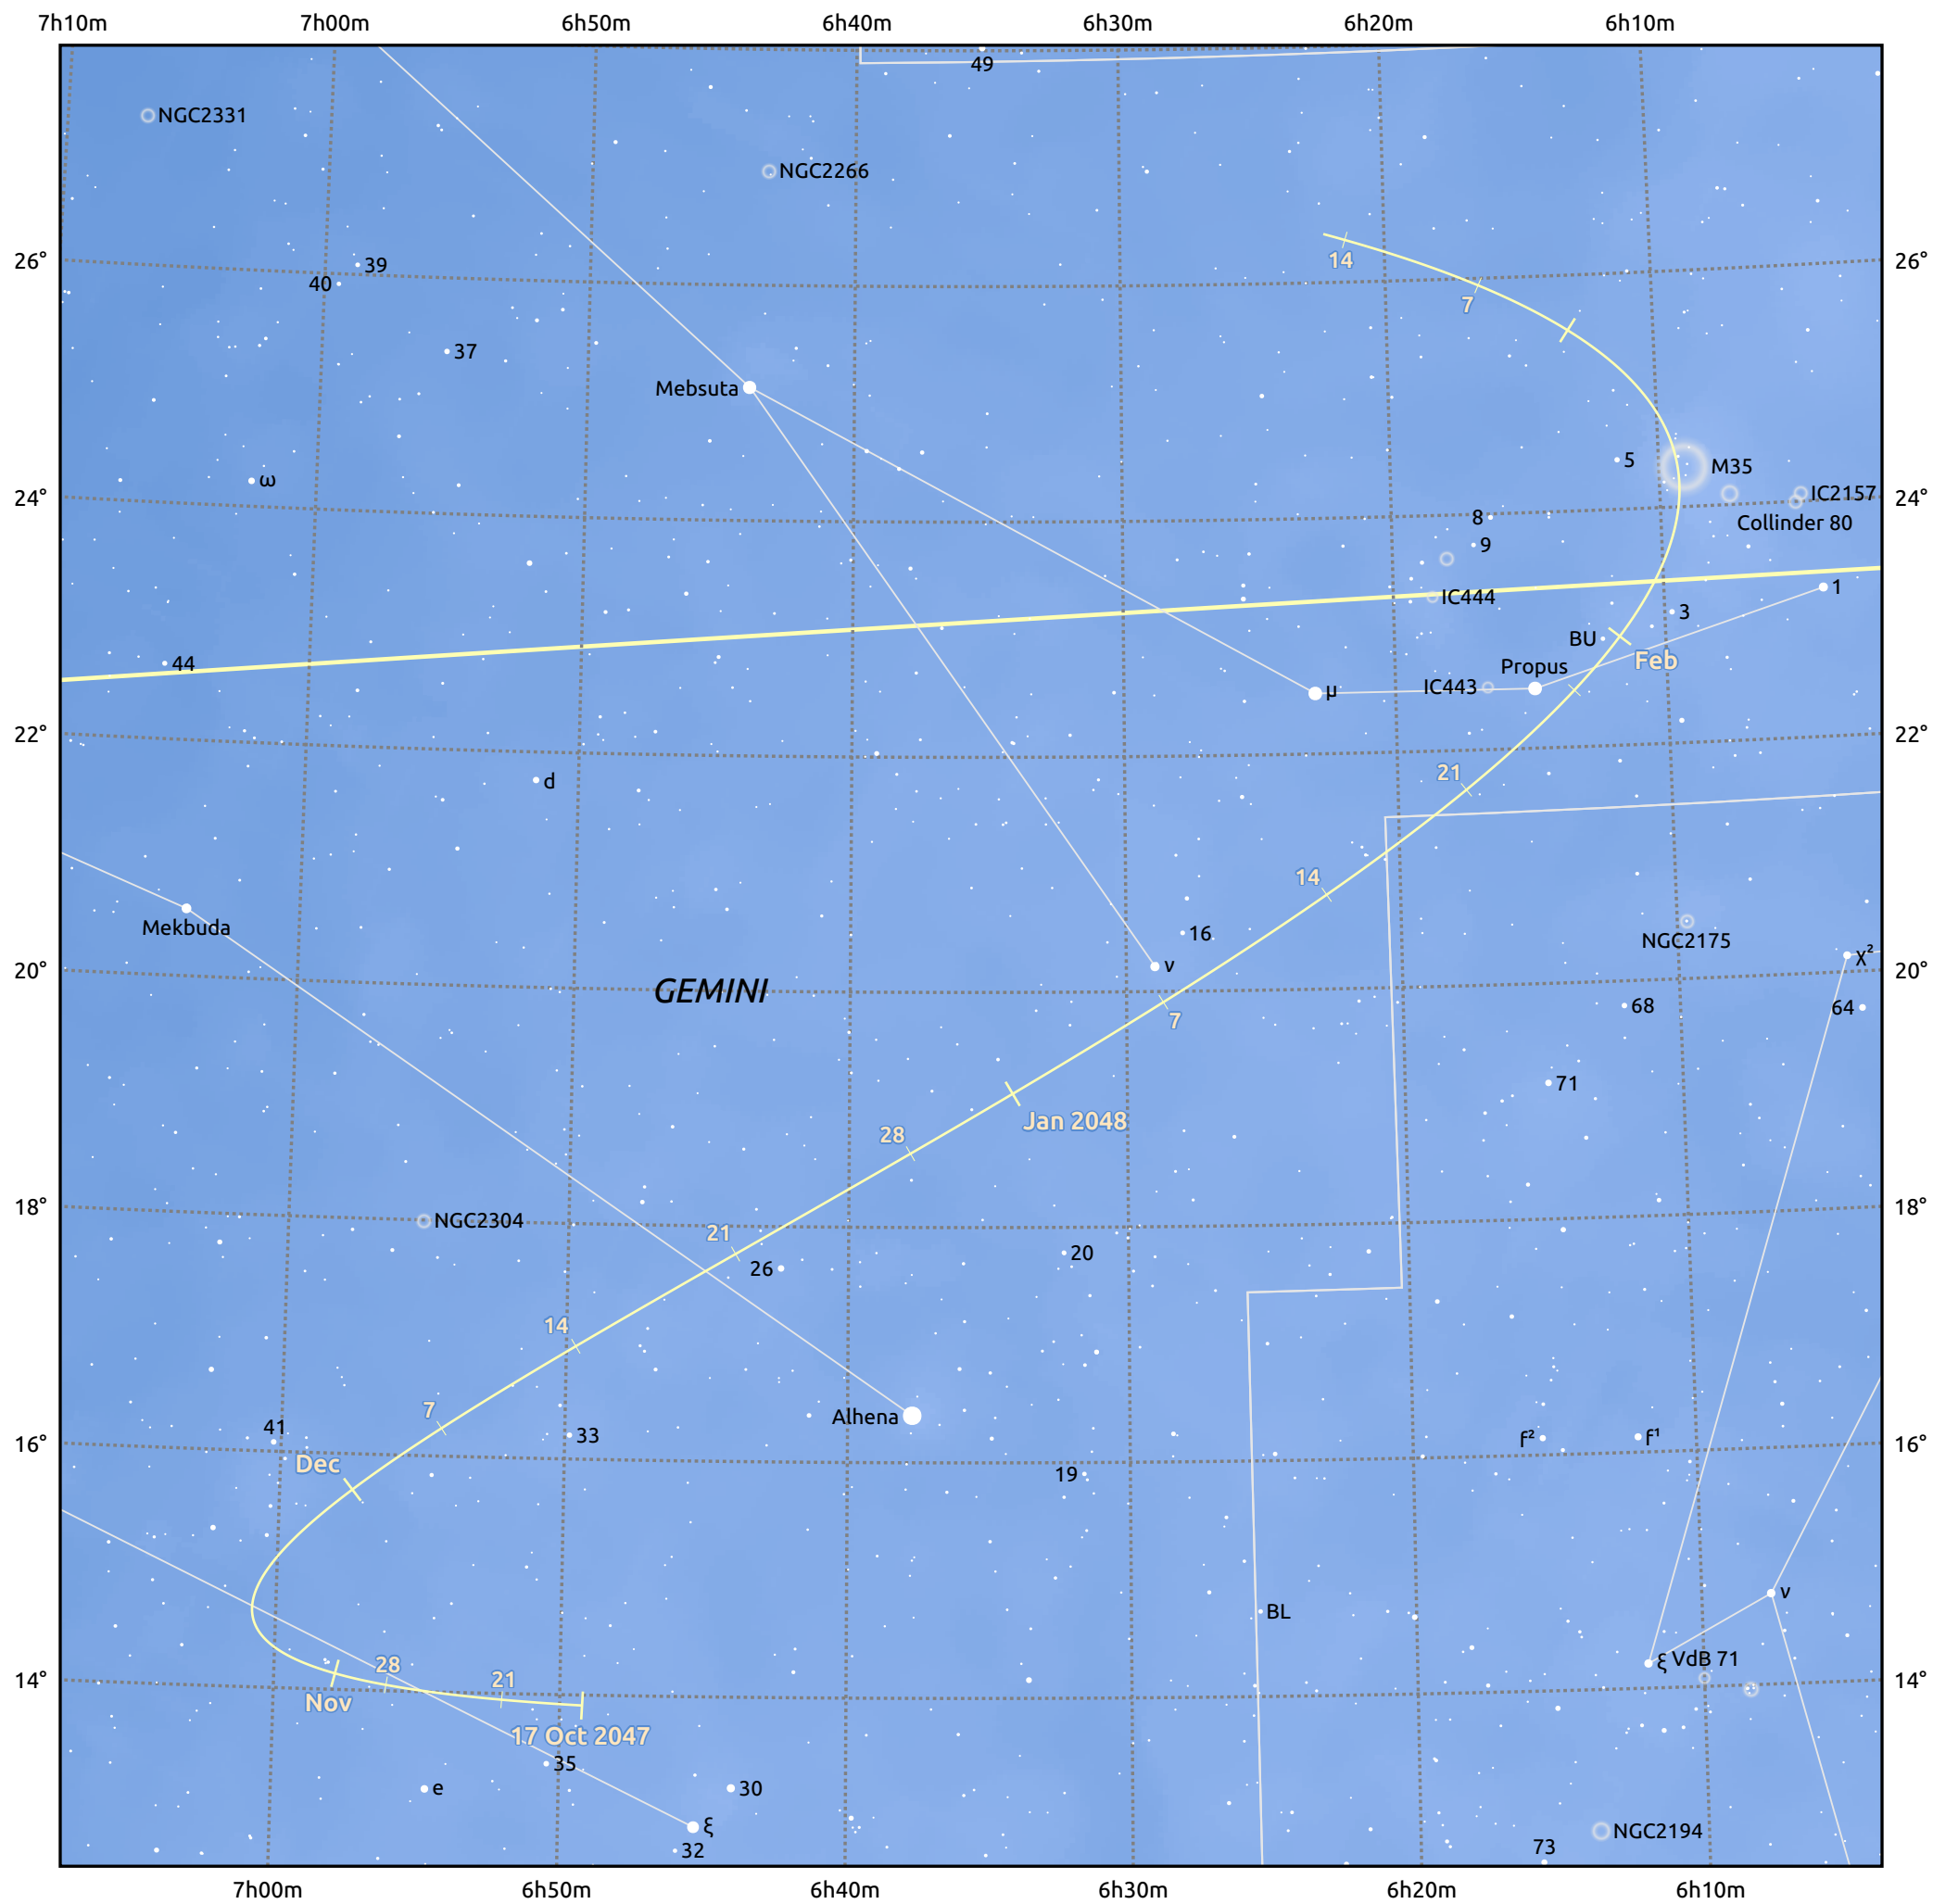

The path of Asteroid 511 Davida around opposition on 31 Dec 2047

© Dominic Ford 2011–2025. Date markers placed at midnight UTC. Downloaded from <https://in-the-sky.org>

Magnitude scale: 9.0 8.0 7.0 6.0 5.0 4.0 3.0 2.0 1.0

Ecliptic Plane

Galaxy Bright nebula Open cluster Globular cluster Planetary nebula

Date	Mag
2047 Nov 1	11.0
2047 Dec 1	10.4
2047 Dec 8	10.2
2048 Jan 1	9.7
2048 Feb 1	10.5
2048 Mar 1	11.1
2048 Mar 8	11.2