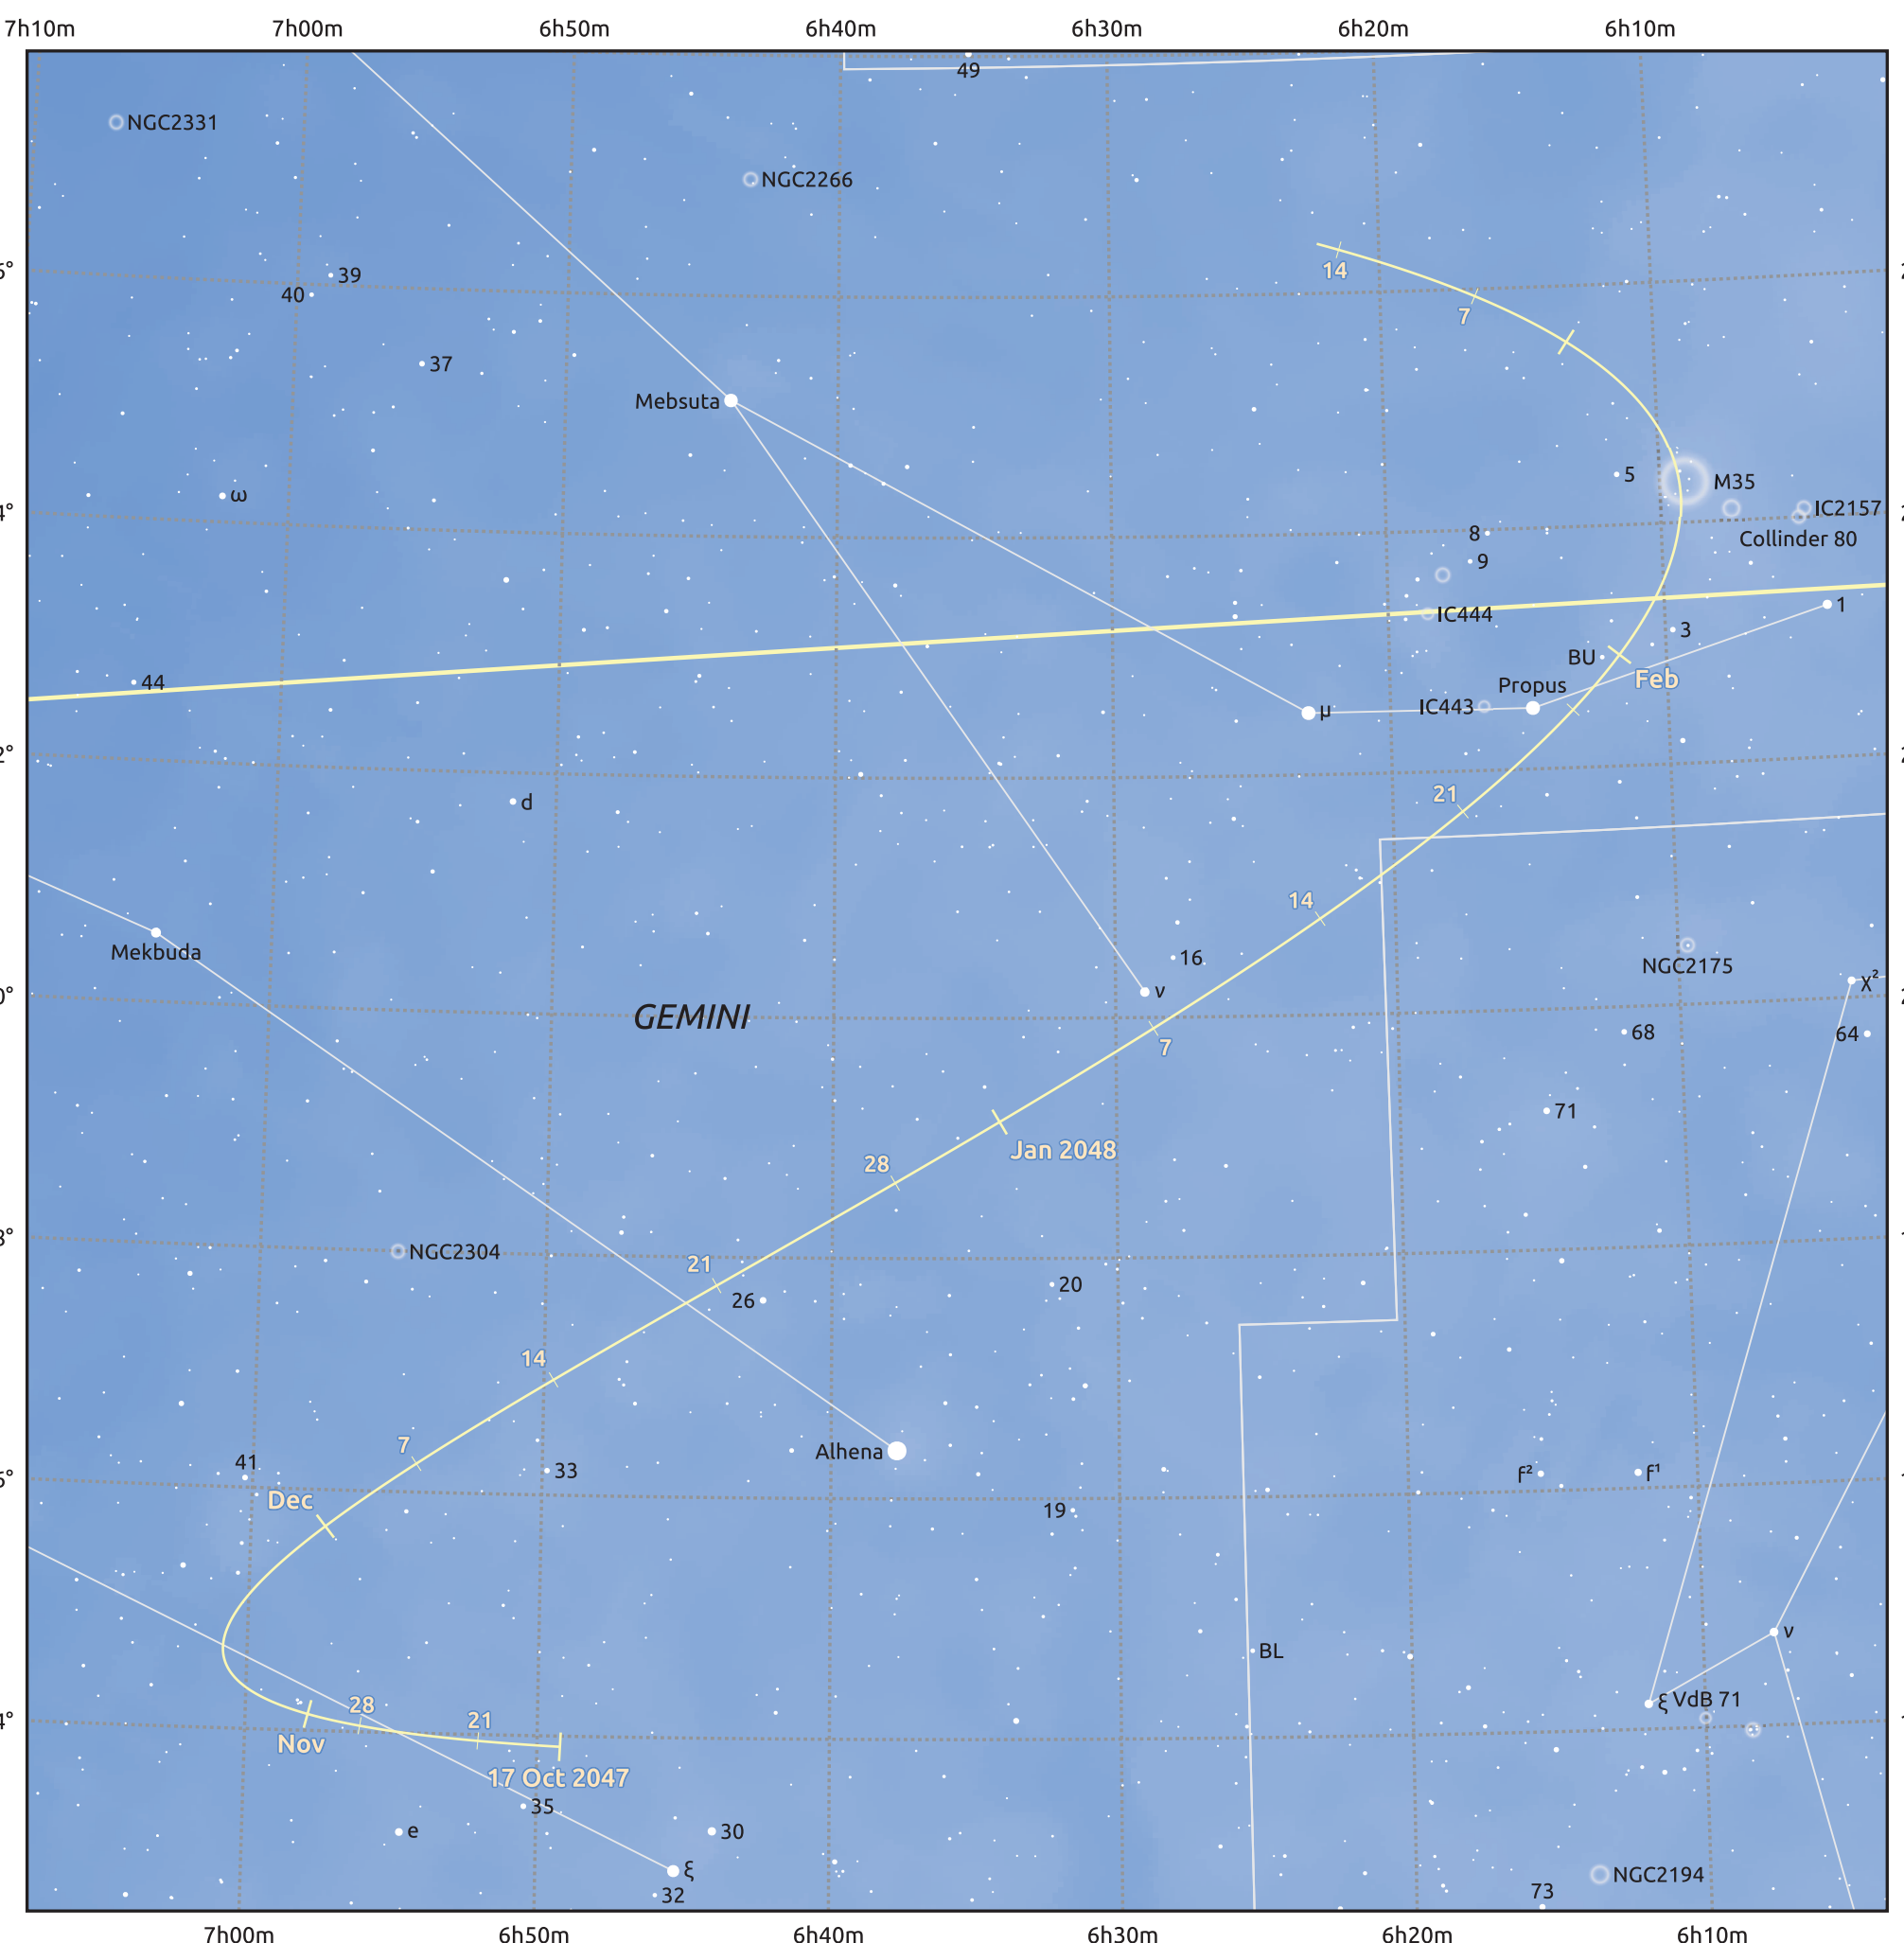

# The path of Asteroid 511 Davida around opposition on 31 Dec 2047

© Dominic Ford 2011–2025. Date markers placed at midnight UTC. Downloaded from <https://in-the-sky.org>

Magnitude scale: · 9.0 · 8.0 · 7.0 · 6.0 · 5.0 · 4.0 ● 3.0 ● 2.0 ● 1.0

— Ecliptic Plane

- Galaxy
- Bright nebula
- Open cluster
- Globular cluster
- ◇ Planetary nebula

| Date       | Mag  |
|------------|------|
| 2047 Nov 1 | 11.0 |
| 2047 Dec 1 | 10.4 |
| 2047 Dec 8 | 10.2 |
| 2048 Jan 1 | 9.7  |
| 2048 Feb 1 | 10.5 |
| 2048 Mar 1 | 11.1 |
| 2048 Mar 8 | 11.2 |