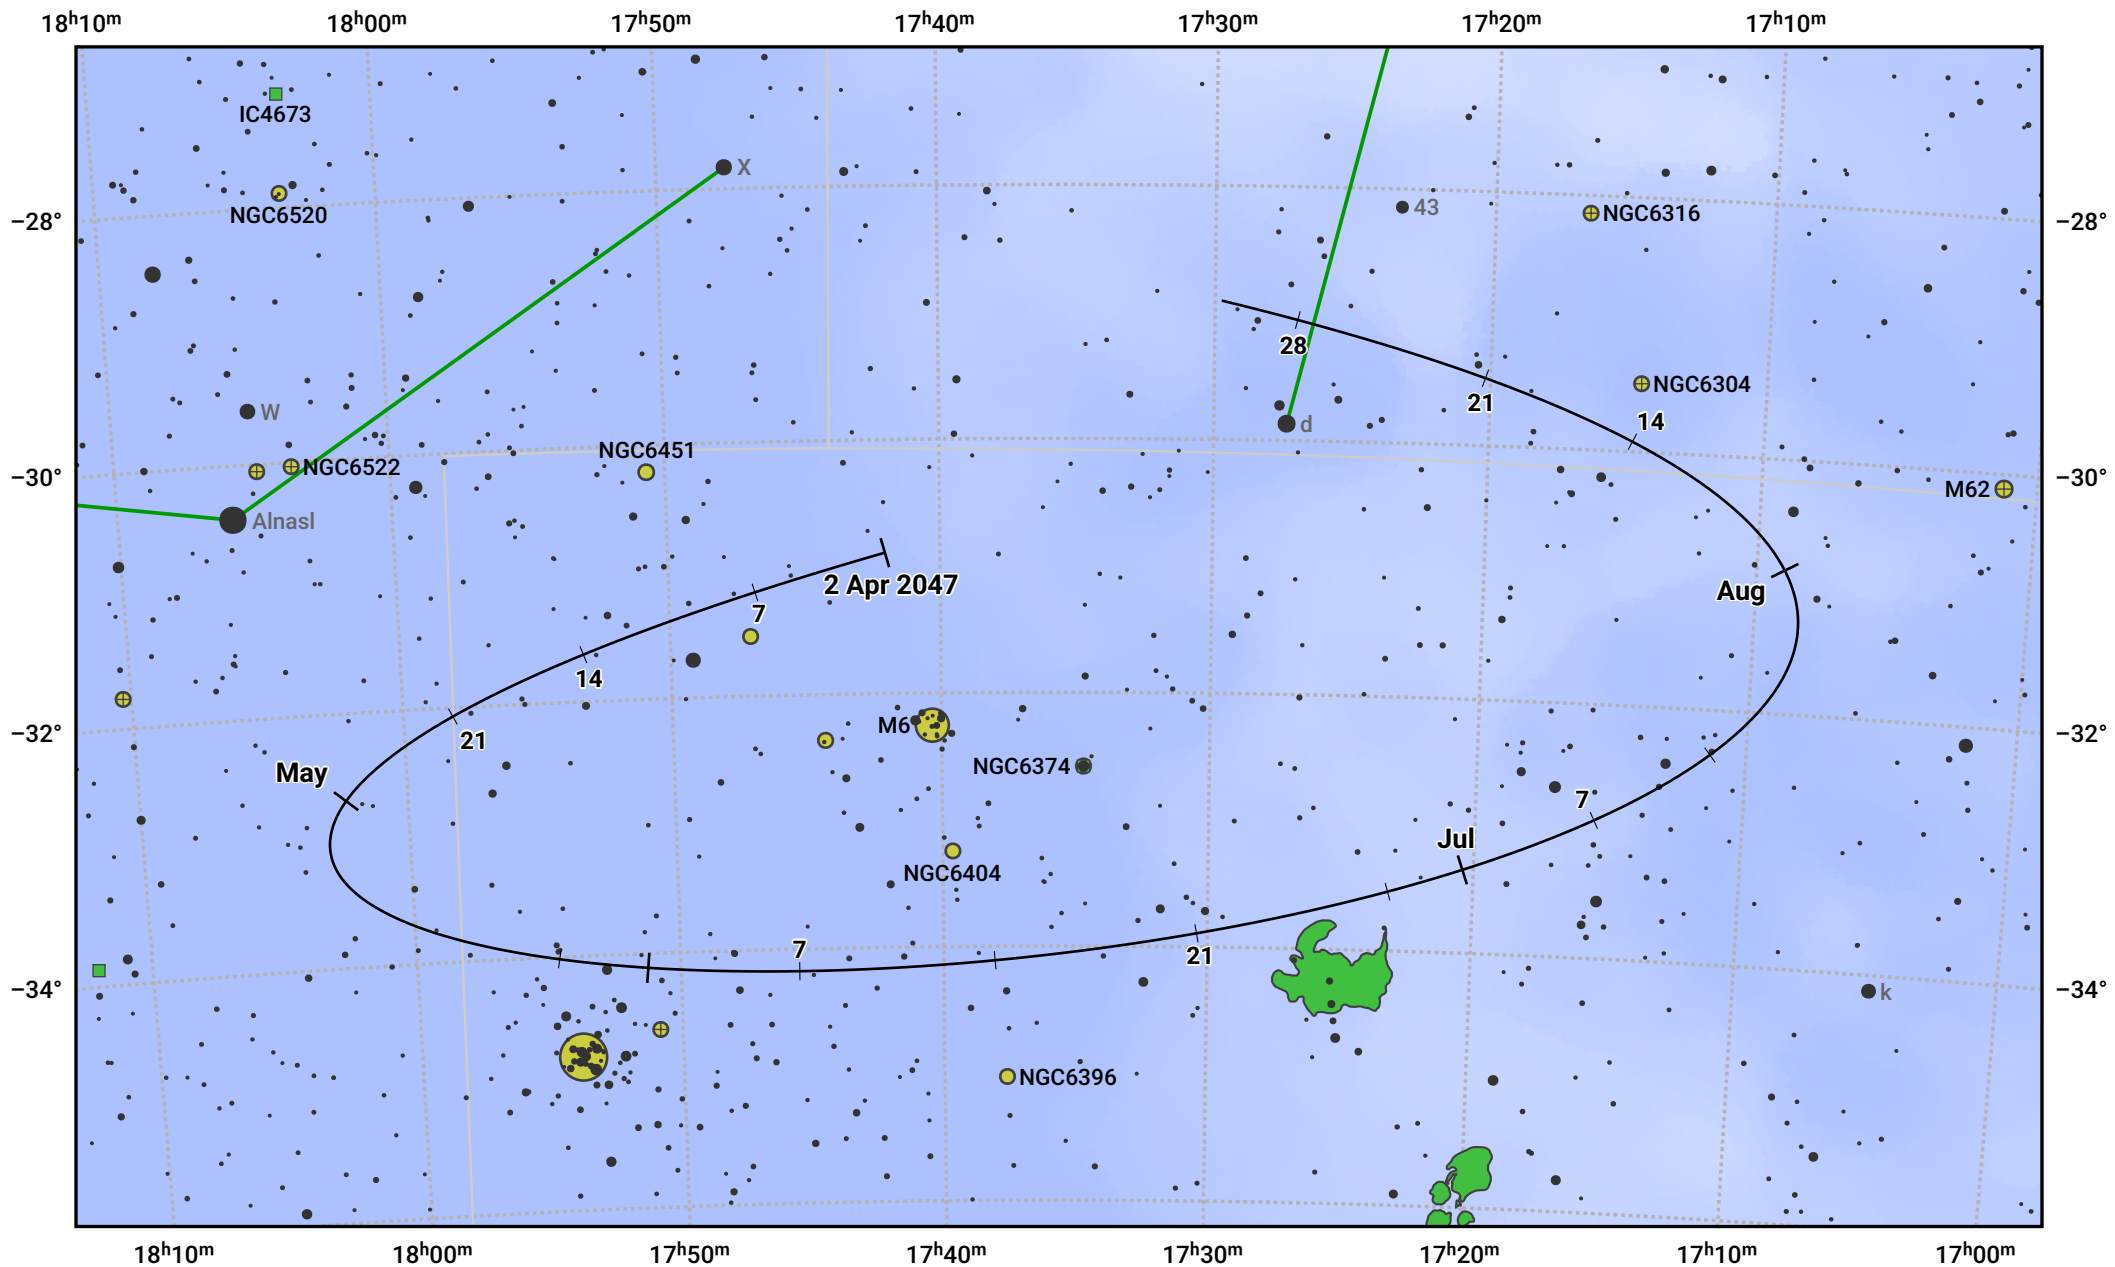

The path of Asteroid 63 Ausonia around opposition on 16 Jun 2047

© Dominic Ford 2011–2024. Date markers placed at midnight UTC. Downloaded from <https://in-the-sky.org>

Magnitude scale: 9.0 8.0 7.0 6.0 5.0 4.0 3.0 2.0

— Ecliptic Plane

- Galaxy
- Bright nebula
- Open cluster
- Globular cluster

Date	Mag	Phase
2047 May 1	10.4	96%
2047 May 17	10.0	98%
2047 Jun 1	9.6	99%
2047 Jul 1	9.6	99%
2047 Aug 1	10.3	96%