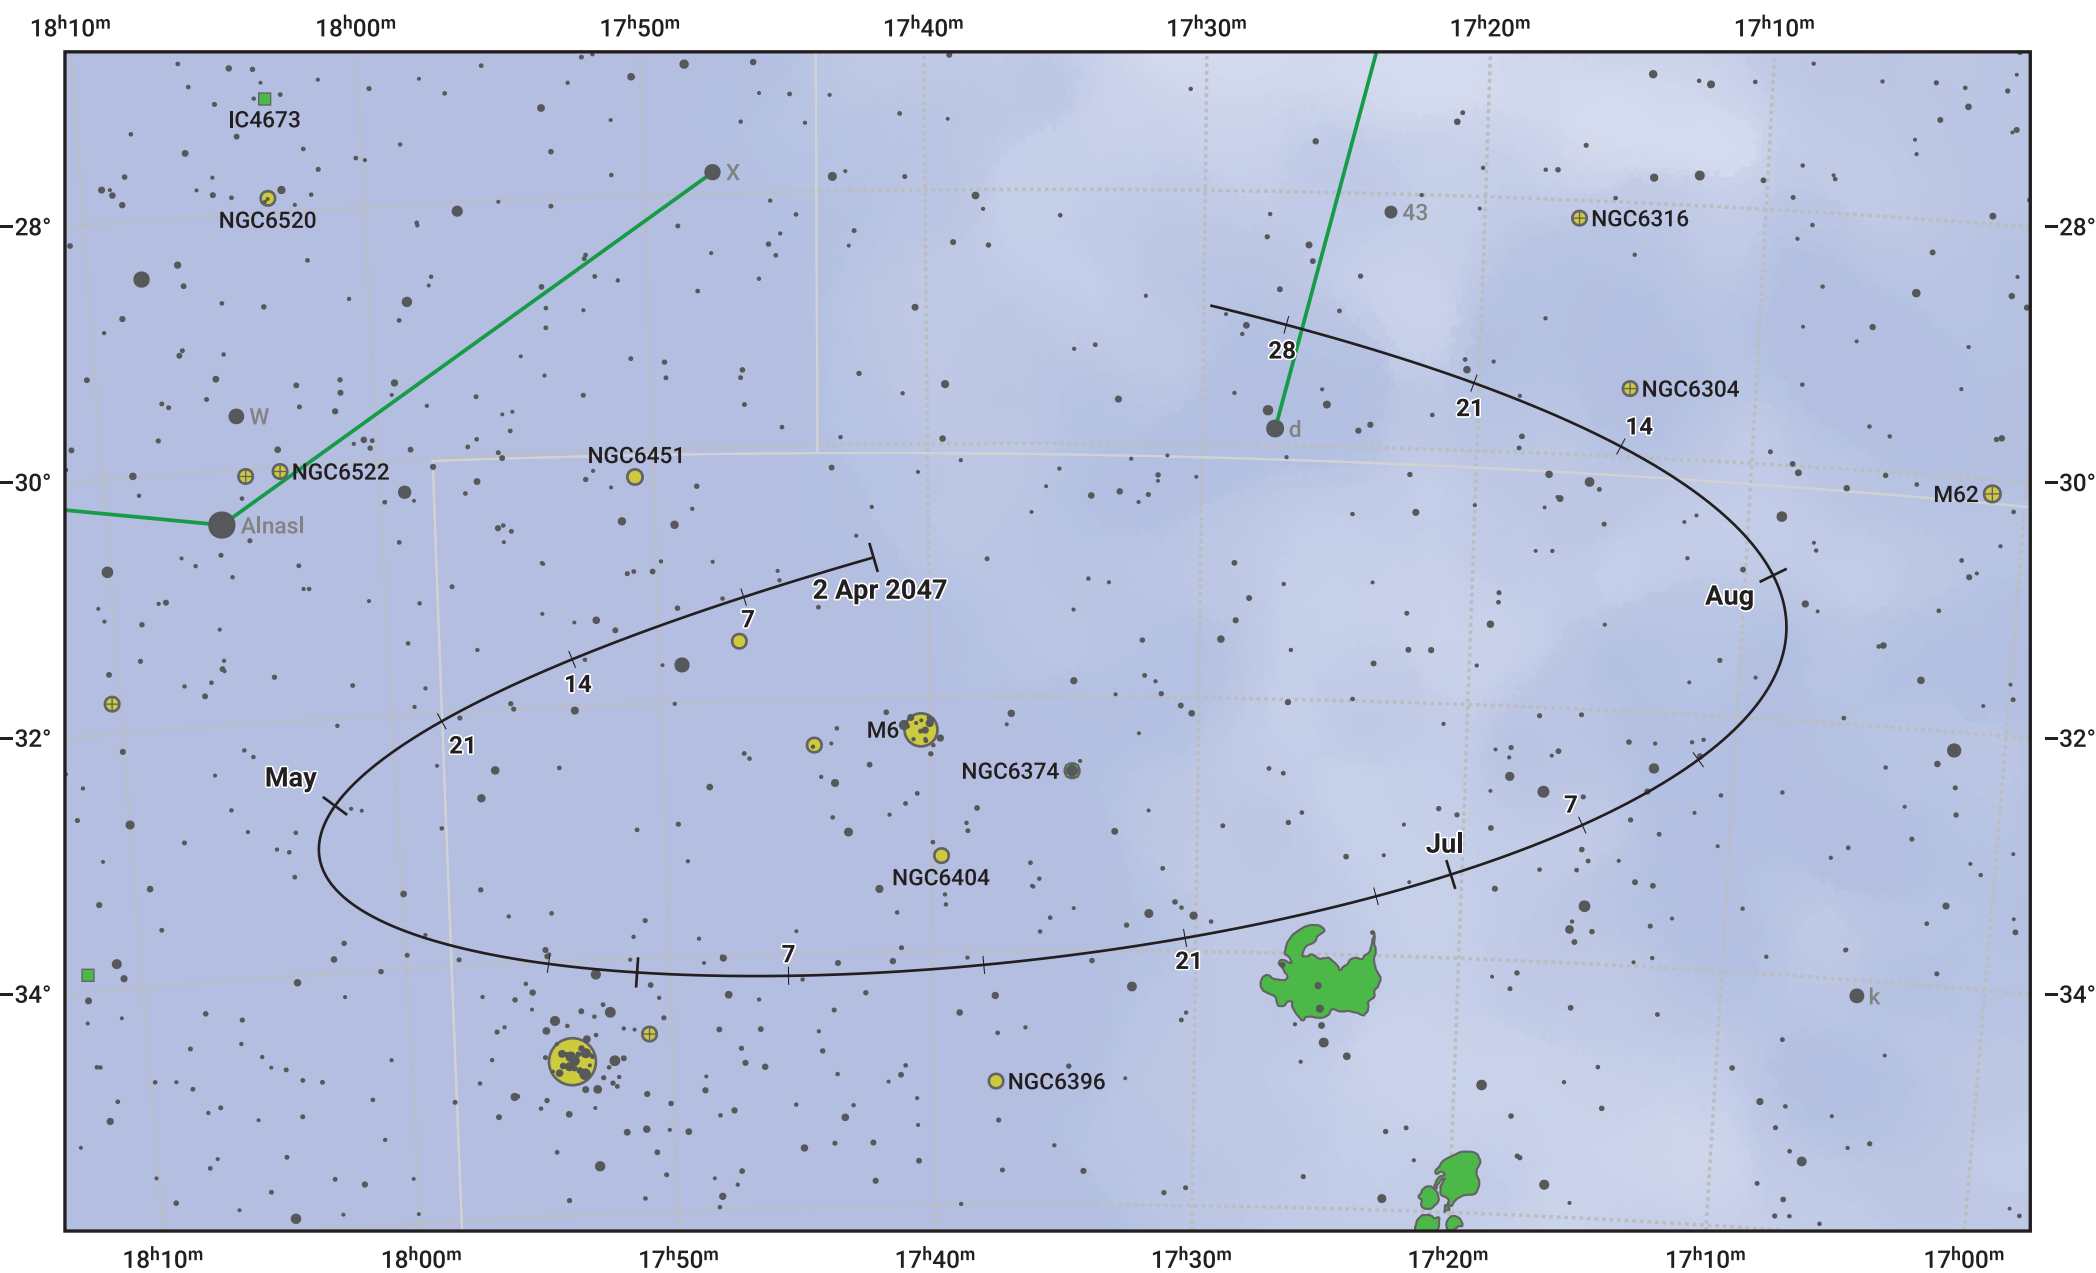

The path of Asteroid 63 Ausonia around opposition on 16 Jun 2047

© Dominic Ford 2011–2024. Date markers placed at midnight UTC. Downloaded from <https://in-the-sky.org>

Magnitude scale: · 9.0 · 8.0 · 7.0 · 6.0 · 5.0 · 4.0 · 3.0 · 2.0

— Ecliptic Plane

- Galaxy
- Bright nebula
- Open cluster
- Globular cluster

Date	Mag	Phase
2047 May 1	10.4	96%
2047 May 17	10.0	98%
2047 Jun 1	9.6	99%
2047 Jul 1	9.6	99%
2047 Aug 1	10.3	96%