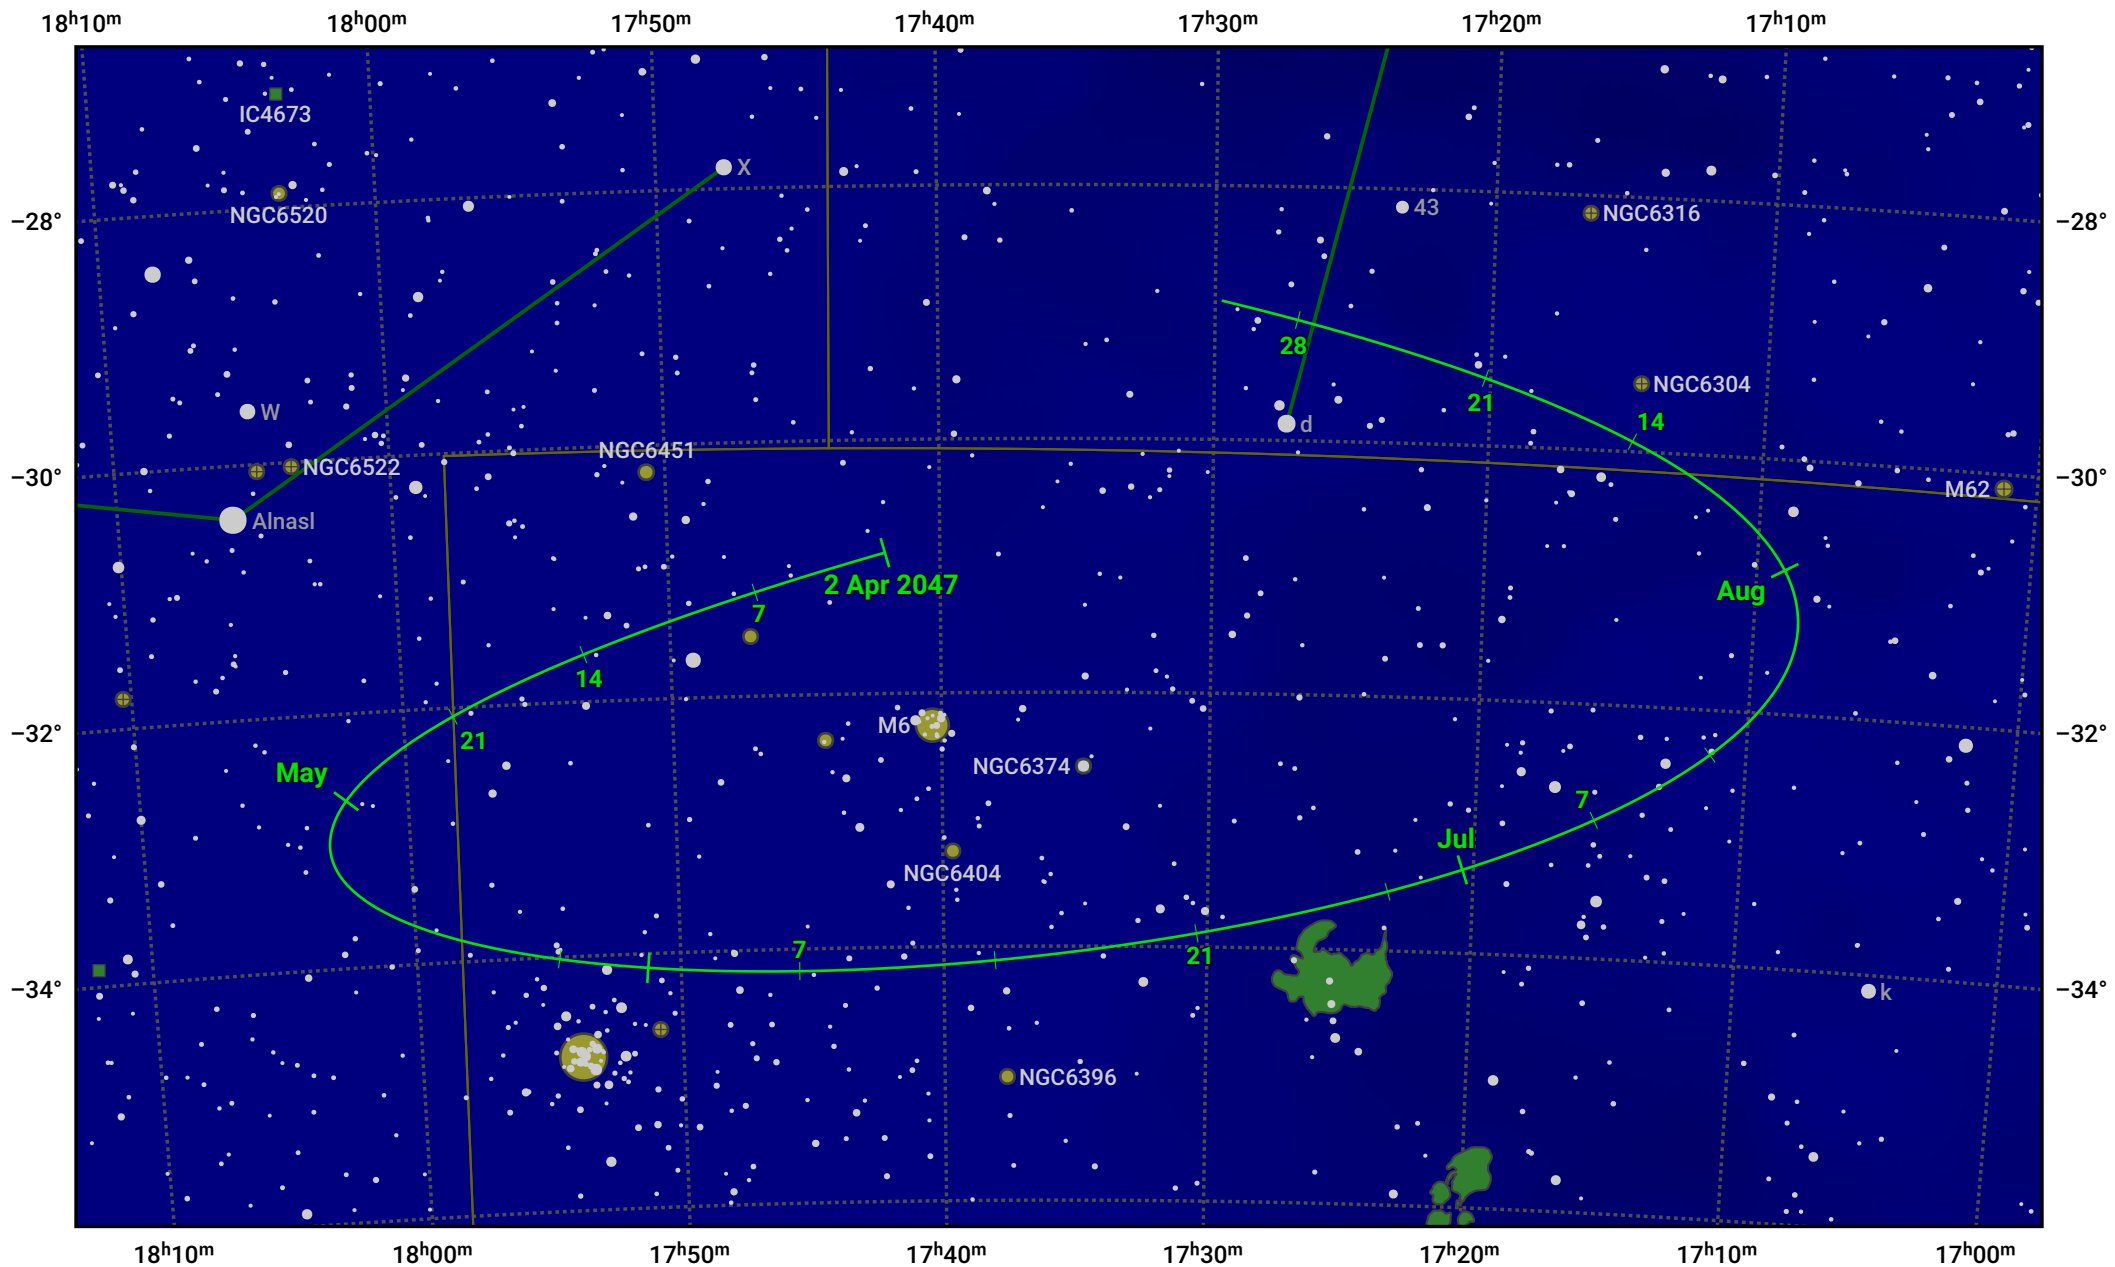

The path of Asteroid 63 Ausonia around opposition on 16 Jun 2047

© Dominic Ford 2011–2024. Date markers placed at midnight UTC. Downloaded from <https://in-the-sky.org>

Magnitude scale: · 9.0 · 8.0 · 7.0 · 6.0 · 5.0 · 4.0 · 3.0 · 2.0

— Ecliptic Plane

- Galaxy
- Bright nebula
- Open cluster
- Globular cluster

Date	Mag	Phase
2047 May 1	10.4	96%
2047 May 17	10.0	98%
2047 Jun 1	9.6	99%
2047 Jul 1	9.6	99%
2047 Aug 1	10.3	96%