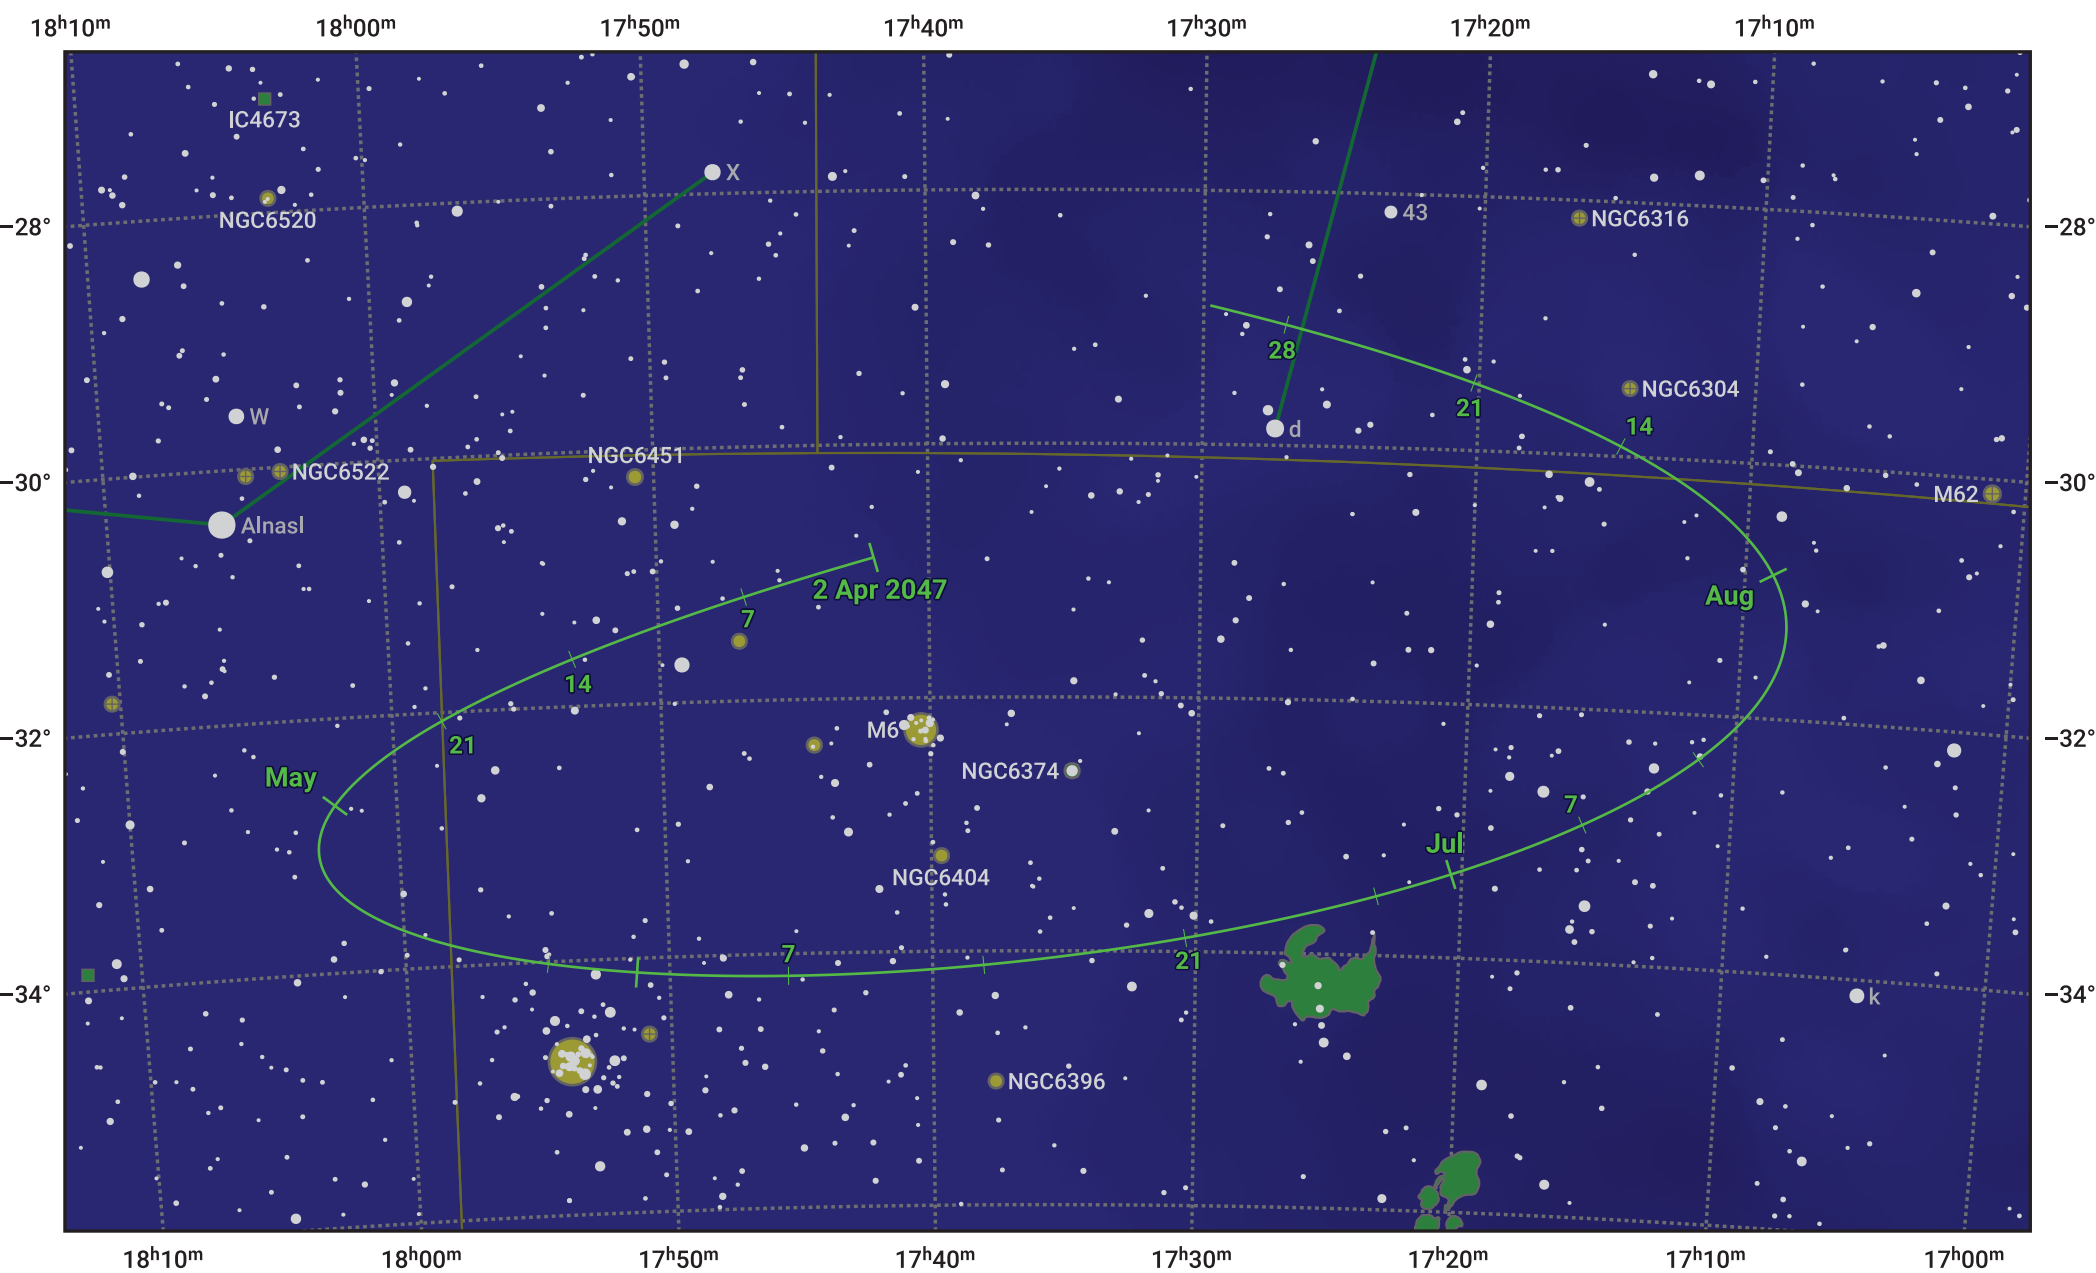

The path of Asteroid 63 Ausonia around opposition on 16 Jun 2047

© Dominic Ford 2011–2024. Date markers placed at midnight UTC. Downloaded from <https://in-the-sky.org>

Magnitude scale: ● 9.0 ● 8.0 ● 7.0 ● 6.0 ● 5.0 ● 4.0 ● 3.0 ● 2.0

— Ecliptic Plane

- Galaxy
- Bright nebula
- Open cluster
- Globular cluster

Date	Mag	Phase
2047 May 1	10.4	96%
2047 May 17	10.0	98%
2047 Jun 1	9.6	99%
2047 Jul 1	9.6	99%
2047 Aug 1	10.3	96%