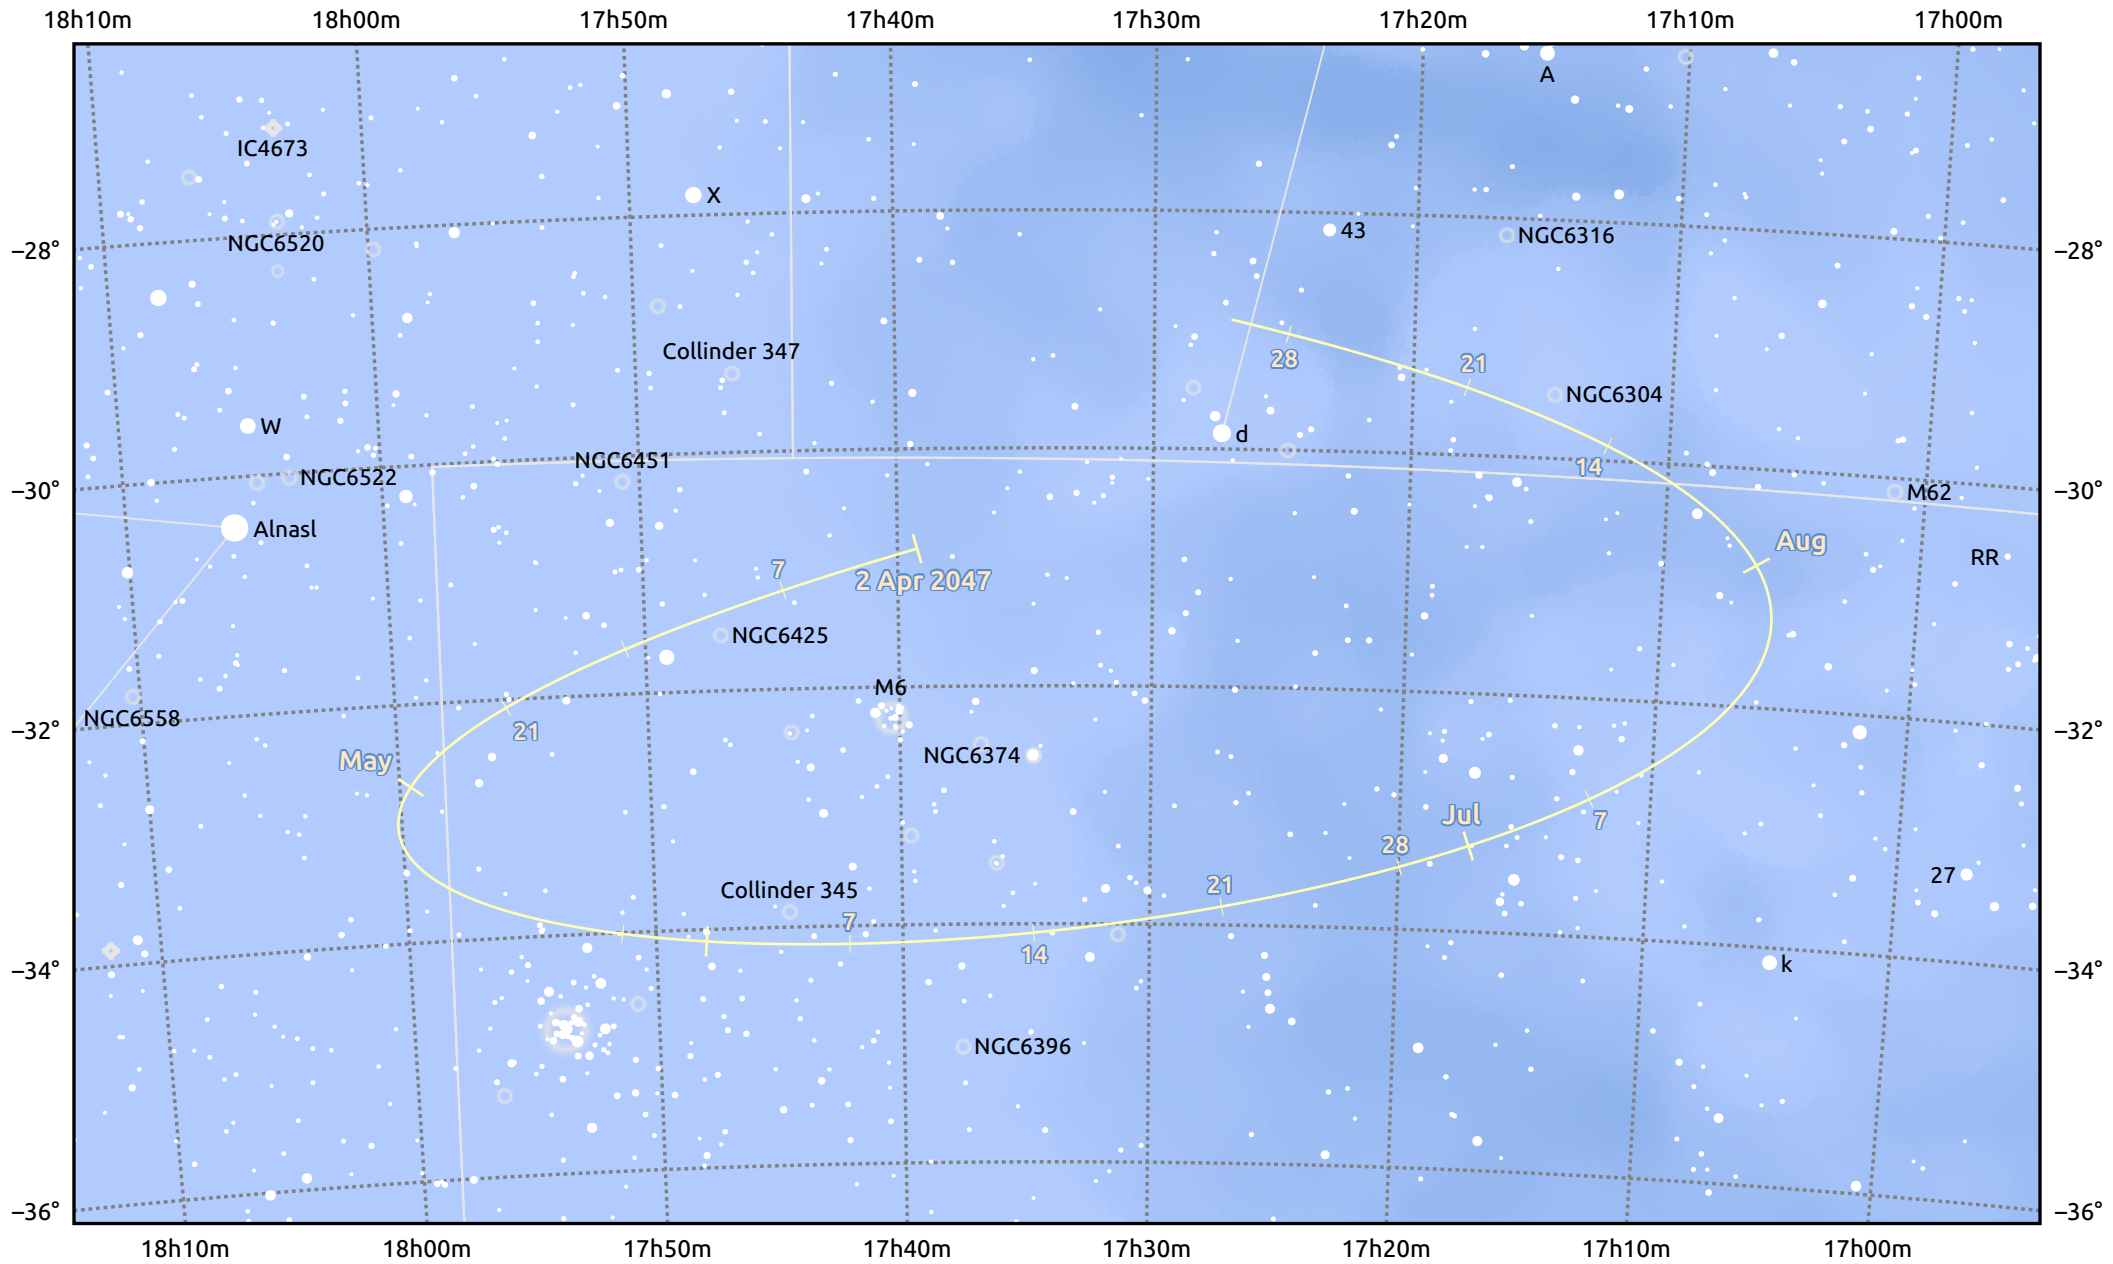

# The path of Asteroid 63 Ausonia around opposition on 16 Jun 2047

© Dominic Ford 2011–2025. Date markers placed at midnight UTC. Downloaded from <https://in-the-sky.org>

Magnitude scale: ● 9.0 ● 8.0 ● 7.0 ● 6.0 ● 5.0 ● 4.0 ● 3.0 ● 2.0

— Ecliptic Plane

Galaxy Bright nebula Open cluster Globular cluster Planetary nebula

Date	Mag	Phase
2047 May 1	10.4	96%
2047 May 16	10.0	98%
2047 Jun 1	9.6	99%
2047 Jul 1	9.6	99%
2047 Aug 1	10.3	96%