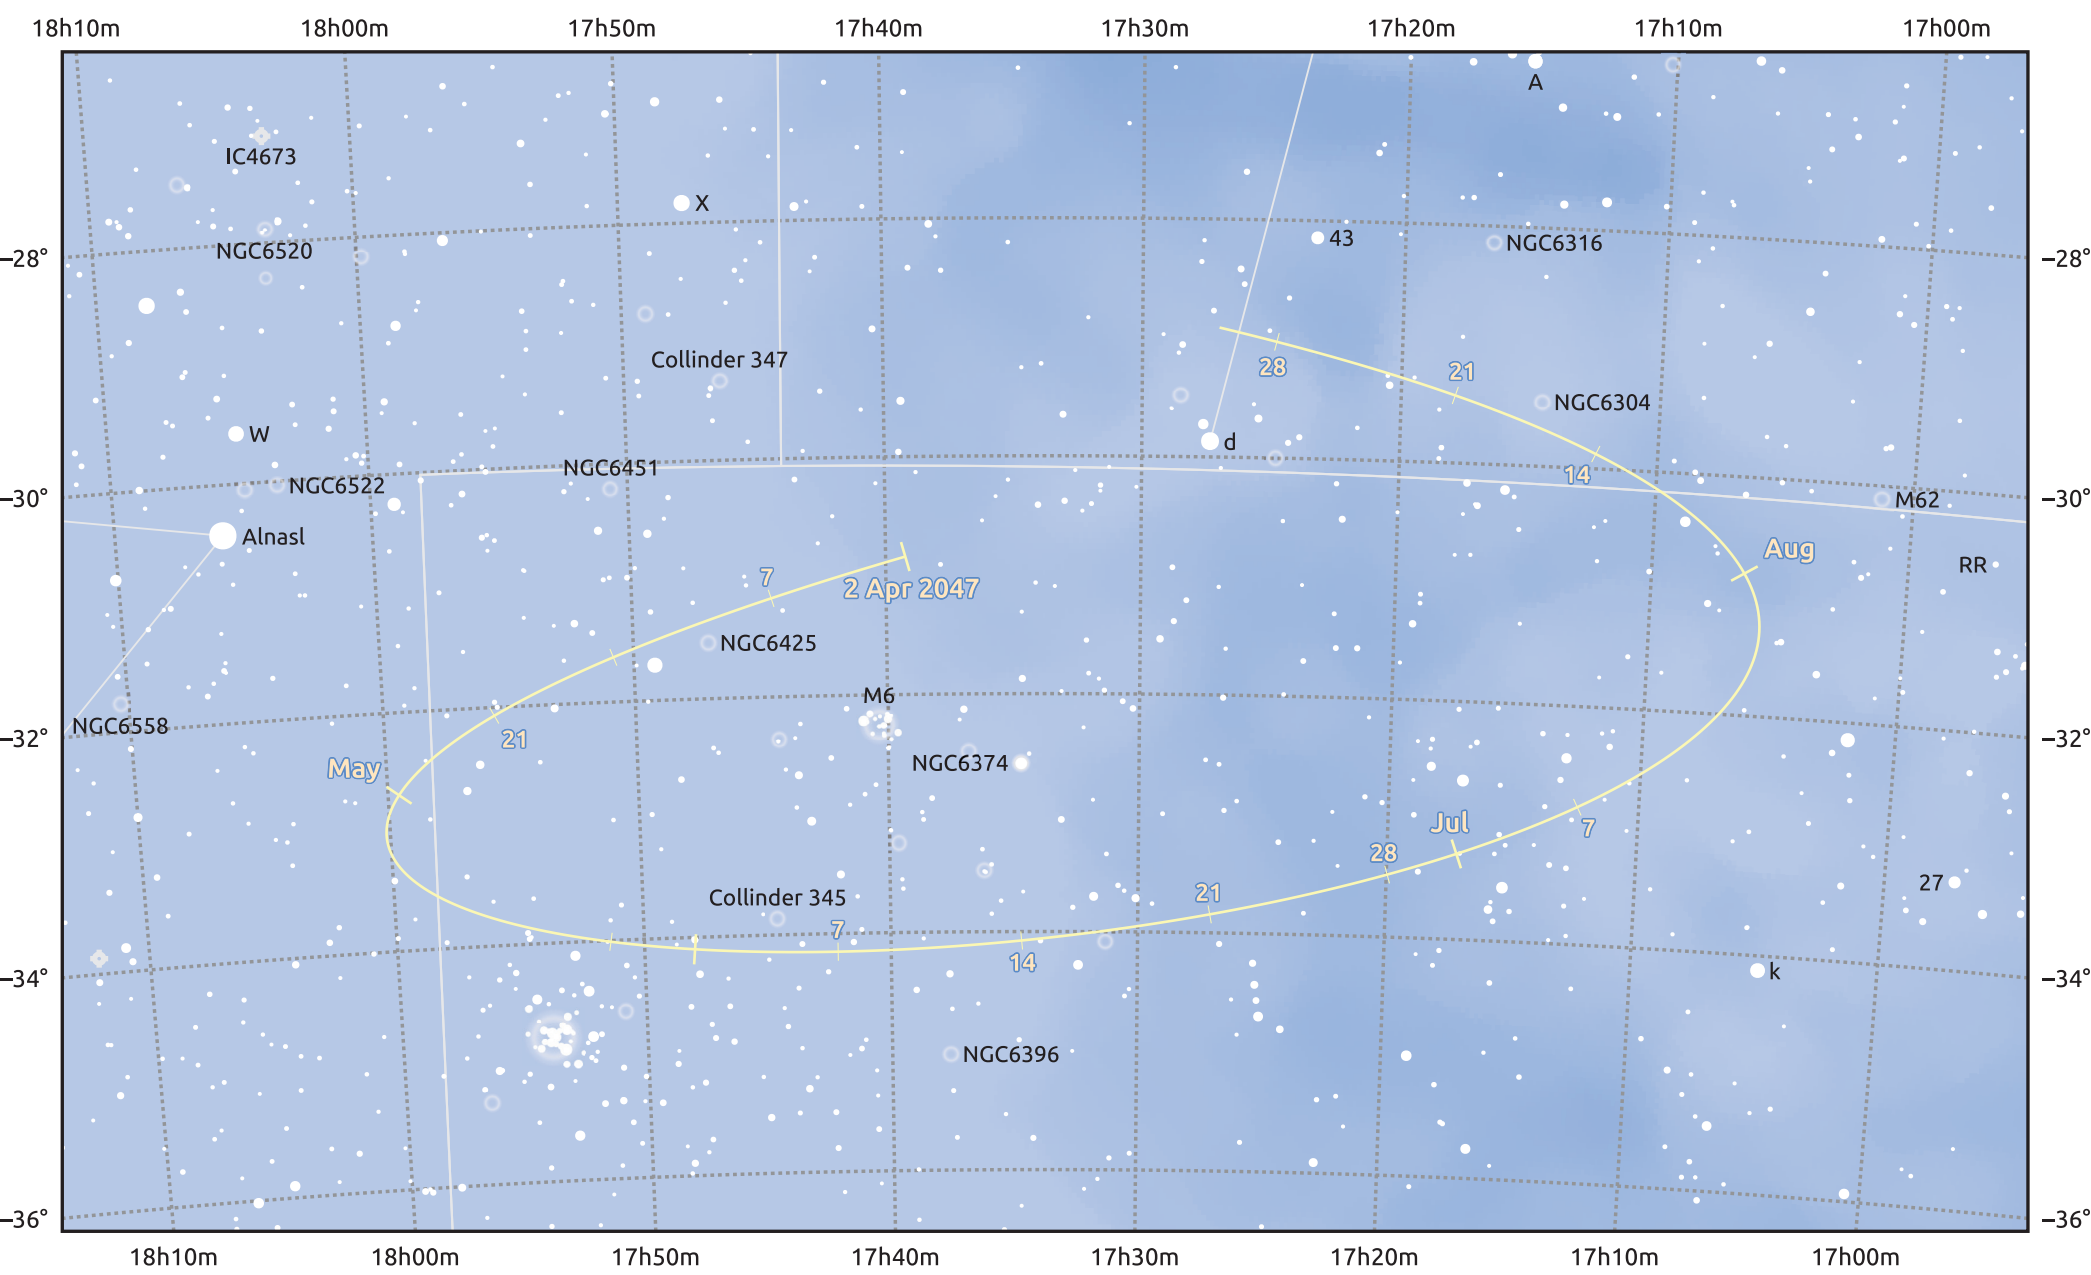

The path of Asteroid 63 Ausonia around opposition on 16 Jun 2047

© Dominic Ford 2011–2025. Date markers placed at midnight UTC. Downloaded from <https://in-the-sky.org>

Magnitude scale: ● 9.0 ● 8.0 ● 7.0 ● 6.0 ● 5.0 ● 4.0 ● 3.0 ● 2.0

— Ecliptic Plane

Galaxy Bright nebula Open cluster Globular cluster Planetary nebula

Date	Mag	Phase
2047 May 1	10.4	96%
2047 May 16	10.0	98%
2047 Jun 1	9.6	99%
2047 Jul 1	9.6	99%
2047 Aug 1	10.3	96%