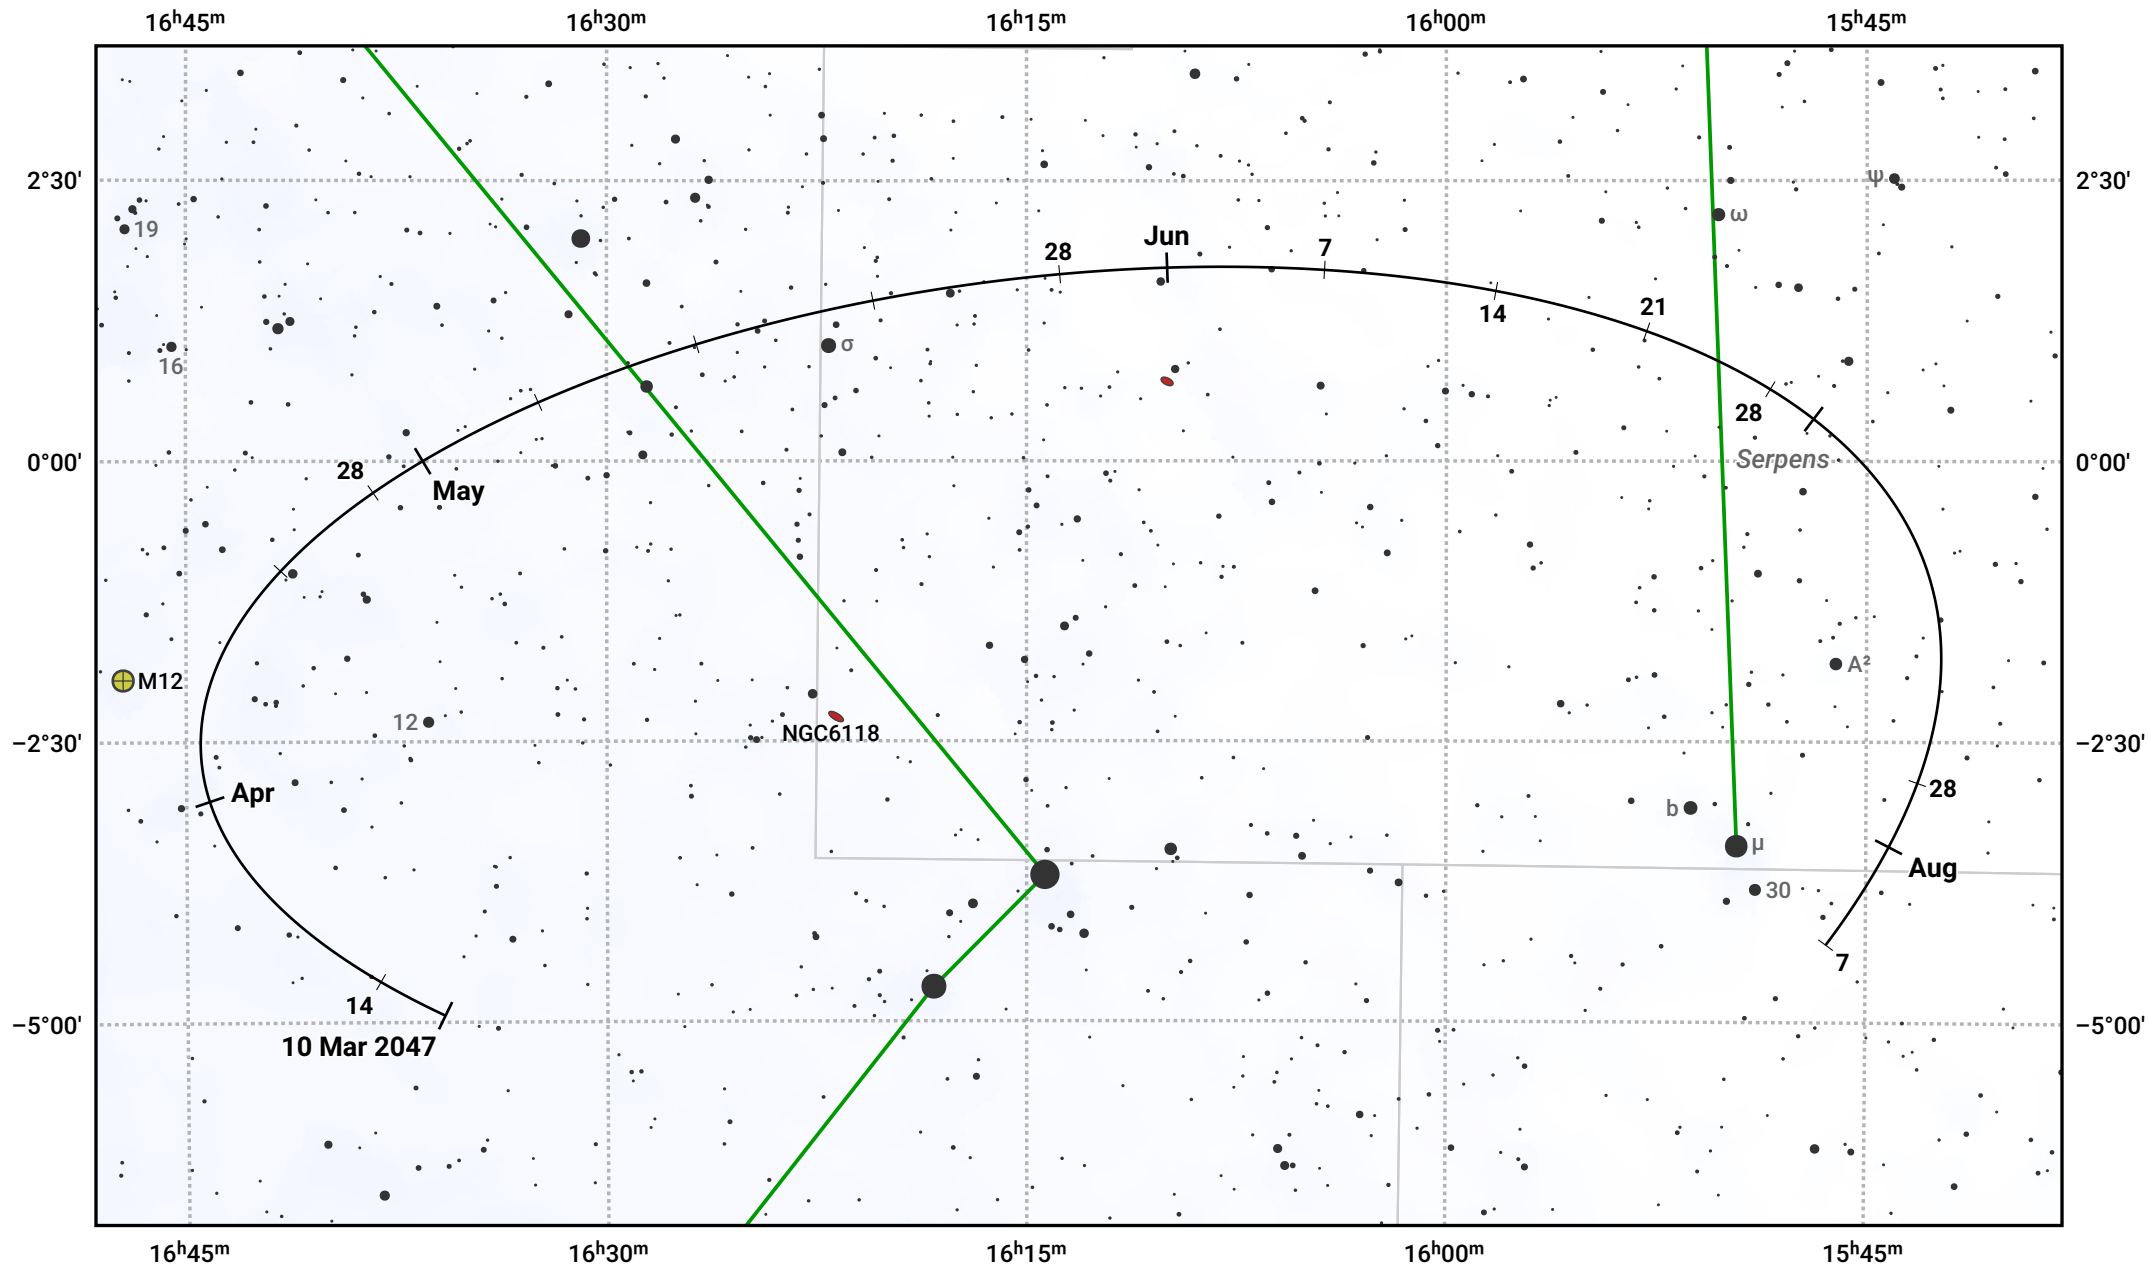

# The path of Asteroid 6 Hebe around opposition on 24 May 2047

© Dominic Ford 2011–2024. Date markers placed at midnight UTC. Downloaded from <https://in-the-sky.org>

Magnitude scale: 10.0 9.0 8.0 7.0 6.0 5.0 4.0 3.0 2.0

— Ecliptic Plane

Galaxy    Bright nebula    Open cluster    Globular cluster

Date	Mag
2047 Apr 1	10.5
2047 May 1	9.9
2047 May 5	9.8
2047 Jun 1	9.6
2047 Jul 1	10.0
2047 Aug 1	10.4