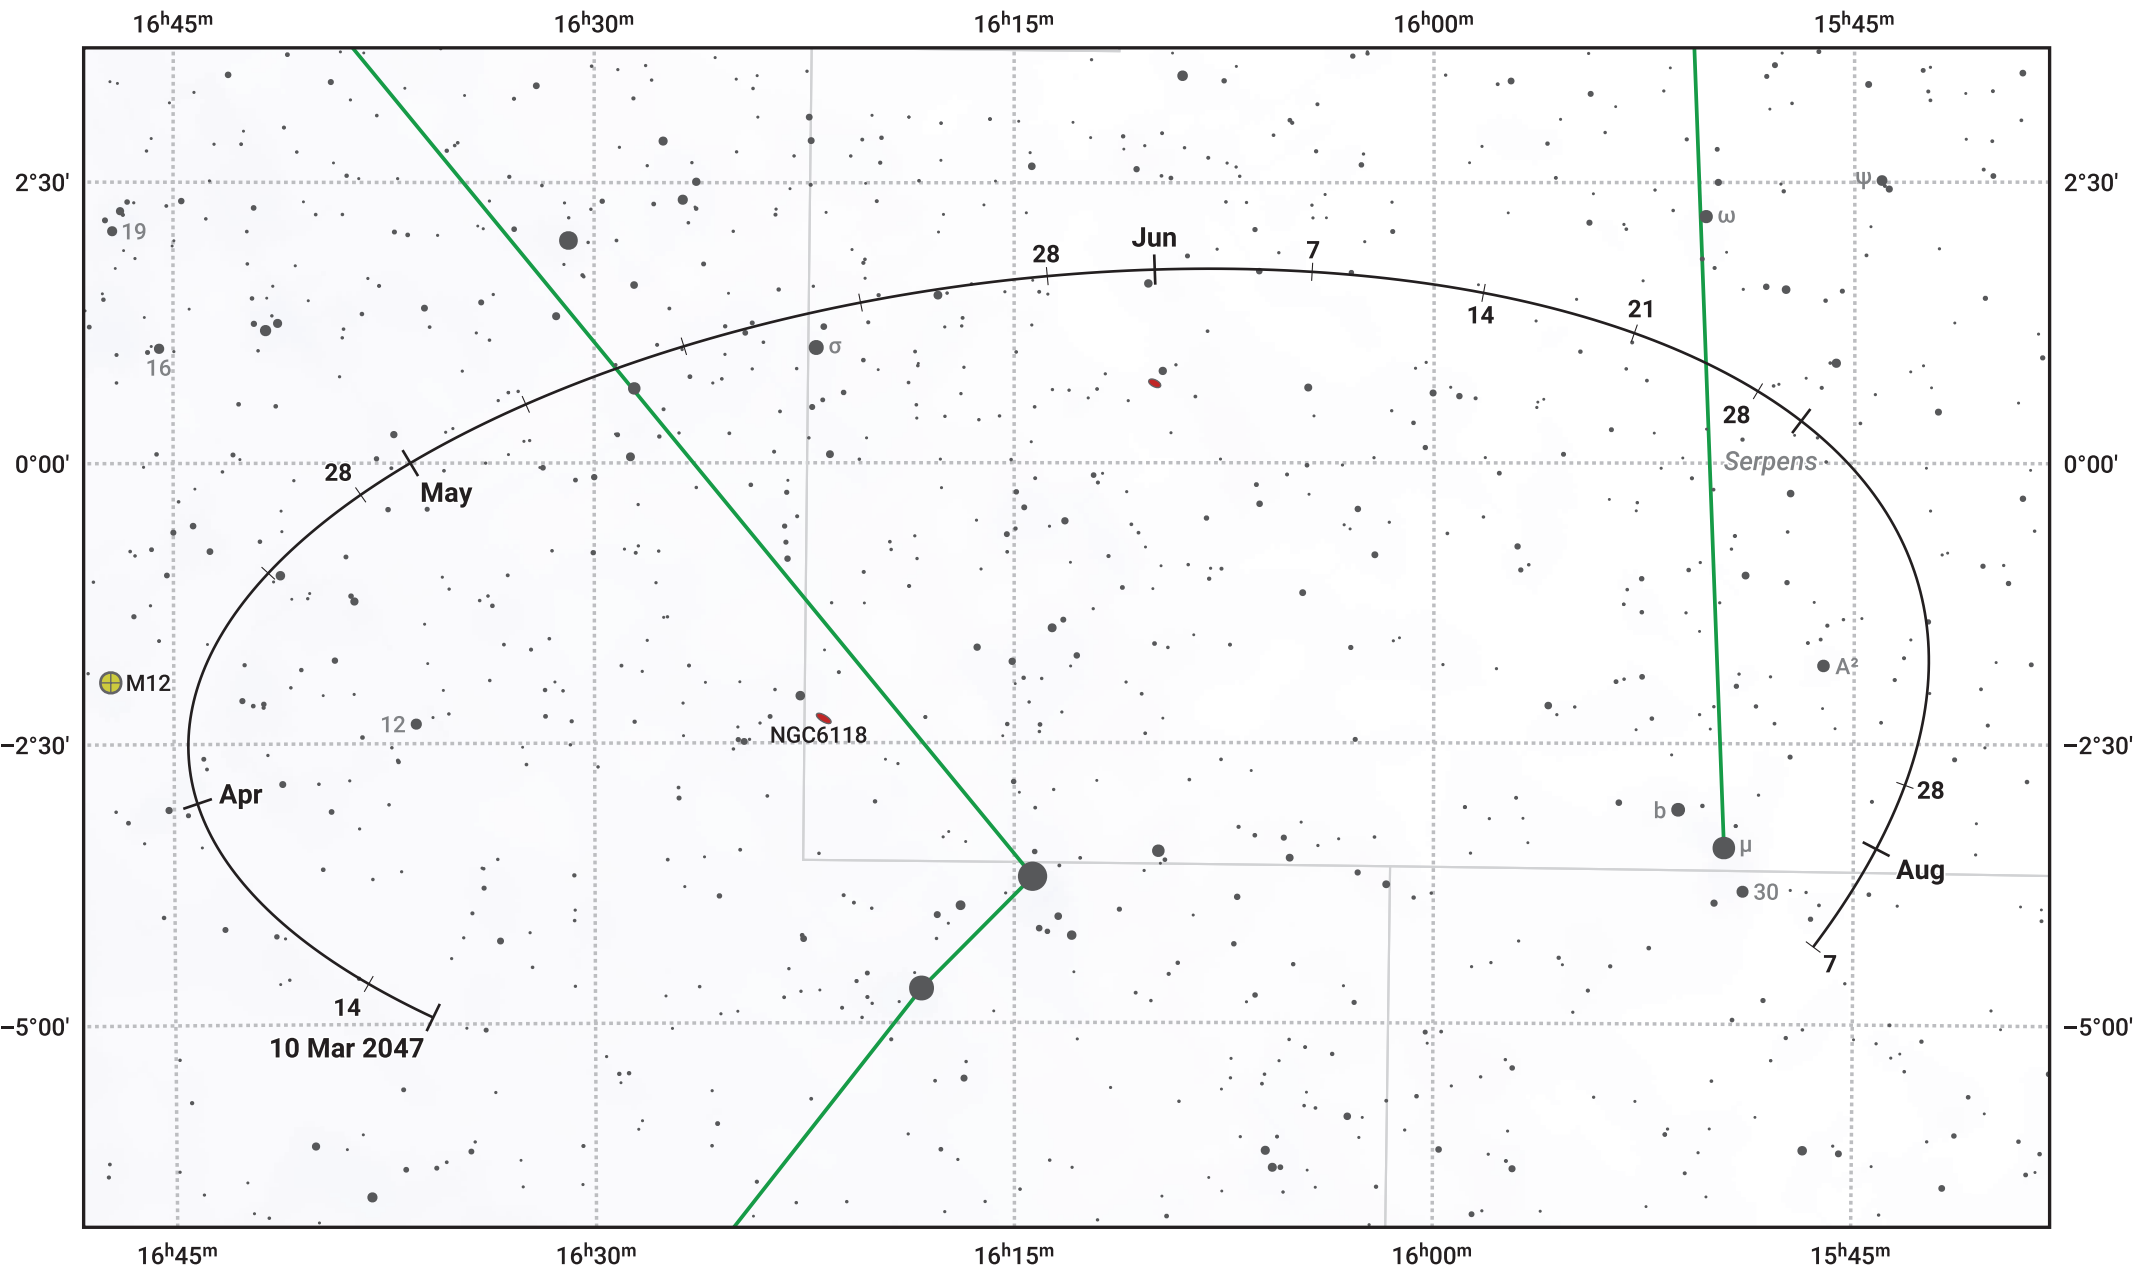

The path of Asteroid 6 Hebe around opposition on 24 May 2047

© Dominic Ford 2011–2024. Date markers placed at midnight UTC. Downloaded from <https://in-the-sky.org>

Magnitude scale: 10.0 9.0 8.0 7.0 6.0 5.0 4.0 3.0 2.0

— Ecliptic Plane

Galaxy Bright nebula Open cluster Globular cluster

Date	Mag
2047 Apr 1	10.5
2047 May 1	9.9
2047 May 5	9.8
2047 Jun 1	9.6
2047 Jul 1	10.0
2047 Aug 1	10.4