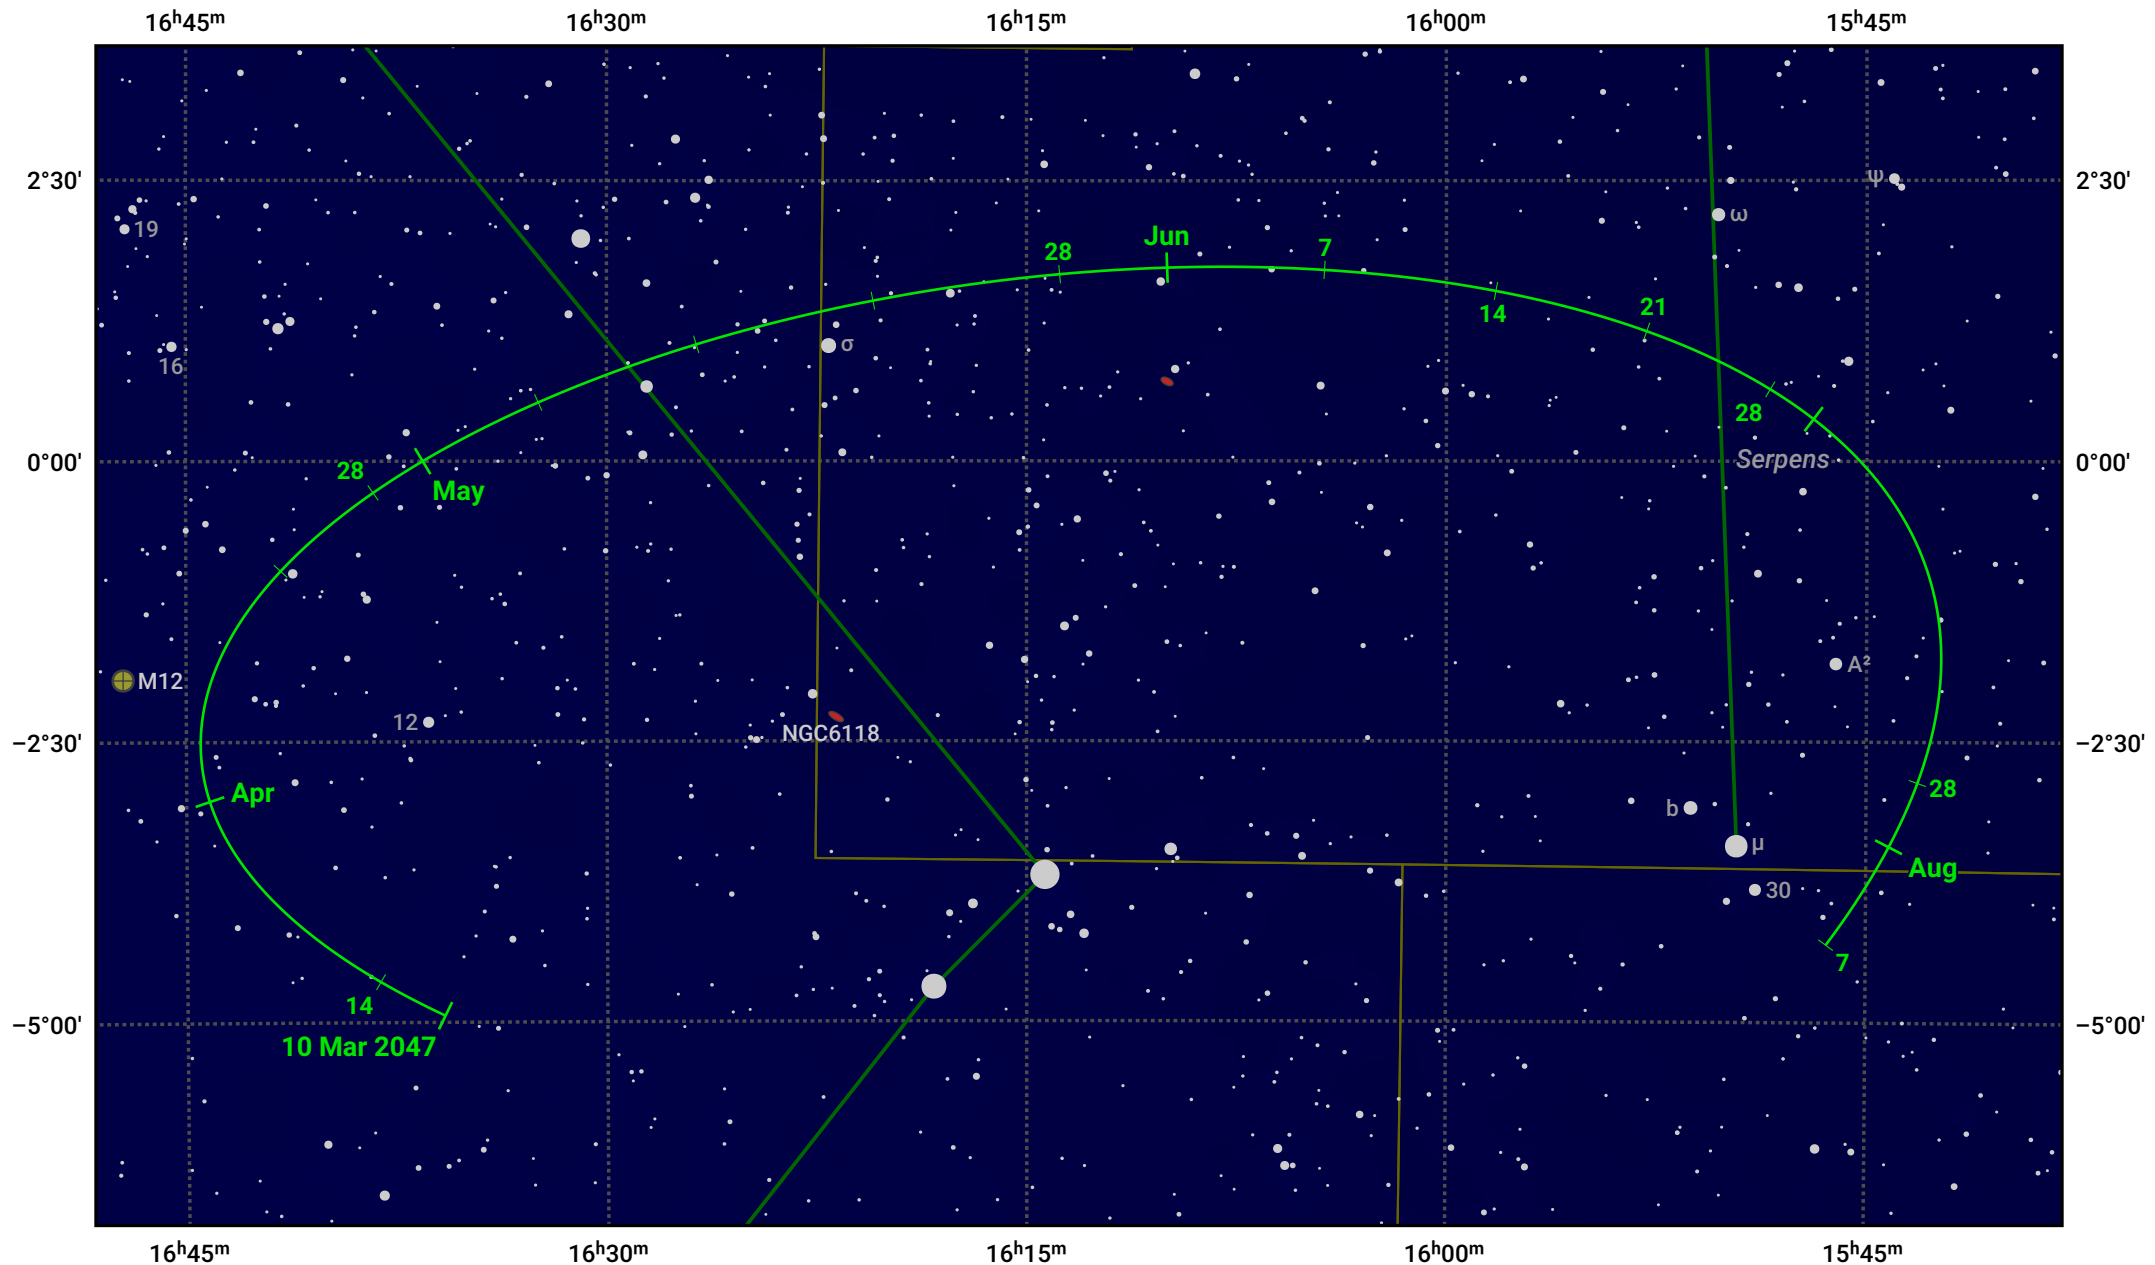

The path of Asteroid 6 Hebe around opposition on 24 May 2047

© Dominic Ford 2011–2024. Date markers placed at midnight UTC. Downloaded from <https://in-the-sky.org>

Magnitude scale: 10.0 9.0 8.0 7.0 6.0 5.0 4.0 3.0 2.0

— Ecliptic Plane

Galaxy Bright nebula Open cluster Globular cluster

Date	Mag
2047 Apr 1	10.5
2047 May 1	9.9
2047 May 5	9.8
2047 Jun 1	9.6
2047 Jul 1	10.0
2047 Aug 1	10.4