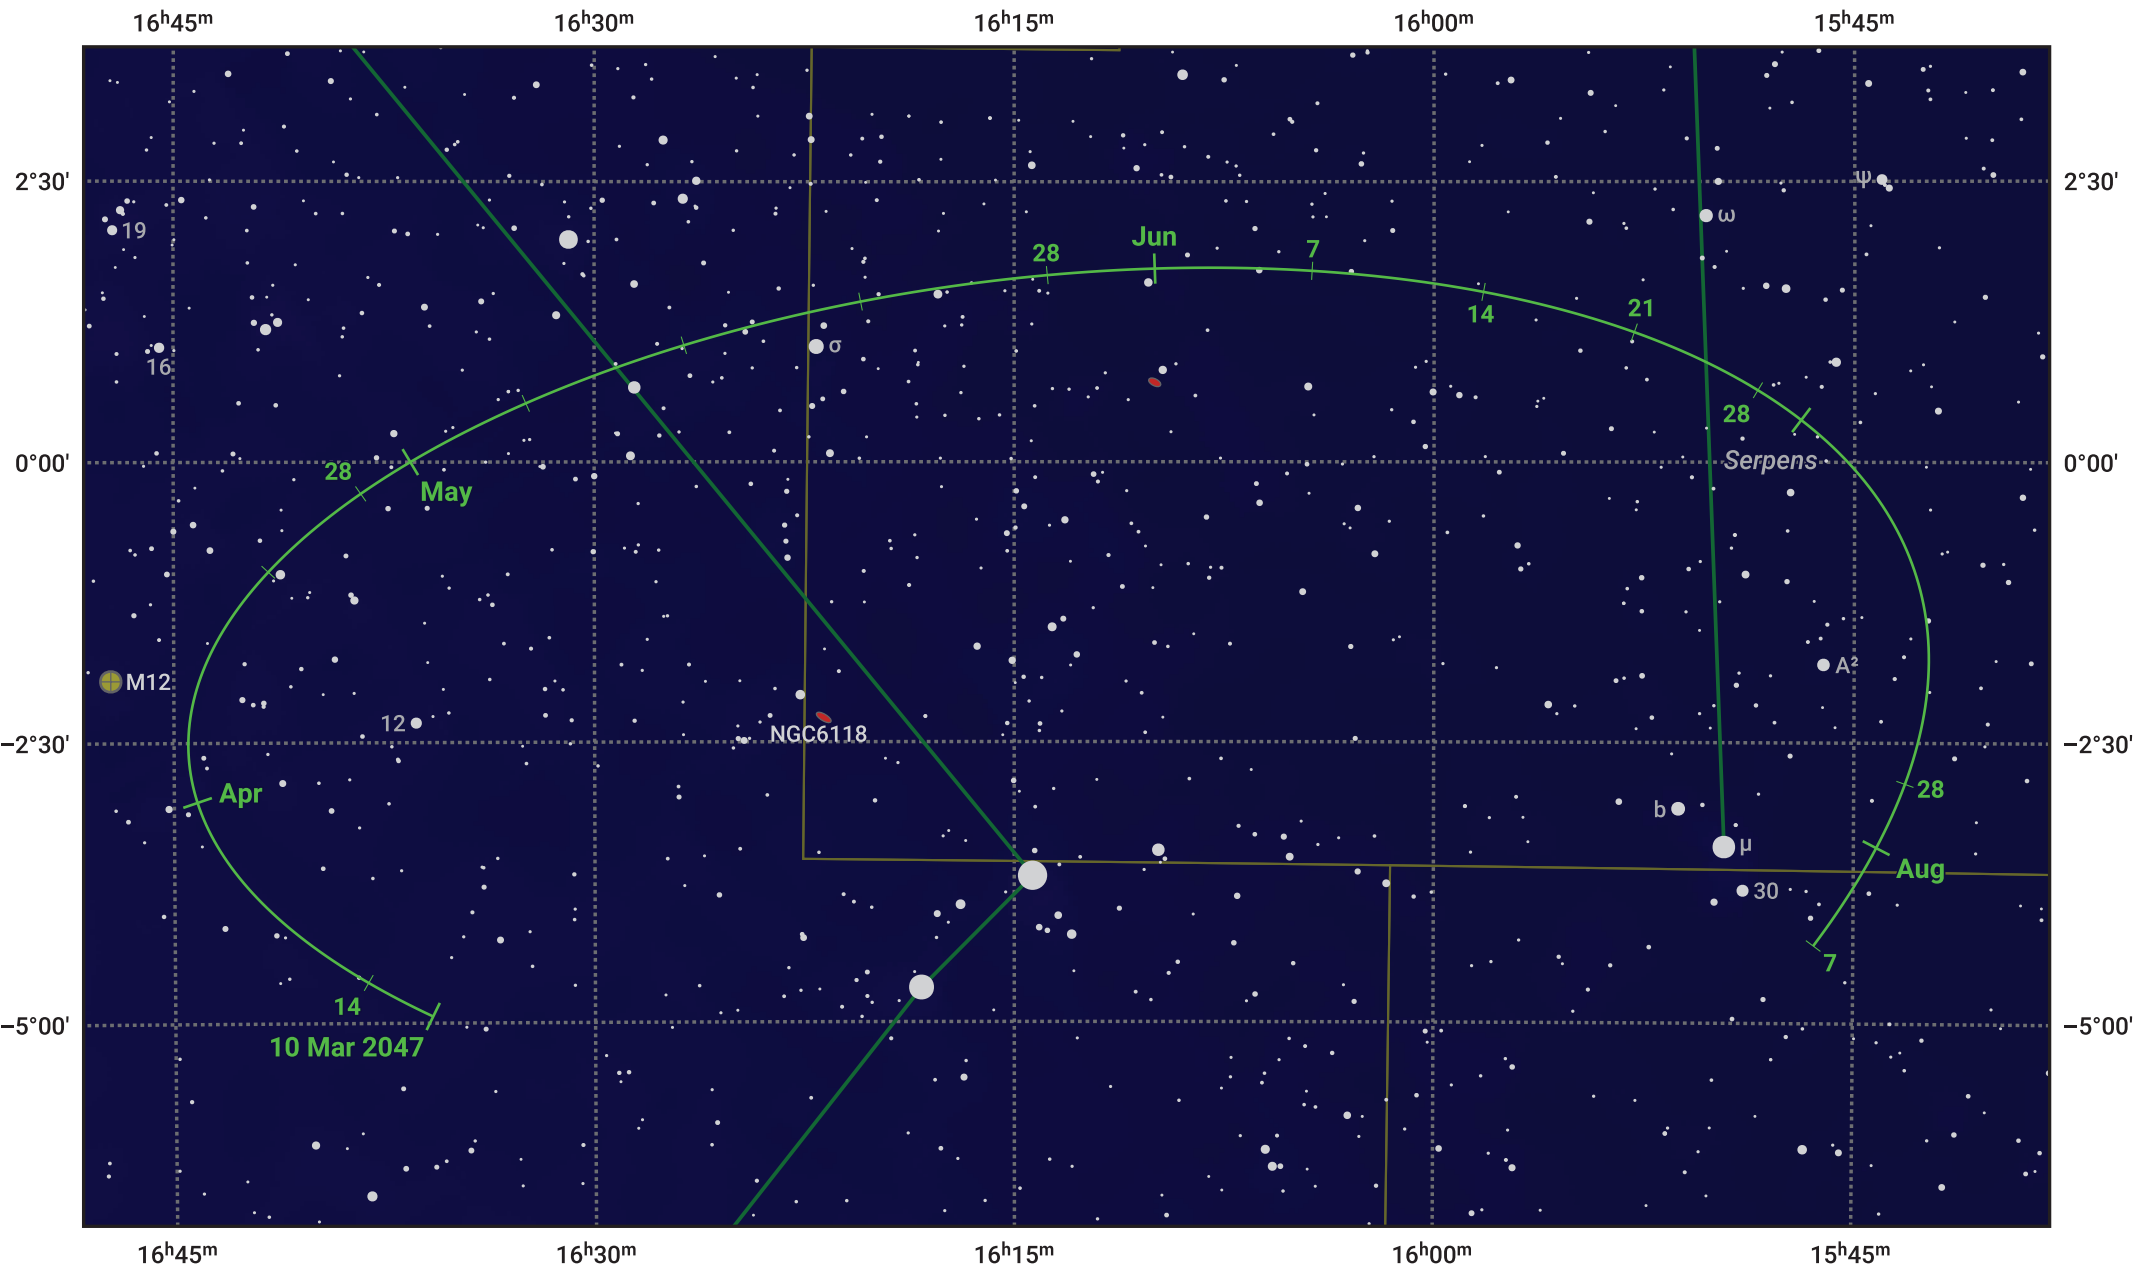

The path of Asteroid 6 Hebe around opposition on 24 May 2047

© Dominic Ford 2011–2024. Date markers placed at midnight UTC. Downloaded from <https://in-the-sky.org>

Magnitude scale: 10.0 9.0 8.0 7.0 6.0 5.0 4.0 3.0 2.0

— Ecliptic Plane

Galaxy Bright nebula Open cluster Globular cluster

Date	Mag
2047 Apr 1	10.5
2047 May 1	9.9
2047 May 5	9.8
2047 Jun 1	9.6
2047 Jul 1	10.0
2047 Aug 1	10.4