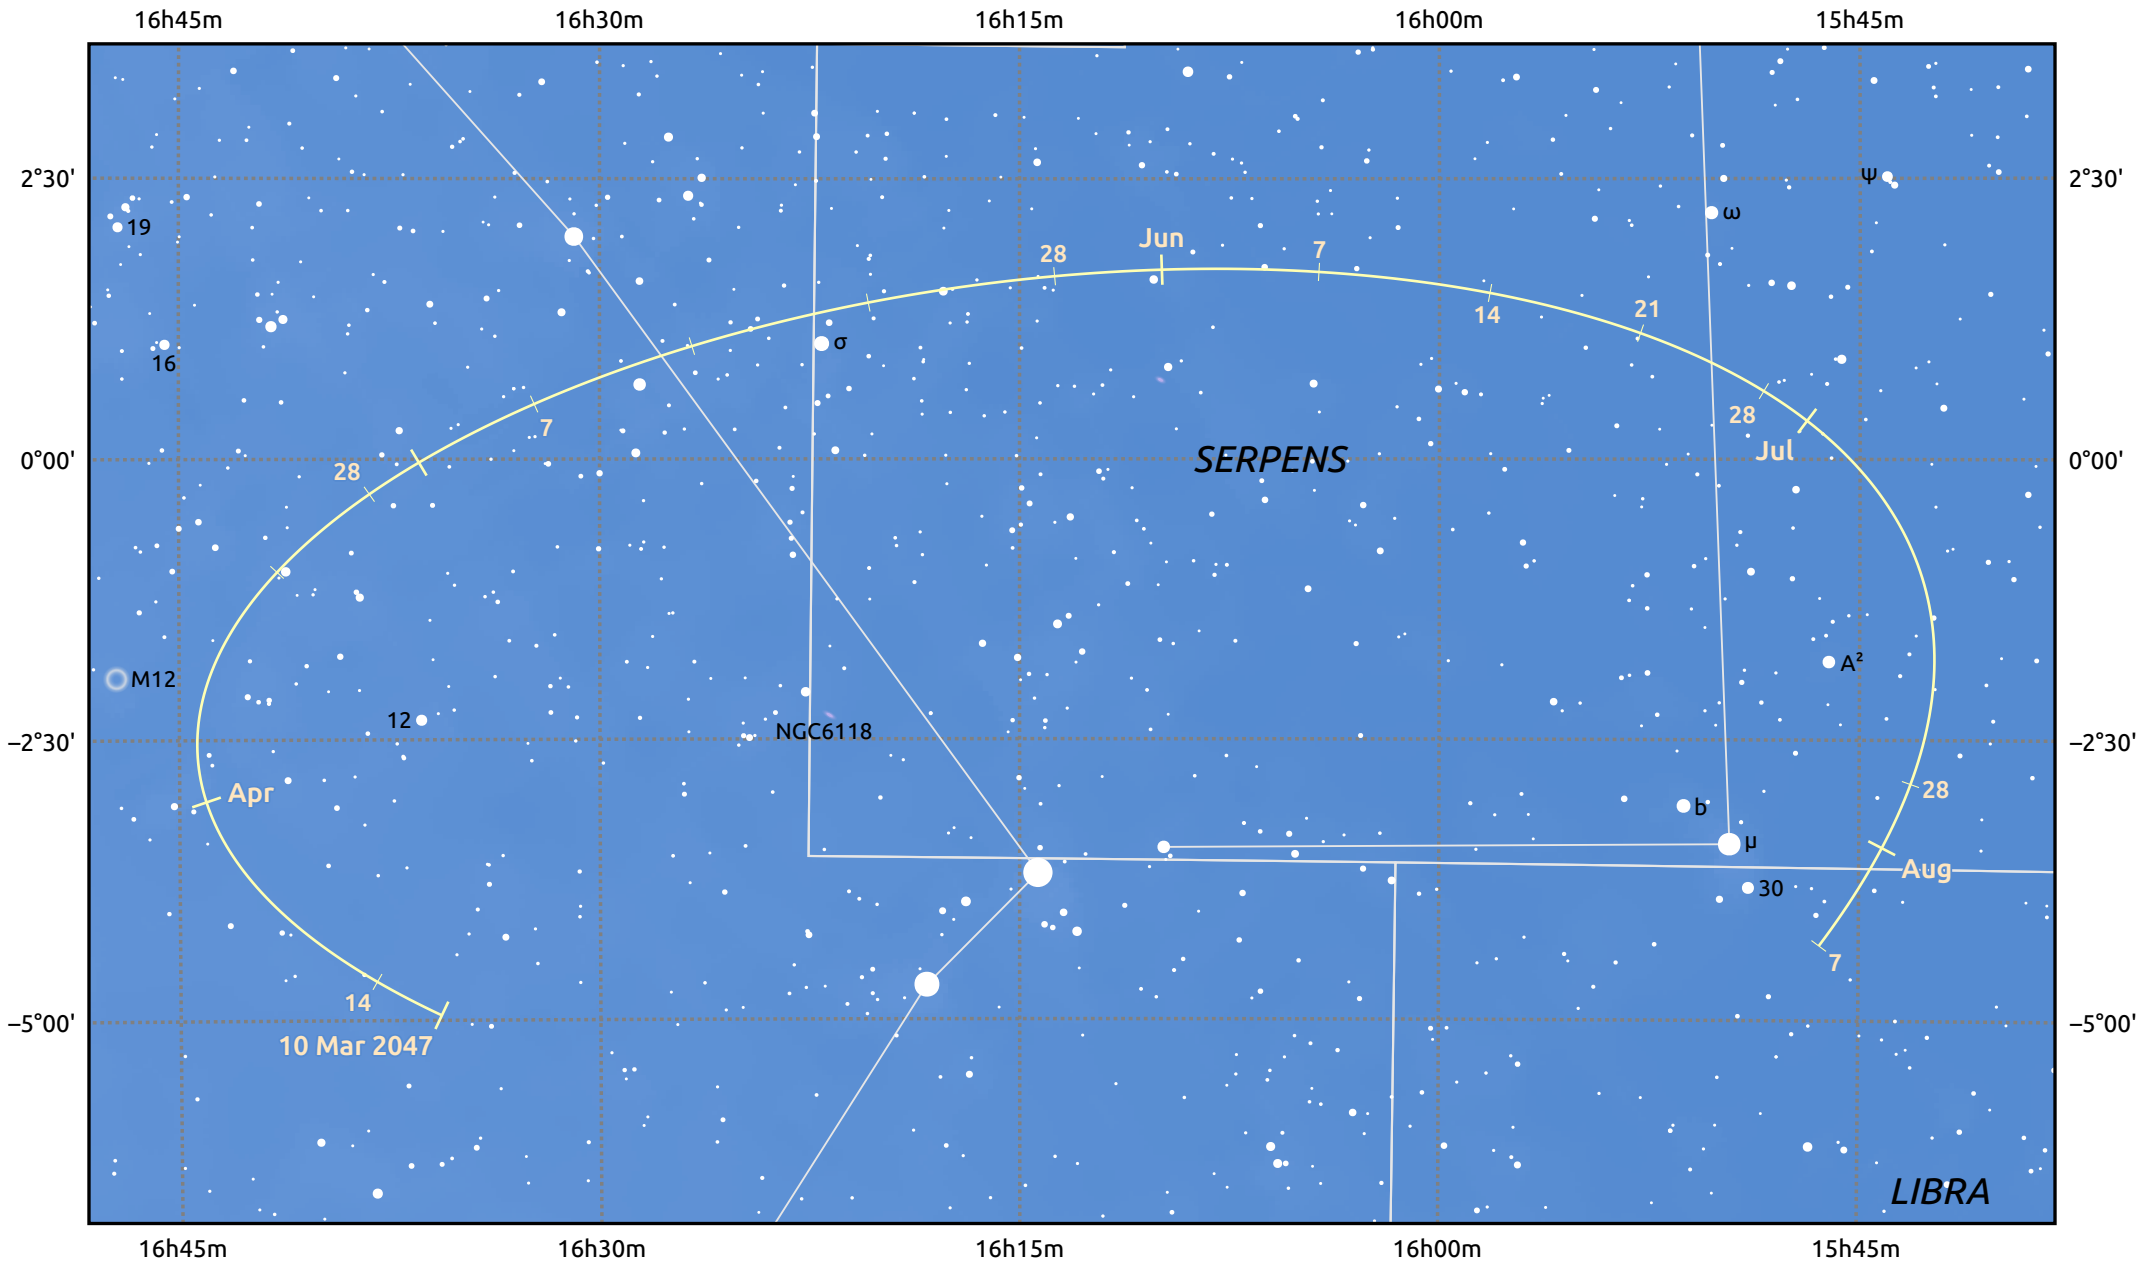

# The path of Asteroid 6 Hebe around opposition on 24 May 2047

© Dominic Ford 2011–2025. Date markers placed at midnight UTC. Downloaded from <https://in-the-sky.org>

Magnitude scale: 10.0 9.0 8.0 7.0 6.0 5.0 4.0 3.0 2.0

Ecliptic Plane

Galaxy Bright nebula Open cluster Globular cluster Planetary nebula

| Date       | Mag  |
|------------|------|
| 2047 Apr 1 | 10.5 |
| 2047 May 1 | 9.9  |
| 2047 May 5 | 9.8  |
| 2047 Jun 1 | 9.6  |
| 2047 Jul 1 | 10.0 |
| 2047 Aug 1 | 10.4 |