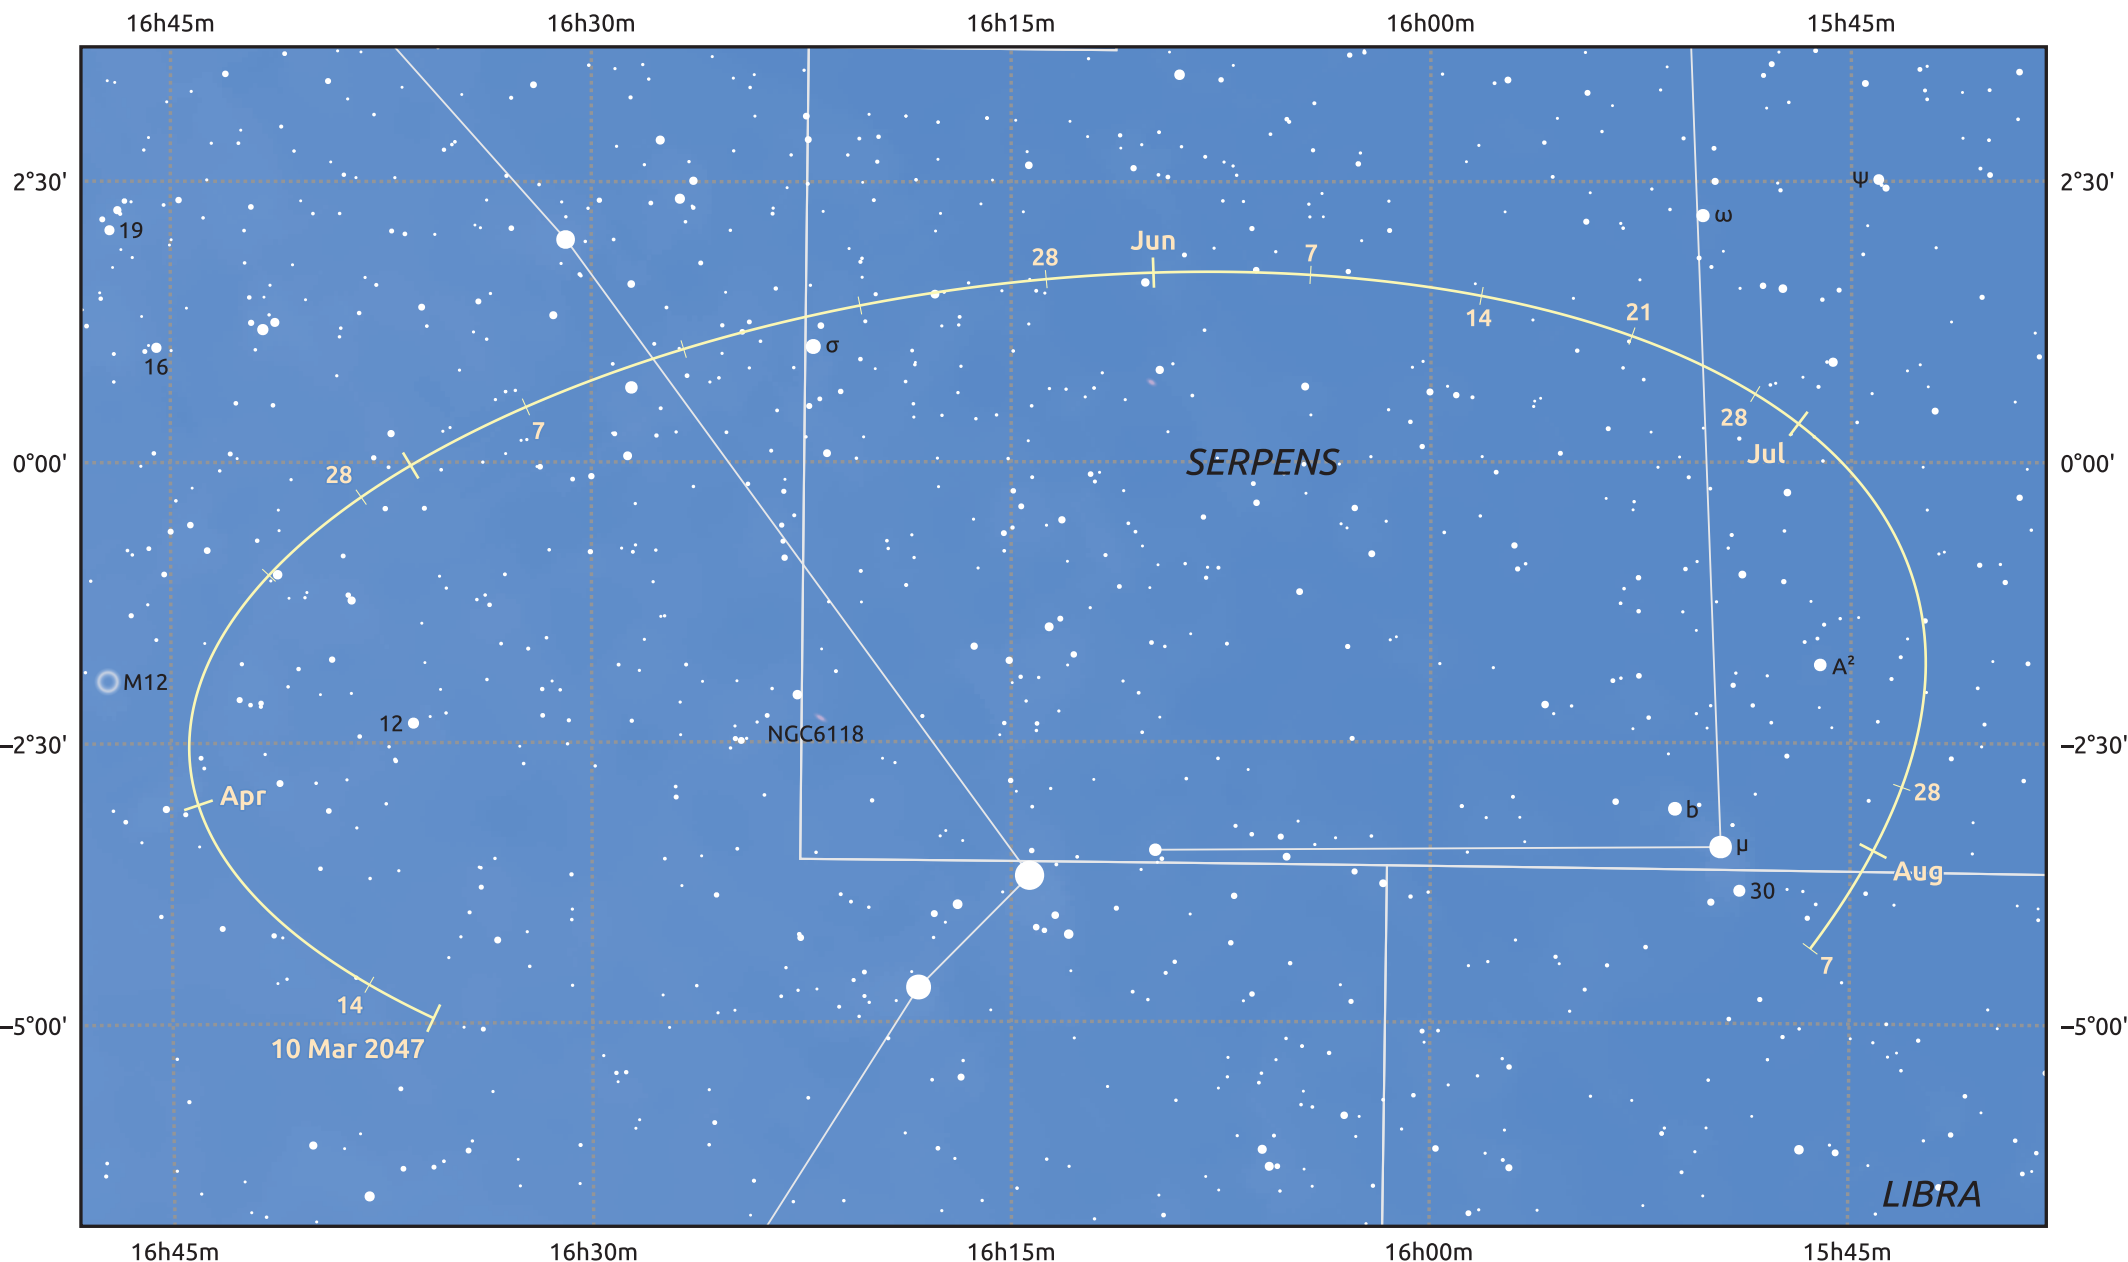

The path of Asteroid 6 Hebe around opposition on 24 May 2047

© Dominic Ford 2011–2025. Date markers placed at midnight UTC. Downloaded from <https://in-the-sky.org>

Magnitude scale: ● 10.0 ● 9.0 ● 8.0 ● 7.0 ● 6.0 ● 5.0 ● 4.0 ● 3.0 ● 2.0

— Ecliptic Plane

Galaxy Bright nebula Open cluster Globular cluster Planetary nebula

Date	Mag
2047 Apr 1	10.5
2047 May 1	9.9
2047 May 5	9.8
2047 Jun 1	9.6
2047 Jul 1	10.0
2047 Aug 1	10.4