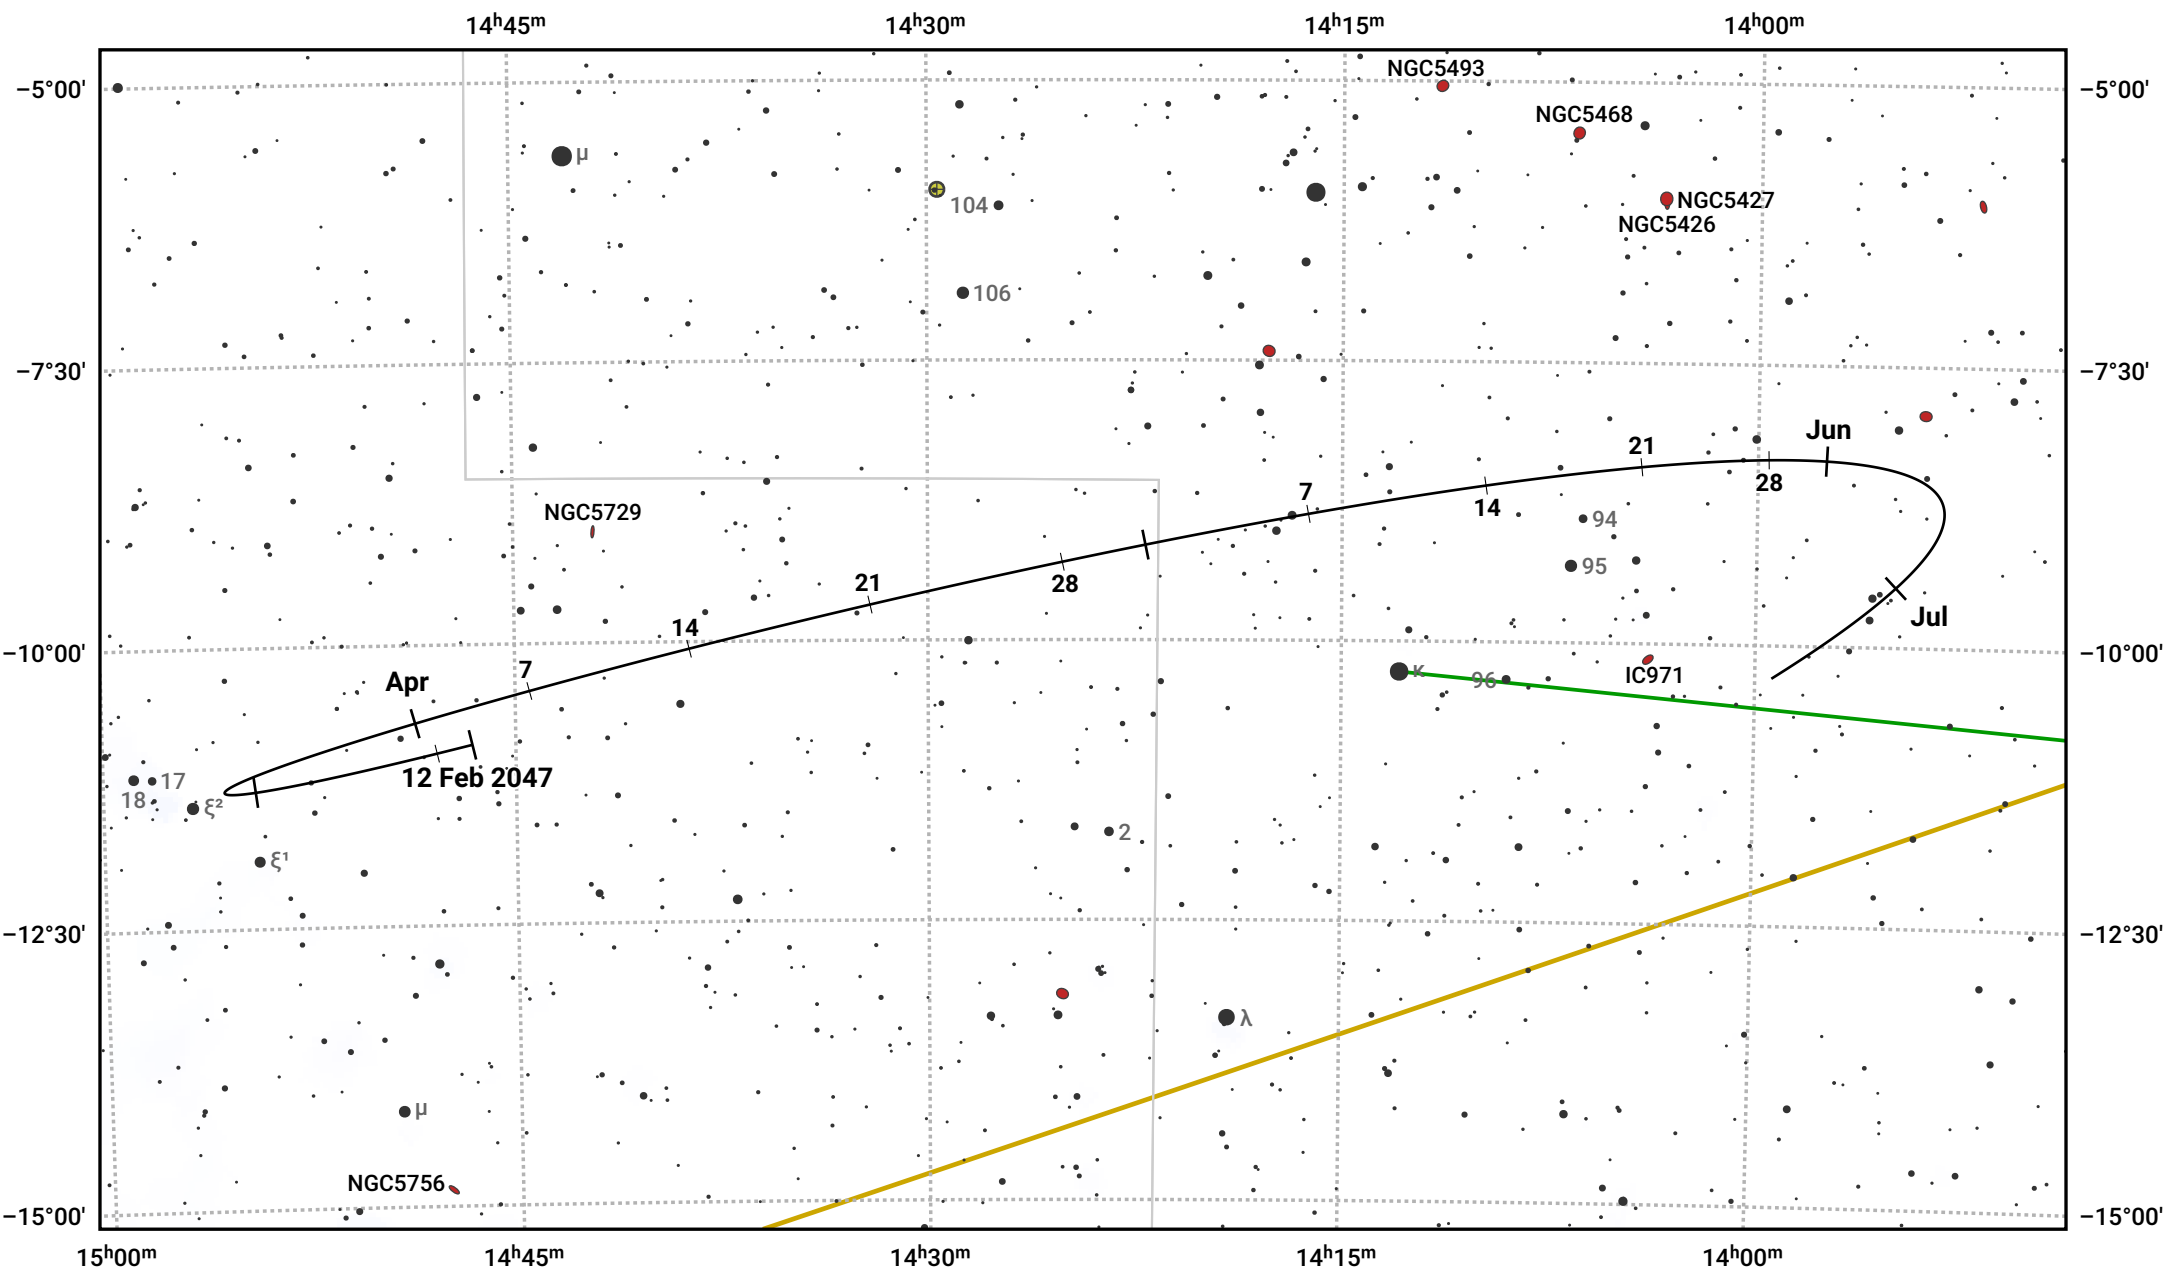

The path of Asteroid 9 Metis around opposition on 28 Apr 2047

© Dominic Ford 2011–2024. Date markers placed at midnight UTC. Downloaded from <https://in-the-sky.org>

Magnitude scale: 10.0 9.0 8.0 7.0 6.0 5.0 4.0 3.0

- Galaxy
- Bright nebula
- Open cluster
- Globular cluster

Date	Mag
2047 Mar 1	10.8
2047 Apr 1	10.2
2047 Apr 8	10.1
2047 May 1	9.7
2047 Jun 1	10.5
2047 Jul 1	11.1
2047 Jul 2	11.1