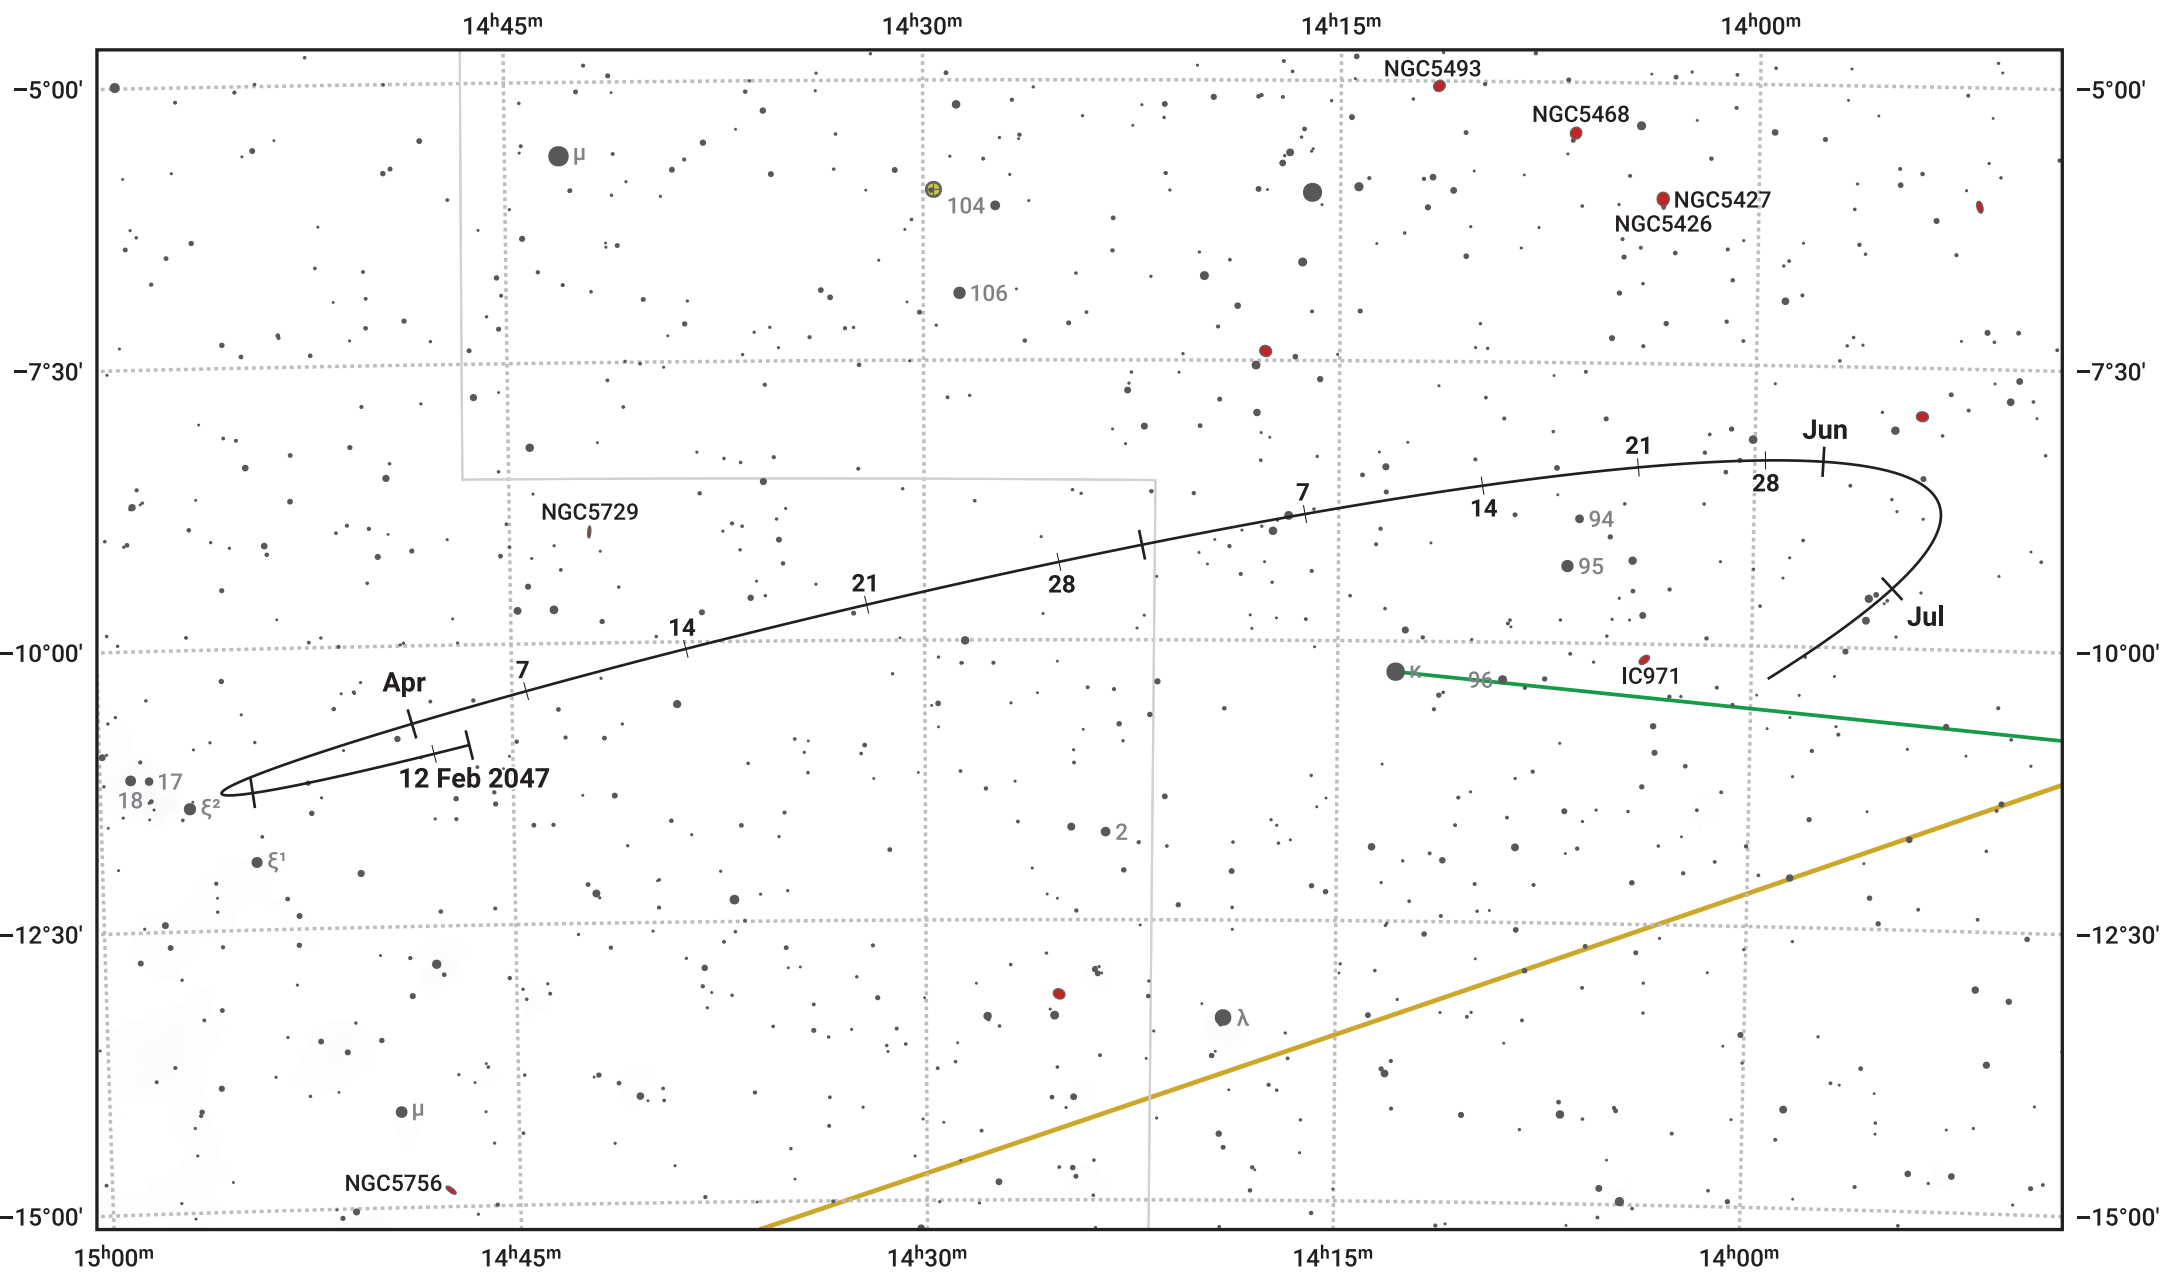

# The path of Asteroid 9 Metis around opposition on 28 Apr 2047

© Dominic Ford 2011–2024. Date markers placed at midnight UTC. Downloaded from <https://in-the-sky.org>

Magnitude scale: 10.0 9.0 8.0 7.0 6.0 5.0 4.0 3.0

— Ecliptic Plane

- Galaxy
- Bright nebula
- Open cluster
- ⊕ Globular cluster

Date	Mag
2047 Mar 1	10.8
2047 Apr 1	10.2
2047 Apr 8	10.1
2047 May 1	9.7
2047 Jun 1	10.5
2047 Jul 1	11.1
2047 Jul 2	11.1