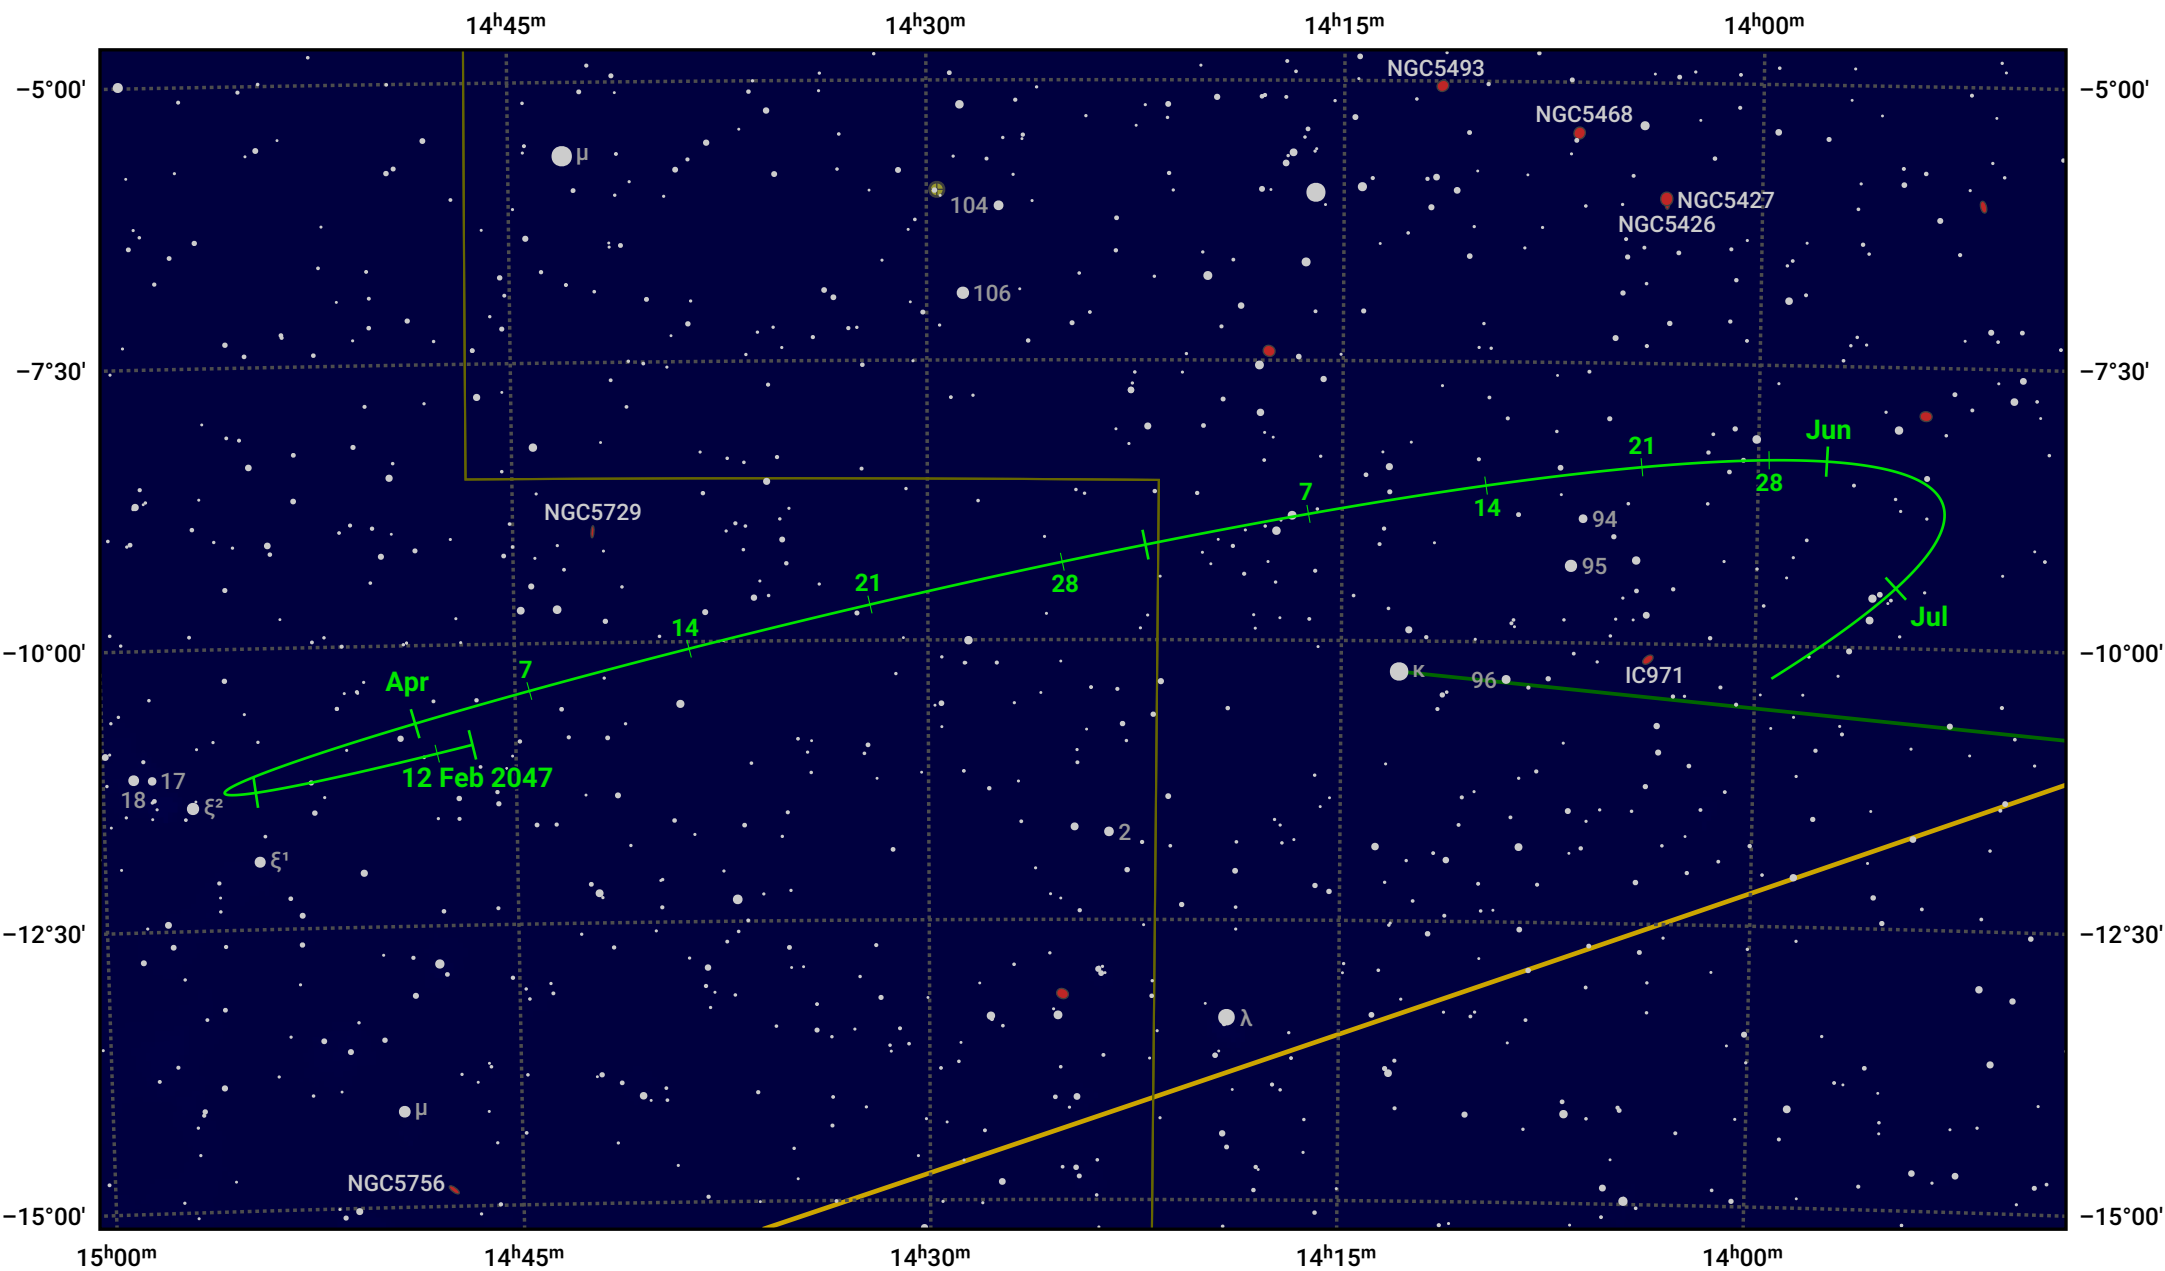

The path of Asteroid 9 Metis around opposition on 28 Apr 2047

© Dominic Ford 2011–2024. Date markers placed at midnight UTC. Downloaded from <https://in-the-sky.org>

Magnitude scale: 10.0 9.0 8.0 7.0 6.0 5.0 4.0 3.0

— Ecliptic Plane

Galaxy Bright nebula Open cluster Globular cluster

Date	Mag
2047 Mar 1	10.8
2047 Apr 1	10.2
2047 Apr 8	10.1
2047 May 1	9.7
2047 Jun 1	10.5
2047 Jul 1	11.1
2047 Jul 2	11.1