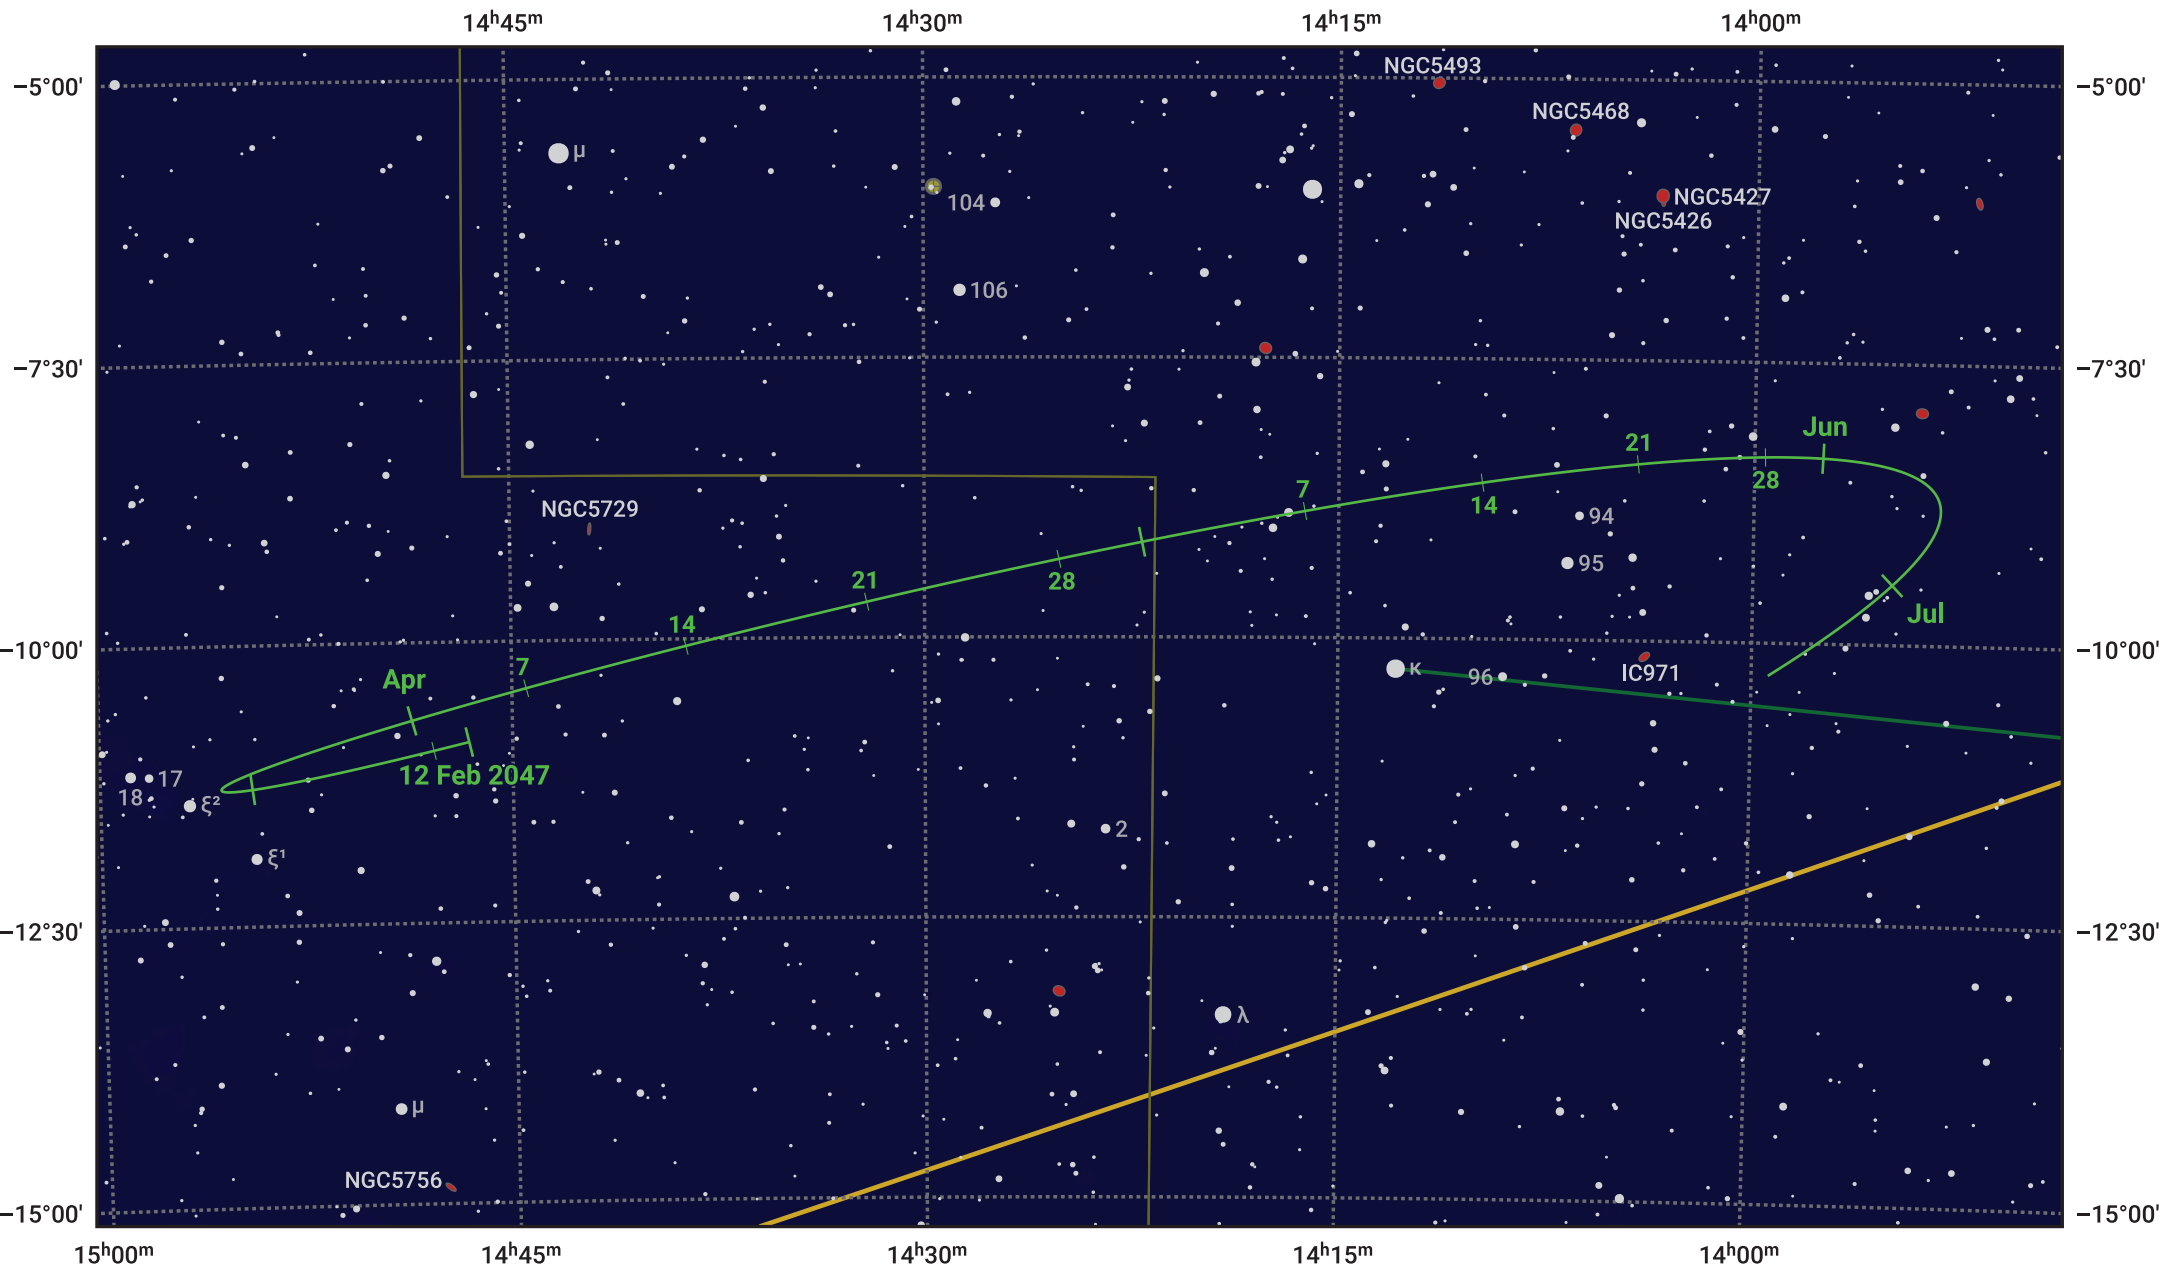

The path of Asteroid 9 Metis around opposition on 28 Apr 2047

© Dominic Ford 2011–2024. Date markers placed at midnight UTC. Downloaded from <https://in-the-sky.org>

Magnitude scale: 10.0 9.0 8.0 7.0 6.0 5.0 4.0 3.0

— Ecliptic Plane

Galaxy Bright nebula Open cluster Globular cluster

Date	Mag
2047 Mar 1	10.8
2047 Apr 1	10.2
2047 Apr 8	10.1
2047 May 1	9.7
2047 Jun 1	10.5
2047 Jul 1	11.1
2047 Jul 2	11.1