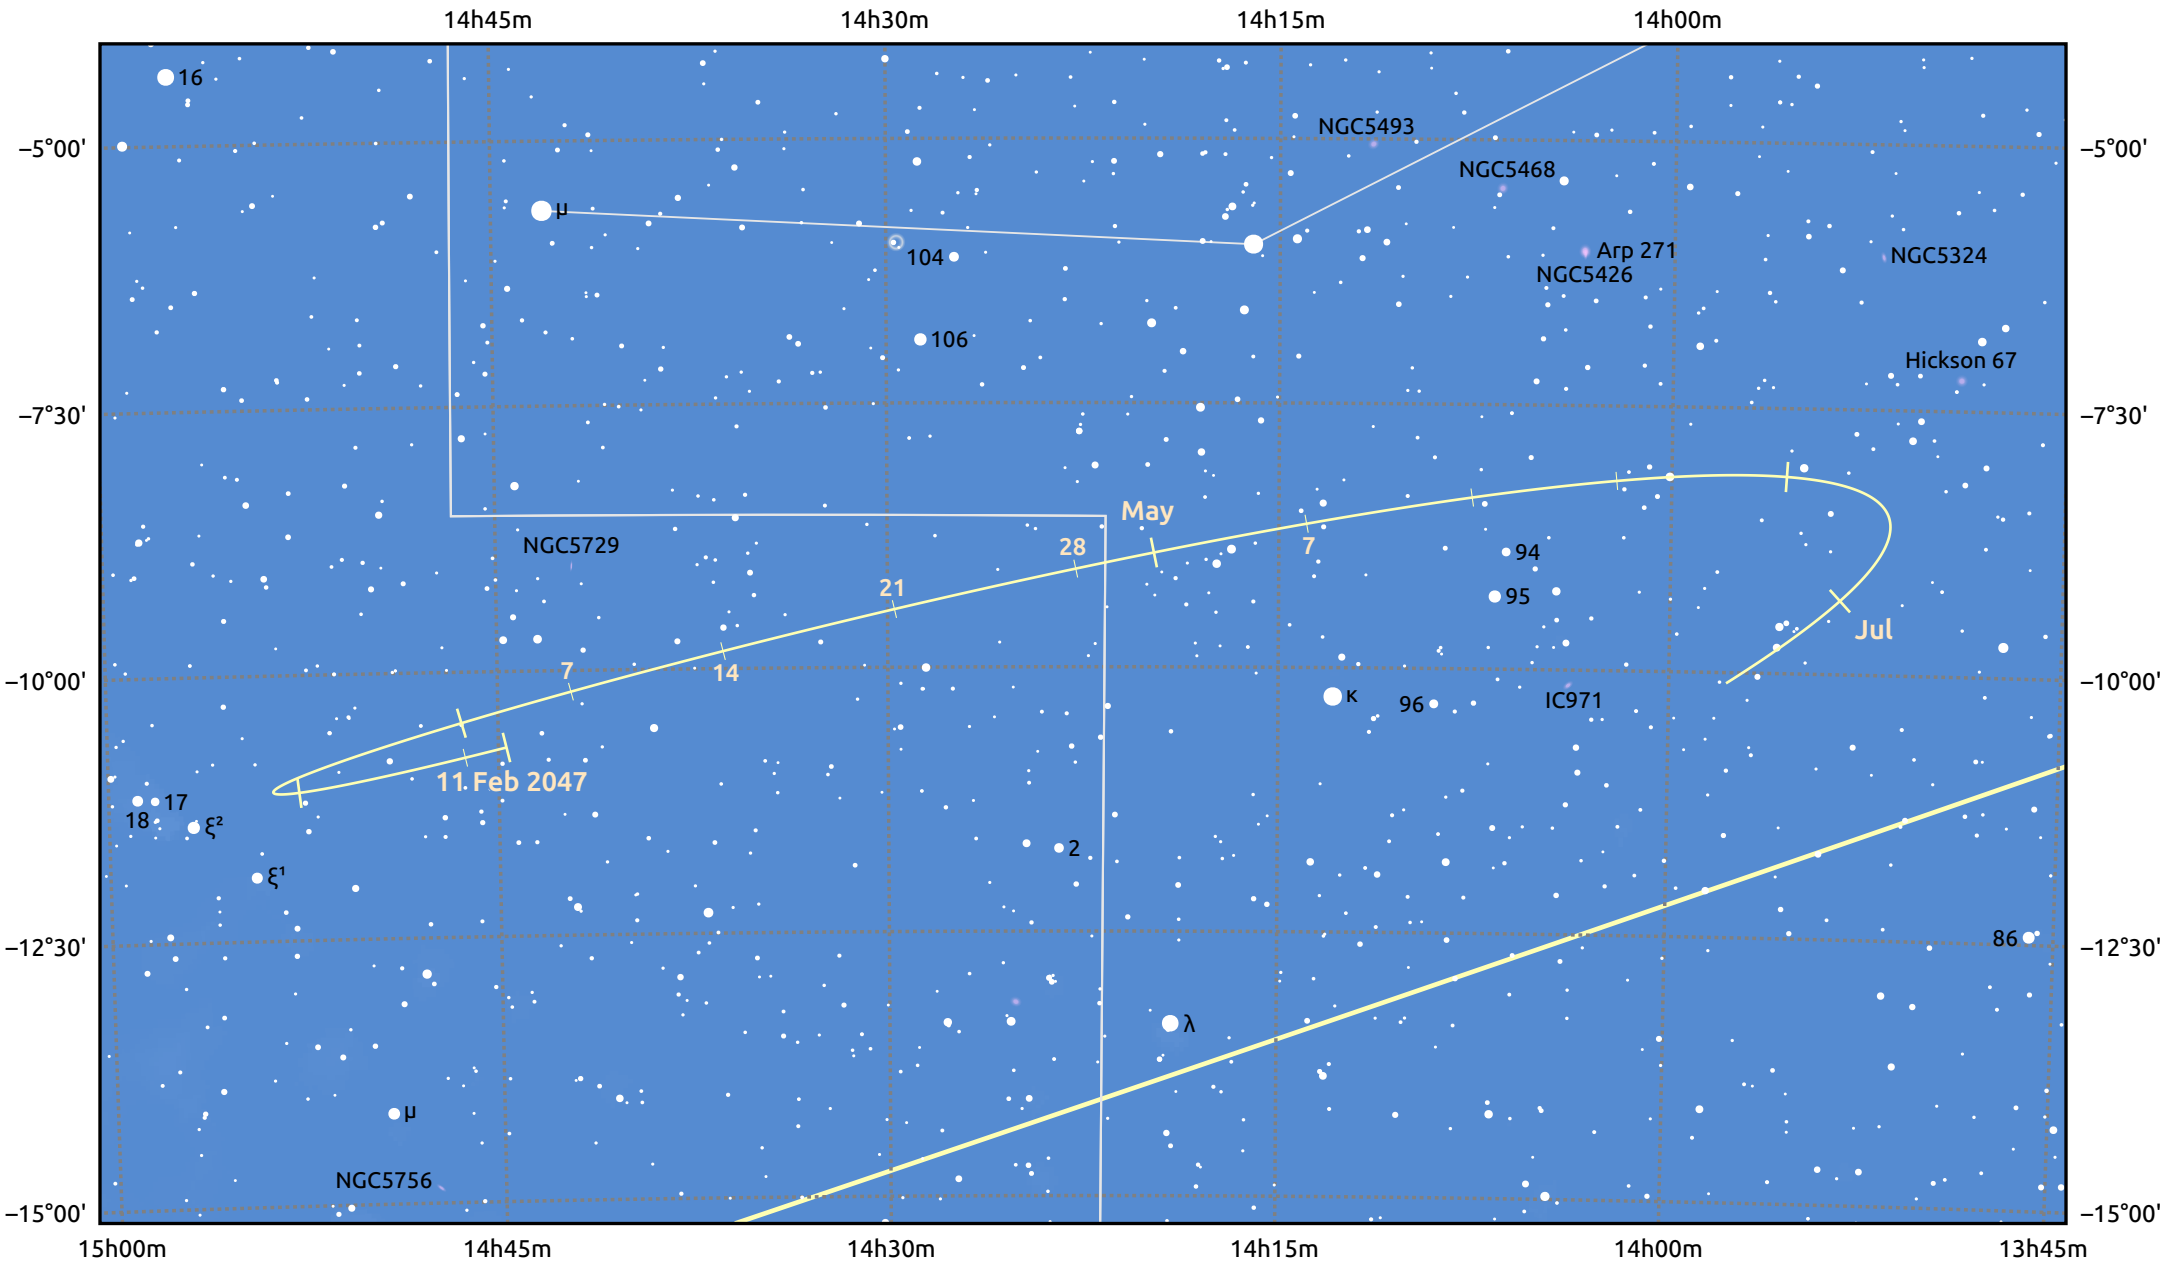

# The path of Asteroid 9 Metis around opposition on 27 Apr 2047

© Dominic Ford 2011–2025. Date markers placed at midnight UTC. Downloaded from <https://in-the-sky.org>

Magnitude scale: 10.0 9.0 8.0 7.0 6.0 5.0 4.0 3.0

— Ecliptic Plane

Galaxy Bright nebula Open cluster Globular cluster Planetary nebula

Date	Mag
2047 Mar 1	10.8
2047 Apr 1	10.2
2047 Apr 7	10.1
2047 May 1	9.7
2047 Jun 1	10.5
2047 Jul 1	11.1