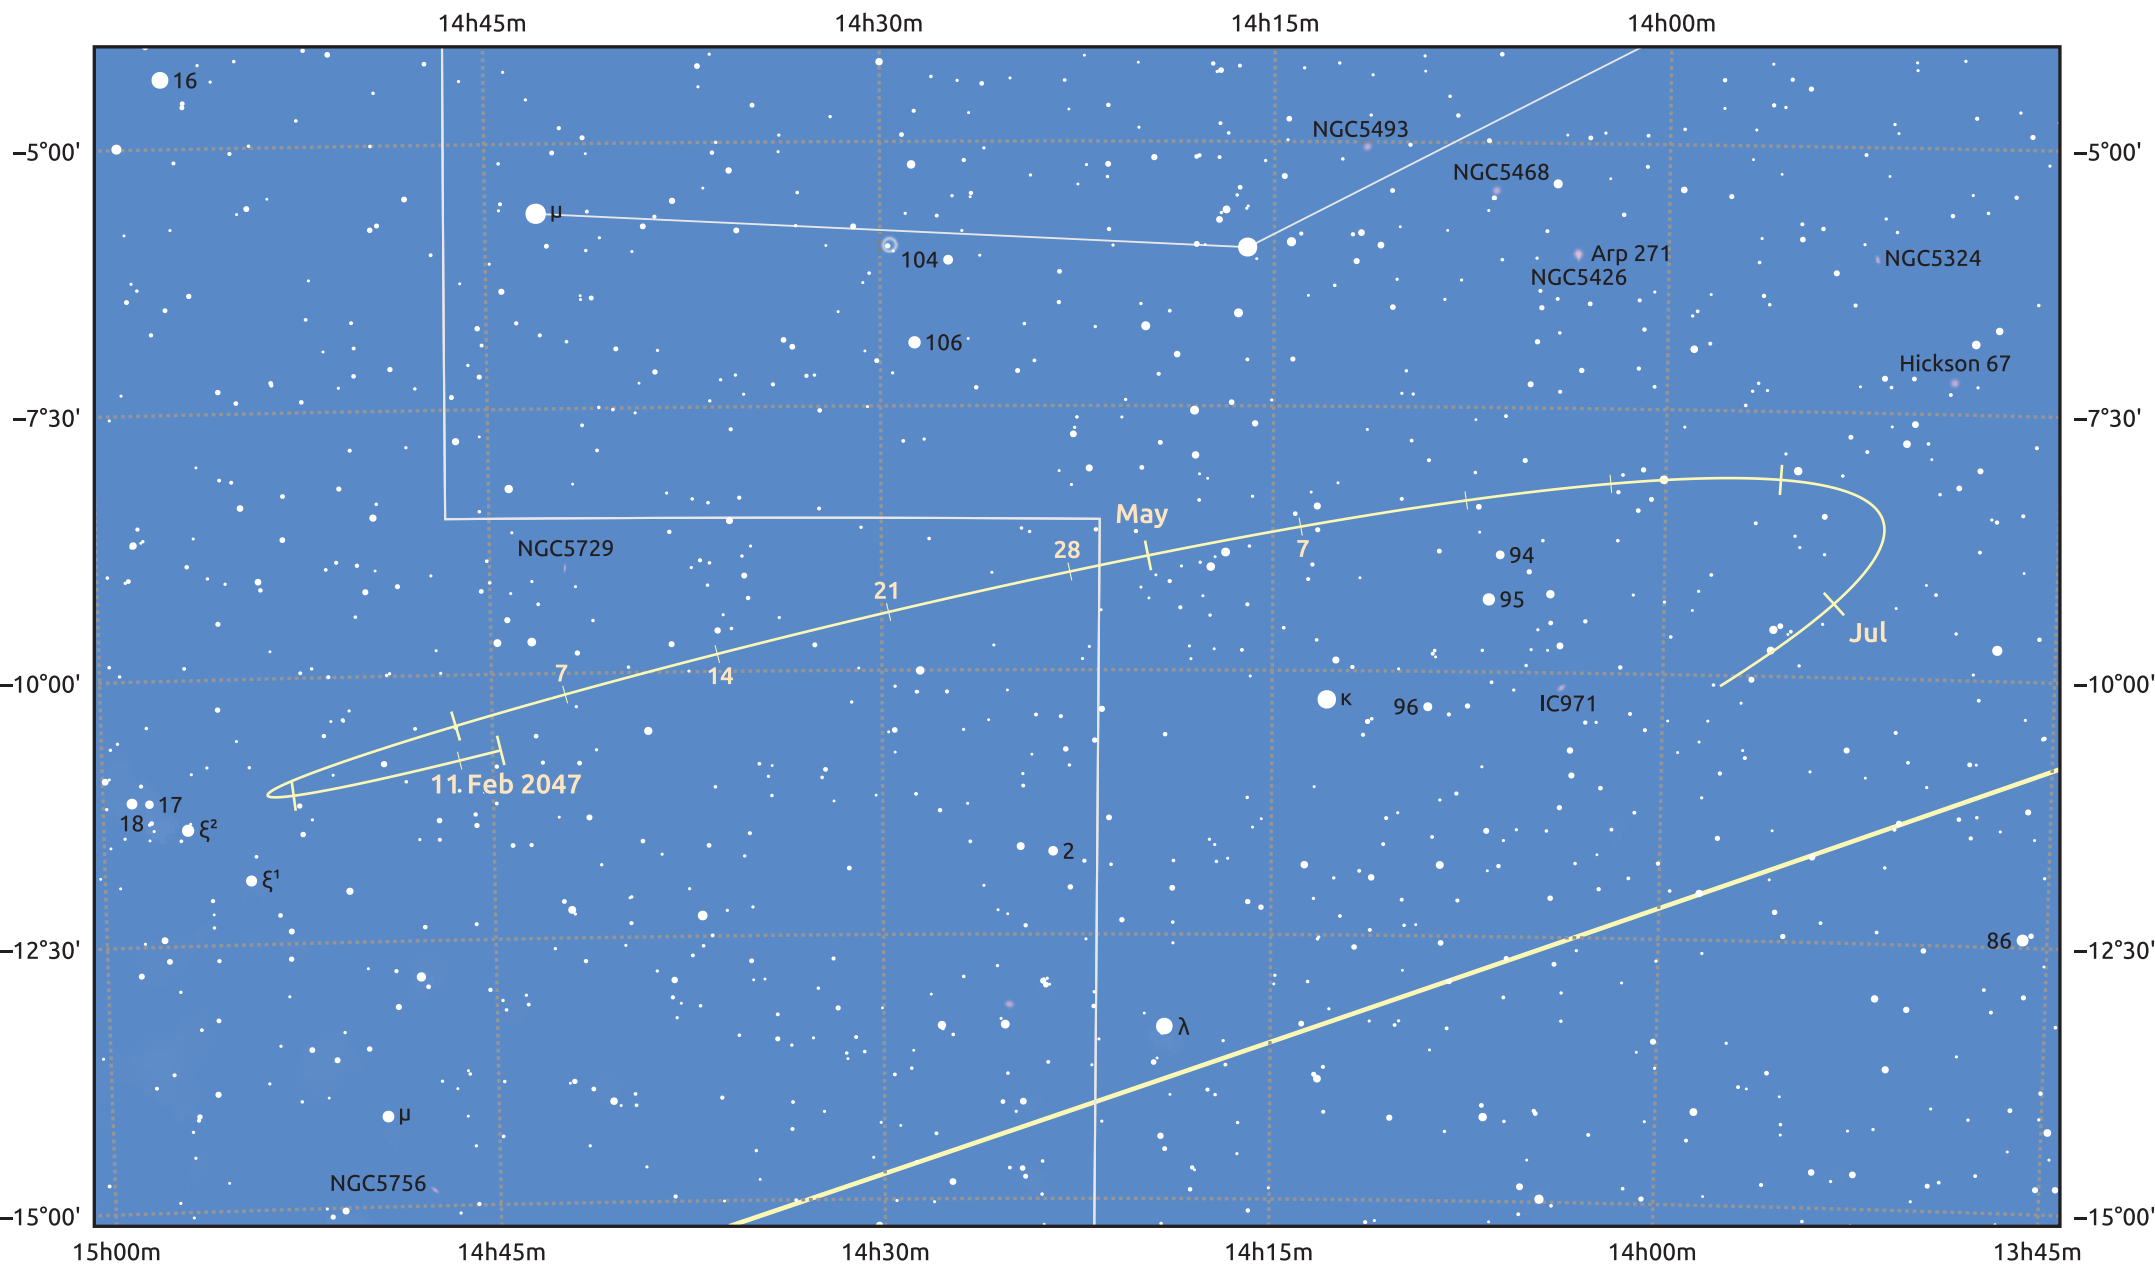

# The path of Asteroid 9 Metis around opposition on 27 Apr 2047

© Dominic Ford 2011–2025. Date markers placed at midnight UTC. Downloaded from <https://in-the-sky.org>

Magnitude scale: 10.0 9.0 8.0 7.0 6.0 5.0 4.0 3.0

Ecliptic Plane

- Galaxy
- Bright nebula
- Open cluster
- Globular cluster
- ◆ Planetary nebula

Date	Mag
2047 Mar 1	10.8
2047 Apr 1	10.2
2047 Apr 7	10.1
2047 May 1	9.7
2047 Jun 1	10.5
2047 Jul 1	11.1