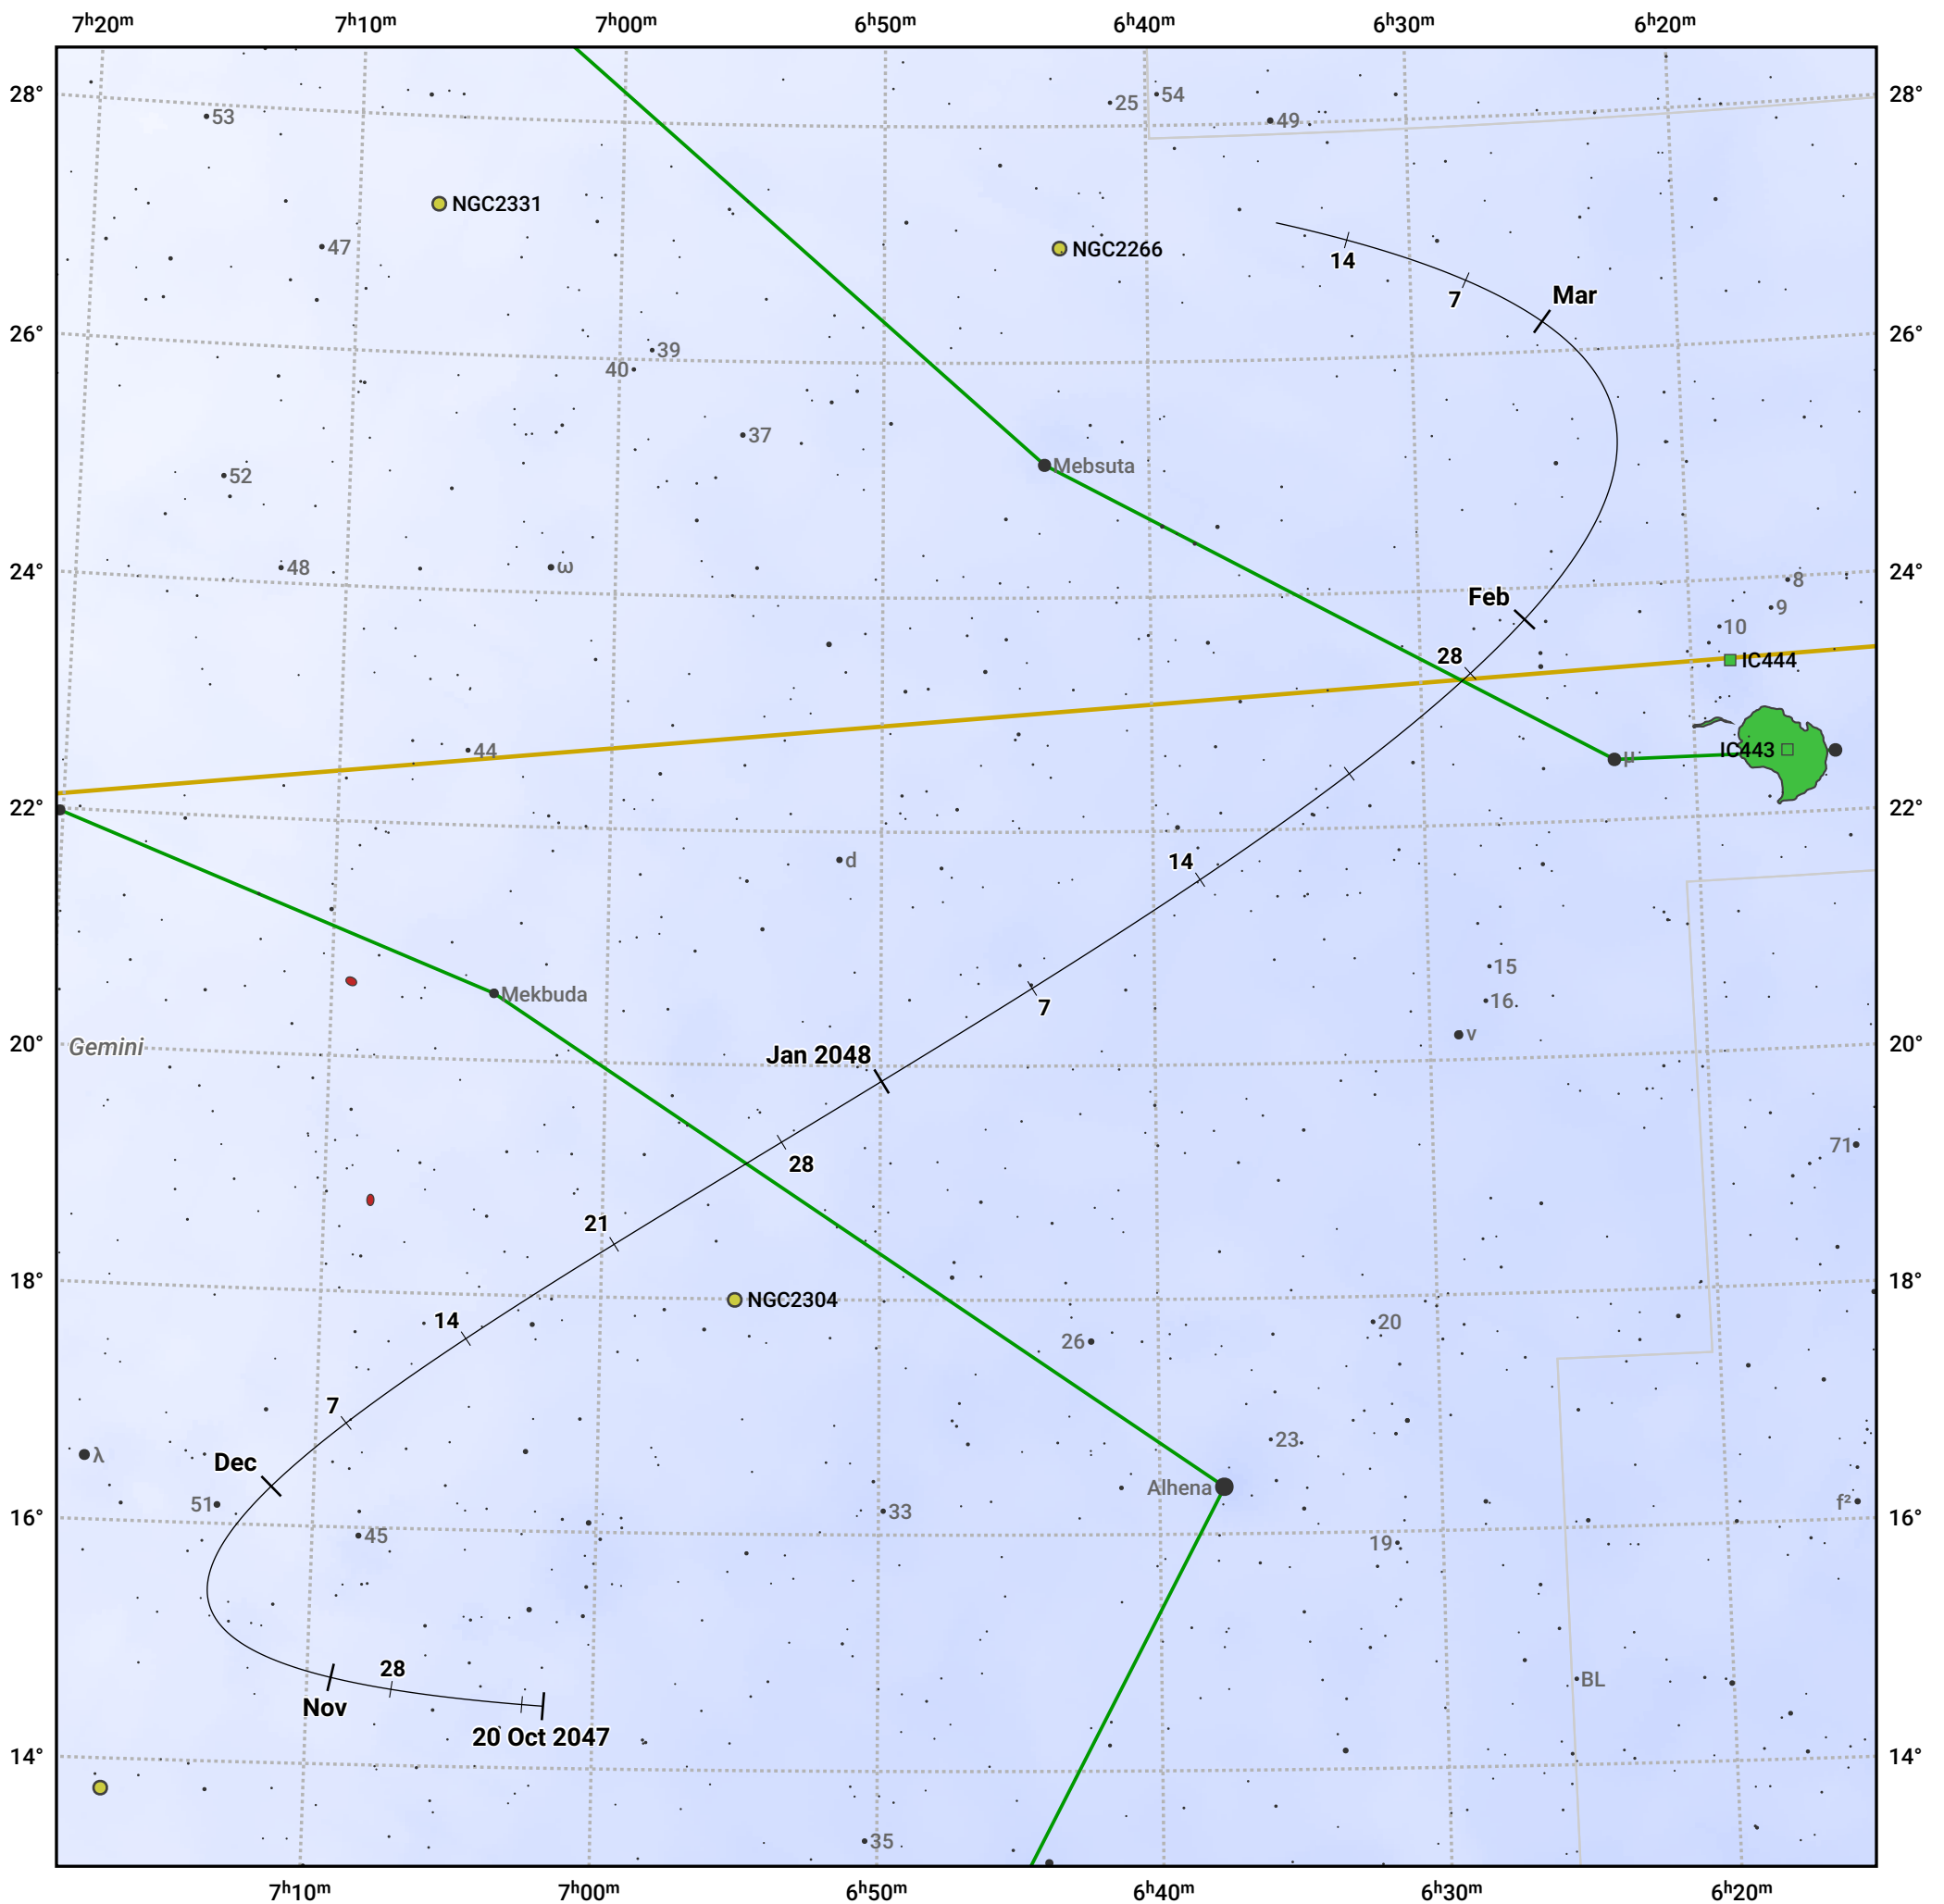

The path of Asteroid 511 Davida around opposition on 3 Jan 2048

© Dominic Ford 2011–2024. Date markers placed at midnight UTC. Downloaded from <https://in-the-sky.org>

Magnitude scale: 9.0 8.0 7.0 6.0 5.0 4.0 3.0 2.0 1.0

— Ecliptic Plane

Galaxy Bright nebula Open cluster Globular cluster

Date	Mag
2047 Nov 1	11.0
2047 Dec 1	10.5
2047 Dec 11	10.2
2048 Jan 1	9.7
2048 Feb 1	10.4
2048 Mar 1	11.1
2048 Mar 11	11.2