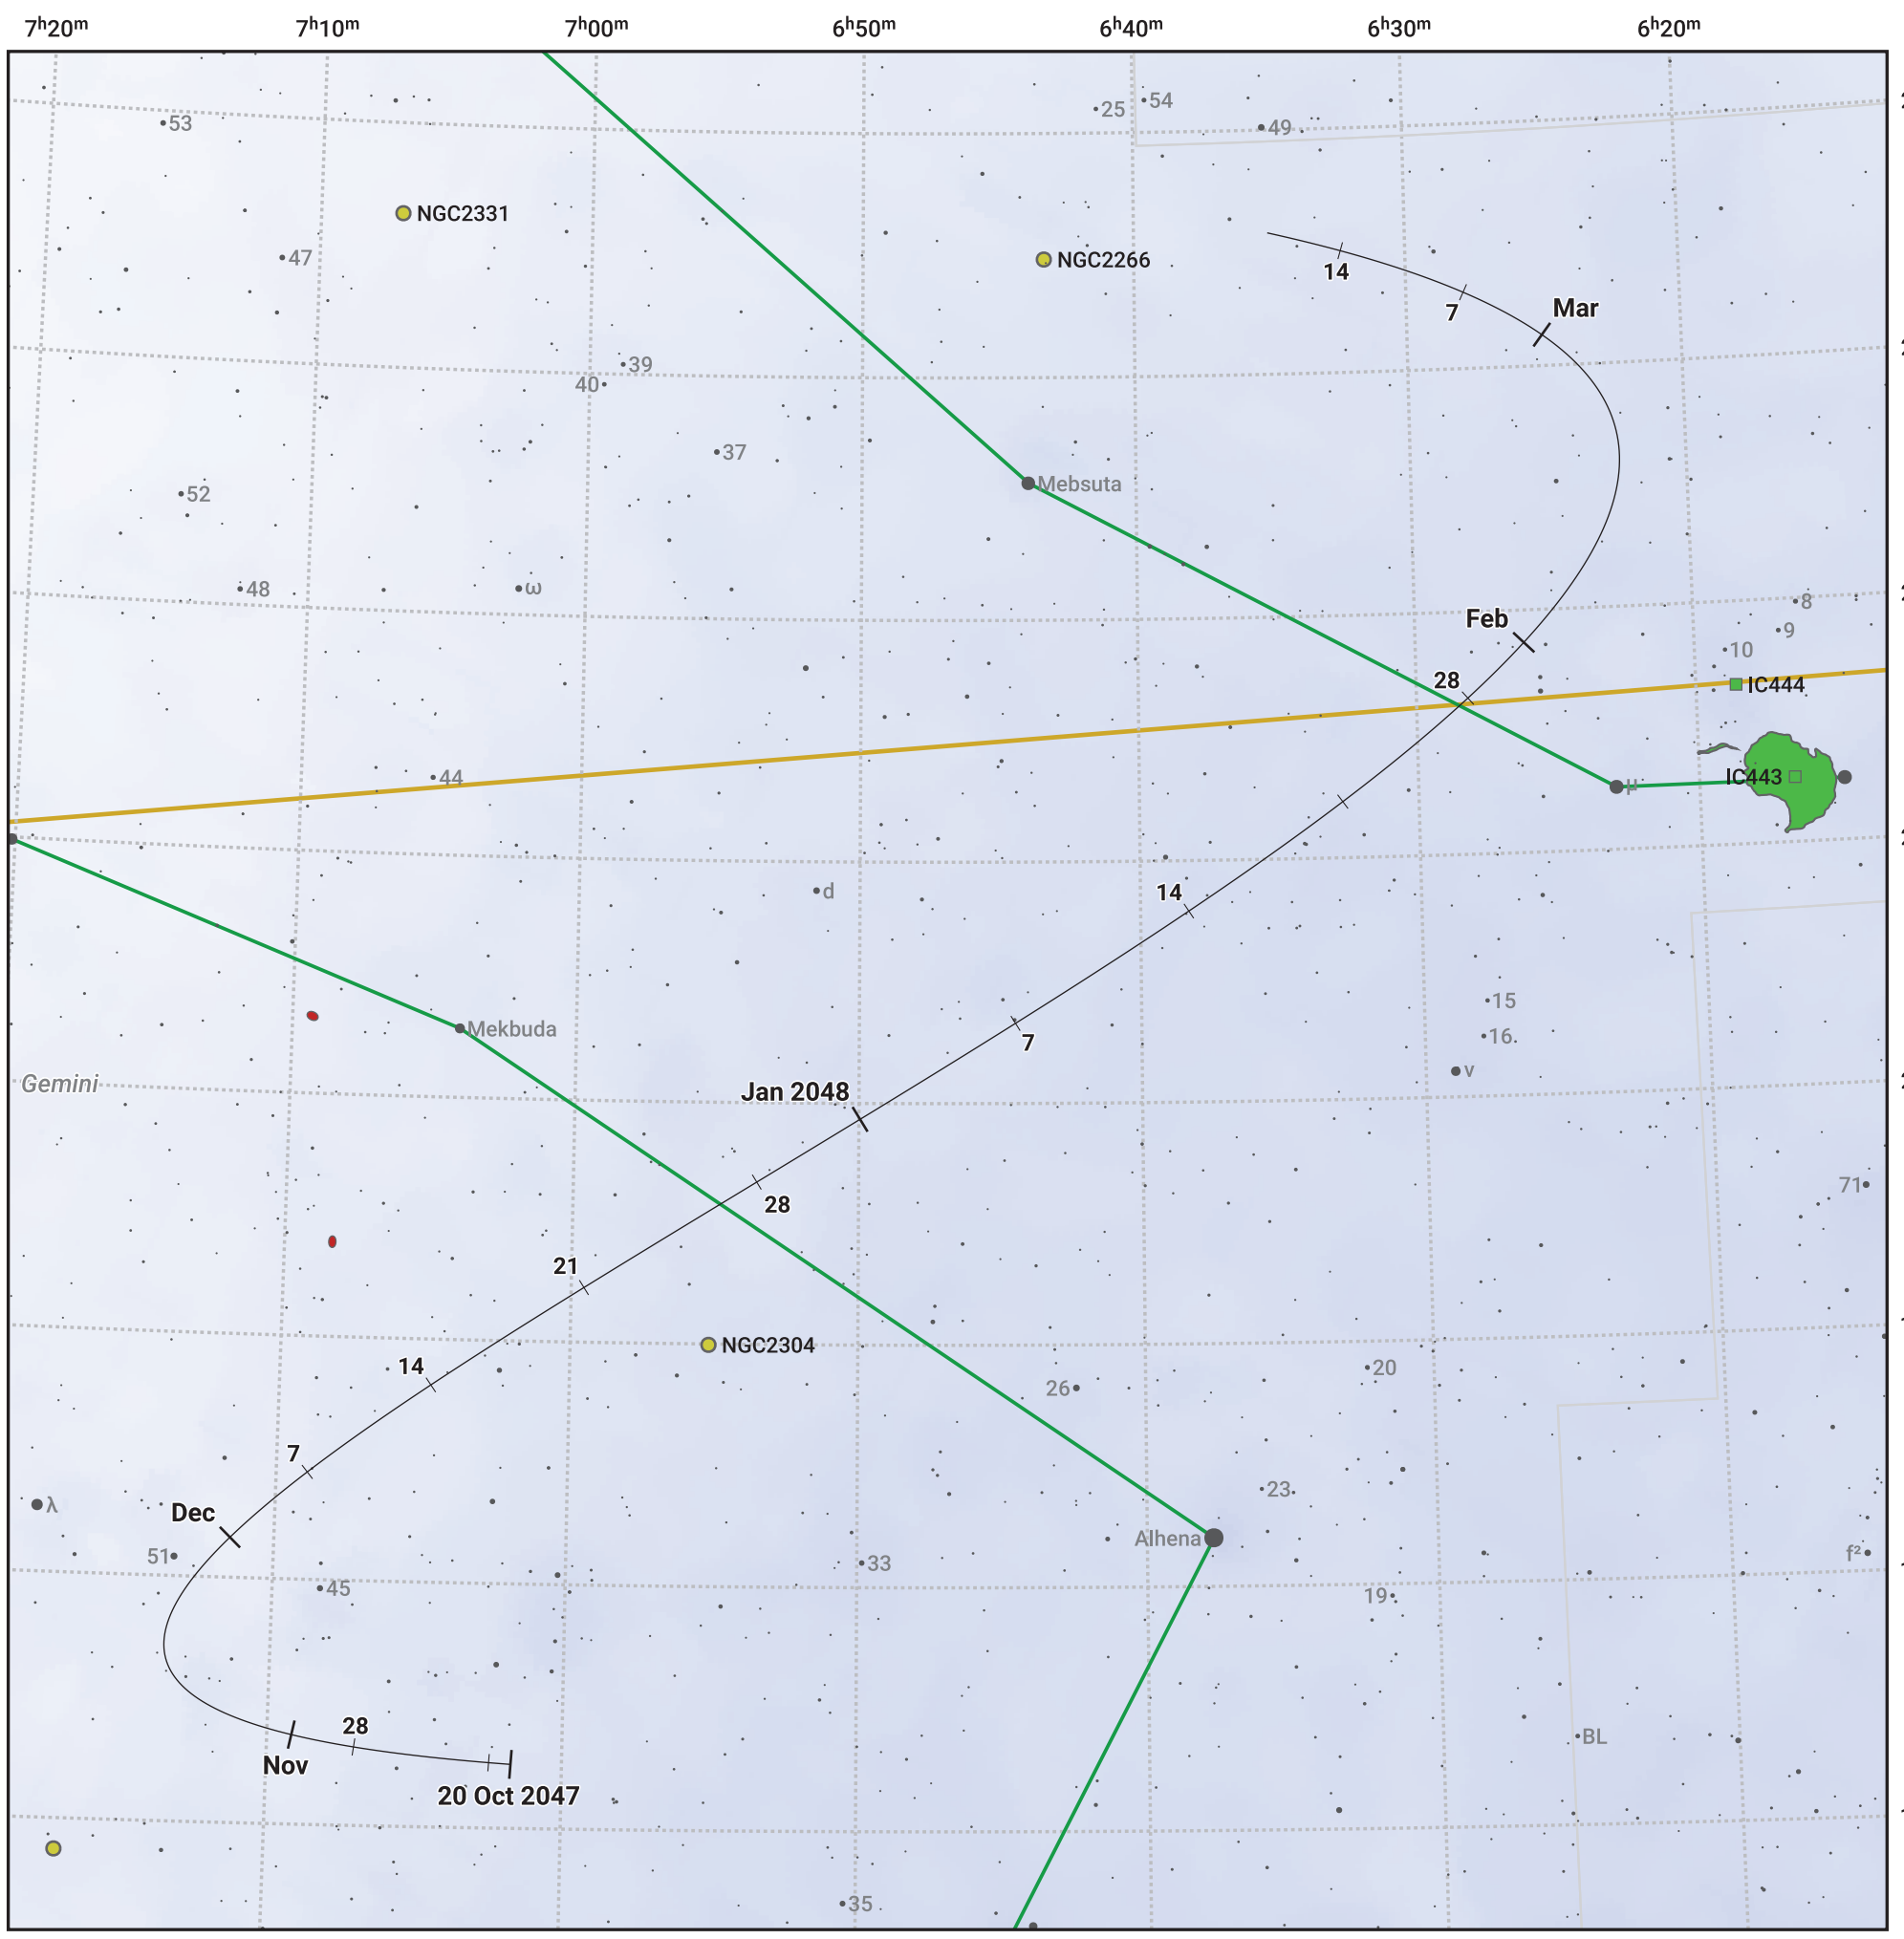

The path of Asteroid 511 Davida around opposition on 3 Jan 2048

© Dominic Ford 2011–2024. Date markers placed at midnight UTC. Downloaded from <https://in-the-sky.org>

Magnitude scale: 9.0 8.0 7.0 6.0 5.0 4.0 3.0 2.0 1.0

— Ecliptic Plane

Galaxy Bright nebula Open cluster Globular cluster

Date	Mag
2047 Nov 1	11.0
2047 Dec 1	10.5
2047 Dec 11	10.2
2048 Jan 1	9.7
2048 Feb 1	10.4
2048 Mar 1	11.1
2048 Mar 11	11.2