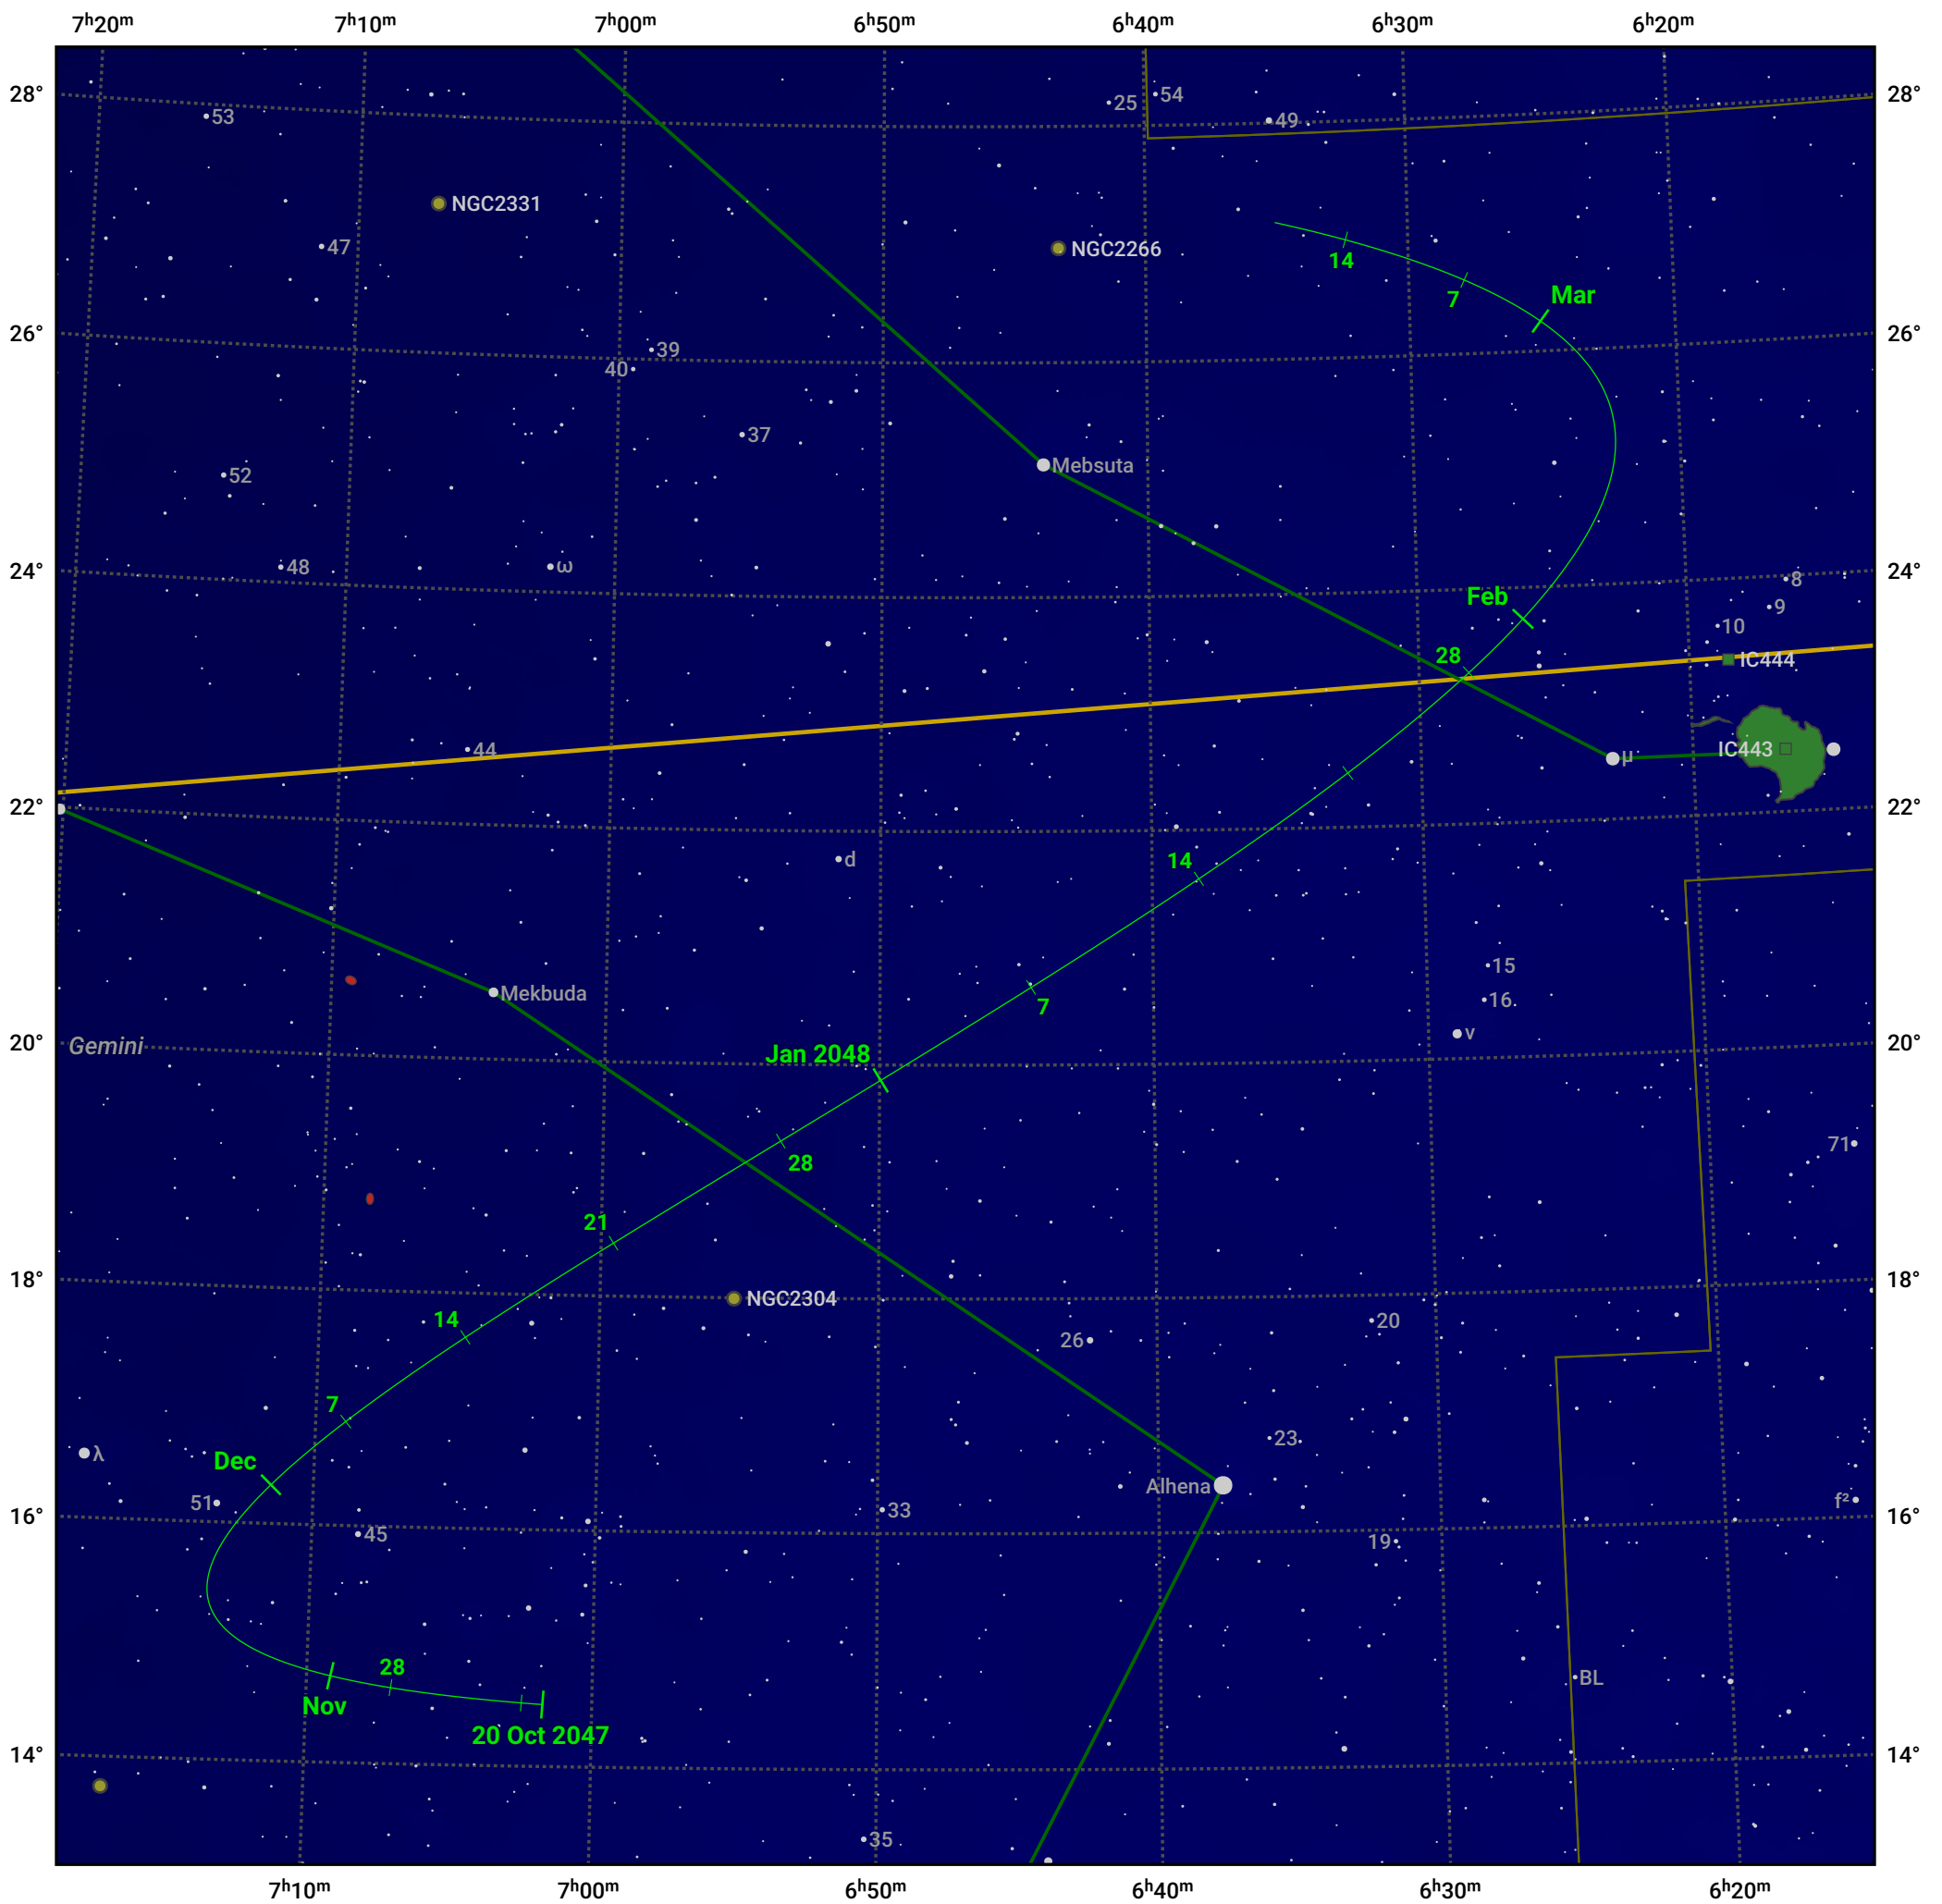

The path of Asteroid 511 Davida around opposition on 3 Jan 2048

© Dominic Ford 2011–2024. Date markers placed at midnight UTC. Downloaded from <https://in-the-sky.org>

Magnitude scale: 9.0 8.0 7.0 6.0 5.0 4.0 3.0 2.0 1.0

— Ecliptic Plane

Galaxy Bright nebula Open cluster Globular cluster

Date	Mag
2047 Nov 1	11.0
2047 Dec 1	10.5
2047 Dec 11	10.2
2048 Jan 1	9.7
2048 Feb 1	10.4
2048 Mar 1	11.1
2048 Mar 11	11.2