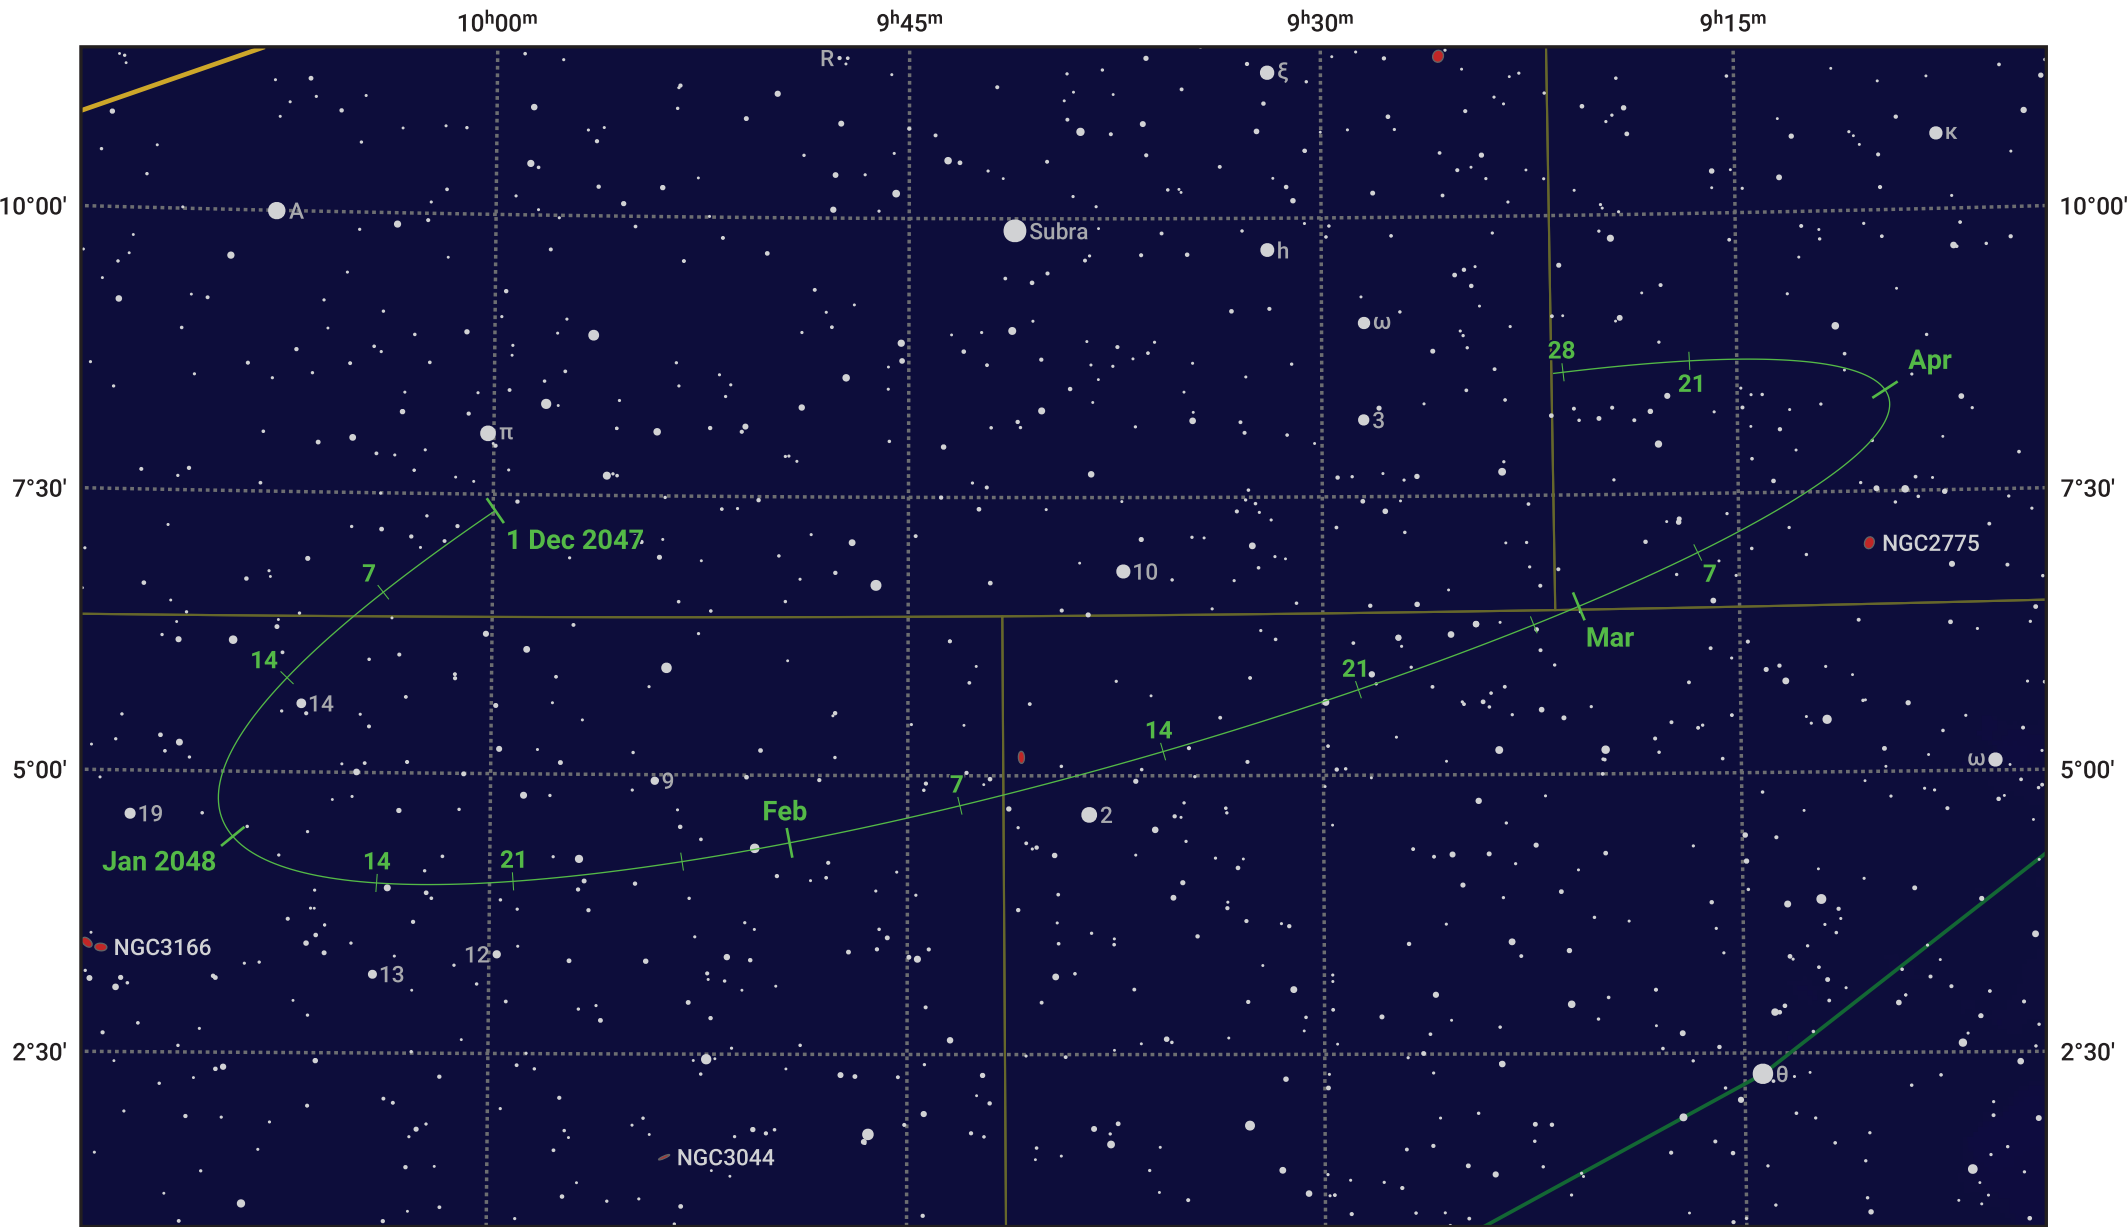

# The path of Asteroid 7 Iris around opposition on 14 Feb 2048

© Dominic Ford 2011–2024. Date markers placed at midnight UTC. Downloaded from <https://in-the-sky.org>

Magnitude scale: ● 10.0 ● 9.0 ● 8.0 ● 7.0 ● 6.0 ● 5.0 ● 4.0 ● 3.0

— Ecliptic Plane

- Galaxy
- Bright nebula
- Open cluster
- Globular cluster

Date	Mag	Phase
2047 Dec 1	9.8	95%
2048 Jan 1	9.3	97%
2048 Jan 29	8.7	99%
2048 Feb 1	8.7	100%
2048 Mar 1	8.9	99%
2048 Mar 31	9.8	97%
2048 Apr 1	9.8	97%